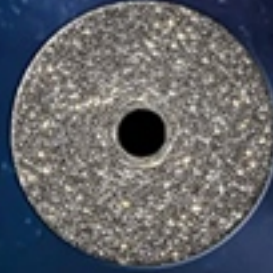

04

The Milky Way

05

Galaxy

Andromeda Galaxy

# 12 kinds of Film Disc

NGC 4302

07

Hubble Deep Field

08

M60-ucd1

09

Nebula

10

Mystic Mountain

11

Magellanic Cloud

12

**12**  
sets of projector film

- 1 Phelline disc is a consumable
- 2 It is recommended that the user use a single Philippine disk for no more than 12 hours
- 3 Use the timing function to extend the service life of the phenanthrene disk