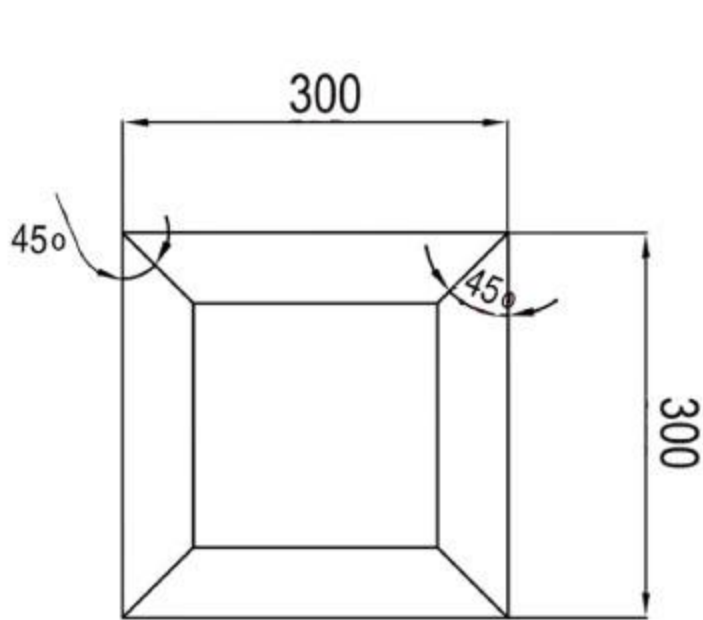

PRODUCT SPECIFICATIONS

Product Type : Hanging / Suspended Light

CRI : 80

Product Name : Drop Light

THD : >0.9

Product Code : UHLS-SQUARE-300_600

Operating Temperature : -10°C to +60°C

Wattage : 36W / 72W

Material : Aluminium

CCT : 3000K / 4000K / 6000K

Beam Angle : 120°

Outer Body Color : White / Black

LED : CREE / Bridgelux

Input Voltage : 185-265V

DRIVER OPTIONS

SPECIAL ADDITIONAL FEATURES