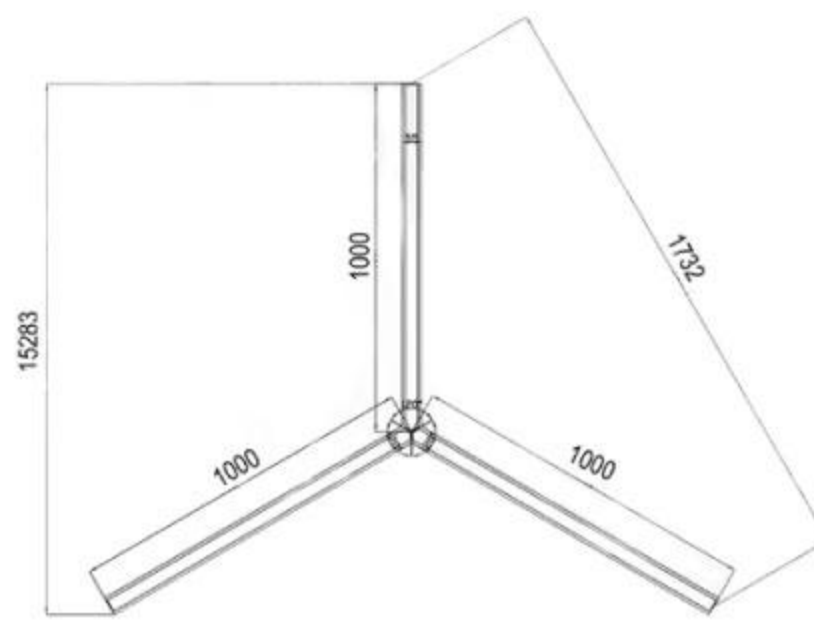

PRODUCT SPECIFICATIONS

Product Type : Hanging / Suspended Light

CRI : 80

Product Name : Drop Light

THD : >0.9

Product Code : UHLS-Y-600_1000-LINEAR

Operating Temperature : -10°C to +60°C

Wattage : 54W / 108W

Material : Aluminium

CCT : 3000K / 4000K / 6000K

Beam Angle : 120°

Outer Body Color : White / Black

LED : CREE / Bridgelux

Input Voltage : 185-265V

DRIVER OPTIONS

SPECIAL ADDITIONAL FEATURES