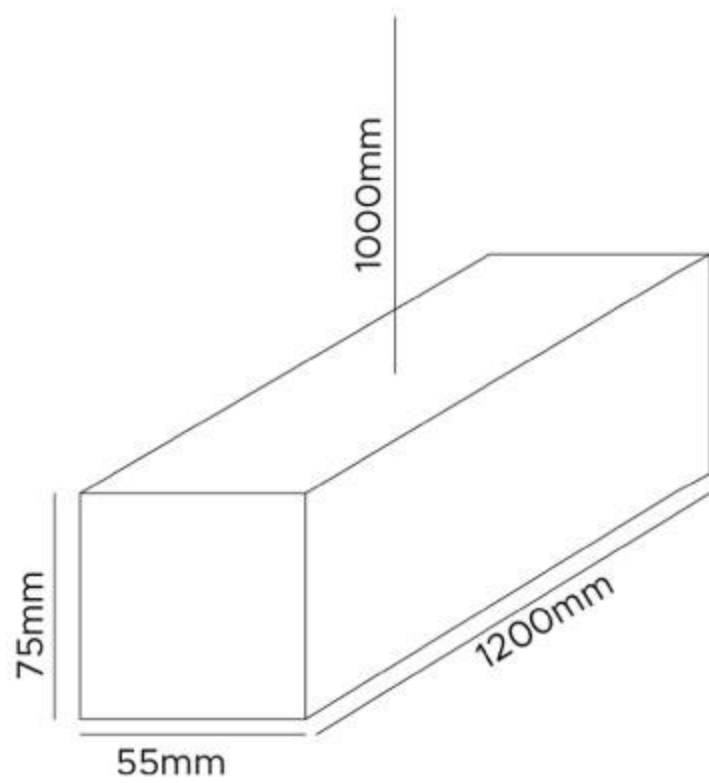

PRODUCT SPECIFICATIONS

Product Type : Hanging / Suspended Light

CRI : 80

Product Name : Drop Light

THD : >0.9

Product Code : UHLS-42-LRHL

Operating Temperature : -10°C to +60°C

Wattage : 42W

Material : Aluminium

CCT : 4000K / 6000K

Beam Angle : 120°

Outer Body Color : Black / White

LED : CREE / Bridgelux

Input Voltage : 185-265V

DRIVER OPTIONS

SPECIAL ADDITIONAL FEATURES