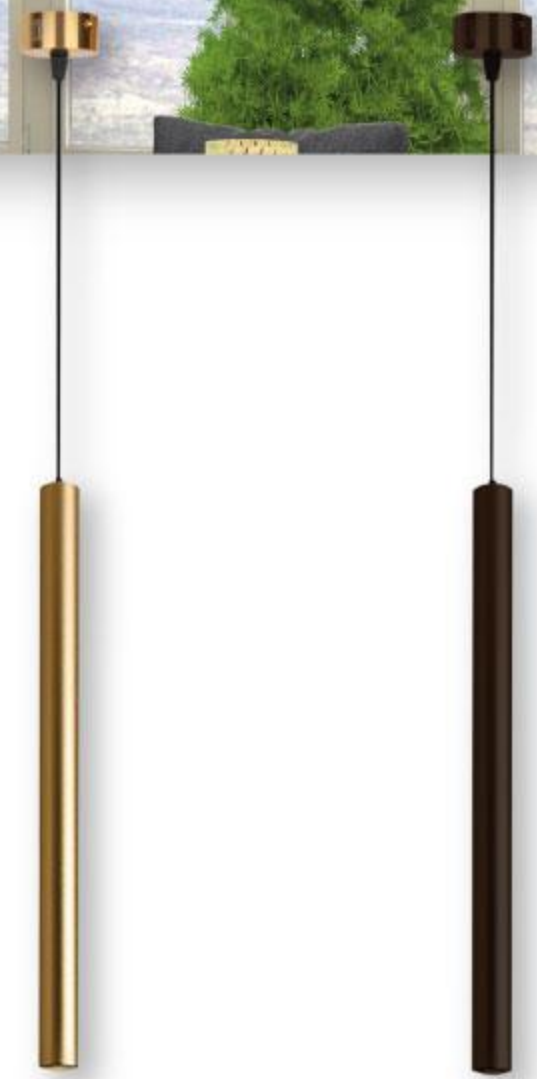

PRODUCT SPECIFICATIONS

Product Type : Hanging / Suspended Light

CRI : 80

Product Name : Drop Light

THD : >0.9

Product Code : UHLS-07PL-047-C

Operating Temperature : -10°C to +60°C

Wattage : 07W

Material : Aluminium

CCT : 3000K / 4000K / 6000K

Beam Angle : 24°

Outer Body Color : Gold / Black

LED : CREE / Bridgelux

Input Voltage : 185-265V

DRIVER OPTIONS

SPECIAL ADDITIONAL FEATURES