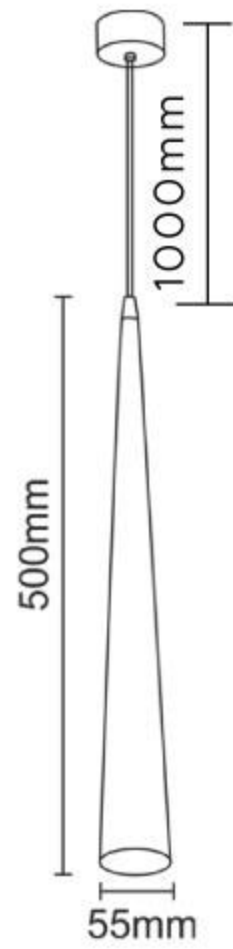

PRODUCT SPECIFICATIONS

Product Type : Hanging / Suspended Light

CRI : 80

Product Name : Drop Light

THD : >0.9

Product Code : UHLS-07PL-047-A

Operating Temperature : -10°C to +60°C

Wattage : 07W

Material : Aluminium

CCT : 3000K / 4000K / 6000K

Beam Angle : 24°

Outer Body Color : Gold / Black

LED : CREE / Bridgelux

Input Voltage : 185-265V

DRIVER OPTIONS

SPECIAL ADDITIONAL FEATURES