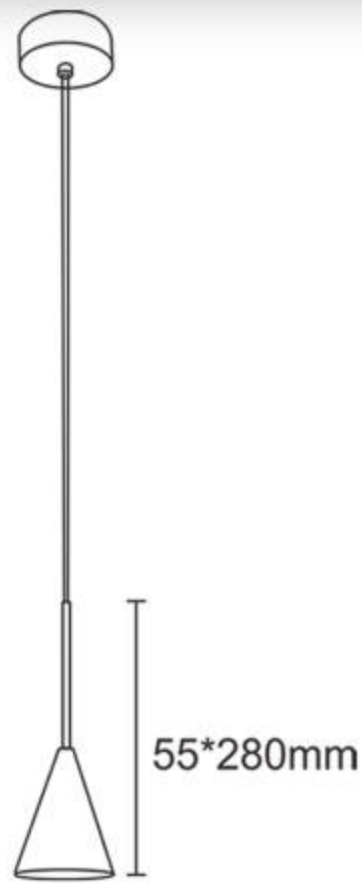

PRODUCT SPECIFICATIONS

Product Type : Hanging / Suspended Light

CRI : 80

Product Name : Drop Light

THD : >0.9

Product Code : UHLS- 07- 210386

Operating Temperature : -10°C to +60°C

Wattage : 07W

Material : Aluminium

CCT : 3000K / 4000K / 6000K

Beam Angle : 38°

Outer Body Color : Black / Coffee

LED : CREE / Bridgelux

Input Voltage : 185-265V

DRIVER OPTIONS

SPECIAL ADDITIONAL FEATURES