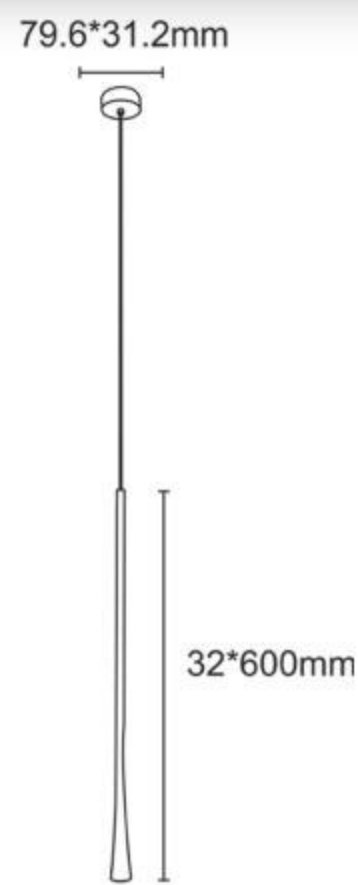

PRODUCT SPECIFICATIONS

Product Type : Hanging / Suspended Light

CRI : 80

Product Name : Drop Light

THD : >0.9

Product Code : UHLS- 09- 210259

Operating Temperature : -10°C to +60°C

Wattage : 09W

Material : Aluminium

CCT : 3000K / 4000K / 6000K

Beam Angle : 38°

Outer Body Color : Black / Coffee

LED : CREE / Bridgelux

Input Voltage : 185-265V

DRIVER OPTIONS

SPECIAL ADDITIONAL FEATURES