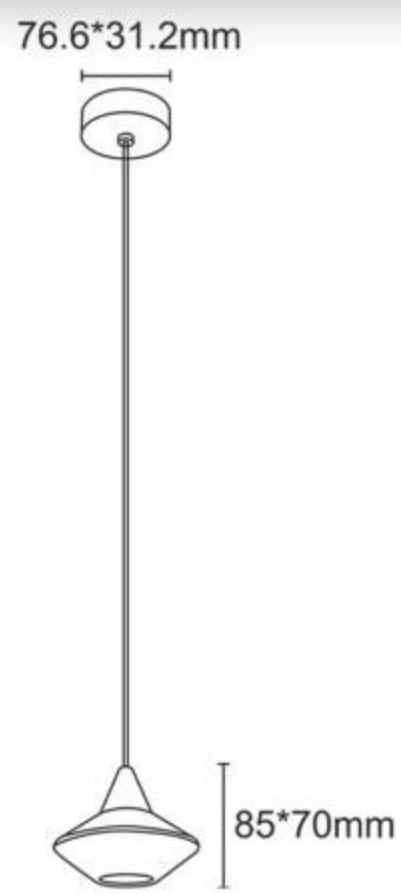

PRODUCT SPECIFICATIONS

Product Type : Hanging / Suspended Light

CRI : 80

Product Name : Drop Light

THD : >0.9

Product Code : UHLS- 09- 210267

Operating Temperature : -10°C to +60°C

Wattage : 09W

Material : Aluminium

CCT : 3000K / 4000K / 6000K

Beam Angle : 38°

Outer Body Color : Black / Coffee

LED : CREE / Bridgelux

Input Voltage : 185-265V

DRIVER OPTIONS

SPECIAL ADDITIONAL FEATURES