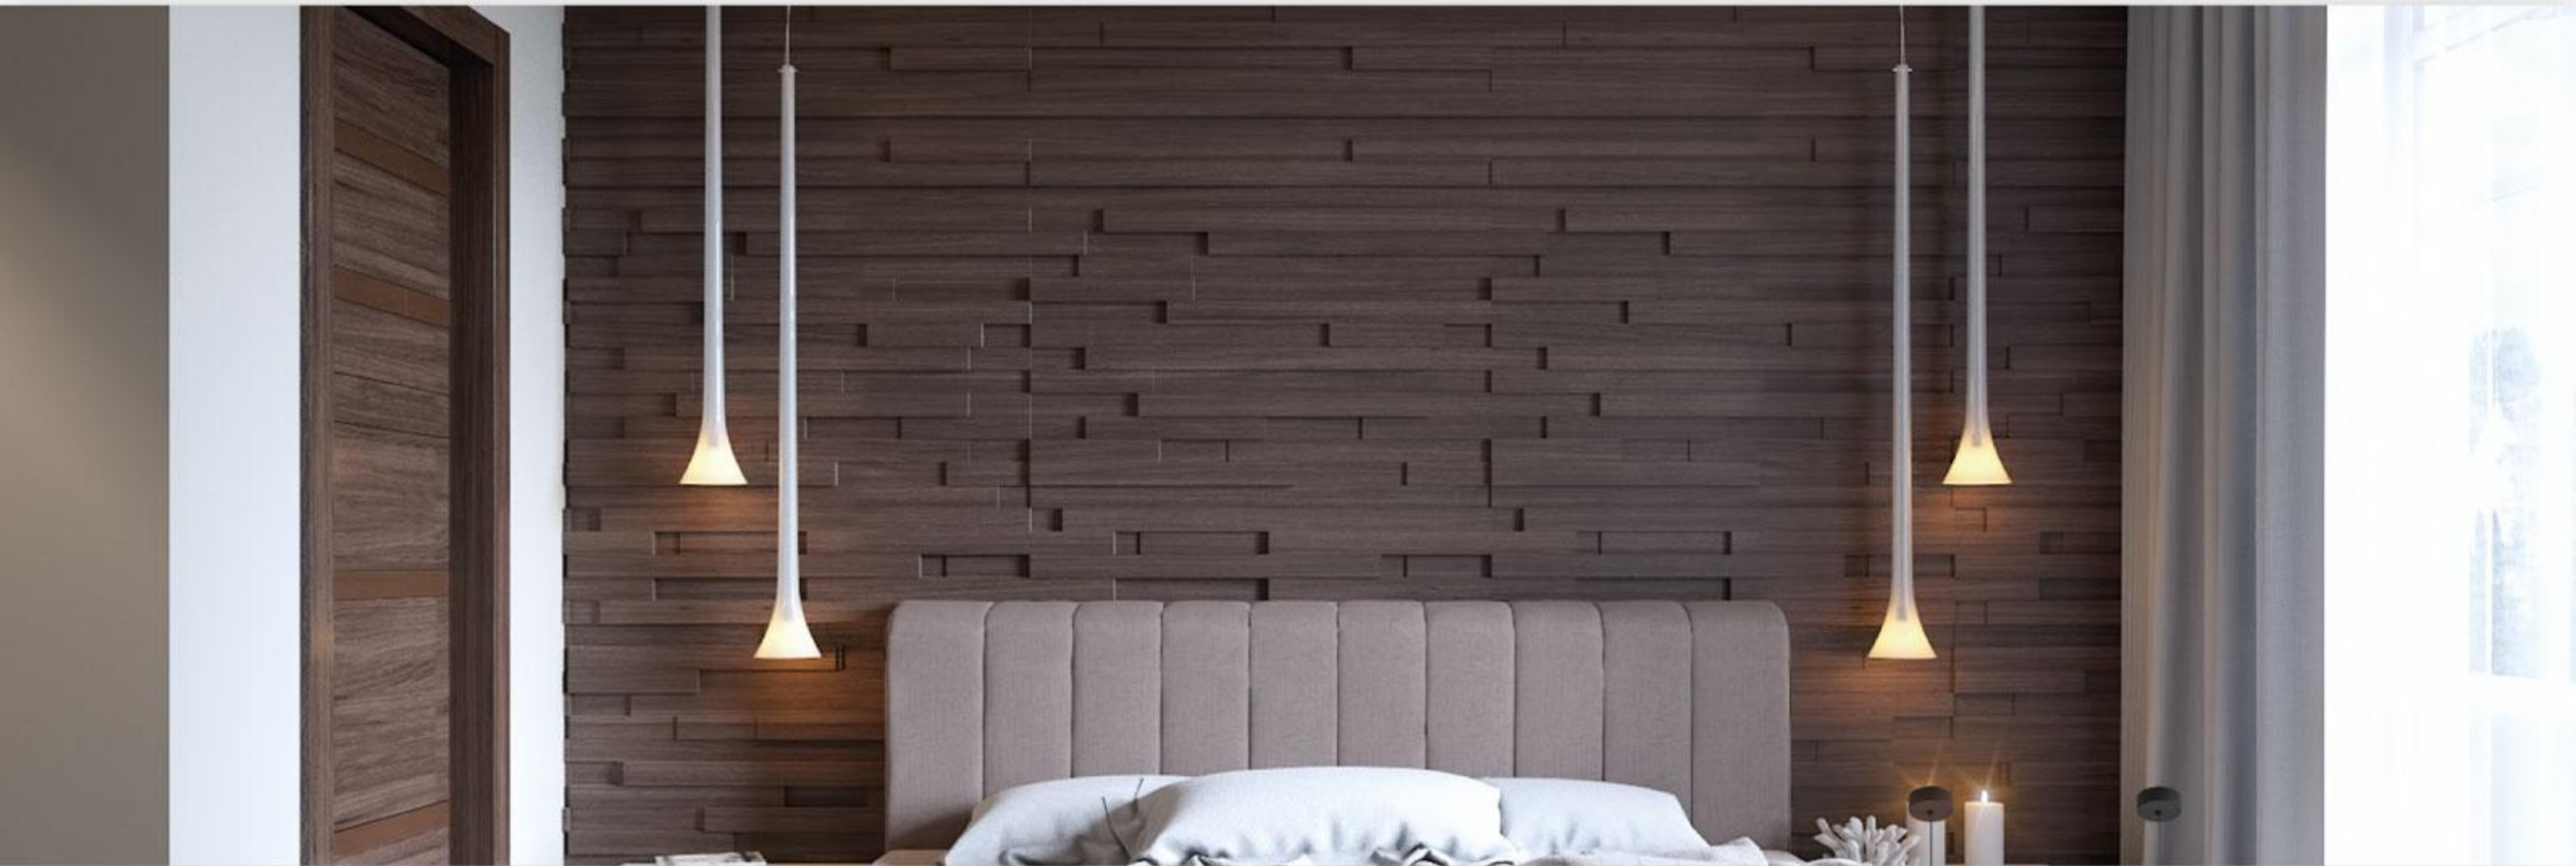

PRODUCT SPECIFICATIONS

Product Type : Hanging / Suspended Light

CRI : 80

Product Name : Drop Light

THD : >0.9

Product Code : UHLS- 09- 210259

Operating Temperature : -10°C to +60°C

Wattage : 09W

Material : Aluminium

CCT : 3000K / 4000K / 6000K

Beam Angle : 38°

Outer Body Color : Black / Coffee

LED : CREE / Bridgelux

Input Voltage : 185-265V

DRIVER OPTIONS

SPECIAL ADDITIONAL FEATURES