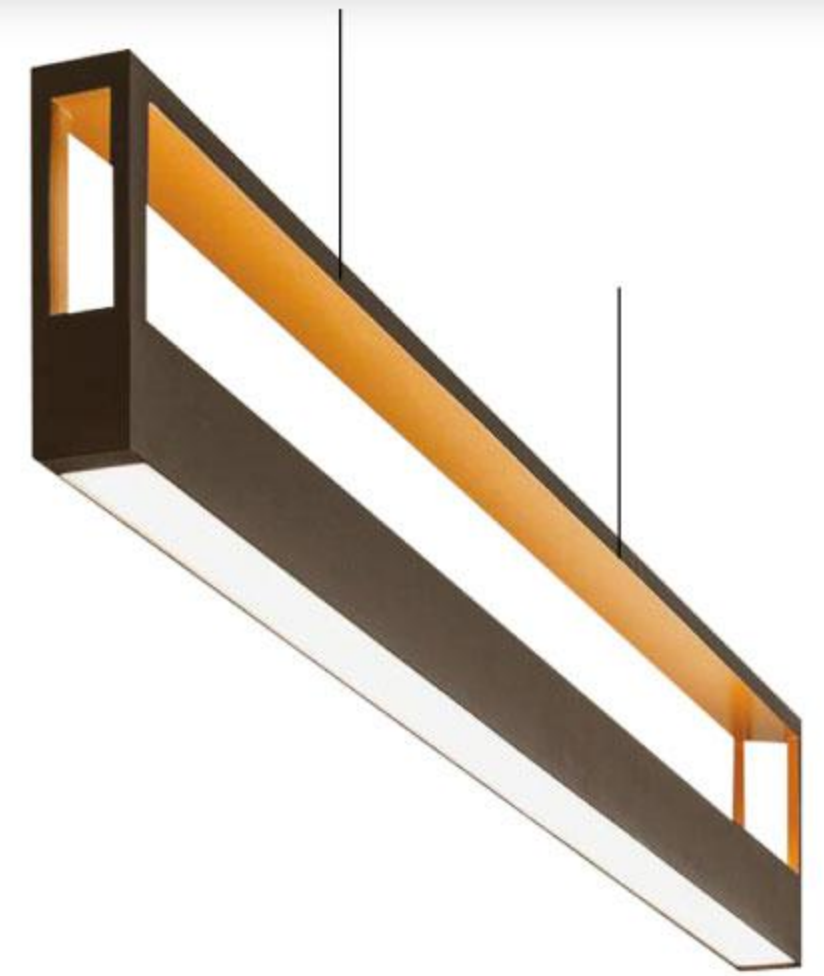

PRODUCT SPECIFICATIONS

Product Type : Hanging / Suspended Light

CRI : 80

Product Name : Drop Light

THD : >0.9

Product Code : UHLS-42LR-747

Operating Temperature : -10°C to +60°C

Wattage : 42W

Material : Aluminium

CCT : 3000K / 4000K / 6000K

Beam Angle : 120°

Outer Body Color : Rose Gold

LED : CREE / Bridgelux

Input Voltage : 185-265V

DRIVER OPTIONS

SPECIAL ADDITIONAL FEATURES