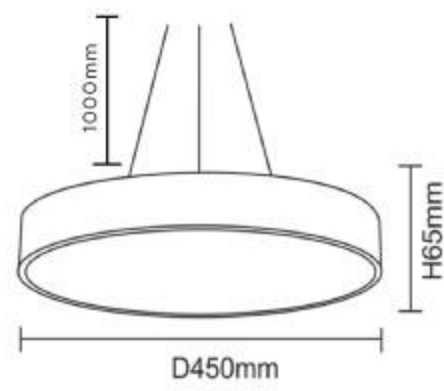

PRODUCT SPECIFICATIONS

Product Type : Hanging / Suspended Light

Product Name : Drop Light

Product Code : UHLS-DRUM-300_450_600_900

Wattage : 24W / 30W / 36W / 72W

CCT : 3000K / 4000K / 6000K

Outer Body Color : White / Black / Rose Gold / Brass Gold

Input Voltage : 185-265V

CRI : 80

THD : >0.9

Operating Temperature : -10°C to +60°C

Material : Aluminium

Beam Angle : 120°

LED : CREE / Bridgelux

DRIVER OPTIONS

SPECIAL ADDITIONAL FEATURES