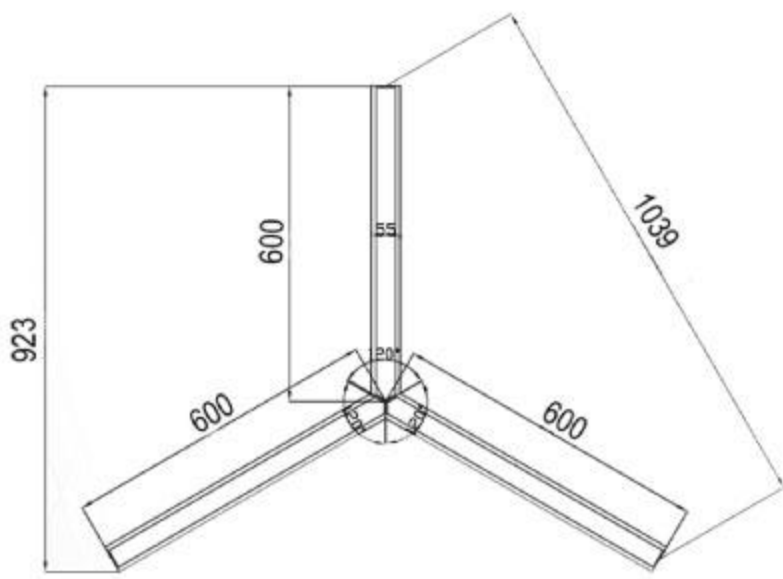

PRODUCT SPECIFICATIONS

Product Type : Hanging / Suspended Light

CRI : 80

Product Name : Drop Light

THD : >0.9

Product Code : UHLS-Y-600_1000-LINEAR

Operating Temperature : -10°C to +60°C

Wattage : 54W / 108W

Material : Aluminium

CCT : 3000K / 4000K / 6000K

Beam Angle : 120°

Outer Body Color : White / Black

LED : CREE / Bridgelux

Input Voltage : 185-265V

DRIVER OPTIONS

SPECIAL ADDITIONAL FEATURES