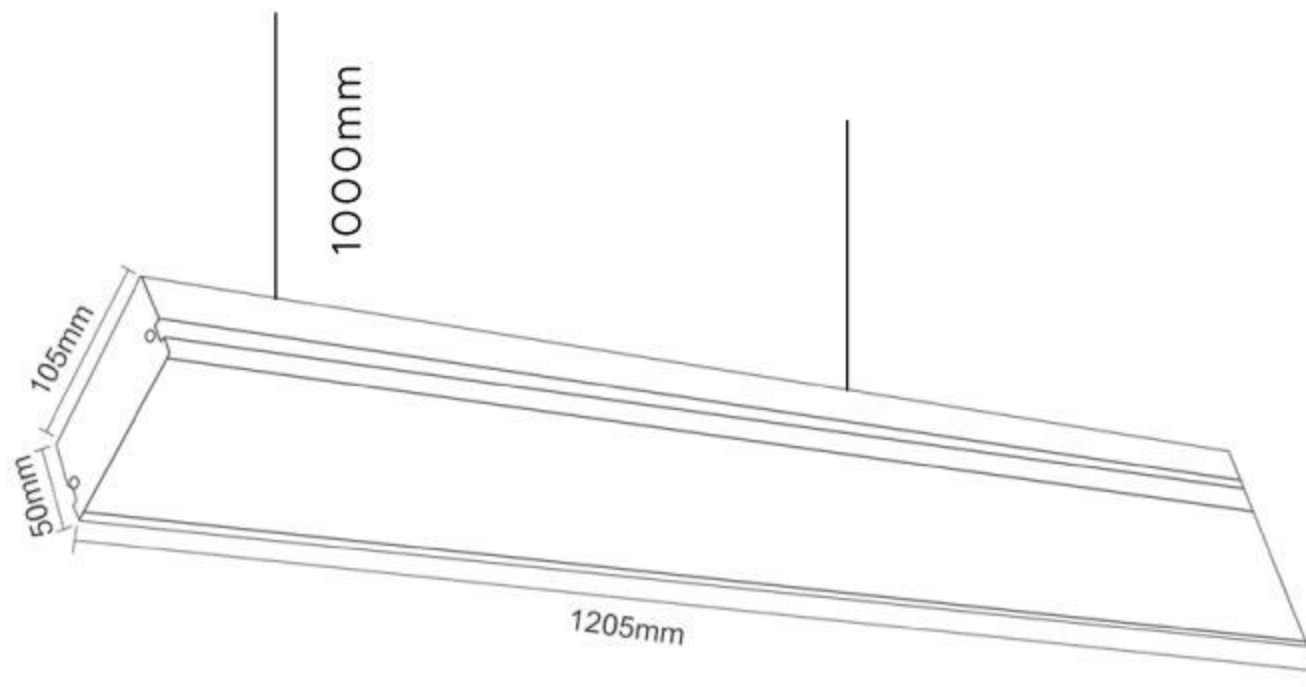

PRODUCT SPECIFICATIONS

Product Type : Hanging / Suspended Light

CRI : 90

Product Name : Drop Light

THD : >0.9

Product Code : UHLS-56-LRHL

Operating Temperature : -10°C to +60°C

Wattage : 56W

Material : Aluminium

CCT : 3000K / 4000K / 6000K

Beam Angle : 120°

Outer Body Color : Black / White / Wooden

LED : CREE / Bridgelux

Input Voltage : 185-265V

DRIVER OPTIONS

SPECIAL ADDITIONAL FEATURES