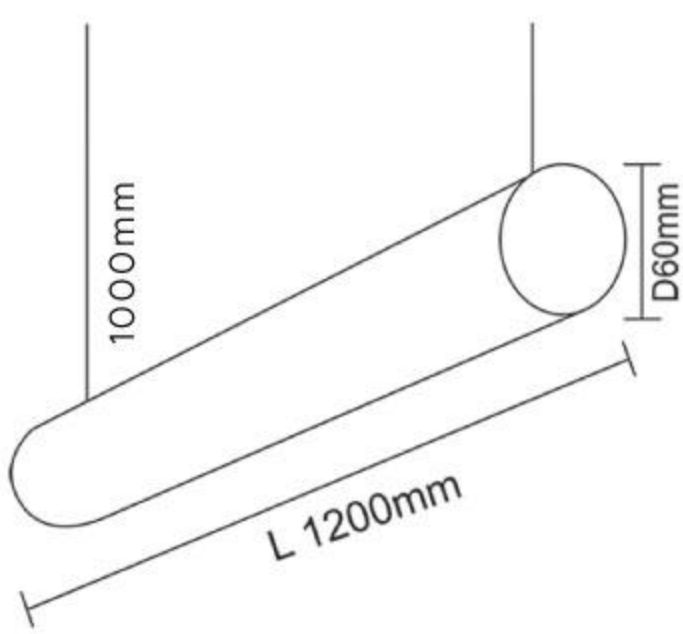

PRODUCT SPECIFICATIONS

Product Type : Hanging / Suspended Light

Product Name : Drop Light

Product Code : UHLS-ROUND0-3660_7260

Wattage : 36W / 72W

CCT : 3000K / 4000K / 6000K

Outer Body Color : White/ Black

Input Voltage : 185-265V

CRI : 80

THD : >0.9

Operating Temperature : -10°C to +60°C

Material : Aluminium

Beam Angle : 120°

LED : CREE / Bridgelux

DRIVER OPTIONS

SPECIAL ADDITIONAL FEATURES