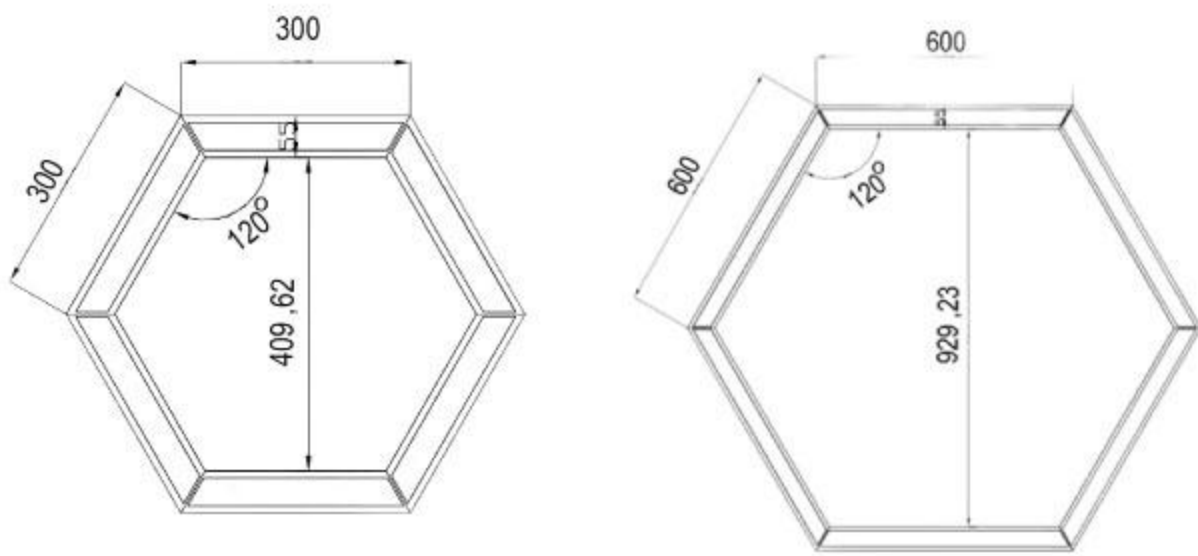

PRODUCT SPECIFICATIONS

Product Type : Hanging / Suspended Light

CRI : 80

Product Name : Drop Light

THD : >0.9

Product Code : 18-UHLS-HEXA-300_600

Operating Temperature : -10°C to +60°C

Wattage : 54W / 108W

Material : Aluminium

CCT : 3000K / 4000K / 6000k

Beam Angle : 120°

Outer Body Color : White / Black

LED : CREE / Bridgelux

Input Voltage : 185-265V

DRIVER OPTIONS

SPECIAL ADDITIONAL FEATURES