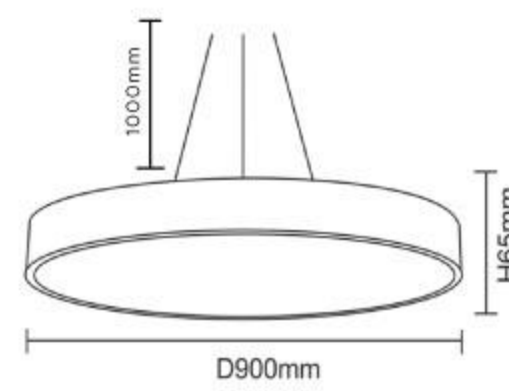

PRODUCT SPECIFICATIONS

Product Type : Hanging / Suspended Light

Product Name : Drop Light

Product Code : UHLS-DRUM-300_450_600_900

Wattage : 24W / 30W / 36W / 72W

CCT : 3000K / 4000K / 6000K

Outer Body Color : White / Black / Rose Gold / Brass Gold

Input Voltage : 185-265V

CRI : 80

THD : >0.9

Operating Temperature : -10°C to +60°C

Material : Aluminium

Beam Angle : 120°

LED : CREE / Bridgelux

DRIVER OPTIONS

SPECIAL ADDITIONAL FEATURES