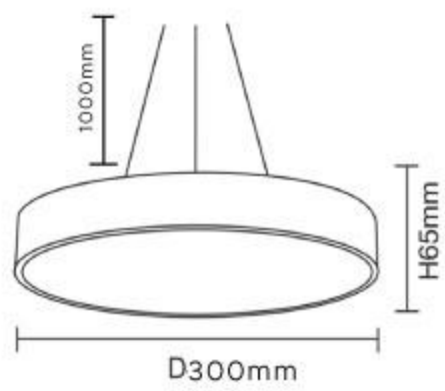

PRODUCT SPECIFICATIONS

Product Type : Hanging / Suspended Light

Product Name : Drop Light

Product Code : UHLS-DRUM-300_450_600_900

Wattage : 24W / 30W / 36W / 72W

CCT : 3000K / 4000K / 6000K

Outer Body Color : White / Black / Rose Gold / Brass Gold

Input Voltage : 185-265V

CRI : 80

THD : >0.9

Operating Temperature : -10°C to +60°C

Material : Aluminium

Beam Angle : 120°

LED : CREE / Bridgelux

DRIVER OPTIONS

SPECIAL ADDITIONAL FEATURES