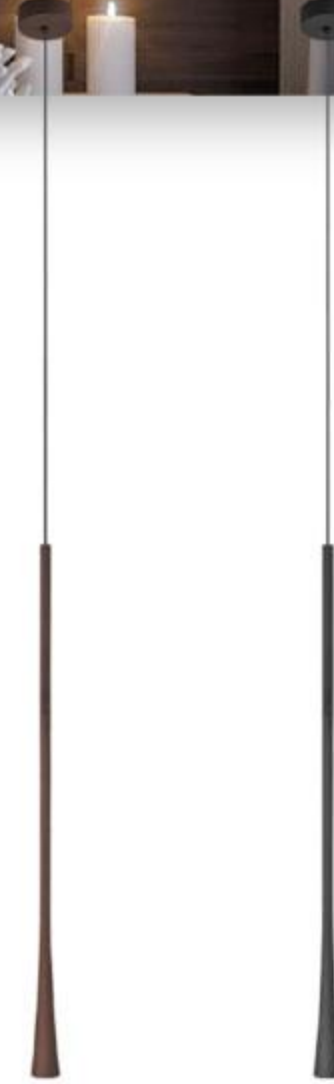

PRODUCT SPECIFICATIONS

Product Type : Hanging / Suspended Light

CRI : 80

Product Name : Drop Light

THD : >0.9

Product Code : UHLS- 09- 210259

Operating Temperature : -10°C to +60°C

Wattage : 09W

Material : Aluminium

CCT : 3000K / 4000K / 6000K

Beam Angle : 38°

Outer Body Color : Black / Coffee

LED : CREE / Bridgelux

Input Voltage : 185-265V

DRIVER OPTIONS

SPECIAL ADDITIONAL FEATURES