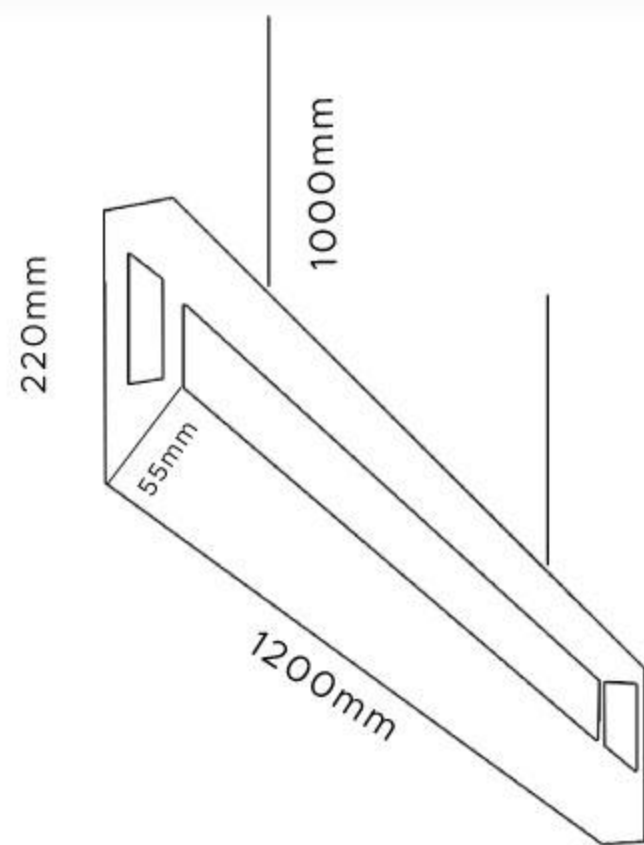

PRODUCT SPECIFICATIONS

Product Type : Hanging / Suspended Light

CRI : 80

Product Name : Drop Light

THD : >0.9

Product Code : UHLS-42LR-747

Operating Temperature : -10°C to +60°C

Wattage : 42W

Material : Aluminium

CCT : 3000K / 4000K / 6000K

Beam Angle : 120°

Outer Body Color : Rose Gold

LED : CREE / Bridgelux

Input Voltage : 185-265V

DRIVER OPTIONS

SPECIAL ADDITIONAL FEATURES