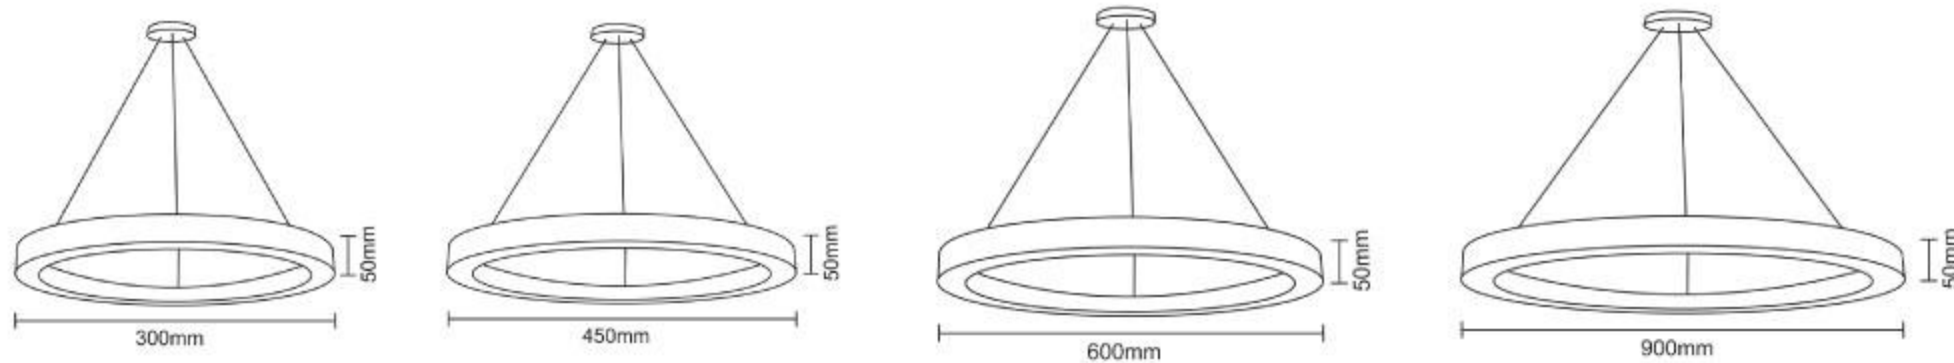

PRODUCT SPECIFICATIONS

Product Type : Hanging / Suspended Light

CRI : 80

Product Name : Drop Light

THD : >0.9

Product Code : UHLS-DNUT-300_450_600_900

Operating Temperature : -10°C to +60°C

Wattage : 24W / 30W / 36W / 72W

Material : Aluminium

CCT : 3000K / 4000K / 6000K

Beam Angle : 120°

Outer Body Color : White / Black / Rose Gold / Brass Gold

LED : CREE / Bridgelux

Input Voltage : 185-265V

DRIVER OPTIONS

SPECIAL ADDITIONAL FEATURES