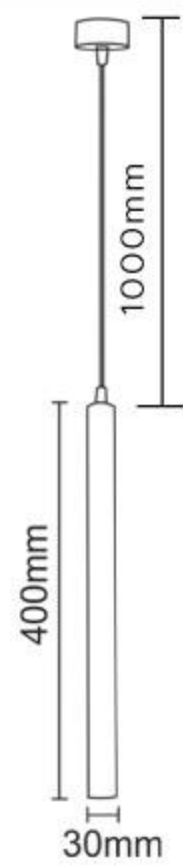

PRODUCT SPECIFICATIONS

Product Type : Hanging / Suspended Light

CRI : 80

Product Name : Drop Light

THD : >0.9

Product Code : UHLS-07PL-047-C

Operating Temperature : -10°C to +60°C

Wattage : 07W

Material : Aluminium

CCT : 3000K / 4000K / 6000K

Beam Angle : 24°

Outer Body Color : Gold / Black

LED : CREE / Bridgelux

Input Voltage : 185-265V

DRIVER OPTIONS

SPECIAL ADDITIONAL FEATURES