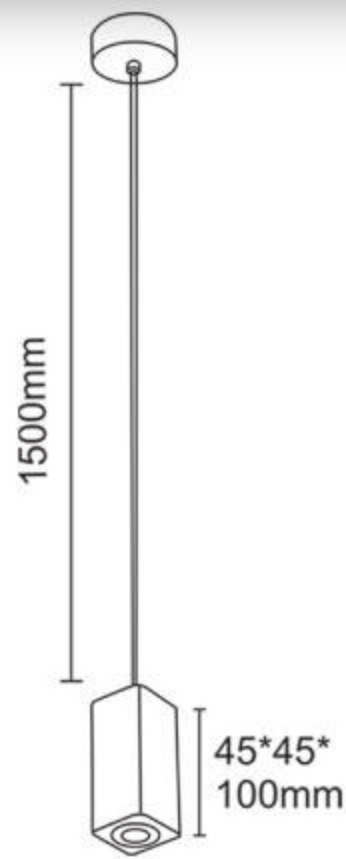

PRODUCT SPECIFICATIONS

Product Type : Hanging / Suspended Light

CRI : 80

Product Name : Drop Light

THD : >0.9

Product Code : UHLS- 07- 210318

Operating Temperature : -10°C to +60°C

Wattage : 07W

Material : GYPSUM

CCT : 3000K / 4000K / 6000K

Beam Angle : 38°

Outer Body Color : White / Grey

LED : CREE / Bridgelux

Input Voltage : 185-265V

DRIVER OPTIONS

SPECIAL ADDITIONAL FEATURES