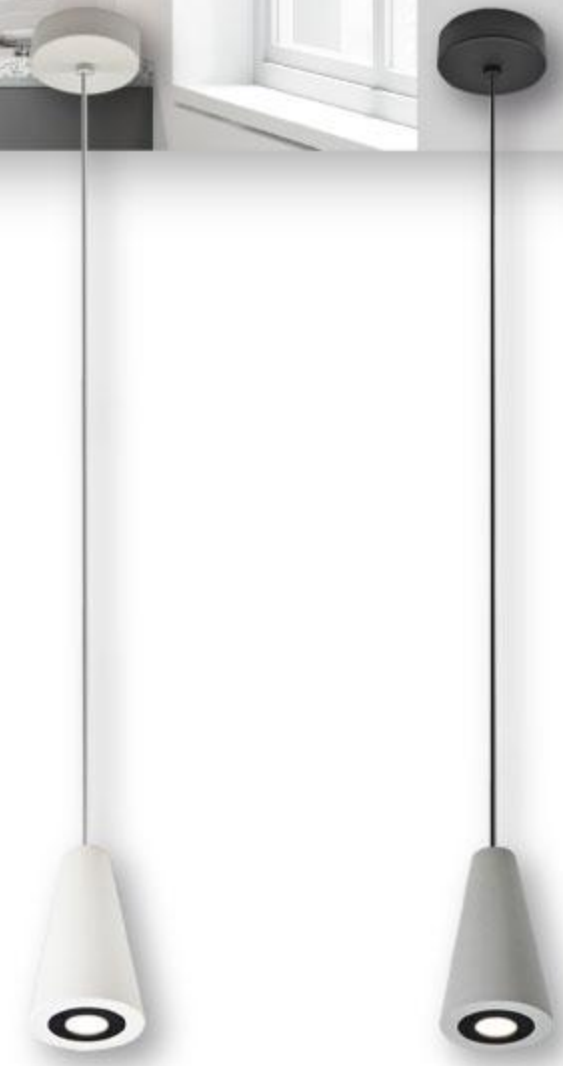

PRODUCT SPECIFICATIONS

Product Type : Hanging / Suspended Light

CRI : 80

Product Name : Drop Light

THD : >0.9

Product Code : UHLS- 07- 210320

Operating Temperature : -10°C to +60°C

Wattage : 07W

Material : GYPSUM

CCT : 3000K / 4000K / 6000K

Beam Angle : 38°

Outer Body Color : Black / White

LED : CREE / Bridgelux

Input Voltage : 185-265V

DRIVER OPTIONS

SPECIAL ADDITIONAL FEATURES