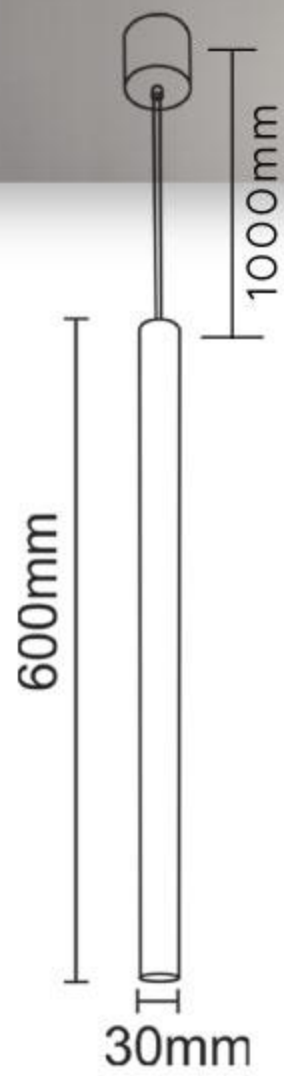

PRODUCT SPECIFICATIONS

Product Type : Hanging / Suspended Light

CRI : 80

Product Name : Drop Light

THD : >0.9

Product Code : UHLS- 07- LGHL

Operating Temperature : -10°C to +60°C

Wattage : 07W

Material : Aluminium

CCT : 3000K / 4000K / 6000k

Beam Angle : 38°

Outer Body Color : White / Grey

LED : CREE / Bridgelux

Input Voltage : 185-265V

DRIVER OPTIONS

SPECIAL ADDITIONAL FEATURES