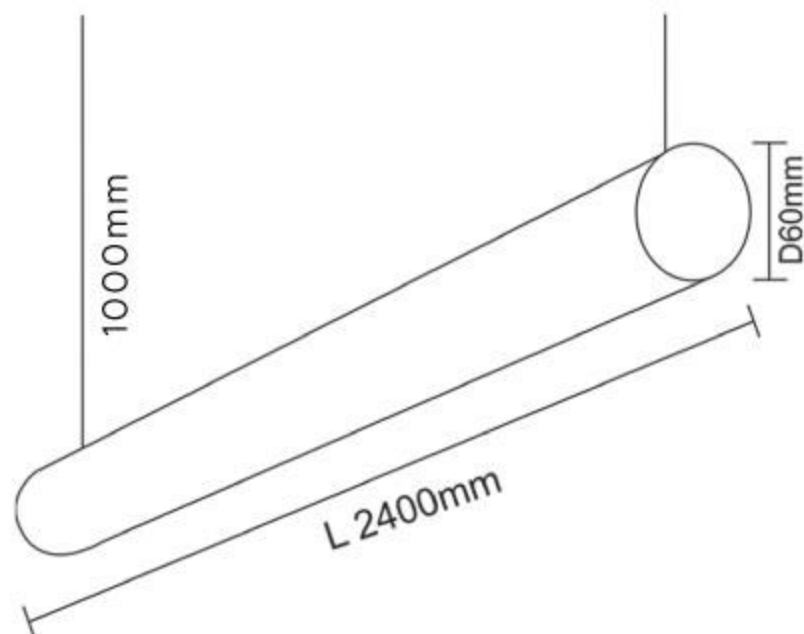

PRODUCT SPECIFICATIONS

Product Type : Hanging / Suspended Light

Product Name : Drop Light

Product Code : UHLS-ROUND0-3660_7260

Wattage : 36W / 72W

CCT : 3000K / 4000K / 6000K

Outer Body Color : White/ Black

Input Voltage : 185-265V

CRI : 80

THD : >0.9

Operating Temperature : -10°C to +60°C

Material : Aluminium

Beam Angle : 120°

LED : CREE / Bridgelux

DRIVER OPTIONS

SPECIAL ADDITIONAL FEATURES