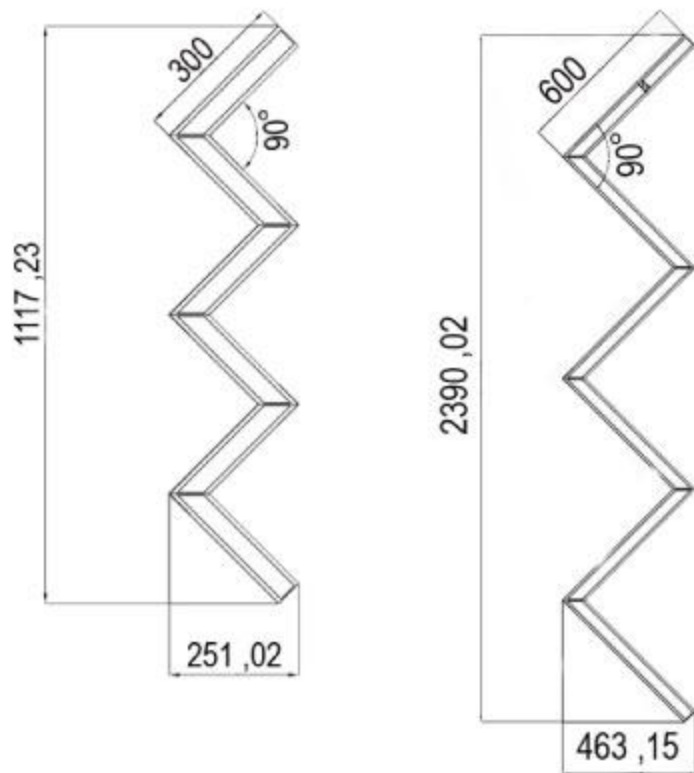

PRODUCT SPECIFICATIONS

Product Type : Hanging / Suspended Light

CRI : 80

Product Name : Drop Light

THD : >0.9

Product Code : UHLS-ZIGZAG-300_600

Operating Temperature : -10°C to +60°C

Wattage : 54W / 108W

Material : Aluminium

CCT : 3000K / 4000K / 6000K

Beam Angle : 120°

Outer Body Color : White / Black

LED : CREE / Bridgelux

Input Voltage : 185-265V

DRIVER OPTIONS

SPECIAL ADDITIONAL FEATURES