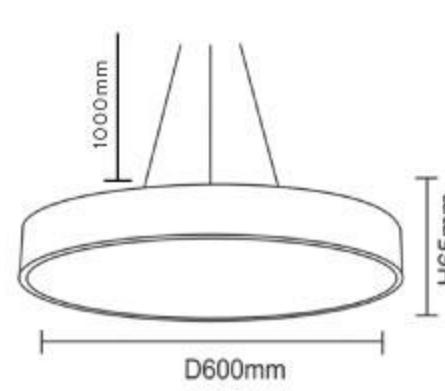

PRODUCT SPECIFICATIONS

Product Type : Hanging / Suspended Light

Product Name : Drop Light

Product Code : UHLS-DRUM-300_450_600_900

Wattage : 24W / 30W / 36W / 72W

CCT : 3000K / 4000K / 6000K

Outer Body Color : White / Black / Rose Gold / Brass Gold

Input Voltage : 185-265V

CRI : 80

THD : >0.9

Operating Temperature : -10°C to +60°C

Material : Aluminium

Beam Angle : 120°

LED : CREE / Bridgelux

DRIVER OPTIONS

SPECIAL ADDITIONAL FEATURES