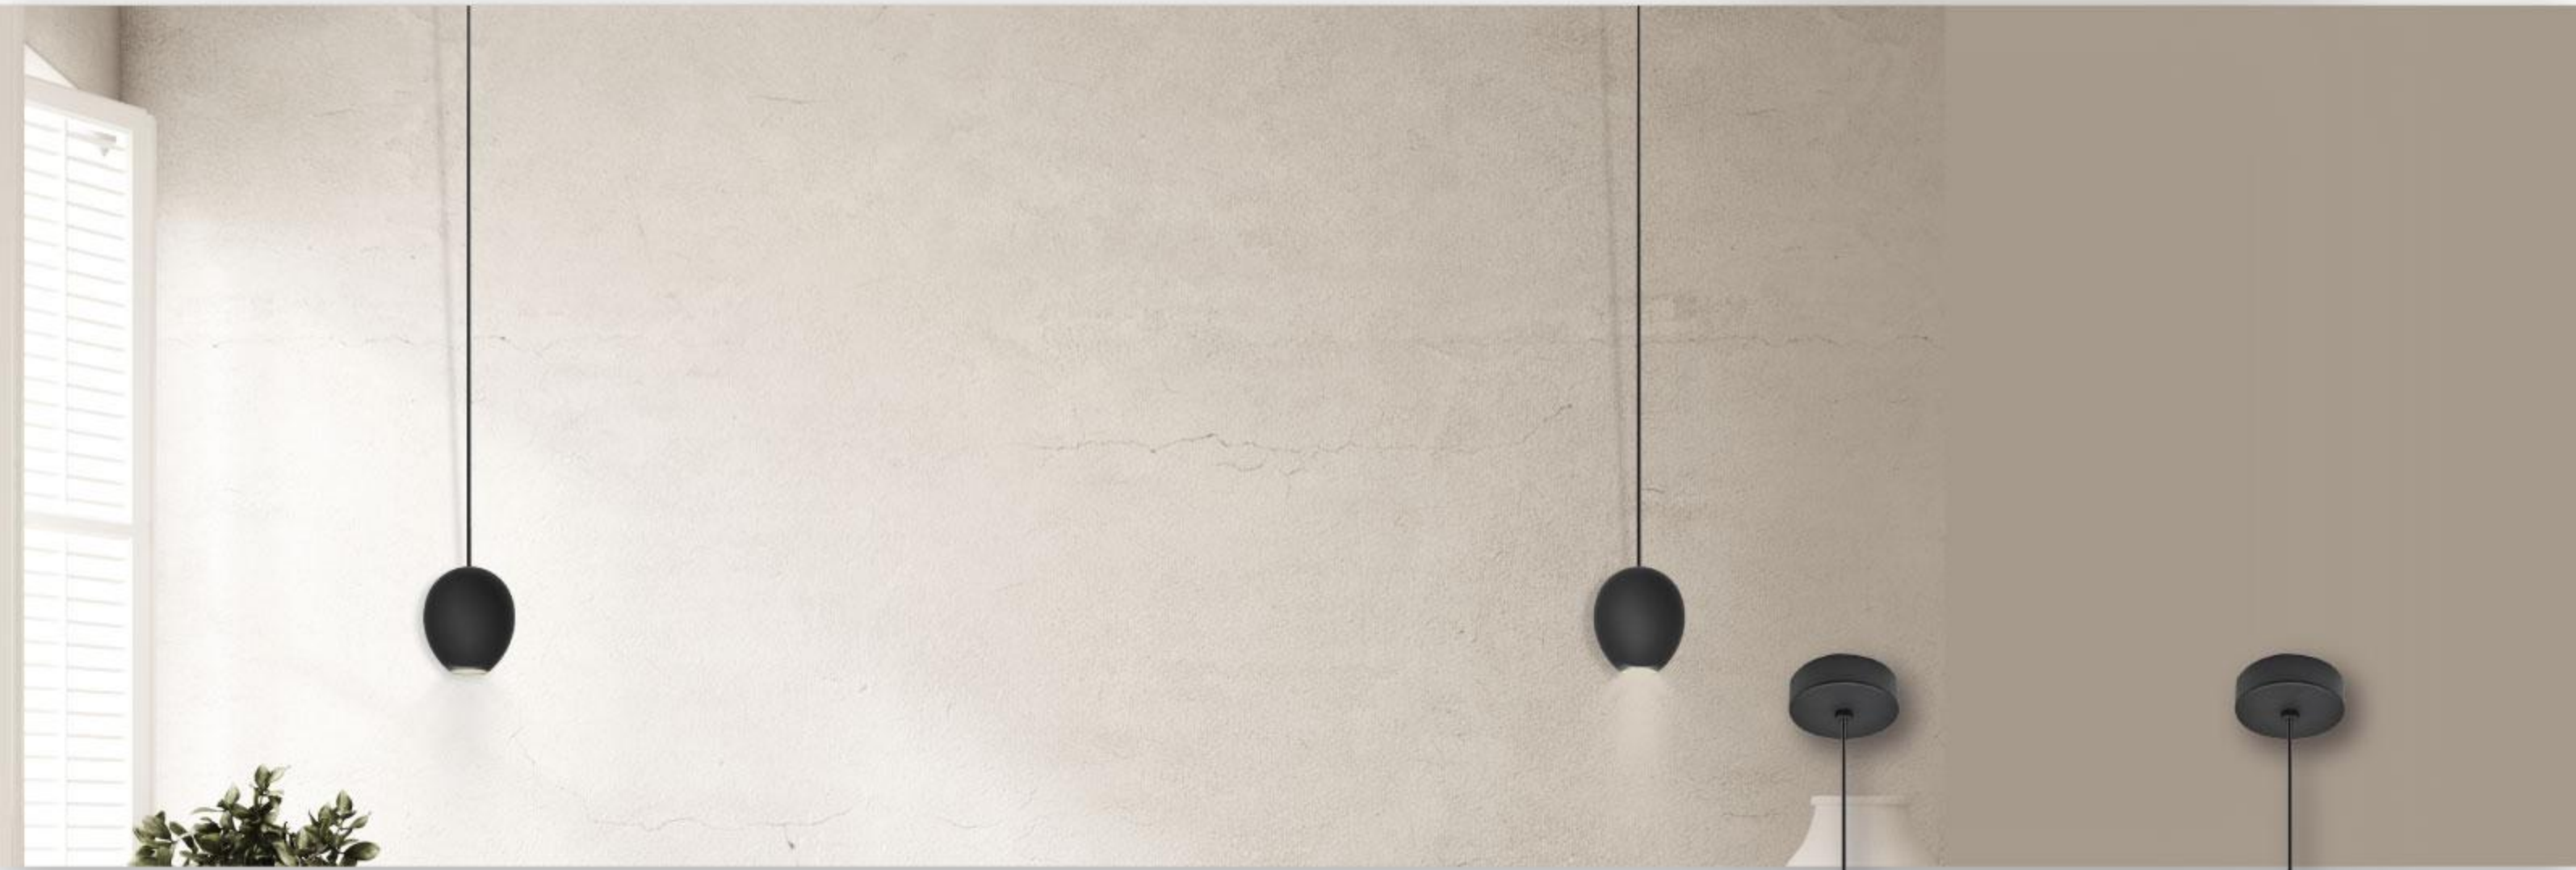

PRODUCT SPECIFICATIONS

Product Type : Hanging / Suspended Light

CRI : 80

Product Name : Drop Light

THD : >0.9

Product Code : UHLS- 07- 210322

Operating Temperature : -10°C to +60°C

Wattage : 07W

Material : Aluminium

CCT : 3000K / 4000K / 6000K

Beam Angle : 38°

Outer Body Color : Rose Gold / Black

LED : CREE / Bridgelux

Input Voltage : 185-265V

DRIVER OPTIONS

SPECIAL ADDITIONAL FEATURES