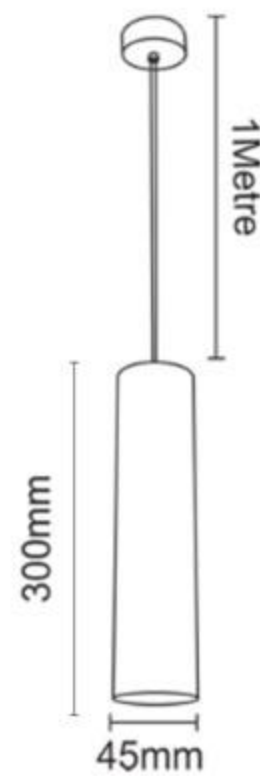

PRODUCT SPECIFICATIONS

Product Type : Hanging / Suspended Light

CRI : 80

Product Name : Drop Light

THD : >0.9

Product Code : UHLS- 09- LGIL

Operating Temperature : -10°C to +60°C

Wattage : 09W

Material : Aluminium

CCT : 3000K / 4000K / 6000K

Beam Angle : 38°

Outer Body Color : White/ Black

LED : CREE / Bridgelux

Input Voltage : 185-265V

DRIVER OPTIONS

SPECIAL ADDITIONAL FEATURES