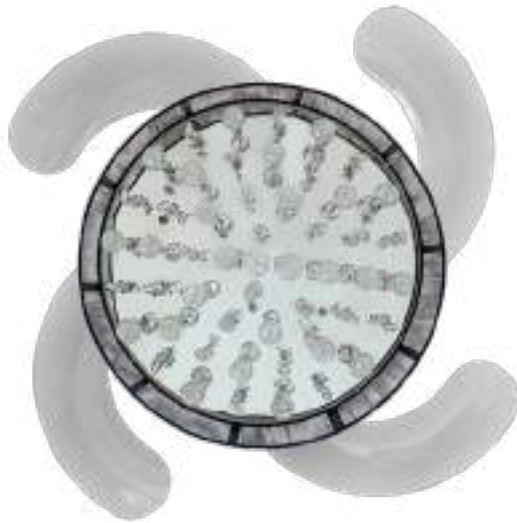

FEATURES

Colour: Nickel Black
Blade: Retractable Fine Acrylic
Transparent 4 nos
Sweep: 1118 mm / 44 in
Motor Spec: 153 x 20 mm AC
Fan Height: 700 mm / 27.5 in
Airflow: 7945 CFM
Light Kit: LED (38W)
Remote Control Included