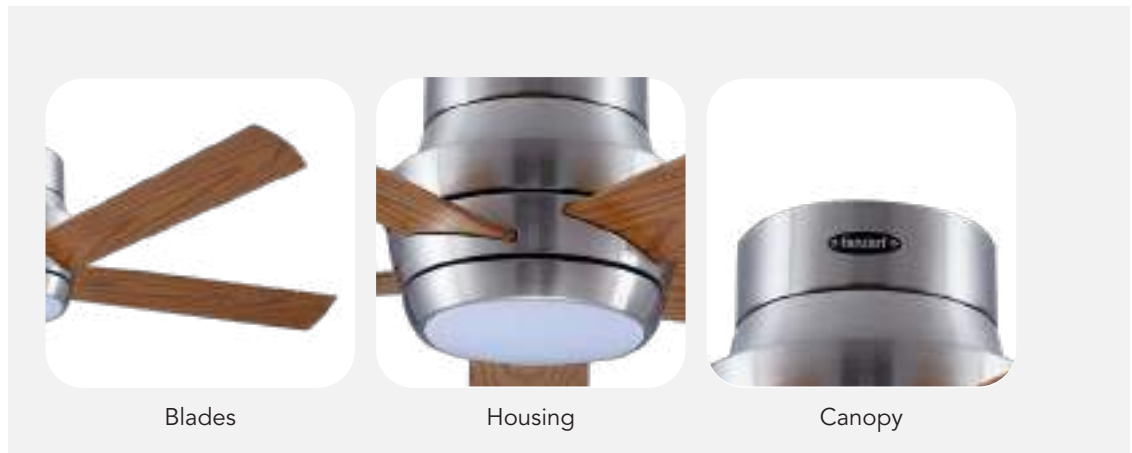

Blades

Housing

Canopy