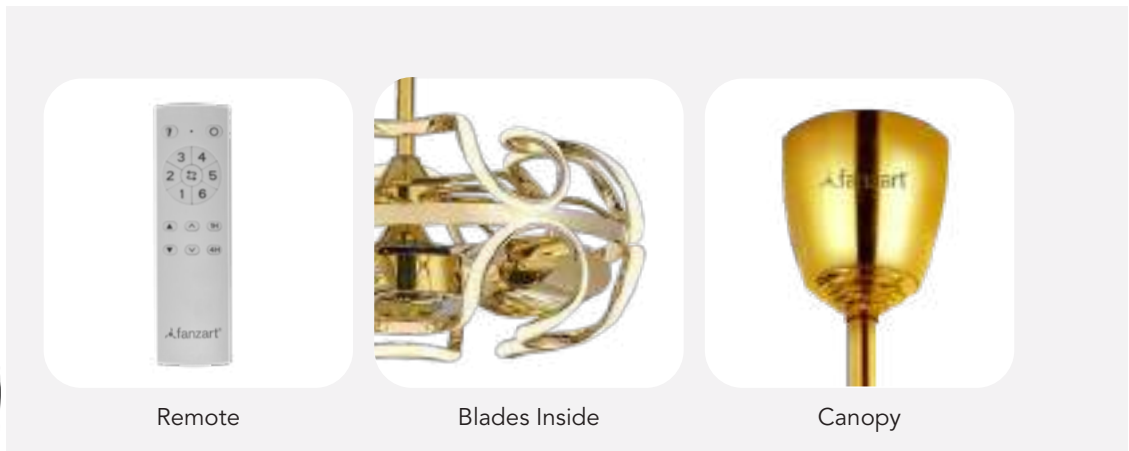

Blades Inside

Canopy

FEATURES

Colour: Gold
Blade: 5D Vortex ABS 3 nos
Sweep: 559 mm / 22 in
Motor Spec: 153 x 12 mm DC
Fan Height: 560 mm / 22 in
Airflow: 8010 CFM
Light Kit: Multi Colour LED (132 W)
with Dimmer
Remote Control Included

Remote