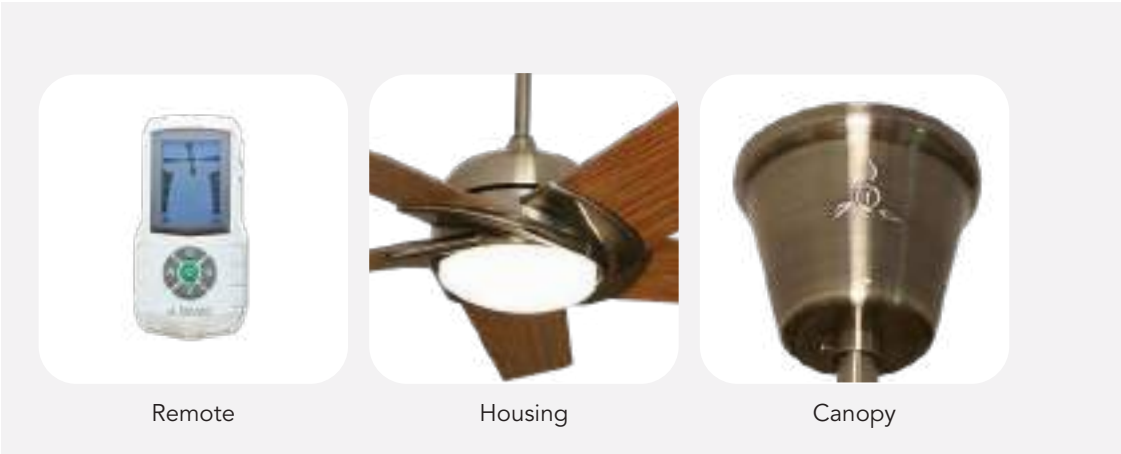

Housing

Canopy

FEATURES

- Colour: Antique Brass
- Blade: Special Wood Honey Pecan 5 nos
- Sweep: 1321 mm / 52 in
- Motor Spec: 188 x 18 mm AC
- Fan Height: 500 mm / 19.6 in
- Airflow: 7060 CFM
- Light Kit: LED (15W)
- Remote Control Included

Remote