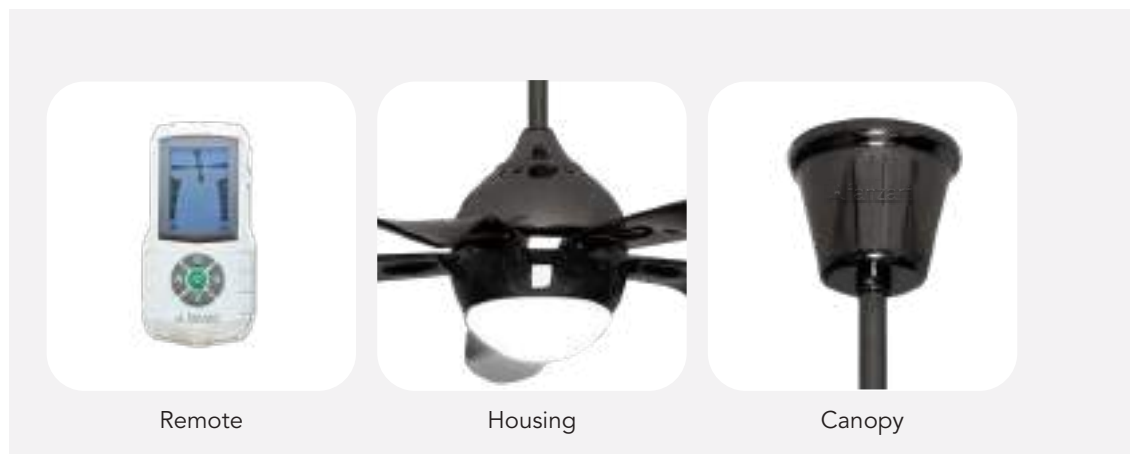

Remote

Housing

Canopy