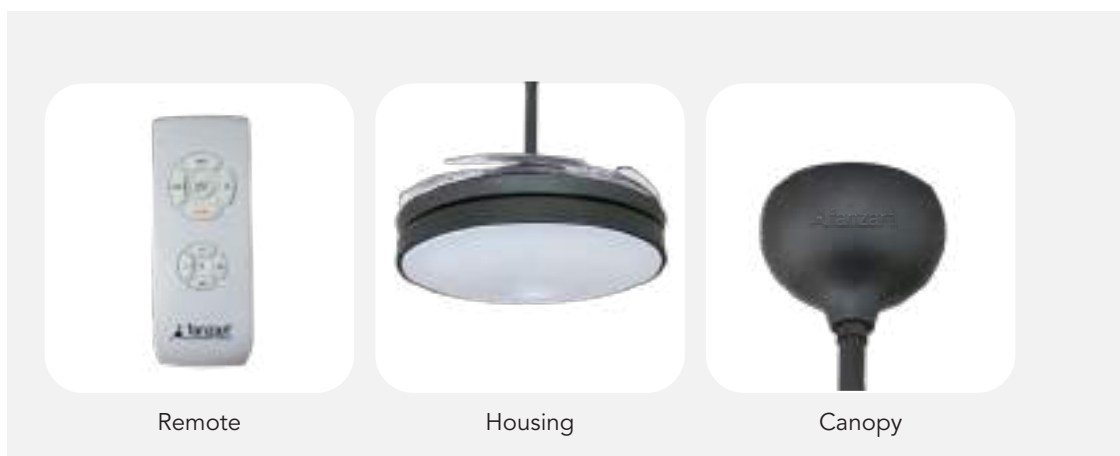

FEATURES

Colour: Coffee / Matte White
Blade: Retractable Fine Acrylic
Transparent 4 nos
Sweep: 1067 mm / 42 in
Motor Spec: 153 x 12 mm AC
Fan Height: 460 mm / 18.1 in
Airflow: 6228 CFM
Light Kit: Multi Coloured LED (36W)
Remote Control Included