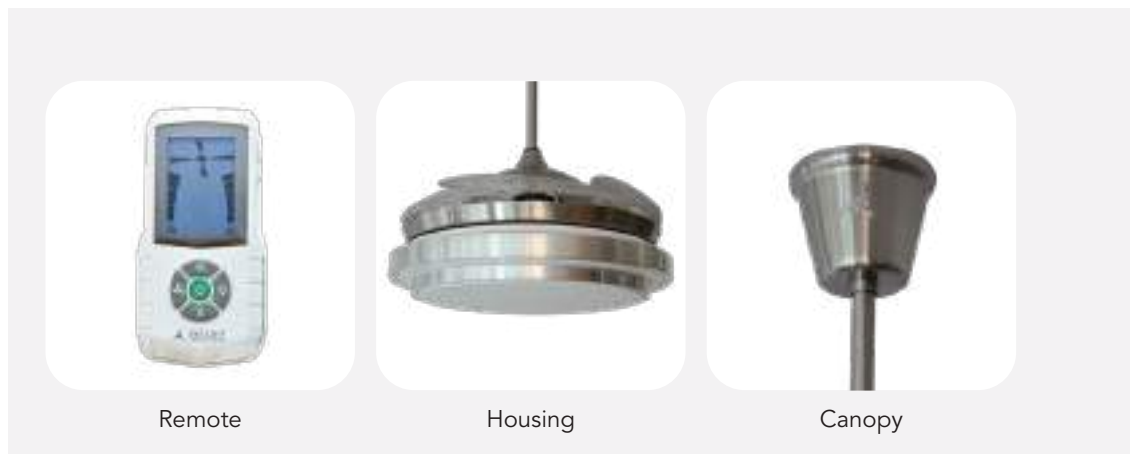

Housing

Canopy

FEATURES

- Colour: Matte Silver
- Blade: Retractable Fine Acrylic Transparent 4 nos
- Sweep: 1118 mm / 44 in
- Motor Spec: 153 x 20 mm AC
- Fan Height: 580 mm / 22.8 in
- Airflow: 7945 CFM
- Light Kit: Multi Coloured LED (36W)
- Remote Control Included

Remote