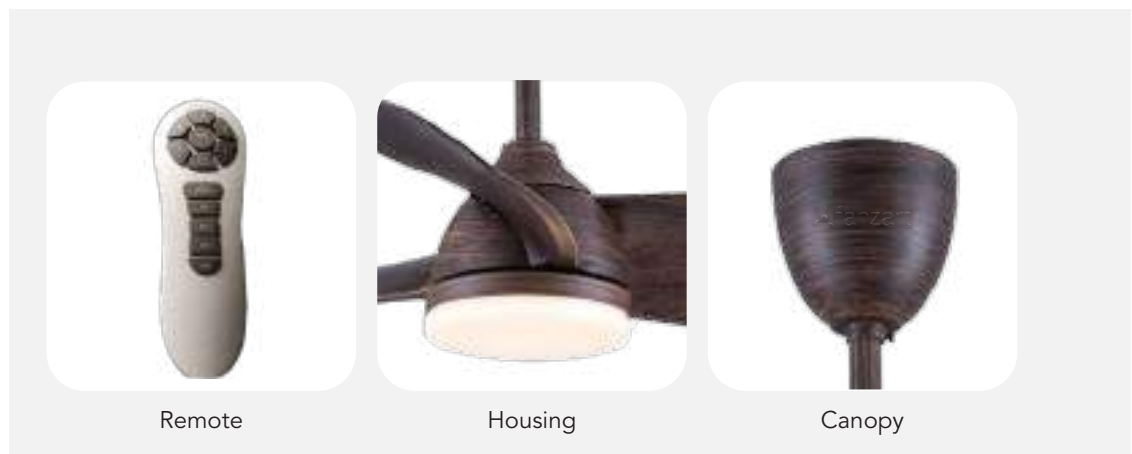

Housing

Canopy

FEATURES

Colour: Walnut
Blade: ABS, Walnut 3 nos
Sweep: 711 mm / 28 in
Motor Spec: 139 x 20 mm DC
Fan Height: 431.8 mm / 17 in
Airflow: 7210 CFM
Light Kit: Multi Colour LED (18W)
Remote Control Included

Remote