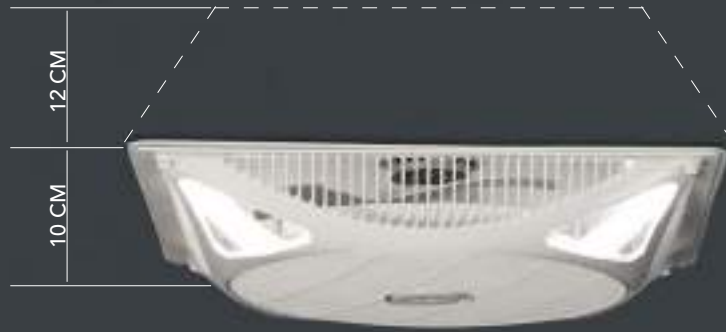

Invento

Quintessence of man's ability to ideate and invent, the Invento is the world's first recessed false ceiling fan. Perfect for offices, retail showrooms, kitchens, bathrooms and low ceilings, this technological marvel obviates the need for an air-conditioner and lets you enjoy its chill breeze with your ceiling left flat and unblemished – too good to be true eh?