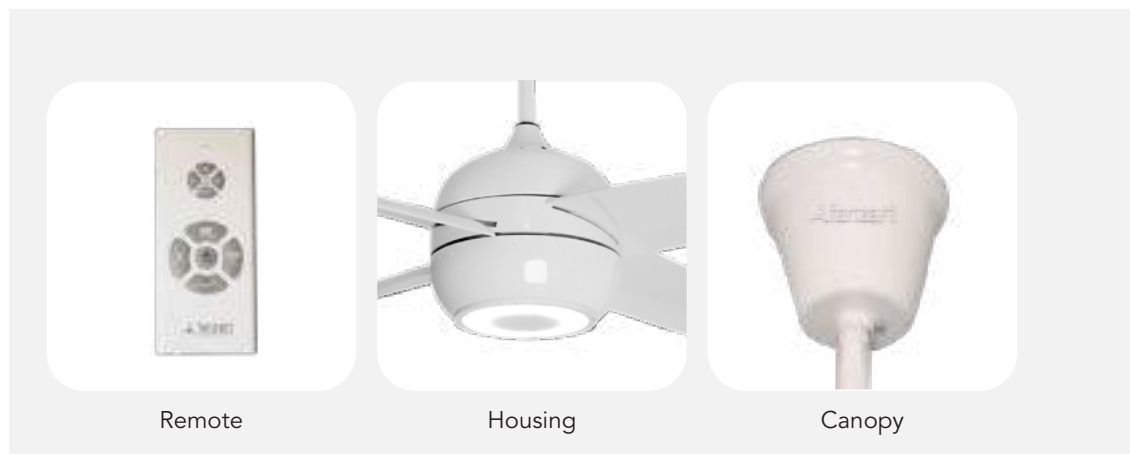

Housing

Canopy

FEATURES

- Colour: Glossy White
- Blade: Fine ABS Glossy White 4 nos
- Sweep: 965 mm / 38 in
- Motor Spec: 153 x 20 mm AC
- Fan Height: 550 mm / 21.6 in
- Airflow: 5752 CFM
- Light Kit: LED (12W)
- Sound Kit: 10W Bluetooth Speaker
- Remote Control Included

Remote