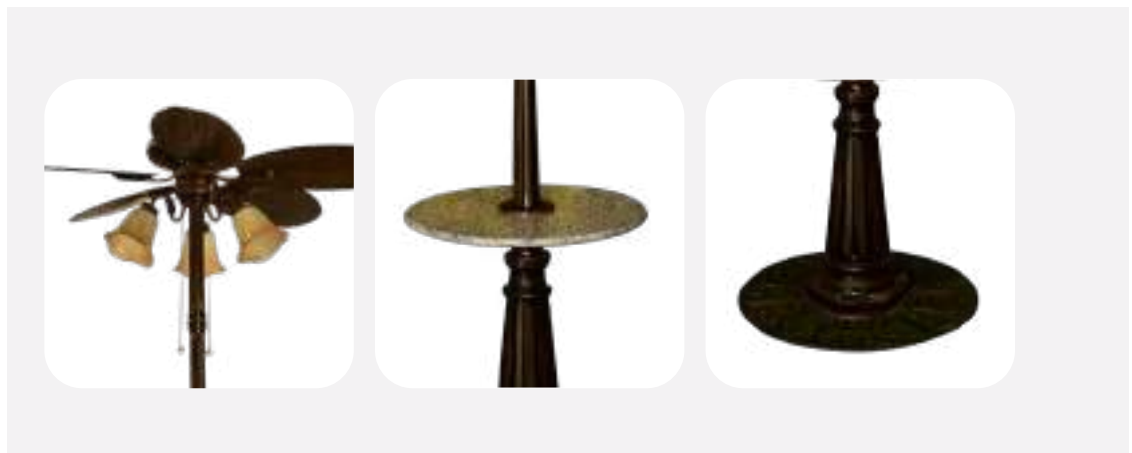

## FEATURES

- Colour: Brown & Black
- Blades: High Quality ABS
- Dark Brown 5 nos
- Sweep: 1321 mm / 52 in
- Motor Spec: 153 x 18 mm AC
- Fan Height: 2400 mm / 94.5 in
- Light Kit: LED E27 x 3 (9W)
- Airflow: 8475 CFM
- Waterproof Factor: IP43
- Pull Chain Included
- Granite Table Top Included