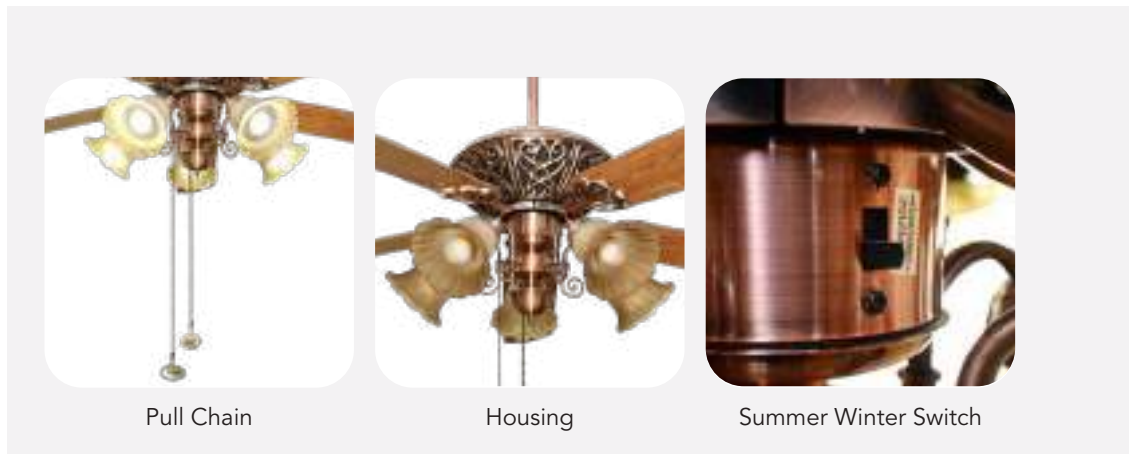

Housing

Summer Winter Switch

FEATURES

- Colour: Red Brass
- Blade: Reversible Dual Colour Special Wood, Teak / Walnut 5 nos
- Sweep: 1524 / 60 in
- Motor Spec: 188 x 15 mm AC
- Fan Height: 680 mm / 26.7 in
- Airflow: 7060 CFM
- Light Kit: E27 x 5, LED (15W)
- Pull Chain Included
- Remote Control Can Be Integrated

Pull Chain