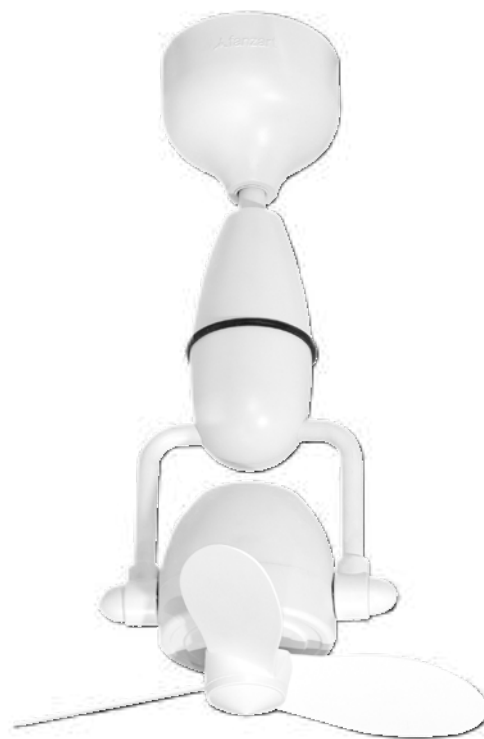

Ceiling Mount