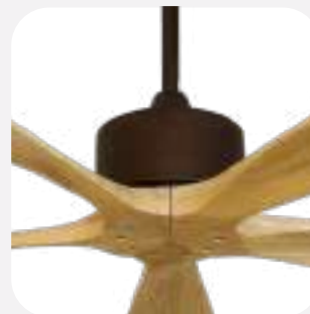

MINI MAPLE

Sweep: 914 mm / 36 in
Motor Spec: 153 x 18 mm AC
Airflow: 6882 CFM

FEATURES

Colour: Coffee Brown
Blade: Maple, Light Grain Natural Wood
5 nos (Can be Polished to Match any Shade)
Sweep: 1524 mm / 60 in
Motor Spec: 155 x 20 mm DC
Fan Height: 430 mm / 16.9 in
Airflow: 8475 CFM
Remote Control Included

Housing