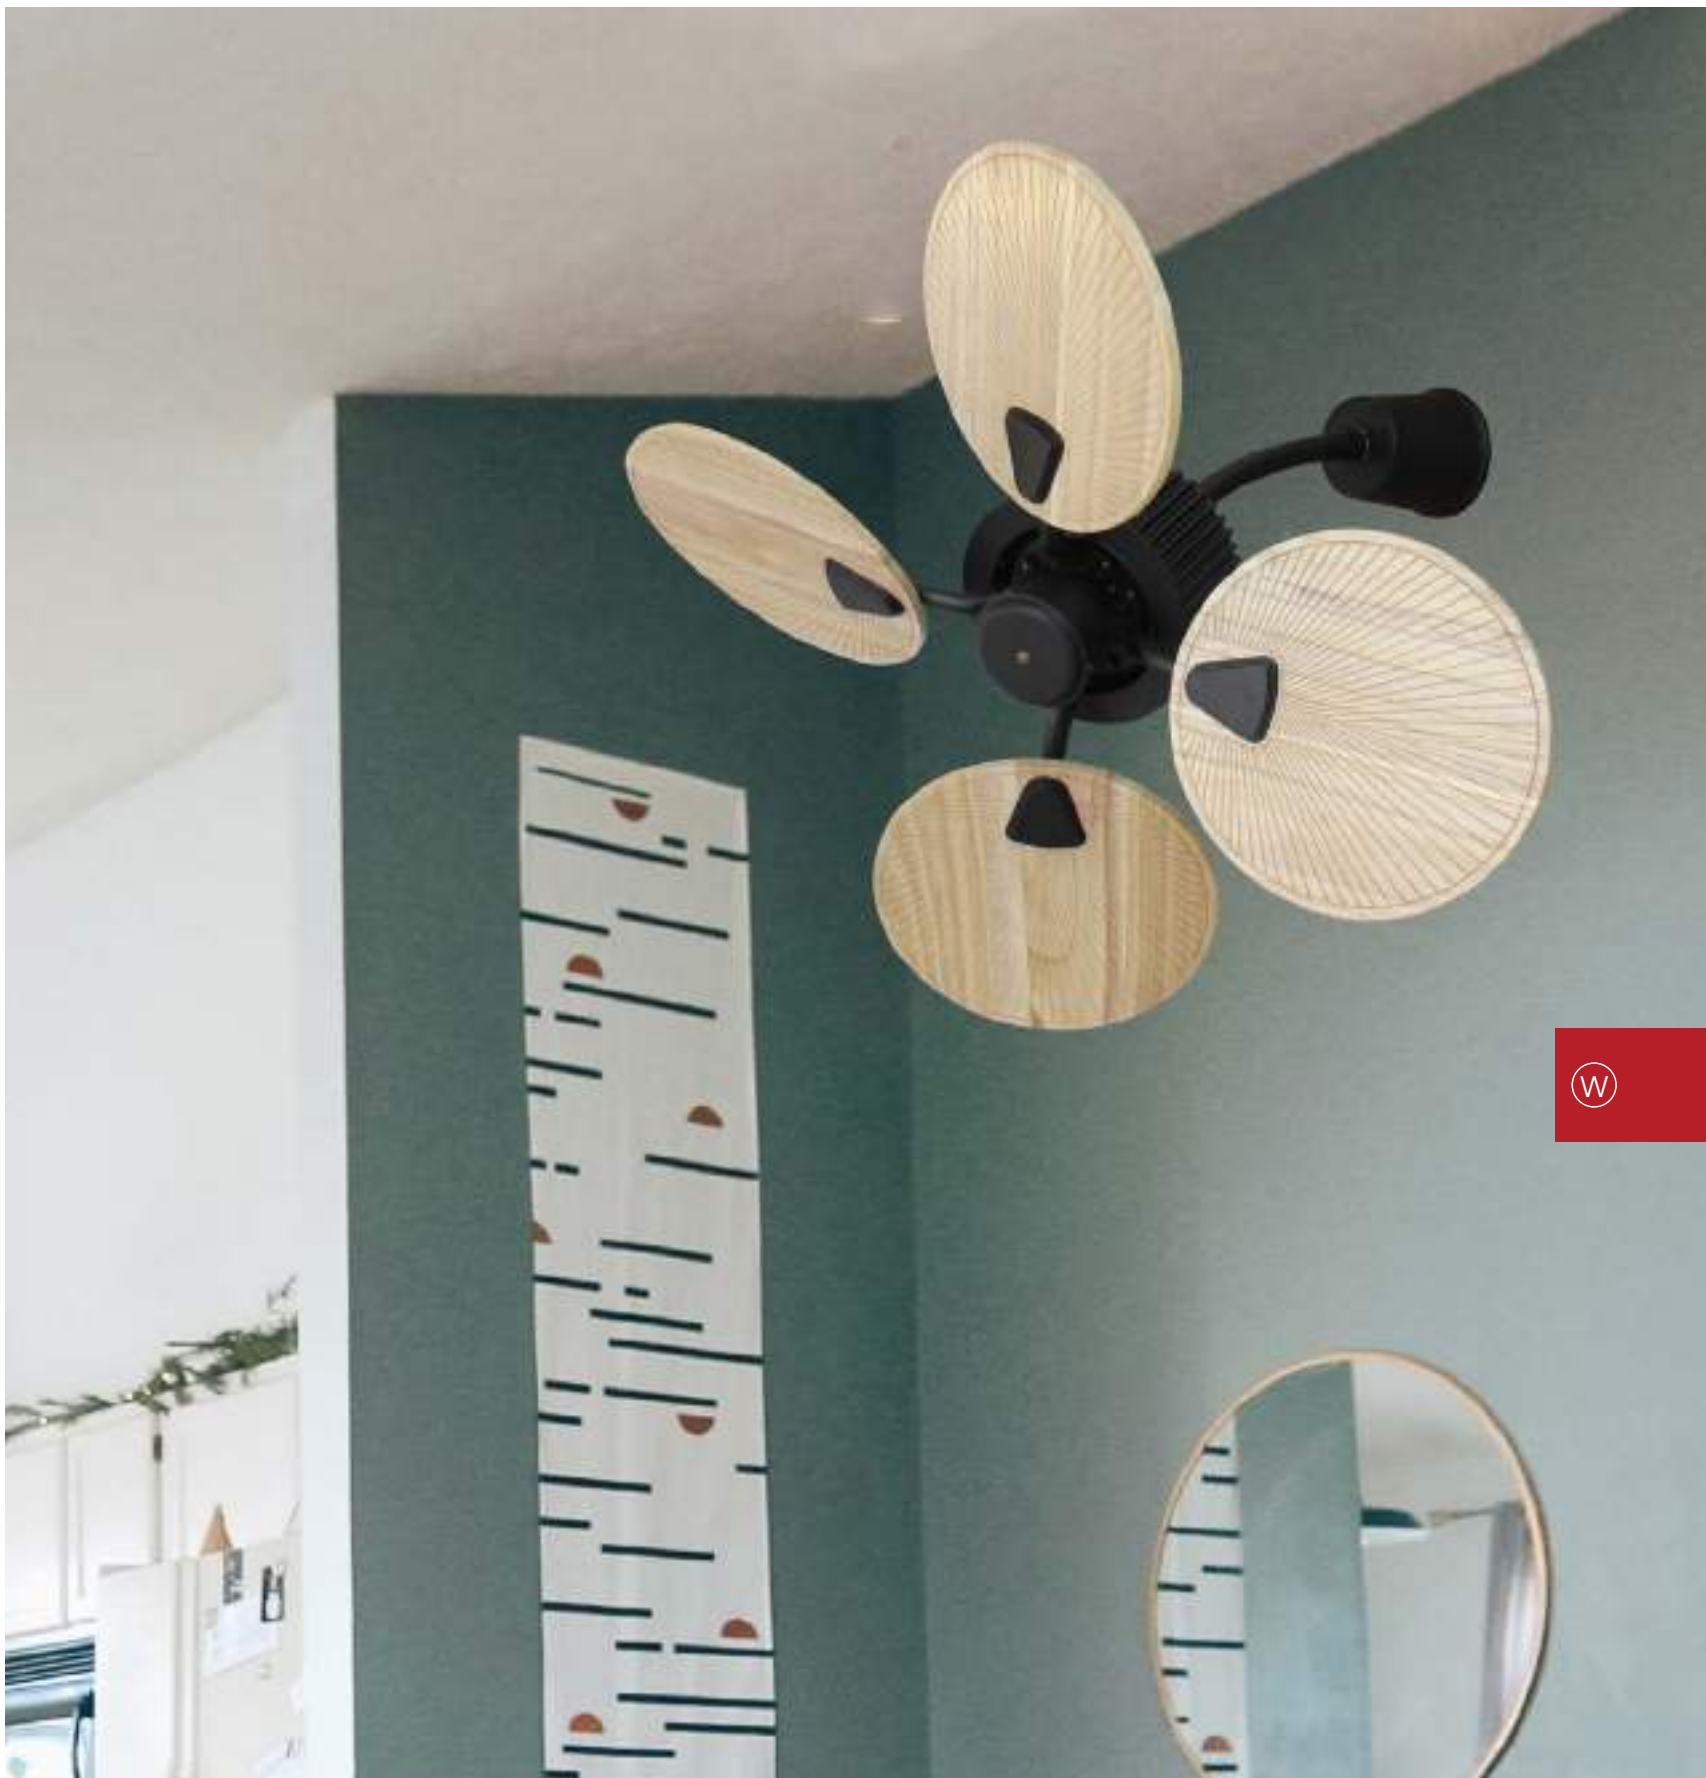

Atom

Fanzart's 34 inch ATOM, is designed with 4 specially crafted wooden blades that can be polished to match any lacquer finish. Complementing your furniture to the fan just became easier. In addition to having a wider reach of ventilation and excellent breeze, Atom's trendy grooved blade design and eye-catching mounting arrangement make it an enviable addition to your home.