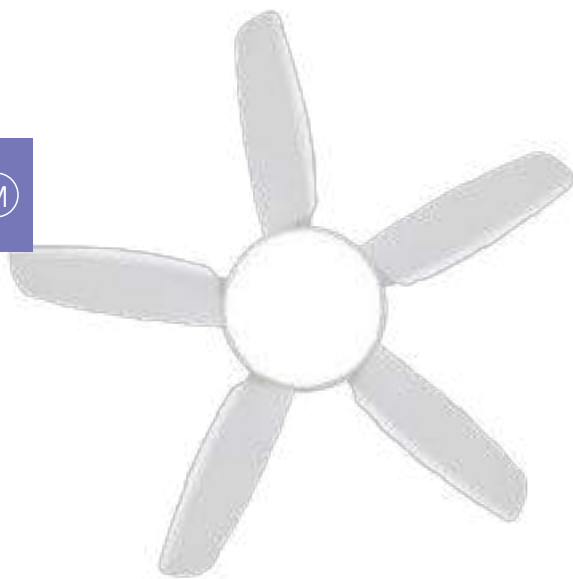

MARVEL

FEATURES

Colour: Matte White
Blade: ABS, Matte White 5 nos
Sweep: 1372 mm / 54 in
Motor Spec: 188 x 22 mm AC
Fan Height: 430 mm / 16.9 in
Airflow: 6997 CFM
Light Kit Multi Coloured LED (36W)
Remote Control Included