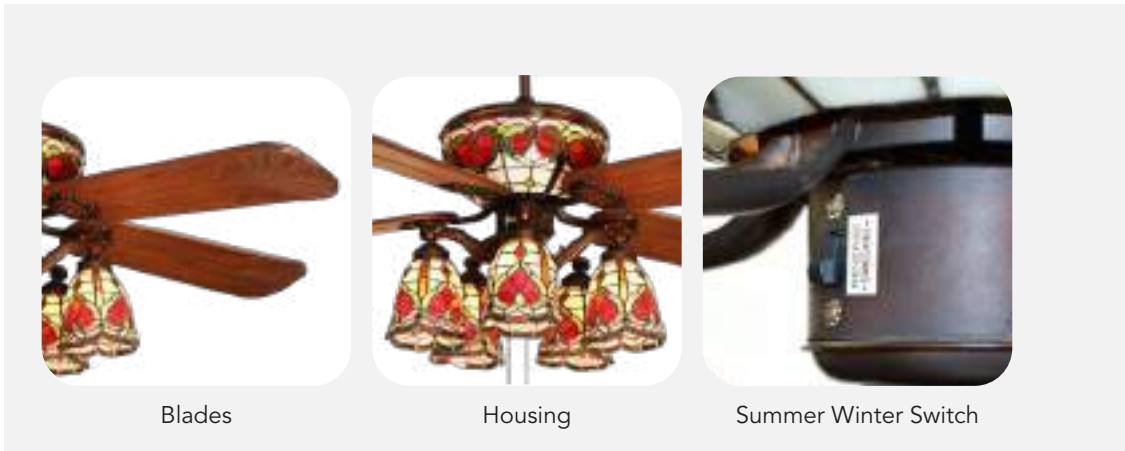

Housing

Summer Winter Switch

FEATURES

- Colour: Hand Painted Multi Coloured Stained Glass
- Blade: Hand Crafted Natural Wood Chestnut 5 nos
- Sweep: 1321 mm / 52 in
- Motor Spec: 188 x 15 mm AC
- Fan Height: 720 mm / 28.3 in
- Airflow: 7060 CFM
- Light Kit: E27 x 5 (15W), E12 x 4
- Pull Chain Included
- Remote Control Can Be Integrated

Blades