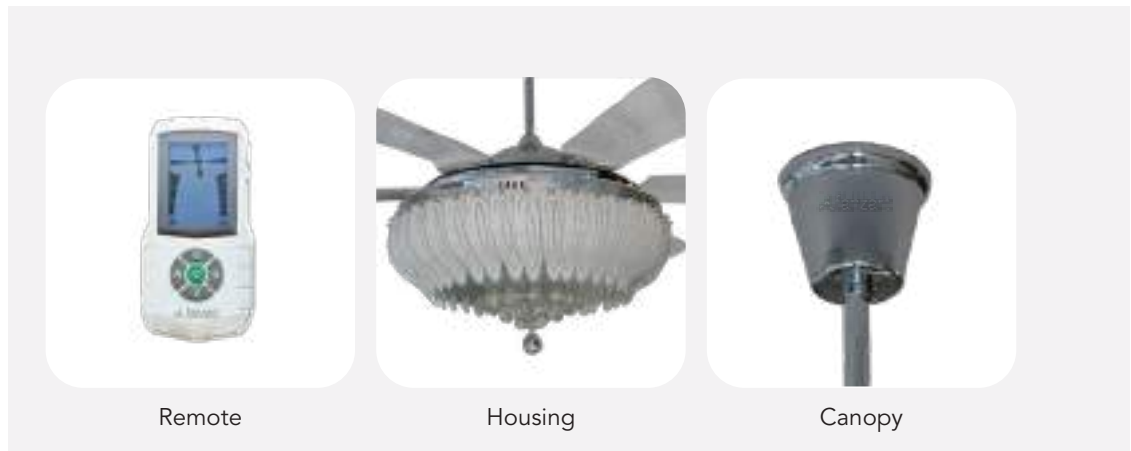

## FEATURES

- Colour: Chrome
- Blade: Fine Acrylic, Transparent 6 nos
- Sweep: 1422 mm / 56 in
- Motor Spec: 188 x 18 mm AC
- Fan Height: 820 mm / 32.3 in
- Airflow: 8475 CFM
- Light Kit: LED (48W)
- Remote Control Included