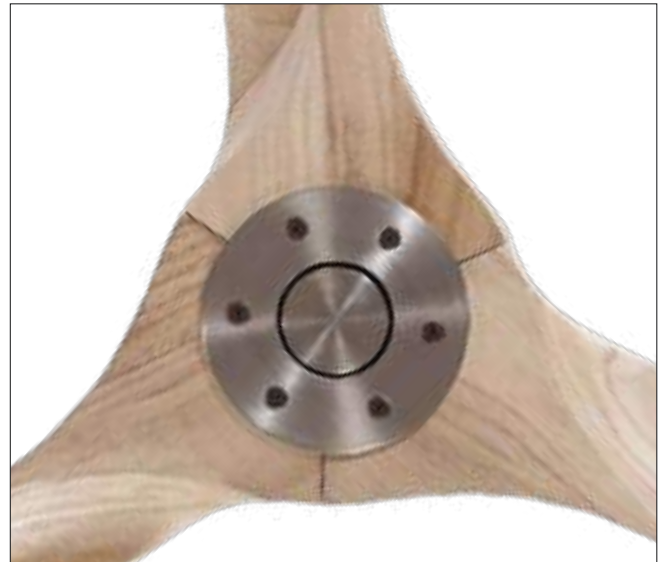

JAZZ

FEATURES

Colour: Brushed Steel
Blade: Hand Crafted Natural Wood 3 nos
Sweep: 1321 / 52 in
Motor Spec: 155 x 16 mm DC
Fan Height: 460 mm / 18.1 in
Airflow: 8030 CFM
Remote Control Included