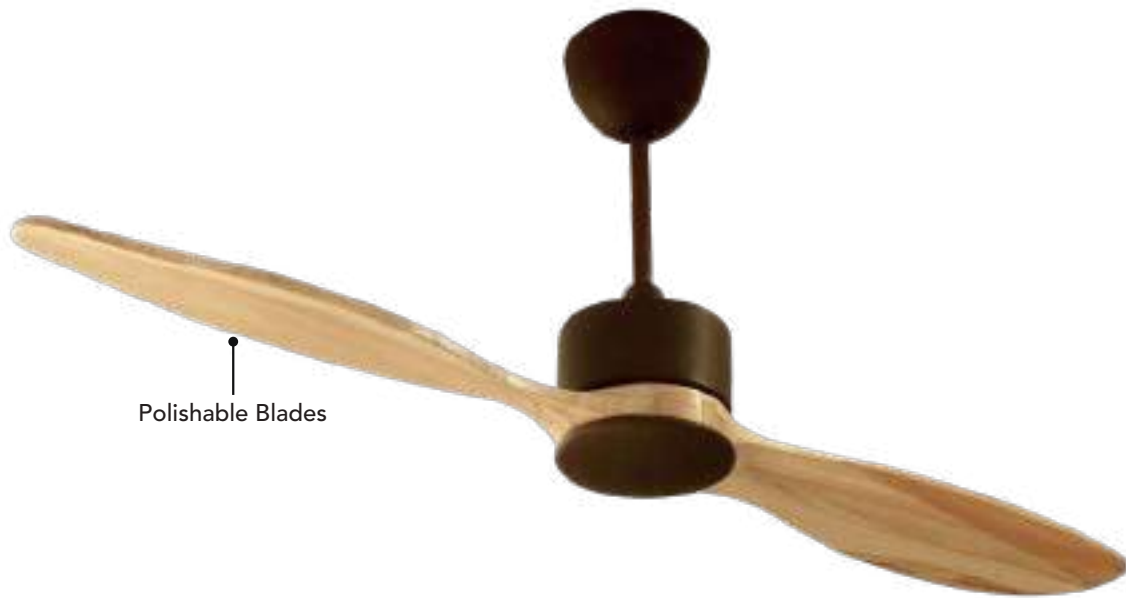

Polishable Blades