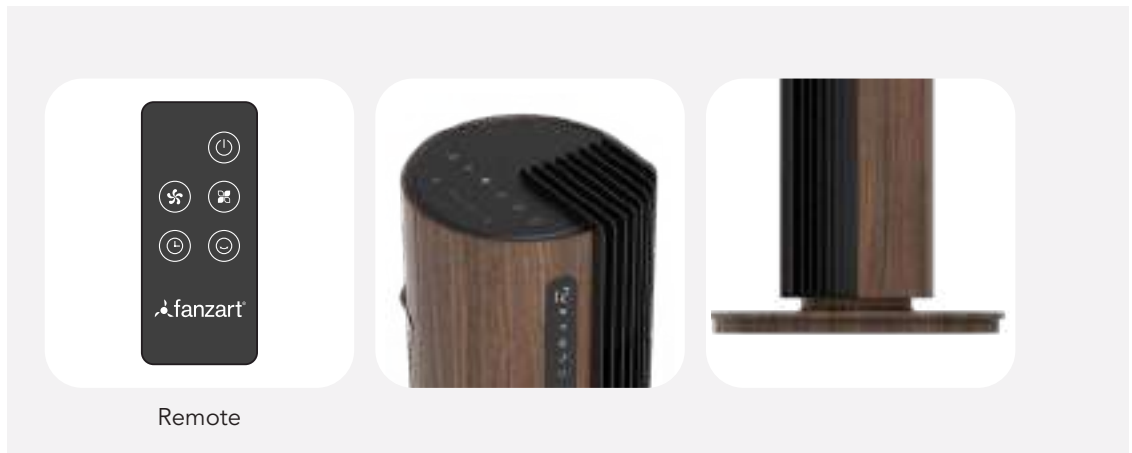

FEATURES

- Colour: White / Wooden
- Air Velocity: ≥ 6 m/s
- Max Flux: >400 m³/h
- Oscillation: 90°
- Noise Level: ≤ 52 dB
- Wattage: 30 W
- Fan Height: 1100mm / 43.30 in
- Remote Control Included

Remote