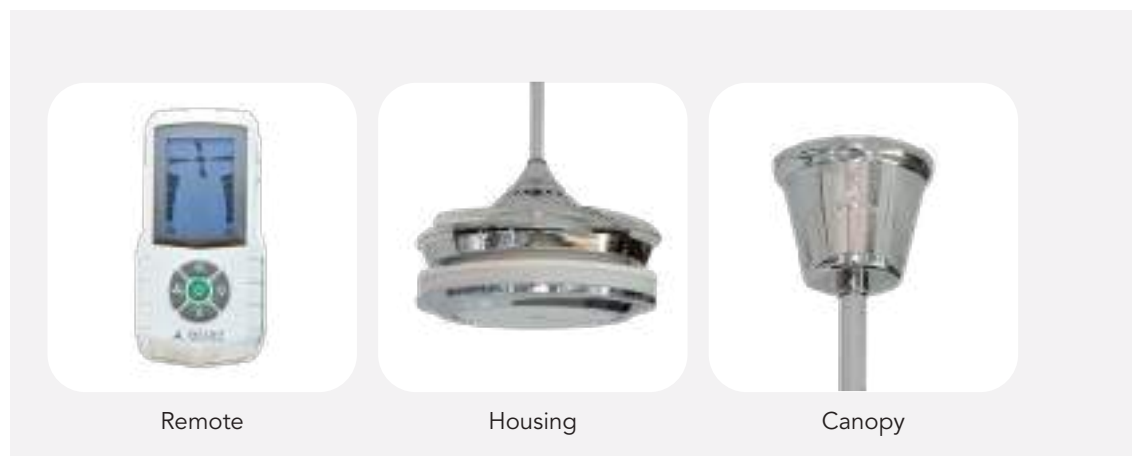

Remote

Housing

Canopy