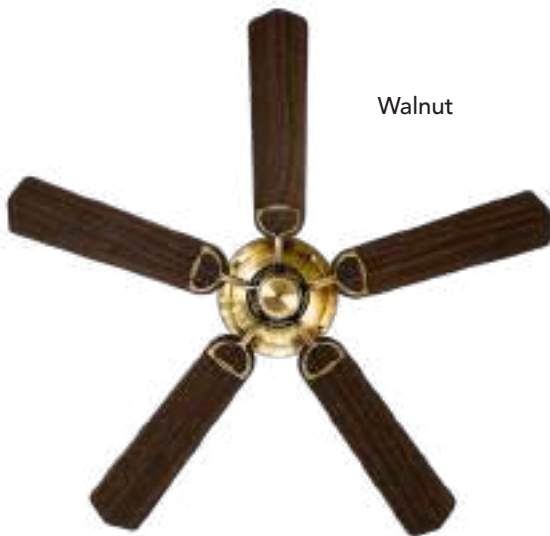

Walnut

FEATURES

- Colour: Antique Brass
- Blade: Reversible Dual Colour Special Wood, Cherry / Walnut 5 nos
- Sweep: 1321 mm / 52 in
- Motor Spec: 188 x 12 mm AC
- Fan Height: 530 mm / 20.8 in
- Airflow: 6360 CFM
- Pull Chain Included
- Remote Control Can Be Integrated