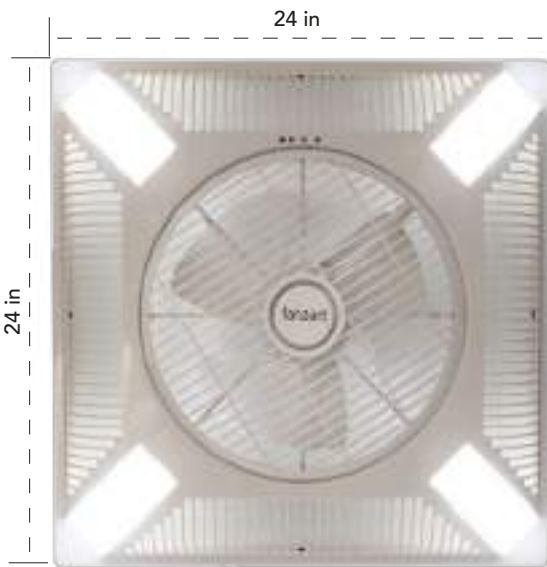

INVENTO SLIM

With LED