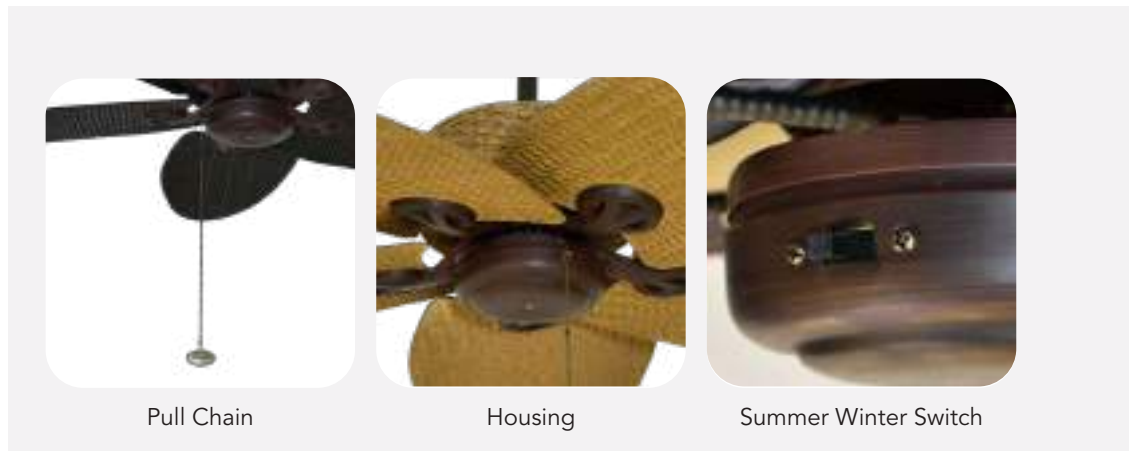

Pull Chain

Housing

Summer Winter Switch