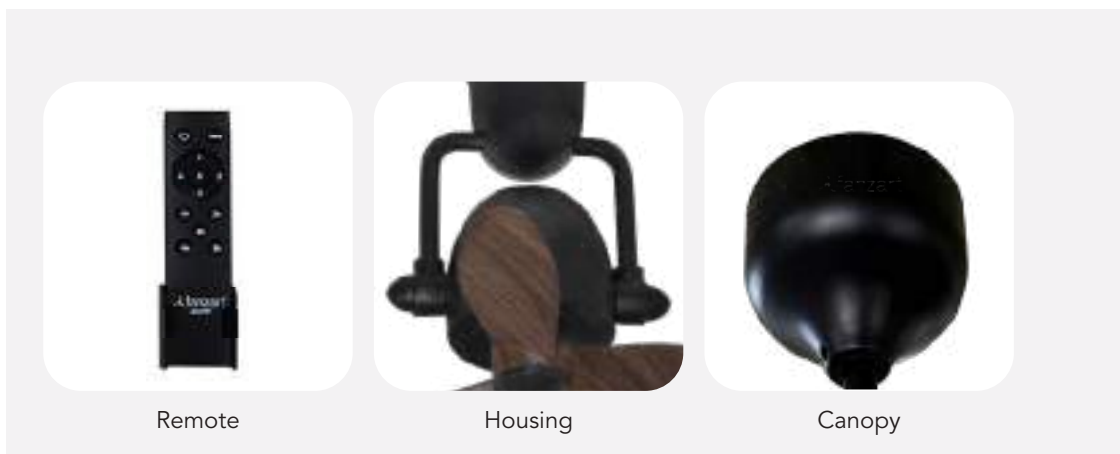

Housing

Canopy

FEATURES

Colour: Matte Black / Matte White
Blade: ABS, Matte White/ Spica Oak, 3 Nos
Sweep: 406 mm / 16 in
Motor Spec: 106 x 15 mm DC
Fan Height: 610 mm(wall) | 640 mm(ceiling)
Distance from Wall: 265 mm
Oscillation: 90°
Airflow: 9668 CFM
Remote Control Included

Remote