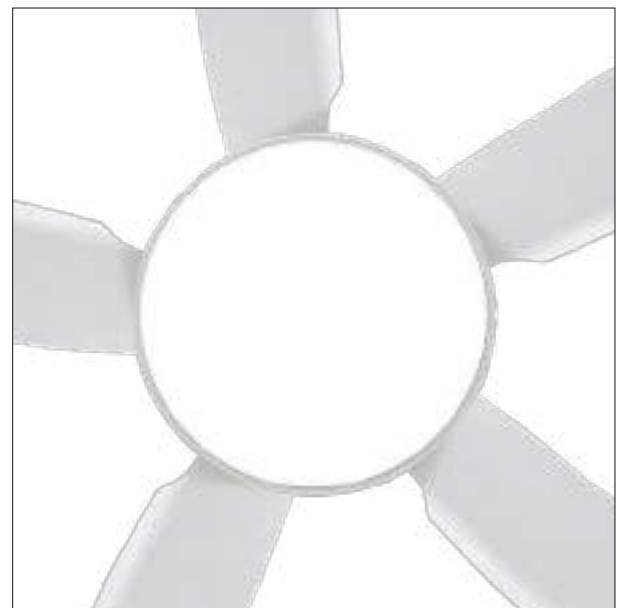

MARVEL

FEATURES

Colour: Matte White
Blade: ABS, Matte White 5 nos
Sweep: 1372 mm / 54 in
Motor Spec: 188 x 22 mm AC
Fan Height: 430 mm / 16.9 in
Airflow: 6997 CFM
Light Kit Multi Coloured LED (36W)
Remote Control Included