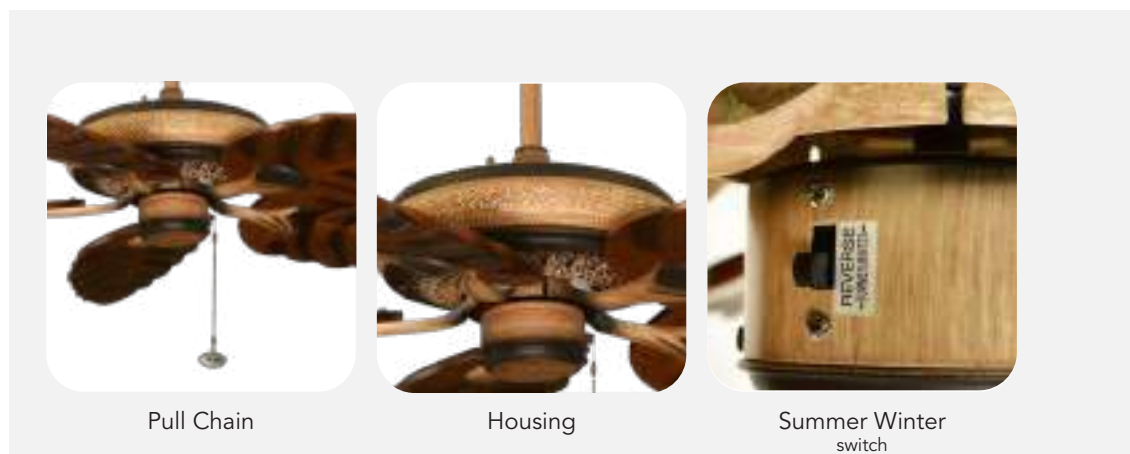

FEATURES

Colour: Hand Painted Natural Shades
Blade: Special Crafted Hand Polished Natural Wood, Multi Shade 5 nos
Sweep: 1219 mm / 48 in
Motor Spec: 188 x 18 mm AC
Fan Height: 530 mm / 20.8 in
Airflow: 6360 CFM
Pull Chain Included
Remote Control Can Be Integrated