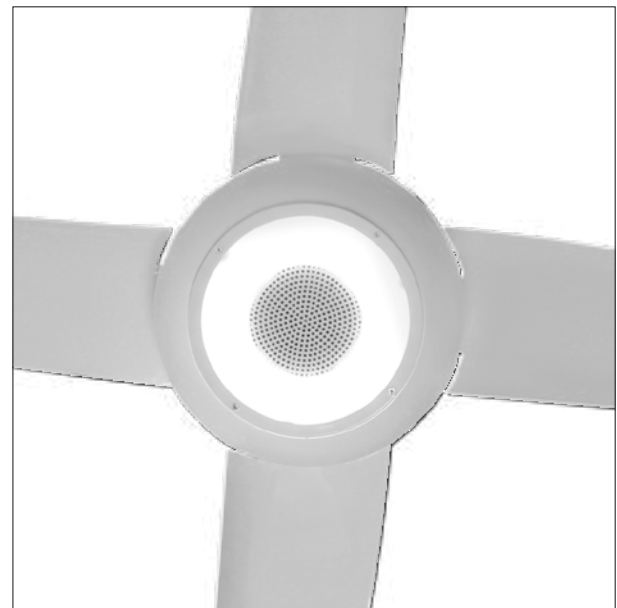

## Pappu

Pappu may well not be able to dance, but it sure can rejuvenate you with a gust of refreshing breeze. Cute and compact, Pappu's other features include an LED kit and a remote control set, which makes it a perfect modern designer fan for rooms, walk-in wardrobes, kitchens, bathrooms and even balconies.