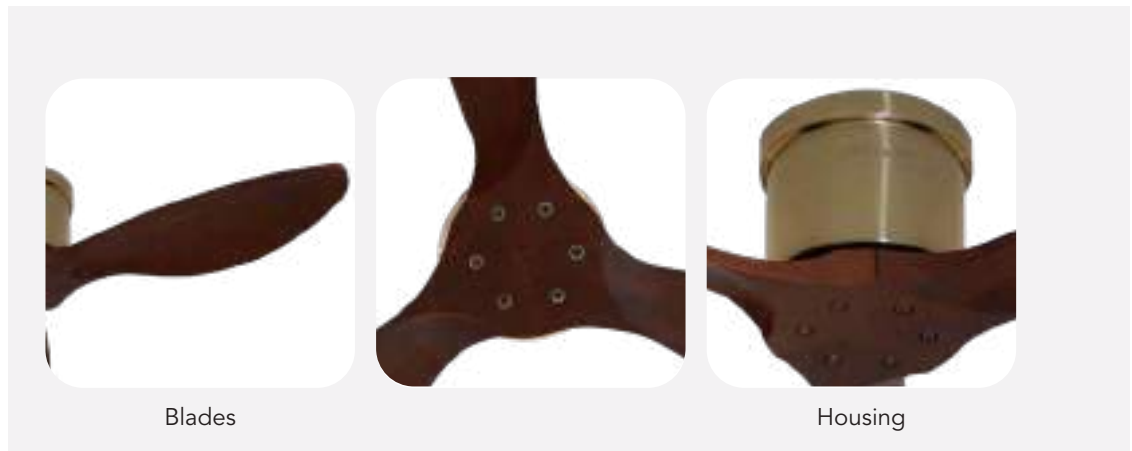

## FEATURES

Colour: Matte White / Antique Brass  
Blade: Matte White / Natural wooden  
Blades Maple Oak 3 nos  
Sweep: 1321 mm / 52 in  
Motor Spec: 154 x 15 mm DC  
Fan Height: 191 mm / 7.5 in  
Remote Control Included