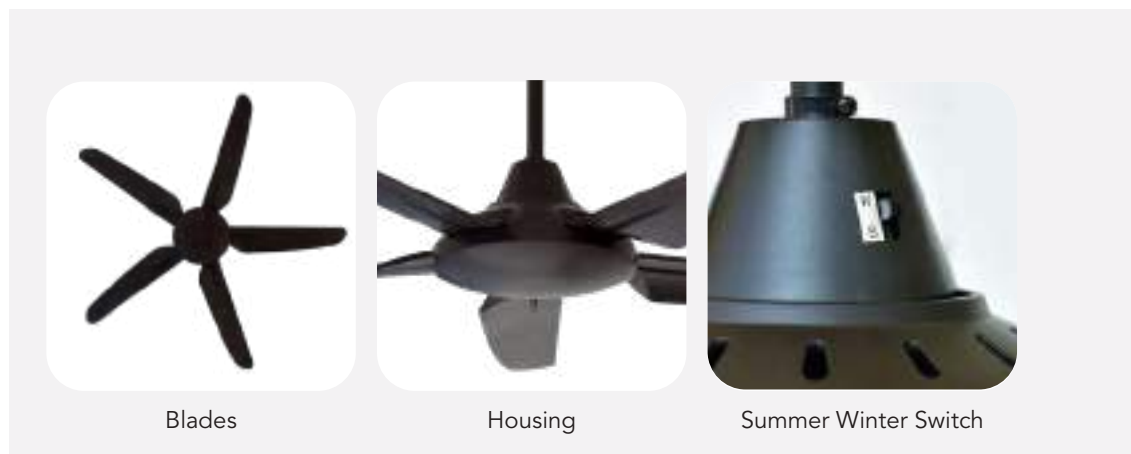

Blades

Housing

Summer Winter Switch