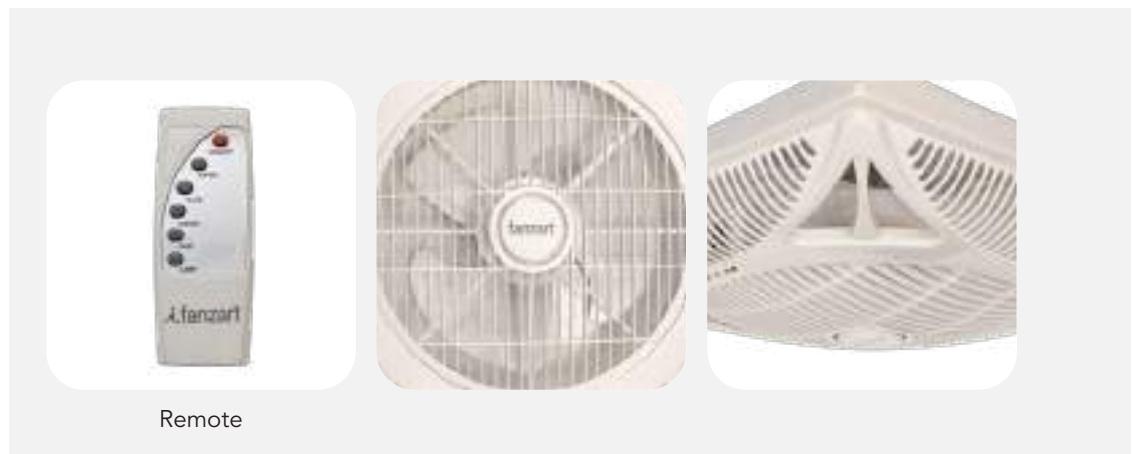

INVENTO SLIM

FEATURES

- Colour: White
- Fan Spec: 603 x 603x 190 mm
- ABS Body & Blades
- Airflow: 3240 CFM
- Light Kit: LED 6 Watts x 4
- Remote Control Included

Only for Tiled Ceilings

Remote