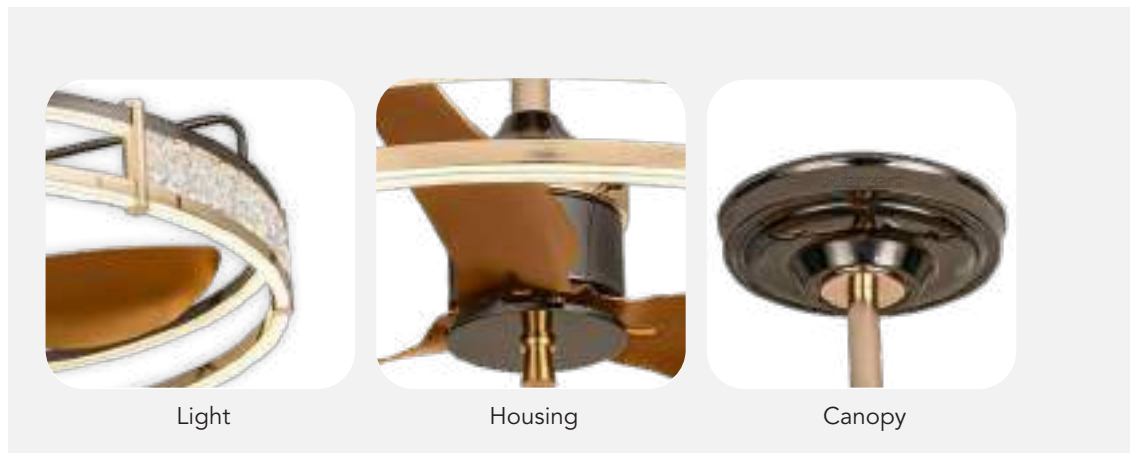

FEATURES

Colour: Gold & Pearl Black
Blade: Aluminium, Champagne Gold, 3 Nos
Sweep: 711 mm / 28 in
Motor Spec: 105 x 20 mm DC
Light Kit: Multi Colour LED
Fan Height: 320 mm / 12.59
Remote Control Included