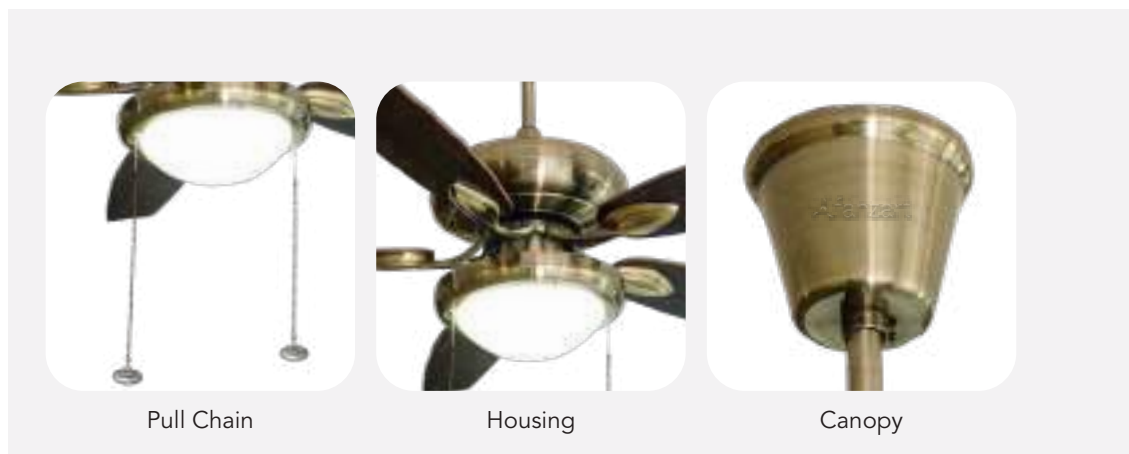

FEATURES

- Colour: Antique Brass
- Blade: Reversible Dual Colour Special Wood, Teak / Walnut 5 nos
- Sweep: 1321 mm / 52 in
- Motor Spec: 188 x 18 mm AC
- Fan Height: 640 mm / 25.2 in
- Airflow: 7060 CFM
- Light Kit: LED (12W)
- Pull Chain Included
- Remote Control Can Be Integrated