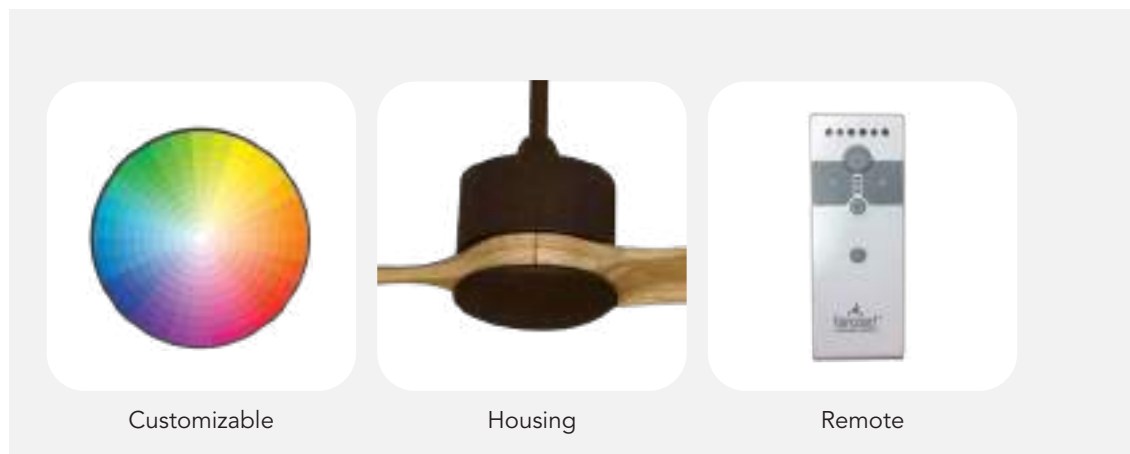

Housing

Remote

FEATURES

Colour: Coffee Brown
Blade: Maple, Light Grain Natural Wood
2 nos (Can be Polished to Match any Shade)
Sweep: 1321 mm / 52 in
Motor Spec: 155 x 12 mm DC
Fan Height: 430 mm / 16.9 in
Airflow: 6280 CFM
Remote Control Included

Customizable