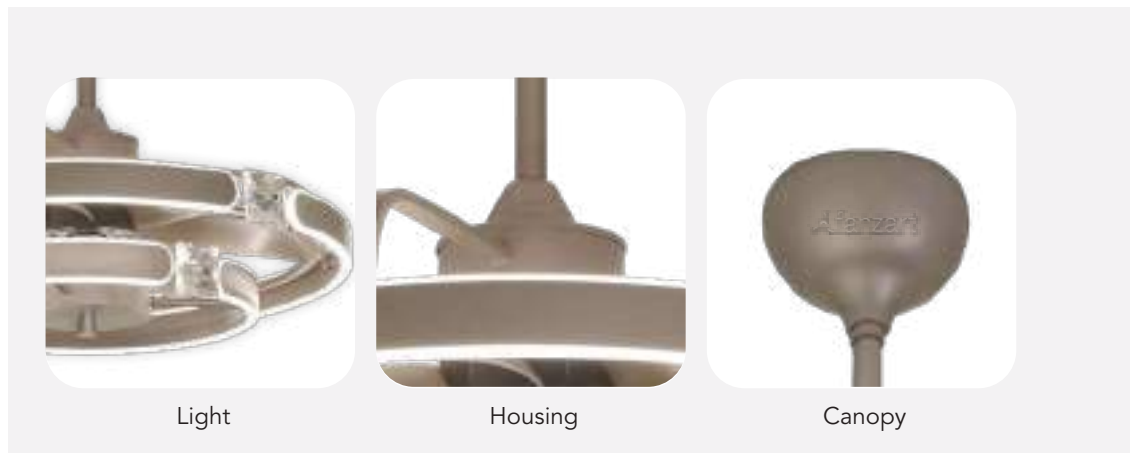

FEATURES

Colour: Matte White / Beach Brown
Blade: High Quality ABS 6 Nos
Motor Spec: 110 x 8 mm DC
Sweep: 559 mm / 22 in
Light Kit: Multi Colour LED 120W
Fan Height: 579 mm / 22.8 in
Remote Control Included