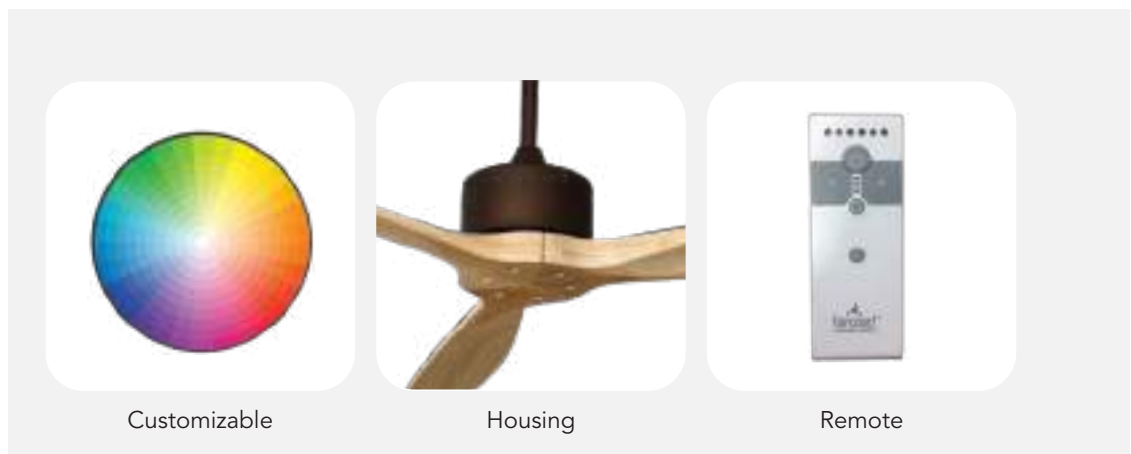

FEATURES

Colour: Coffee Brown
Blade: Maple, Light Grain Natural Wood
3 nos (Can be Polished to Match any Shade)
Sweep: 1651 mm / 65 in
Motor Spec: 155 x 20 mm DC
Fan Height: 430 mm / 16.9 in
Airflow: 7422 CFM
Remote Control Included