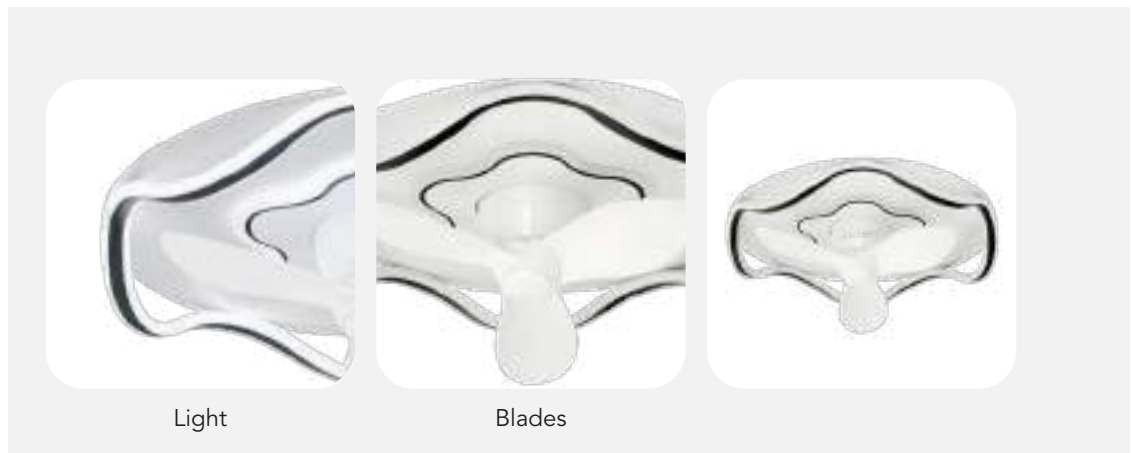

FEATURES

- Colour: Matte White
- Blade: High Quality ABS 3 Nos
- Motor Spec: 60 mm DC
- Light Kit: Multi Color LED (88W)
- Sweep: 406 mm / 16 in
- Height: 190.5 mm / 7.5 in
- Remote Control Included