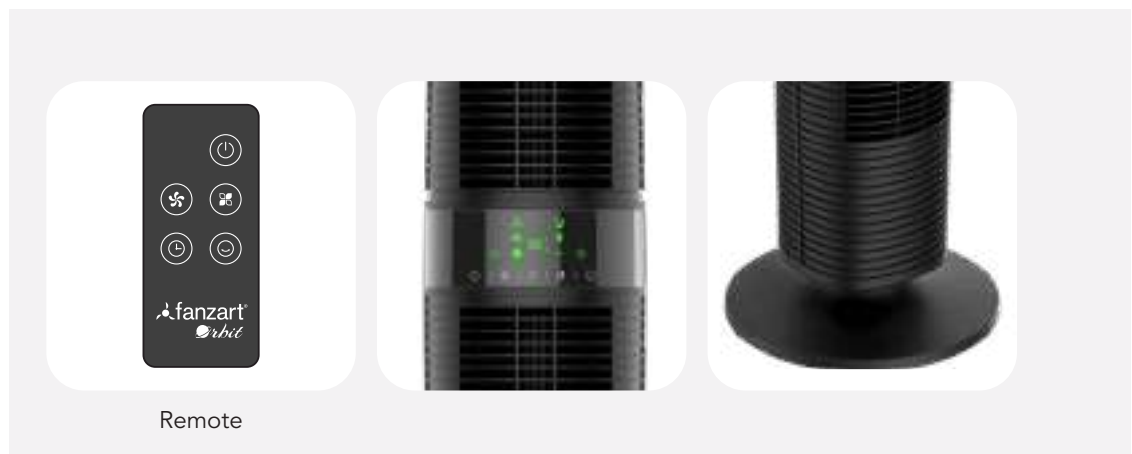

FEATURES

- Colour: Black
- Air Velocity: $\geq 7\text{m/s}$
- Max Flux: $\geq 500\text{ m}^3/\text{h}$
- Oscillation: 90°
- Noise Level: $< 56\text{ dB}$
- Wattage: 45 W
- Fan Height: $968\text{ mm} / 38.1\text{ in}$
- Remote Control Included

Remote