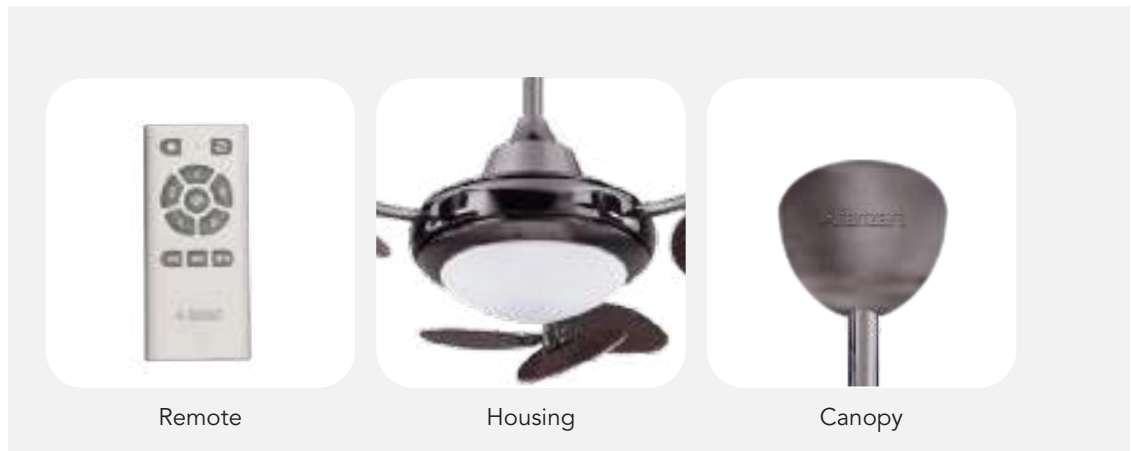

FEATURES

Colour: Gunmetal
Blade: Ply Wood, Walnut 9 nos
Sweep: 965 mm / 38 in
Motor Spec: (78 x 20 mm) x 3 AC
Fan Height: 482.6 mm / 19 in
Light Kit: Multi Colour LED (20W)
Remote Control Included