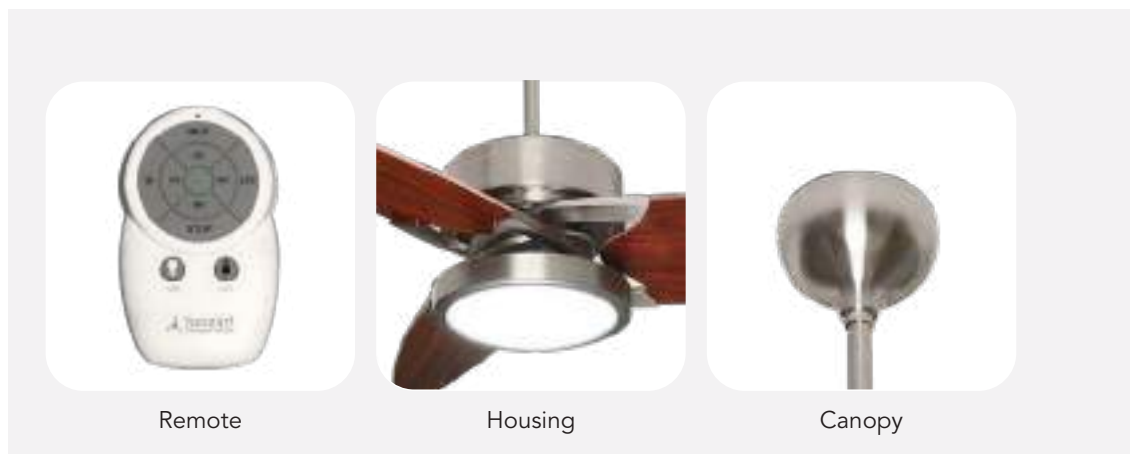

Remote

Housing

Canopy