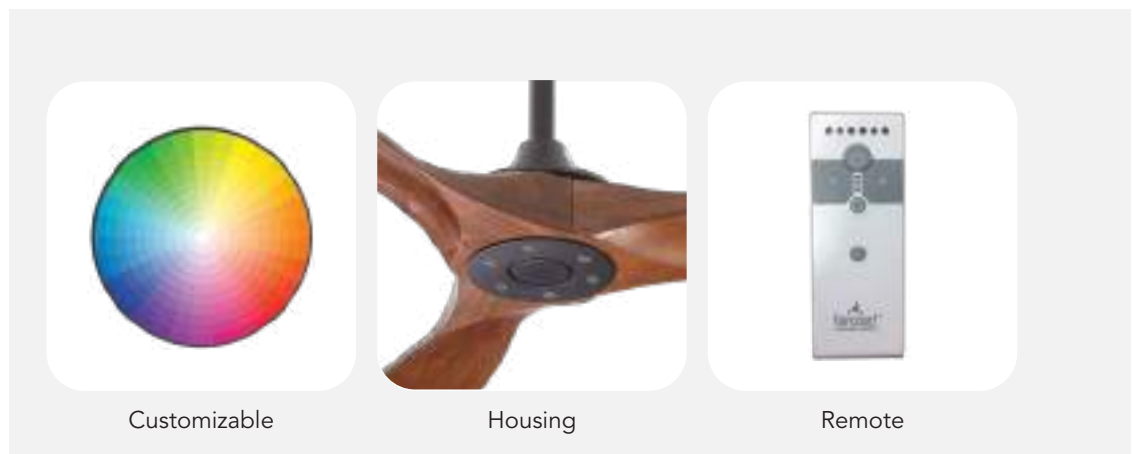

FEATURES

Colour: Dark Brown
Blade: Medium Mahogany
Natural Wood 3 nos
Sweep: 1321 mm / 52 in
Motor Spec: 155 x 16 mm DC
Fan Height: 460 mm / 18.1 in
Airflow: 8030 CFM
Remote Control Included