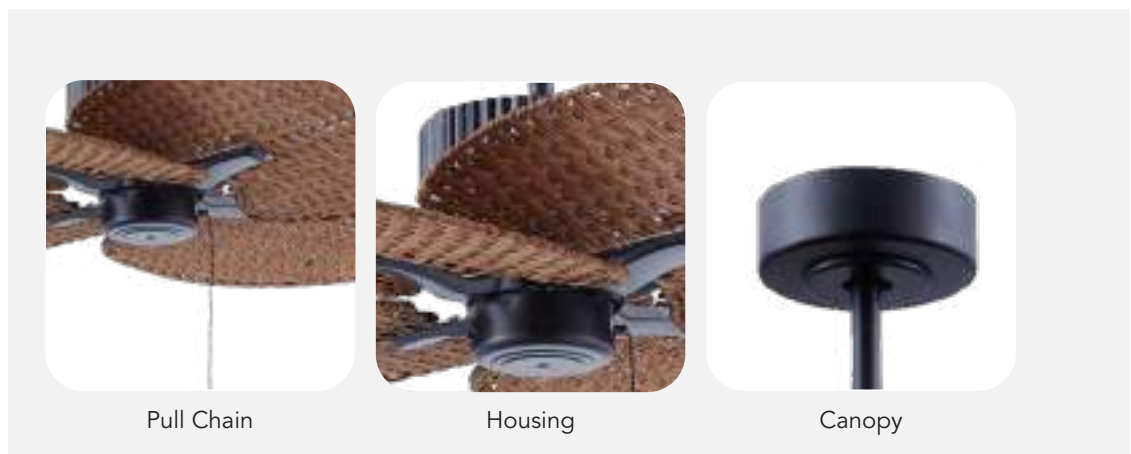

FEATURES

- Colour: Matte Black
- Blade: Original Rattan, 4 Nos
- Sweep: 1219 mm / 48 in
- Motor Spec: 172 x 15 mm AC
- Fan Height: 496 mm / 19.52 in
- Pull Chain Included
- Remote Control Can Be Integrated