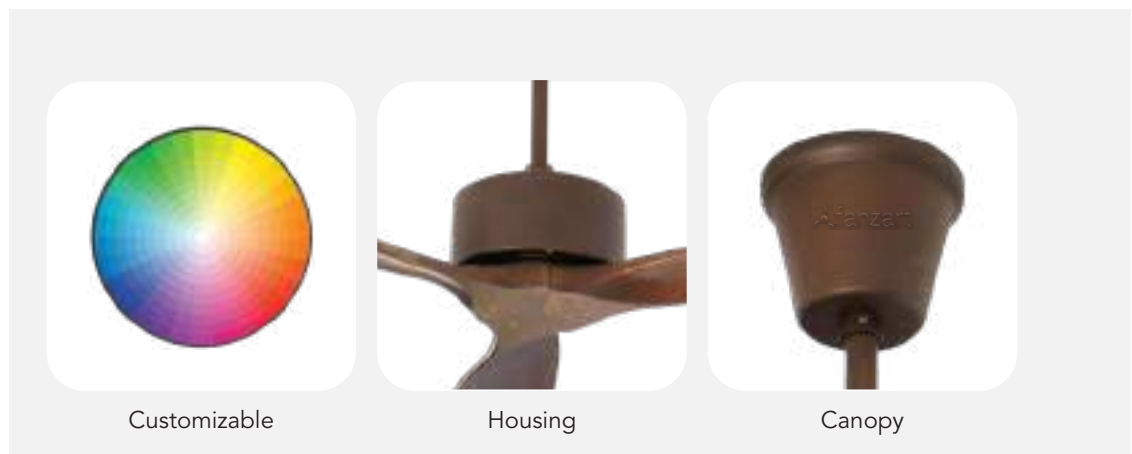

Customizable

Housing

Canopy