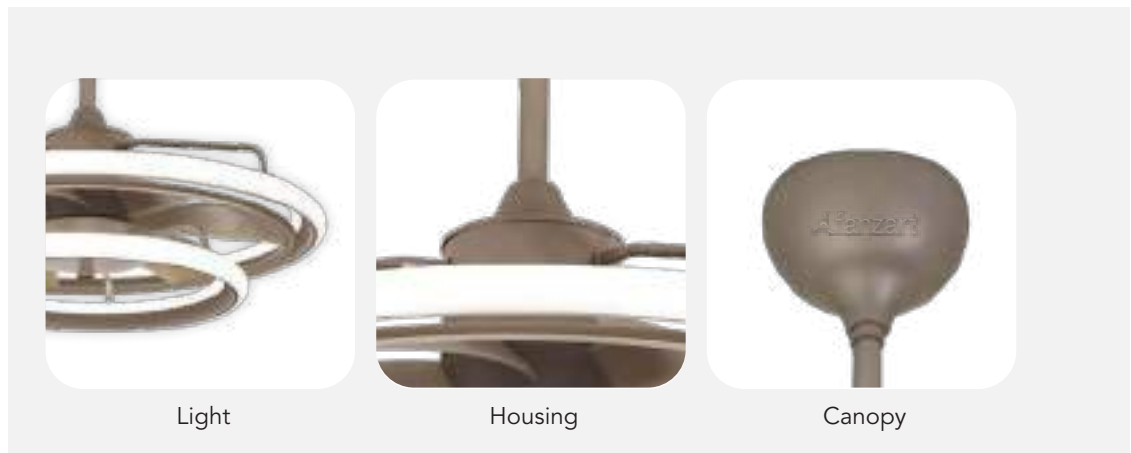

Housing

Canopy

FEATURES

Colour: Matte White / Beach Brown
Blade: High Quality ABS 6 Nos
Motor Spec: 110 x 8 mm DC
Sweep: 559 mm / 22 in
Light Kit: Multi Colour LED 112W
Fan Height: 554 mm / 21.8 in
Remote Control Included

Light