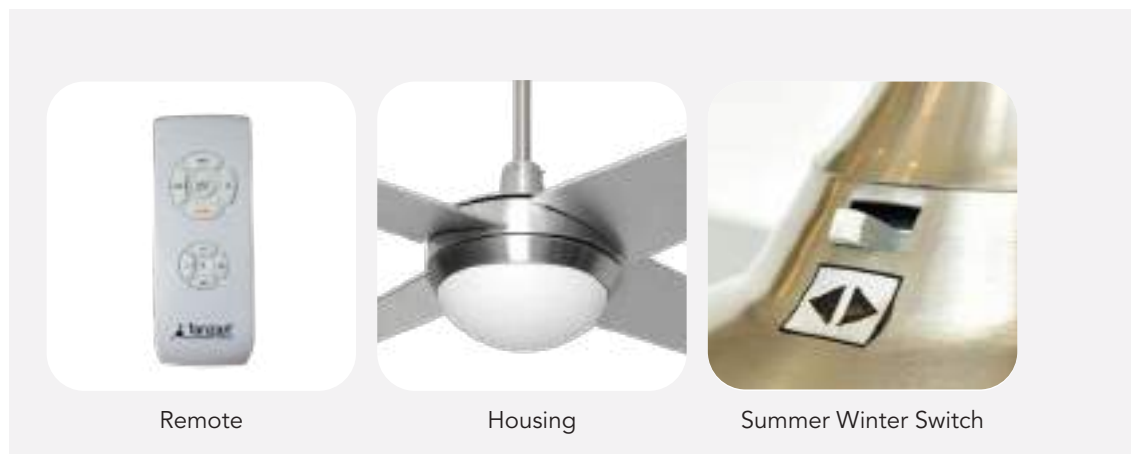

Housing

Summer Winter Switch

FEATURES

Colour: Matte Silver
Blade: Special Plywood
Silver Painted 4 nos
Sweep: 1321 mm / 52 in
Motor Spec: 153 x 18 mm AC
Fan Height: 500 mm / 19.6 in
Airflow: 6718 CFM
Light Kit: Multi Colour LED (12W)
Remote Control Included

Remote