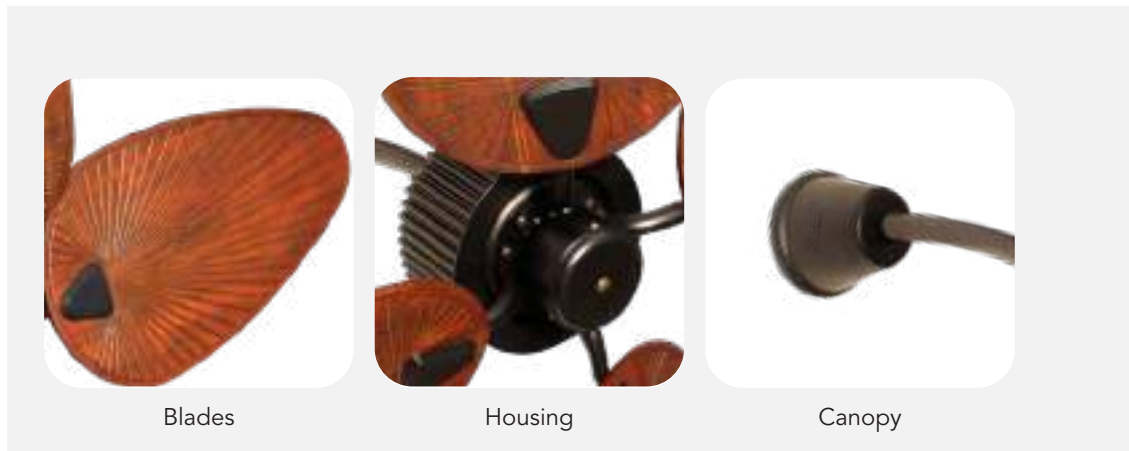

FEATURES

Colour: Black Housing
Blade: Hand Crafted Natural Wood
Cherry 4 nos
Sweep: 1321 mm / 52 in
Motor Spec: 188 x 18 mm AC
Distance From Wall: 635 mm / 25 in
Airflow: 9180 CFM
Wall Control Needed