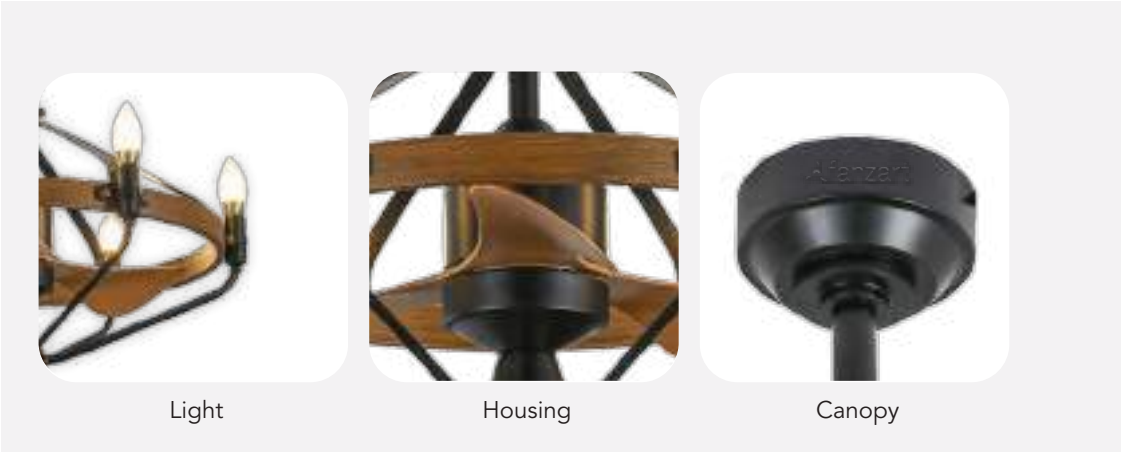

Housing

Canopy

FEATURES

Colour: Black & Wood Grain
Blade: PC, Wood Grain, 3 Nos
Sweep: 508 mm / 20 in
Motor Spec: 105 x 12 mm DC
Light Kit: Multi Colour LED
Fan Height: 520 mm / 20.47
Remote Control Included

Light