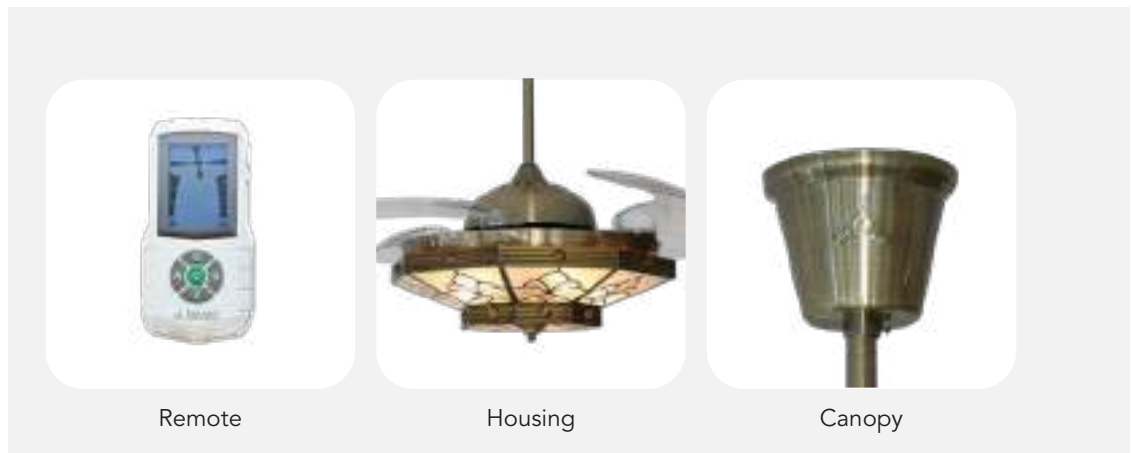

Housing

Canopy

FEATURES

- Colour: Antique Brass
- Blade: Retractable Fine Acrylic Transparent 4 nos
- Sweep: 1118mm / 44 in
- Motor Spec: 153 x 20 mm AC
- Fan Height: 620 mm / 24.4 in
- Airflow: 7945 CFM
- Light Kit: Multi Colour LED (36W)
- Remote Control Included

Remote