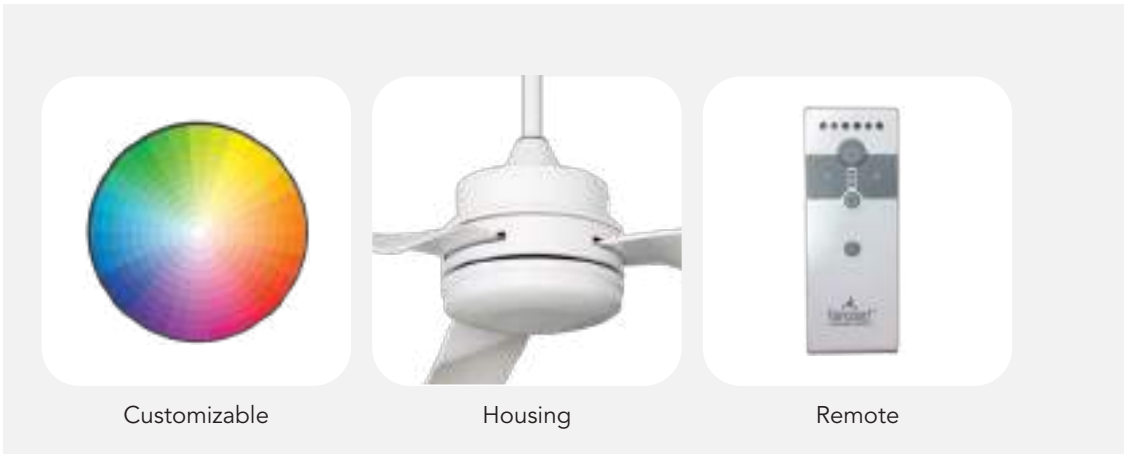

Housing

Remote

FEATURES

Colour: Glossy White
Blade: Fine ABS Blades
Glossy White 3 nos
Sweep: 1321 mm / 52 in
Motor Spec: 155 x 20 mm DC
Fan Height: 480 mm / 18.9 in
Airflow: 6710 CFM
Remote Control Included

Customizable