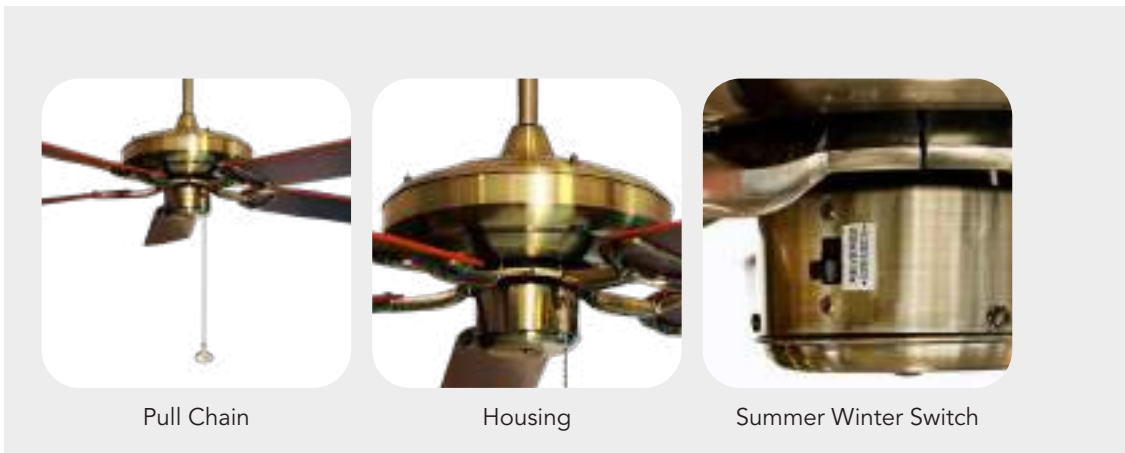

Housing

Summer Winter Switch

FEATURES

- Colour: Antique Brass
- Blade: Reversible Dual Colour Special Wood, Cherry / Walnut 5 nos
- Sweep: 1321 mm / 52 in
- Motor Spec: 188 x 12 mm AC
- Fan Height: 530 mm / 20.8 in
- Airflow: 6360 CFM
- Pull Chain Included
- Remote Control Can Be Integrated

Pull Chain