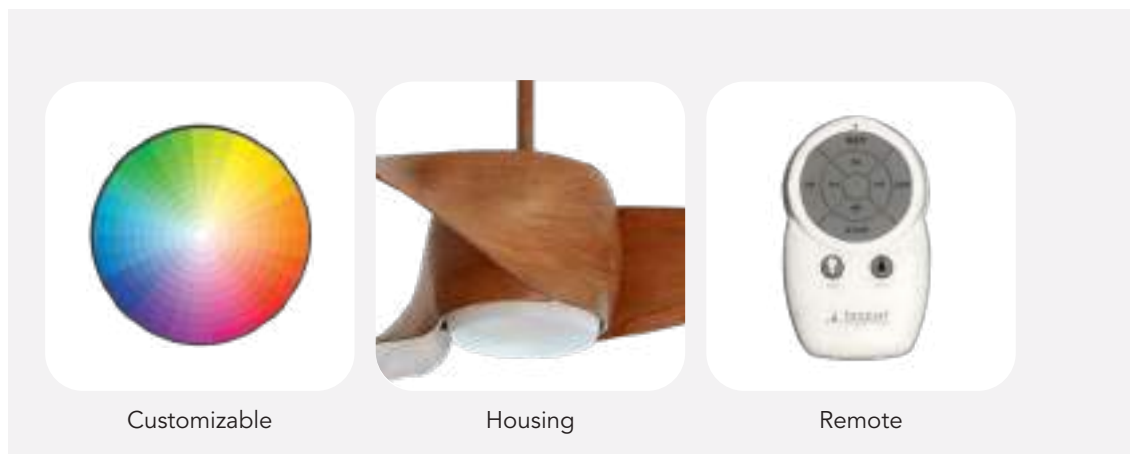

## FEATURES

- Colour: Danish Teak
- Blade: High Quality ABS  
Danish Teak 3 nos
- Sweep: 1270 mm / 50 in
- Motor Spec: 153 x 20 mm DC
- Fan Height: 500 mm / 19.6 in
- Airflow: 7060 CFM
- Light Kit: Multi Coloured LED (18W)
- Remote Control Included