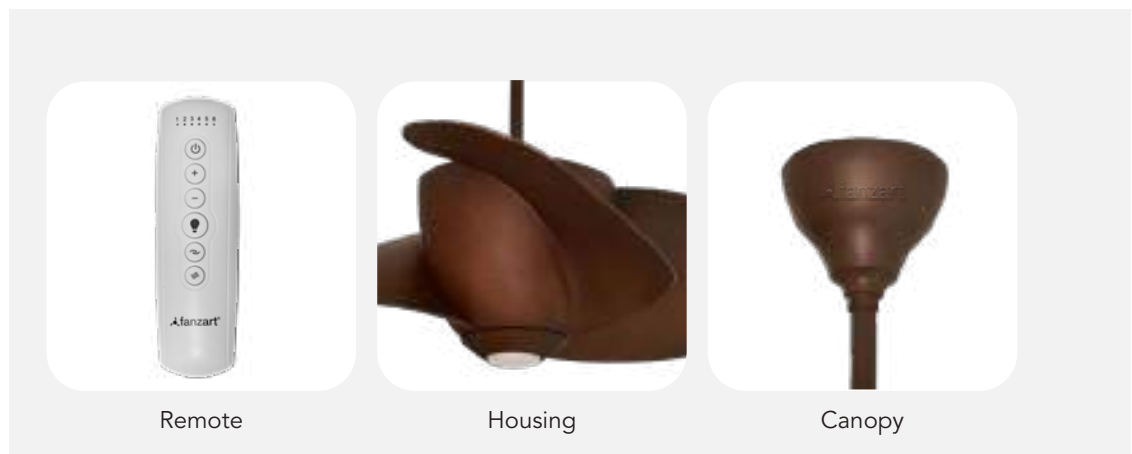

## FEATURES

Colour: Walnut / Glossy White  
Blade: ABS 3 nos  
Sweep: 1118 mm / 44 in  
Motor Spec: 153 x 8 mm DC  
Fan Height: 616 mm / 24.2 in  
Airflow: 7819 CFM  
Light Kit: LED (6W)  
Remote Control Included