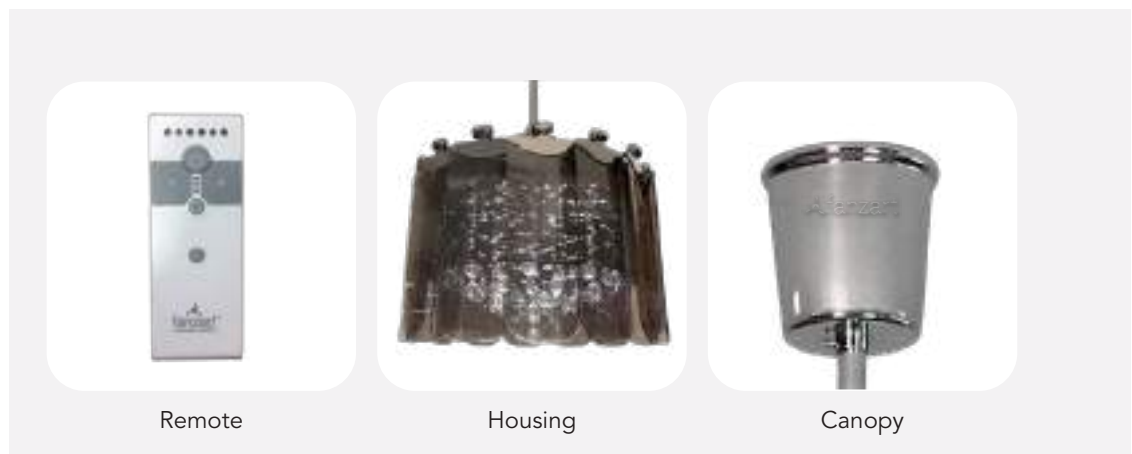

Remote

Housing

Canopy