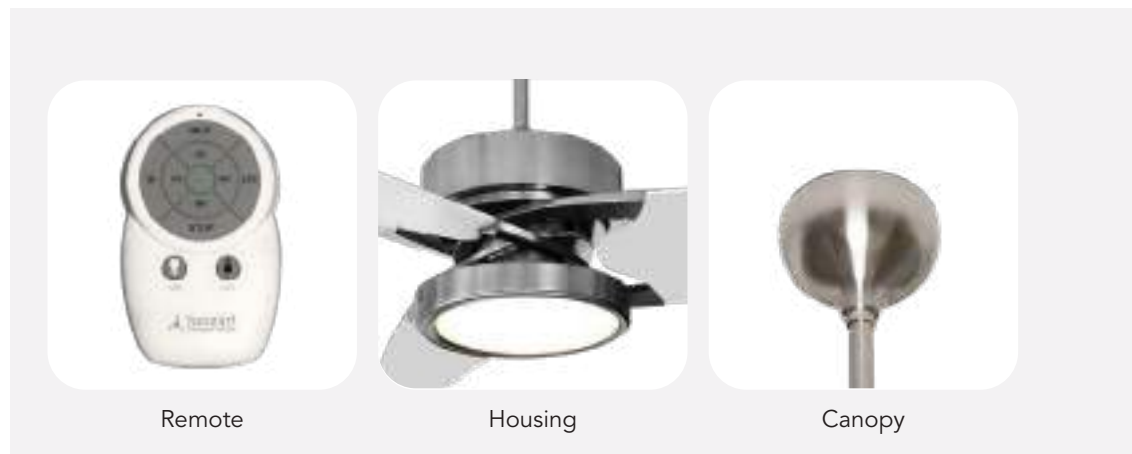

FEATURES

- Colour: Matte Silver
- Blade: Special Treated Plywood 3 nos
- Sweep: 1321 mm / 52 in
- Motor Spec: 153 x 15 mm DC
- Fan Height: 560 mm / 22 in
- Airflow: 7418 CFM
- Light Kit: Multi Coloured LED (18W)
- Remote Control Included