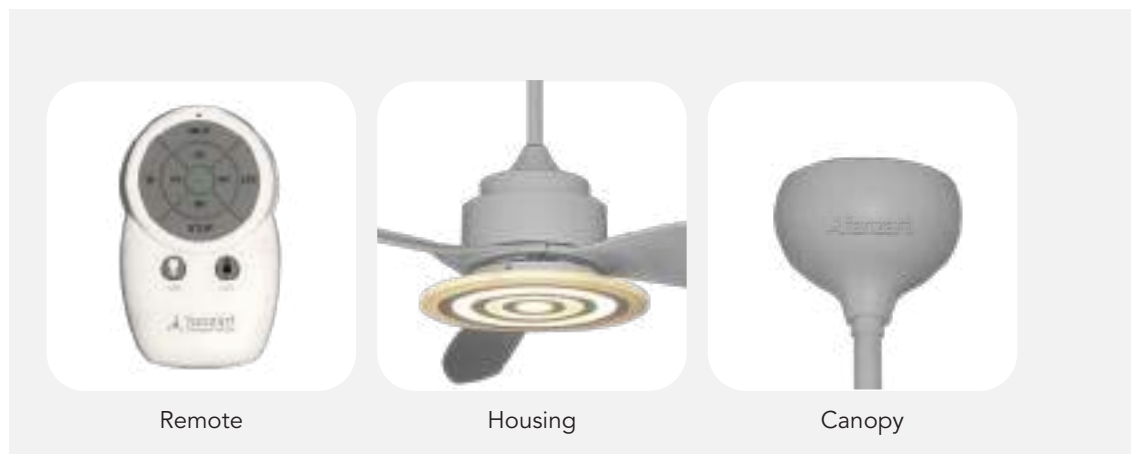

Housing

Canopy

FEATURES

- Colour: Matte White
- Blade: High Quality ABS White 3 nos
- Sweep: 1372 mm / 54 in
- Motor Spec: 188 x 20 mm AC
- Fan Height: 530 mm / 20.8 in
- Airflow: 8125 CFM
- Light Kit Multi Coloured LED (42W)
- Remote Control Included

Remote