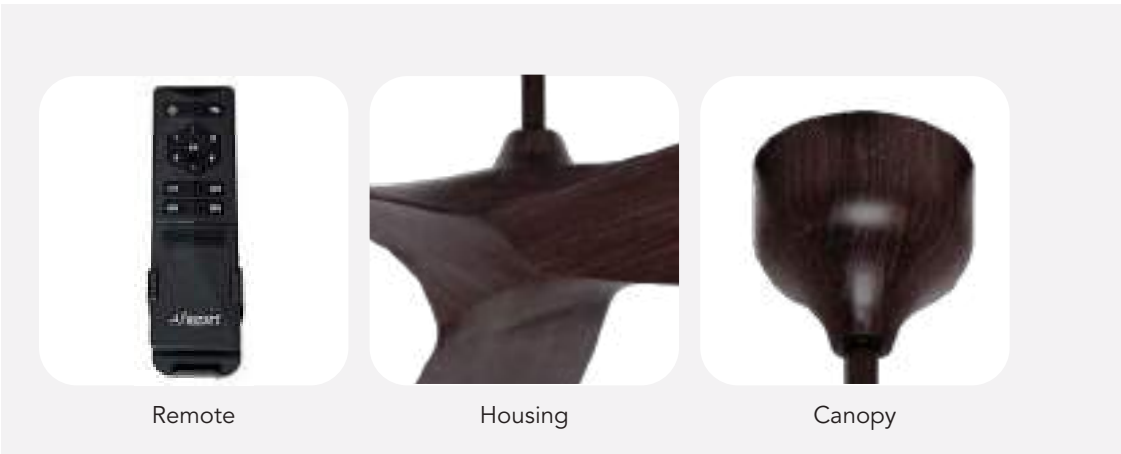

Housing

Canopy

FEATURES

Colour: Walnut
Blade: ABS, Walnut, 3 Nos.
Sweep: 1321 mm / 52 in
Motor Spec: 153 x 15 mm DC
Fan Height: 470 mm / 18.5 in
Airflow: 7764 CFM
Remote Control Included

Remote