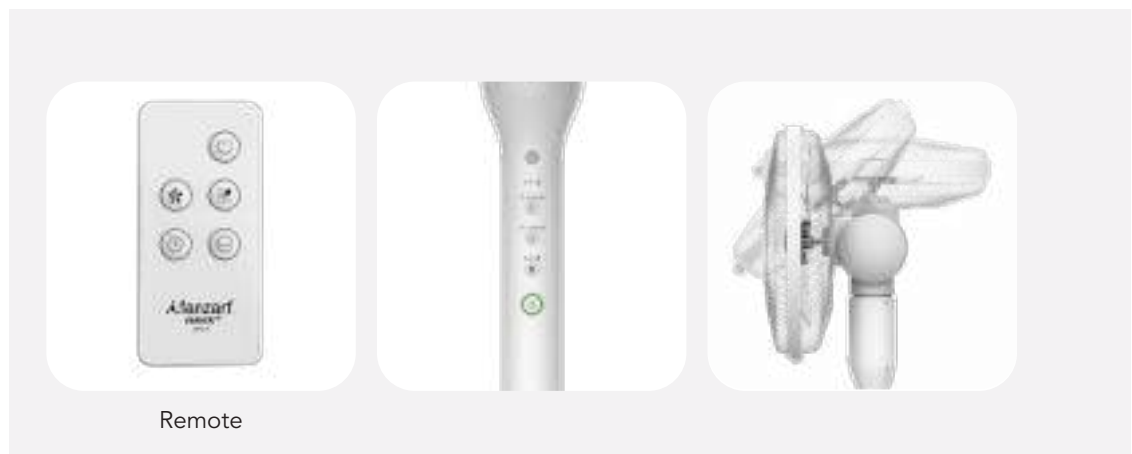

HAWK PLUS

S

FEATURES

Colour: White
Air Velocity: 4 m/s
Max Flux: > 4200 m³/h
Oscillation: 60°, 90°, 180°, 360°
Noise Level: < 55 dB
Wattage: 65 W
Fan Height: 1371 mm / 54 in
(Convertible) 863 mm / 34 in
Remote Control Included

Remote