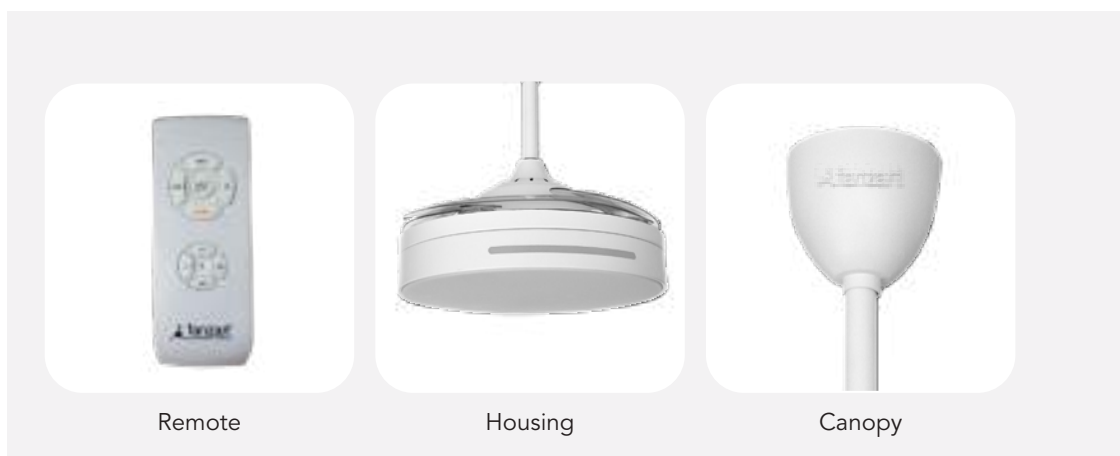

FEATURES

Colour: Matte White
Blade: Retractable Fine Acrylic
Transparent 4 nos
Sweep: 1067 mm / 42 in
Motor Spec: 153 x 12 mm AC
Fan Height: 460 mm / 18.1 in
Airflow: 6461CFM
Light Kit: Multi Coloured LED (36W)
Remote Control Included