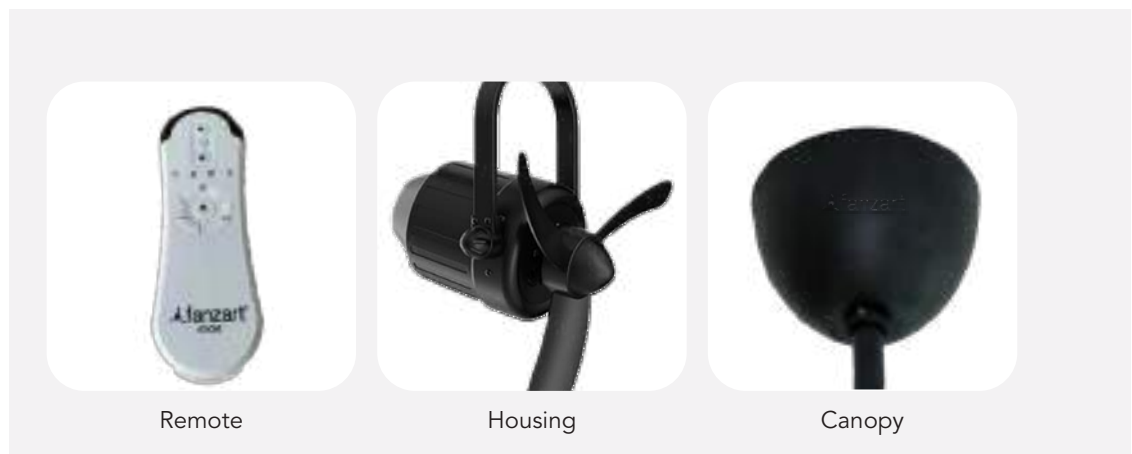

Housing

Canopy

FEATURES

Colour: Matte Black / Matte White
Blade: ABS 3 nos
Sweep: 381 mm / 15 in
Motor Spec: 85 x 8 mm DC
Fan Height: 584.2mm / 23in (wall)
609.6mm / 24in (ceiling)
Distance from Wall: 381mm / 15in
Airflow: 9221 CFM
Oscillation: 90°
Remote Control Included

Remote