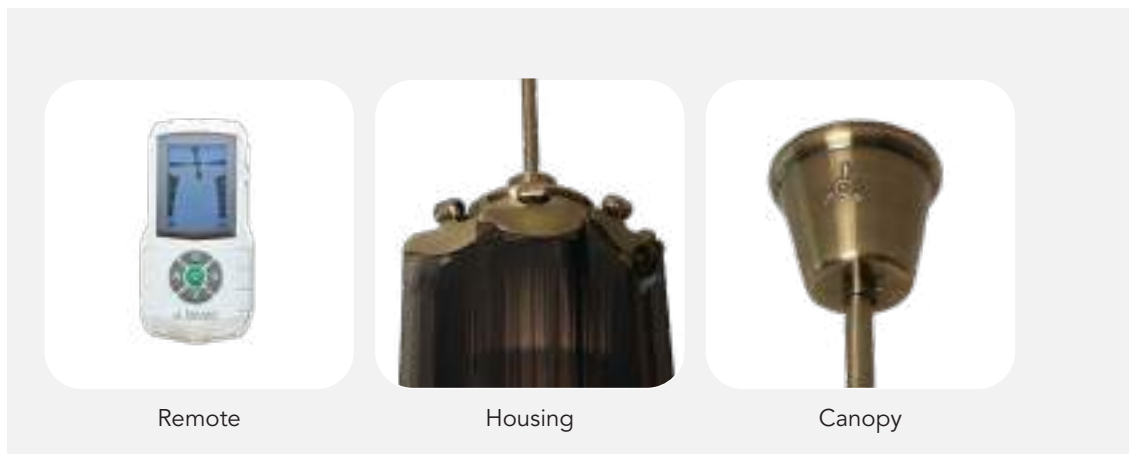

FEATURES

- Colour: Antique Brass
- Blade: Collapsible Fine Acrylic Blades
  Transparent Black 8 nos
- Sweep: 1067 mm / 42 in
- Motor Spec: 188 x 15 mm AC
- Fan Height: 780 mm / 30.7 in
- Airflow: 6710 CFM
- Light Kit: LED E27 x 1 (3W)
- Remote Control Included