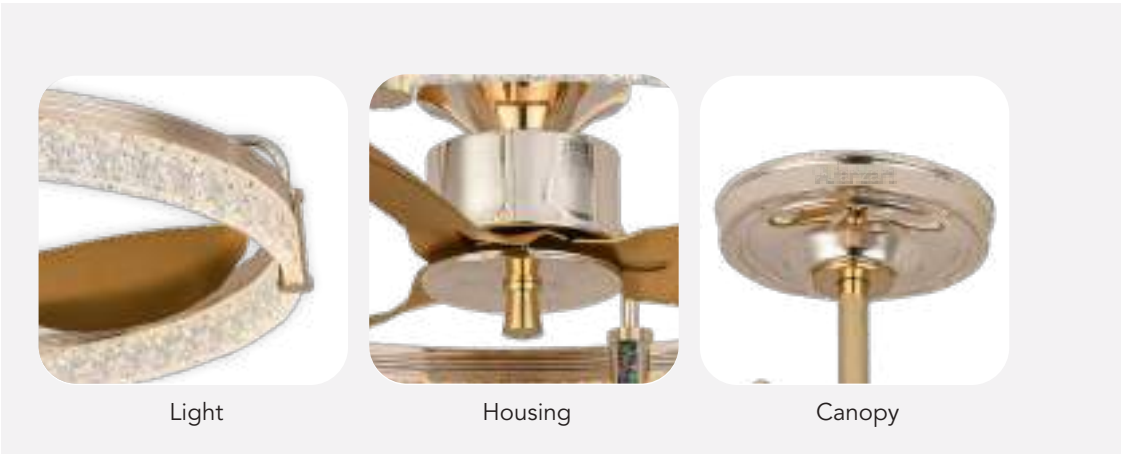

Housing

Canopy

FEATURES

Colour: Gold
Blade: Aluminium,
Champagne Gold, 3 Nos
Sweep: 711 mm / 28 in
Motor Spec: 105 x 20 mm DC
Light Kit: Multi Colour LED
Fan Height: 350 mm / 13.77 in
Remote Control Included

Light