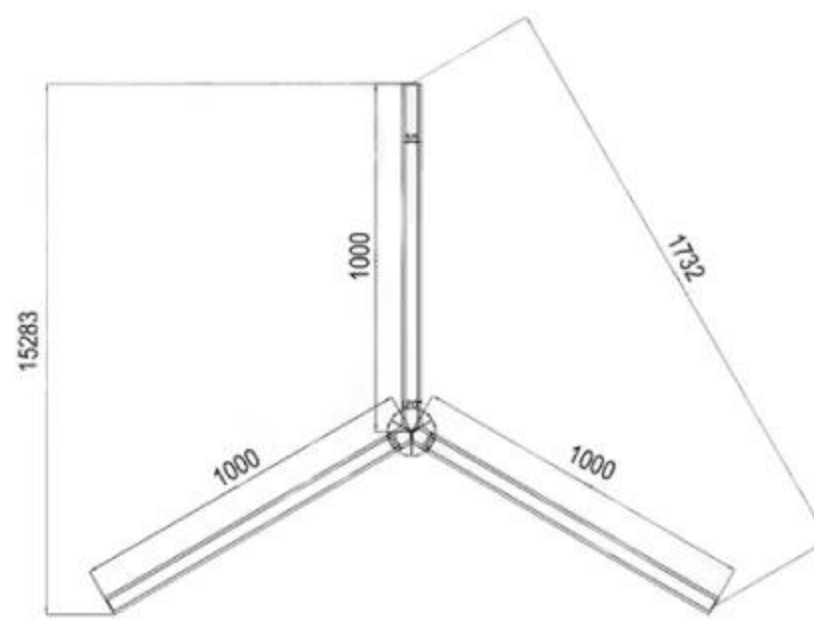

PRODUCT SPECIFICATIONS

Product Type : Hanging / Suspended Light

CRI : 80

Product Name : Drop Light

THD : <15

Product Code : UHLS-Y-600_1000-LINEAR

Operating Temperature : -10°C to +60°C

Wattage : 54W / 108W

Material : Aluminium

CCT : 3000K / 4000K / 6000K

Beam Angle : 120°

Outer Body Color : White / Black

LED : CREE / Bridgelux

Input Voltage : 185-265V

DRIVER OPTIONS

SPECIAL ADDITIONAL FEATURES