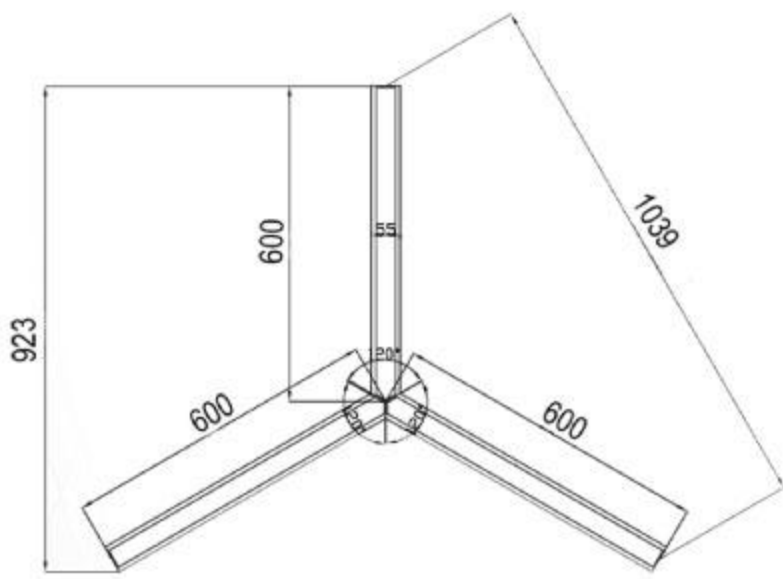

PRODUCT SPECIFICATIONS

Product Type : Hanging / Suspended Light

CRI : 80

Product Name : Drop Light

THD : <15

Product Code : UHLS-Y-600_1000-LINEAR

Operating Temperature : -10°C to +60°C

Wattage : 54W / 108W

Material : Aluminium

CCT : 3000K / 4000K / 6000K

Beam Angle : 120°

Outer Body Color : White / Black

LED : CREE / Bridgelux

Input Voltage : 185-265V

DRIVER OPTIONS

SPECIAL ADDITIONAL FEATURES