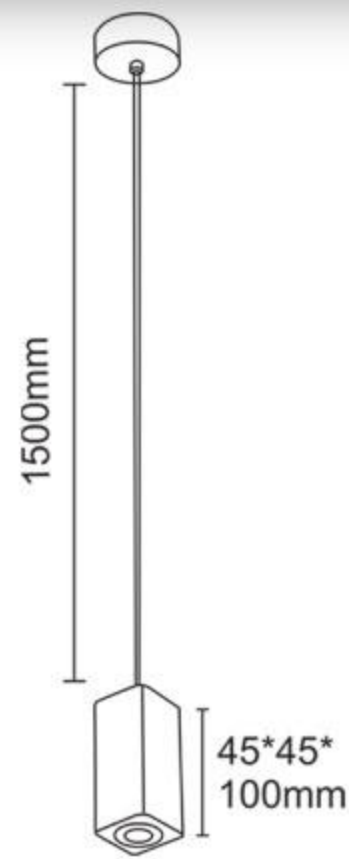

PRODUCT SPECIFICATIONS

Product Type : Hanging / Suspended Light

CRI : 80

Product Name : Drop Light

THD : <15

Product Code : UHLS- 07- 210318

Operating Temperature : -10°C to +60°C

Wattage : 07W

Material : GYPSUM

CCT : 3000K / 4000K / 6000K

Beam Angle : 38°

Outer Body Color : White / Grey

LED : CREE / Bridgelux

Input Voltage : 185-265V

DRIVER OPTIONS

SPECIAL ADDITIONAL FEATURES