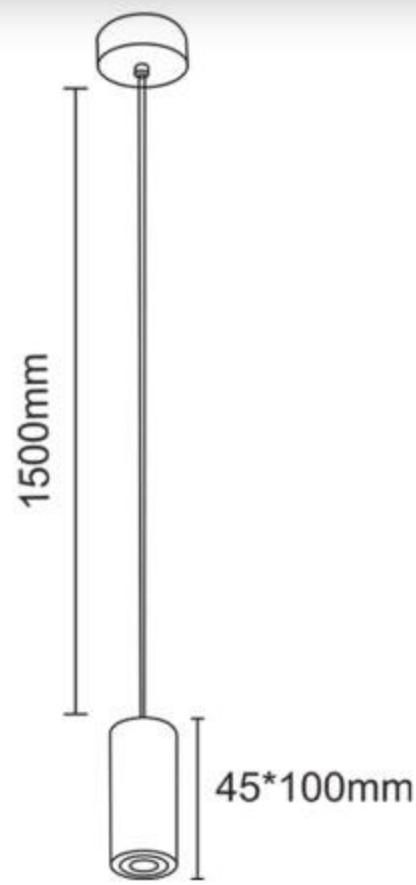

PRODUCT SPECIFICATIONS

Product Type : Hanging / Suspended Light

CRI : 80

Product Name : Drop Light

THD : <15

Product Code : UHLS- 07- 210319

Operating Temperature : -10°C to +60°C

Wattage : 07W

Material : GYPSUM

CCT : 3000K / 4000K / 6000K

Beam Angle : 38°

Outer Body Color : White / Grey

LED : CREE / Bridgelux

Input Voltage : 185-265V

DRIVER OPTIONS

SPECIAL ADDITIONAL FEATURES