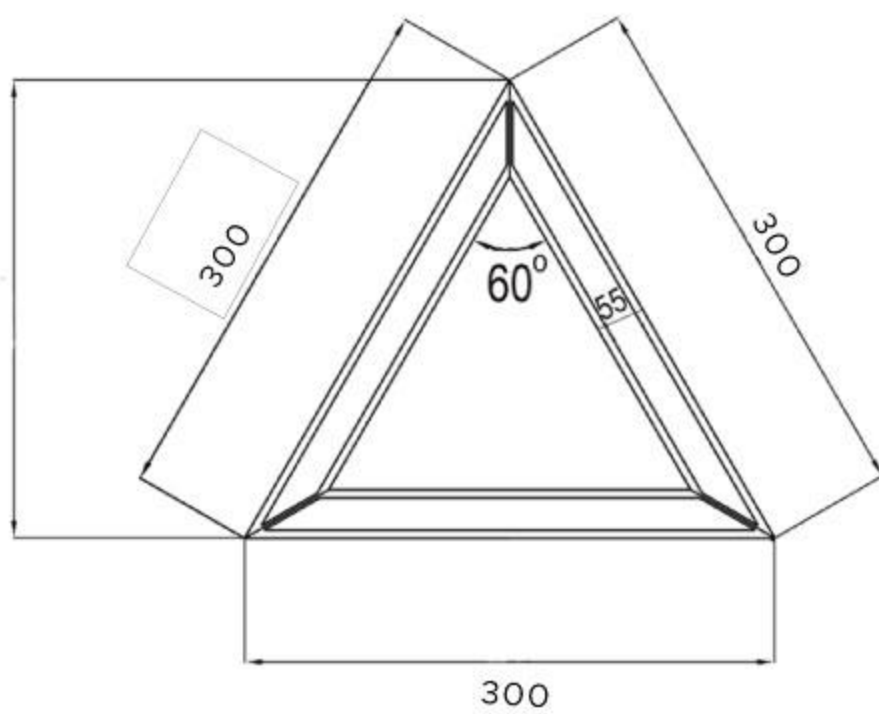

PRODUCT SPECIFICATIONS

Product Type : Hanging / Suspended Light

CRI : 80

Product Name : Drop Light

THD : <15

Product Code : UHLS-TRIANGLE-300

Operating Temperature : -10°C to +60°C

Wattage : 54W

Material : Aluminium

CCT : 3000K / 4000K / 6000K

Beam Angle : 120°

Outer Body Color : Black / White

LED : CREE / Bridgelux

Input Voltage : 185-265V

DRIVER OPTIONS

SPECIAL ADDITIONAL FEATURES