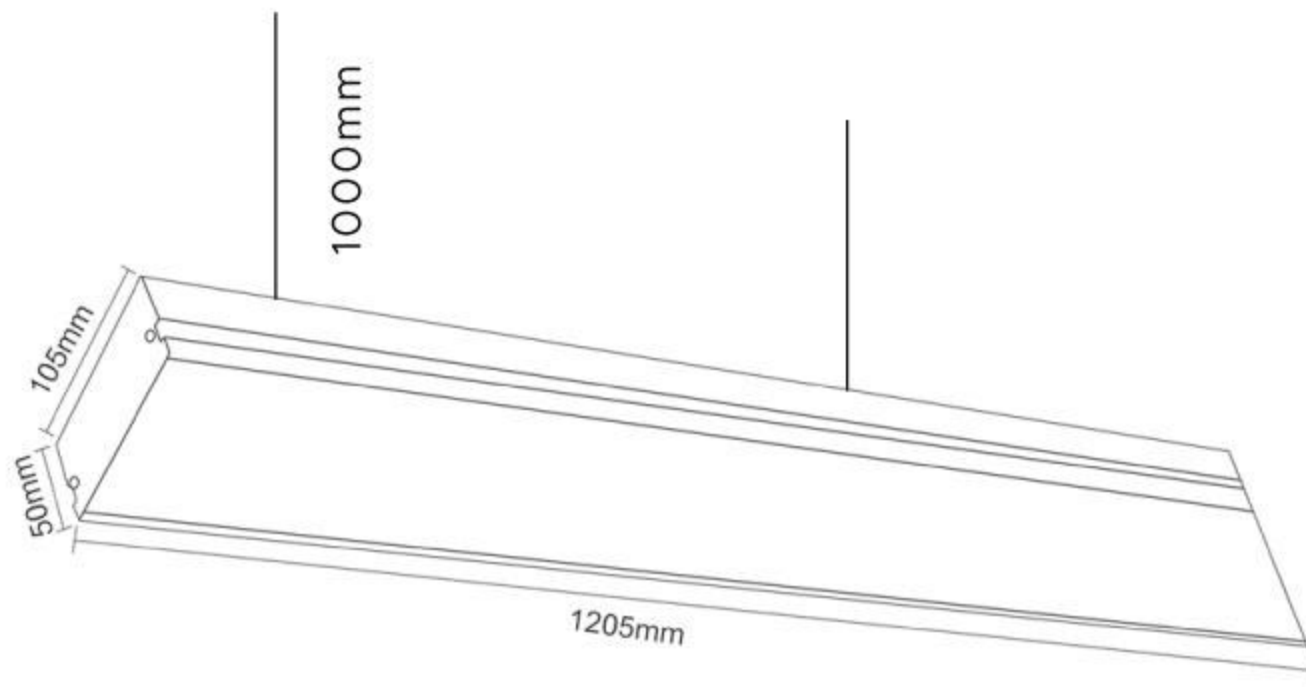

PRODUCT SPECIFICATIONS

Product Type : Hanging / Suspended Light

CRI : 90

Product Name : Drop Light

THD : <15

Product Code : UHLS-56-LRHL

Operating Temperature : -10°C to +60°C

Wattage : 56W

Material : Aluminium

CCT : 3000K / 4000K / 6000K

Beam Angle : 120°

Outer Body Color : Black / White / Wooden

LED : CREE / Bridgelux

Input Voltage : 185-265V

DRIVER OPTIONS

SPECIAL ADDITIONAL FEATURES