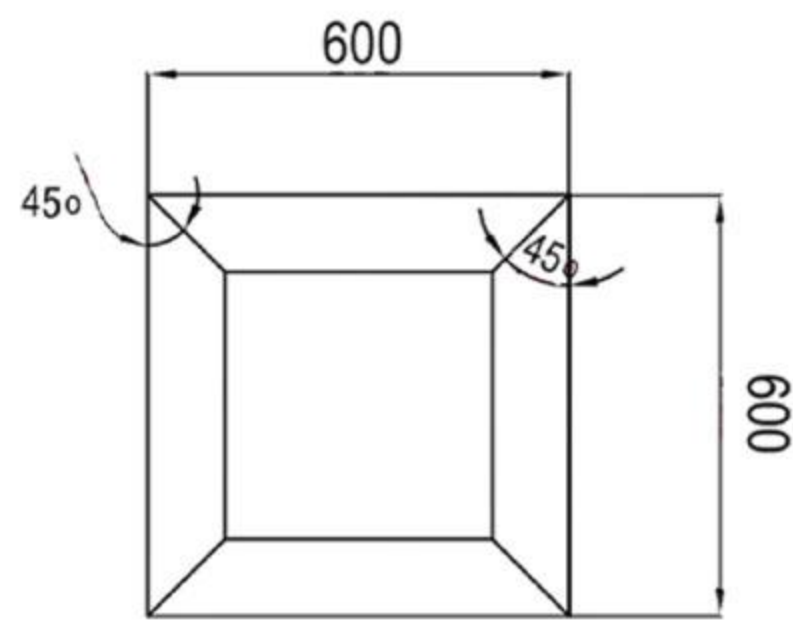

PRODUCT SPECIFICATIONS

Product Type : Hanging / Suspended Light

CRI : 80

Product Name : Drop Light

THD : <15

Product Code : UHLS-SQUARE-300_600

Operating Temperature : -10°C to +60°C

Wattage : 36W / 72W

Material : Aluminium

CCT : 3000K / 4000K / 6000K

Beam Angle : 120°

Outer Body Color : White / Black

LED : CREE / Bridgelux

Input Voltage : 185-265V

DRIVER OPTIONS

SPECIAL ADDITIONAL FEATURES