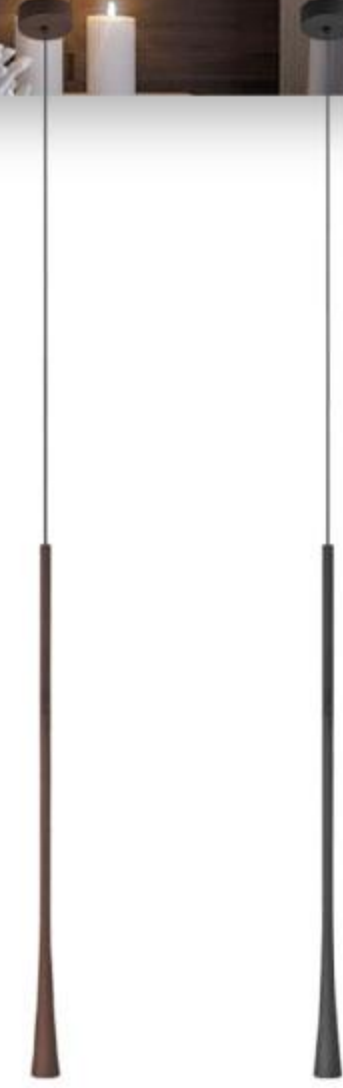

PRODUCT SPECIFICATIONS

Product Type : Hanging / Suspended Light

CRI : 80

Product Name : Drop Light

THD : <15

Product Code : UHLS- 09- 210259

Operating Temperature : -10°C to +60°C

Wattage : 09W

Material : Aluminium

CCT : 3000K / 4000K / 6000K

Beam Angle : 38°

Outer Body Color : Black / Coffee

LED : CREE / Bridgelux

Input Voltage : 185-265V

DRIVER OPTIONS

SPECIAL ADDITIONAL FEATURES