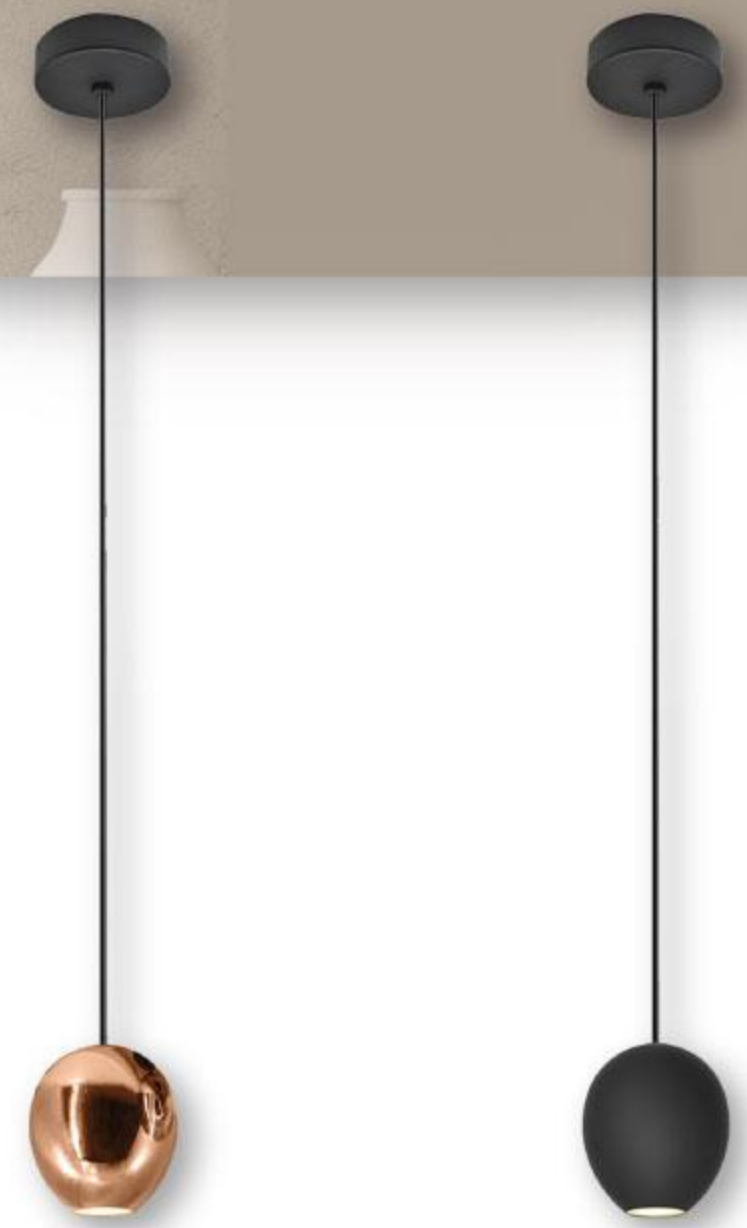

PRODUCT SPECIFICATIONS

Product Type : Hanging / Suspended Light

CRI : 80

Product Name : Drop Light

THD : <15

Product Code : UHLS- 07- 210322

Operating Temperature : -10°C to +60°C

Wattage : 07W

Material : Aluminium

CCT : 3000K / 4000K / 6000K

Beam Angle : 38°

Outer Body Color : Rose Gold / Black

LED : CREE / Bridgelux

Input Voltage : 185-265V

DRIVER OPTIONS

SPECIAL ADDITIONAL FEATURES