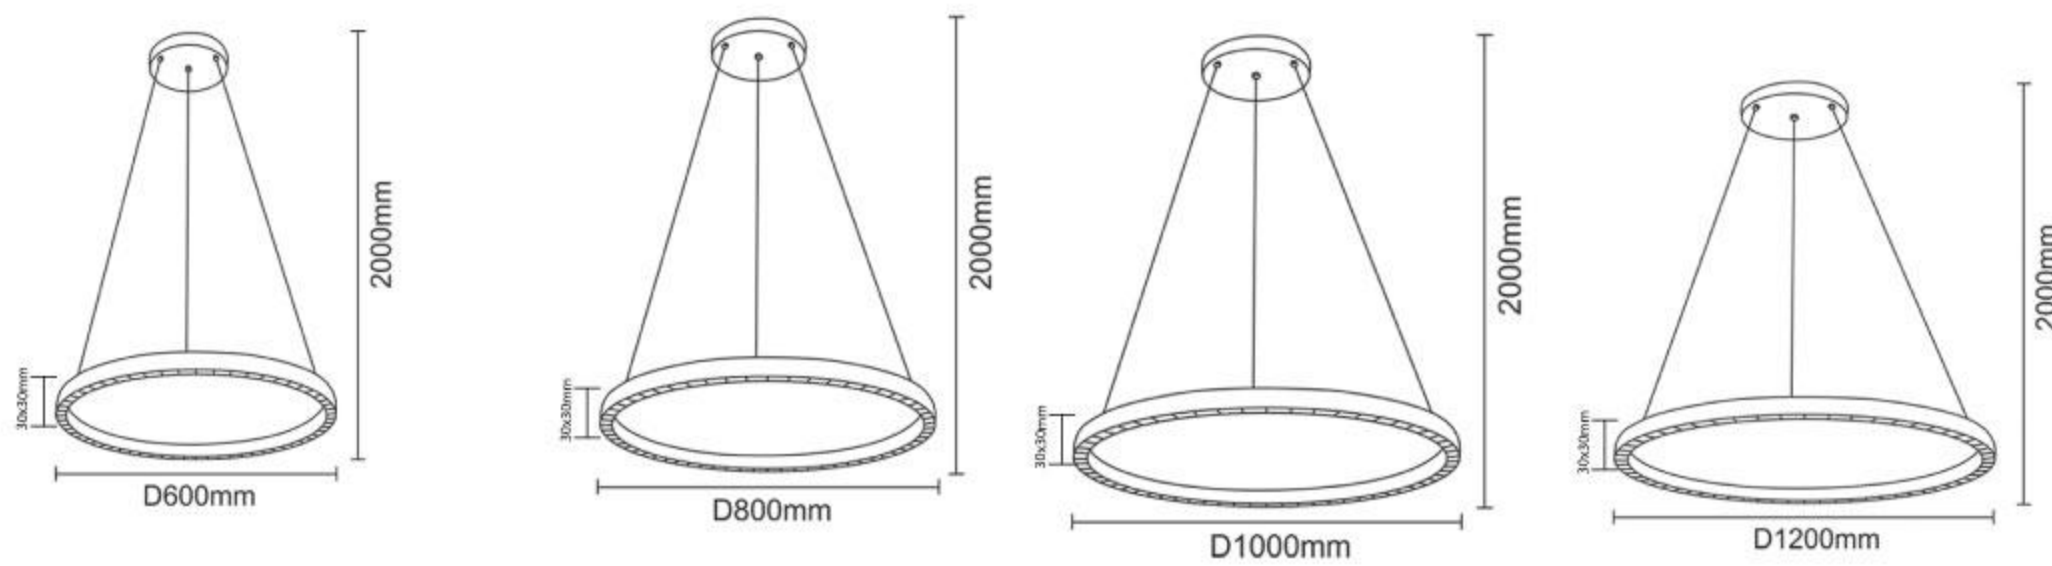

PRODUCT SPECIFICATIONS

Product Type : Hanging / Suspended Light

CRI : 80

Product Name : Drop Light

THD : <15

Product Code : UHLS-ROL-600_800_1000_1200

Operating Temperature : -10°C to +60°C

Wattage : 30W / 40W / 50W / 60W

Material : Aluminium

CCT : 3000K / 4000K / 6000K

Beam Angle : 24°

Outer Body Color : Black / Gold

LED : CREE / Bridgelux

Input Voltage : 185-265V

DRIVER OPTIONS

SPECIAL ADDITIONAL FEATURES