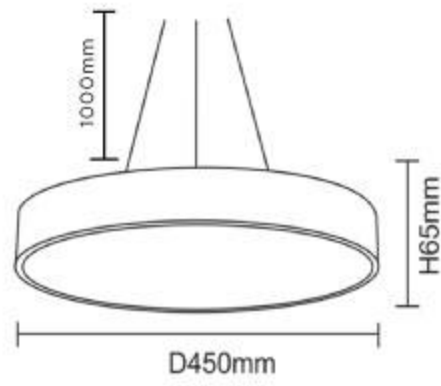

PRODUCT SPECIFICATIONS

Product Type : Hanging / Suspended Light

Product Name : Drop Light

Product Code : UHLS-DRUM-300_450_600_900

Wattage : 24W / 30W / 36W / 72W

CCT : 3000K / 4000K / 6000K

Outer Body Color : White / Black / Rose Gold / Brass Gold

Input Voltage : 185-265V

CRI : 80

THD : <15

Operating Temperature : -10°C to +60°C

Material : Aluminium

Beam Angle : 120°

LED : CREE / Bridgelux

DRIVER OPTIONS

SPECIAL ADDITIONAL FEATURES

Control by Remote, Keypad, APP

Voice Assistance

Scene Control by Remote, Keypad, APP

CCT Tunable