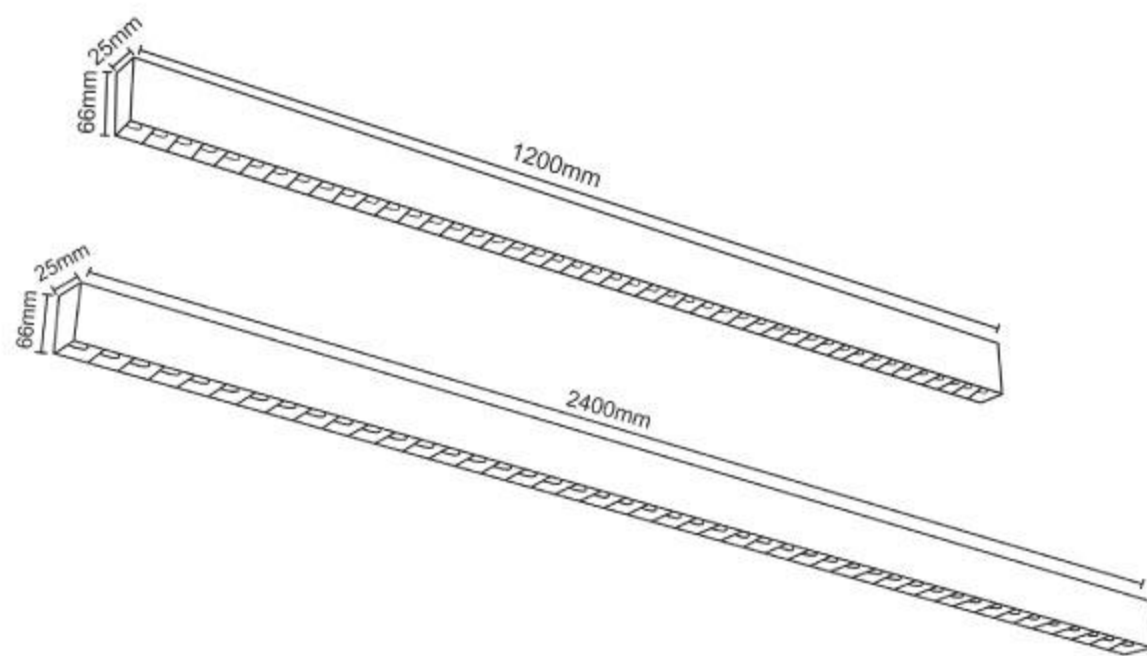

PRODUCT SPECIFICATIONS

Product Type : Hanging / Suspended Light

CRI : 80

Product Name : Drop Light

THD : <15

Product Code : UHLS-42_84-GRL-C

Operating Temperature : -10°C to +60°C

Wattage : 42W / 84W

Material : Aluminium

CCT : 3000K / 4000K /

Beam Angle : 120°

Outer Body Color : White / Black

LED : Bridgelux

Input Voltage : 185-265V

DRIVER OPTIONS

SPECIAL ADDITIONAL FEATURES