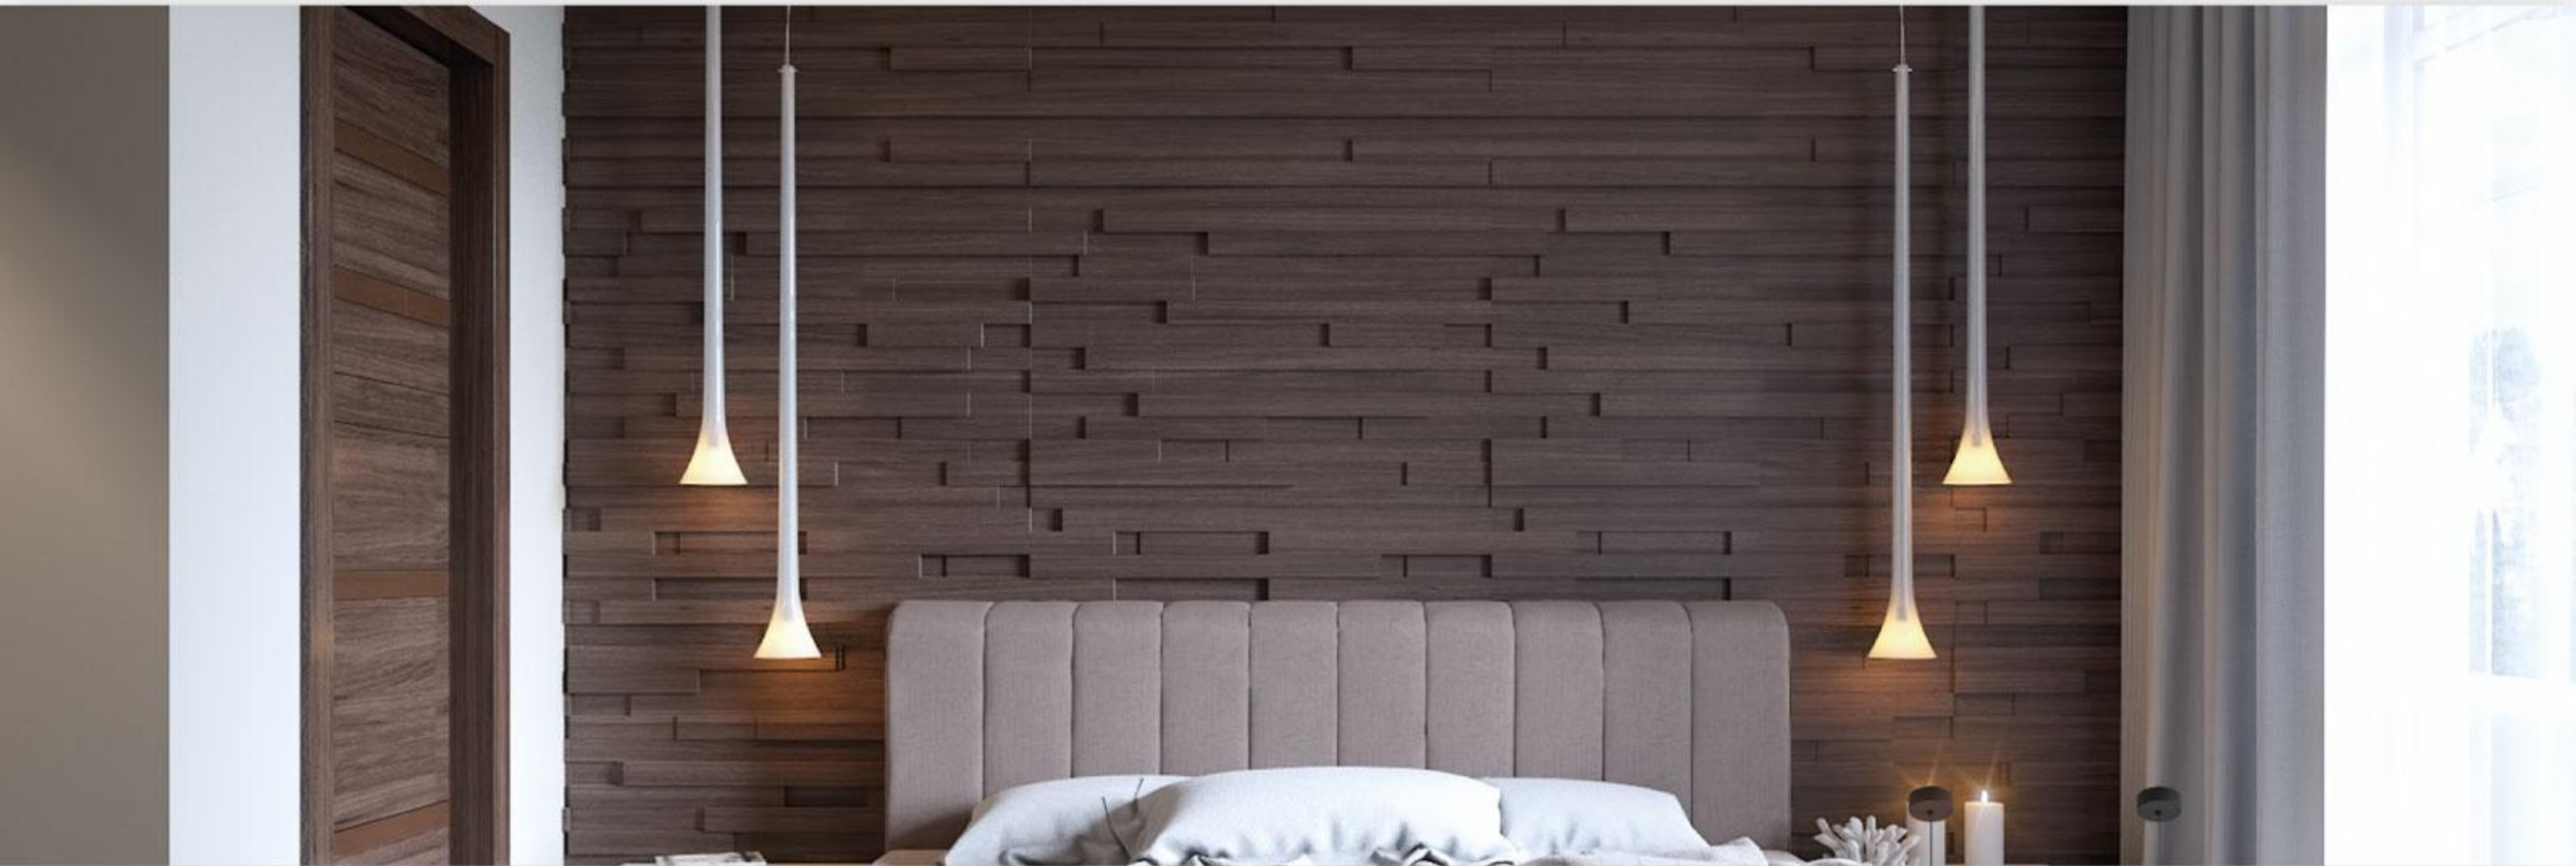

PRODUCT SPECIFICATIONS

Product Type : Hanging / Suspended Light

CRI : 80

Product Name : Drop Light

THD : <15

Product Code : UHLS- 09- 210259

Operating Temperature : -10°C to +60°C

Wattage : 09W

Material : Aluminium

CCT : 3000K / 4000K / 6000K

Beam Angle : 38°

Outer Body Color : Black / Coffee

LED : CREE / Bridgelux

Input Voltage : 185-265V

DRIVER OPTIONS

SPECIAL ADDITIONAL FEATURES