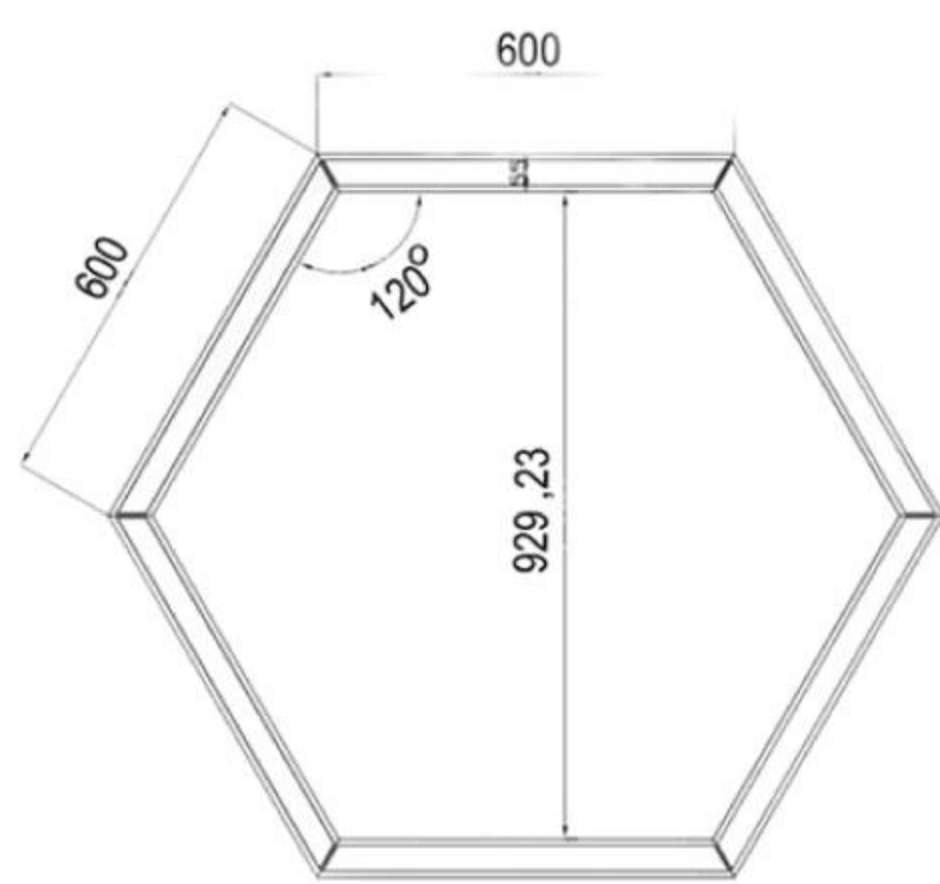

UNISER

HANGING LIGHT SERIES

PRODUCT SPECIFICATIONS

Product Type : Hanging / Suspended Light

CRI : 80

Product Name : Drop Light

THD : <15

Product Code : 18-UHLS-HEXA-300_600

Operating Temperature : -10°C to +60°C

Wattage : 54W / 108W

Material : Aluminium

CCT : 3000K / 4000K / 6000K

Beam Angle : 120°

Outer Body Color : White / Black

LED : CREE / Bridgelux

Input Voltage : 185-265V

DRIVER OPTIONS

SPECIAL ADDITIONAL FEATURES

Control by Remote, Keypad, APP

Voice Assistance

Scene Control by Remote, Keypad, APP

CCT Tunable