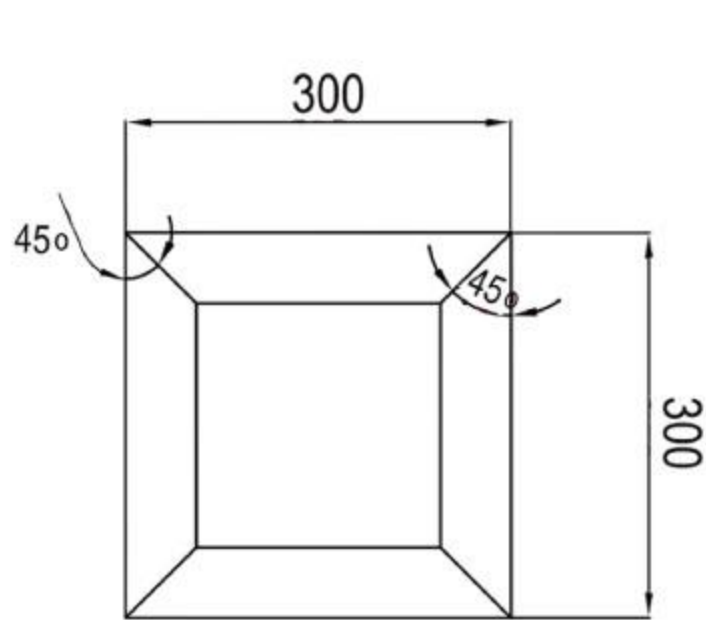

PRODUCT SPECIFICATIONS

Product Type : Hanging / Suspended Light

CRI : 80

Product Name : Drop Light

THD : <15

Product Code : UHLS-SQUARE-300_600

Operating Temperature : -10°C to +60°C

Wattage : 36W / 72W

Material : Aluminium

CCT : 3000K / 4000K / 6000K

Beam Angle : 120°

Outer Body Color : White / Black

LED : CREE / Bridgelux

Input Voltage : 185-265V

DRIVER OPTIONS

SPECIAL ADDITIONAL FEATURES