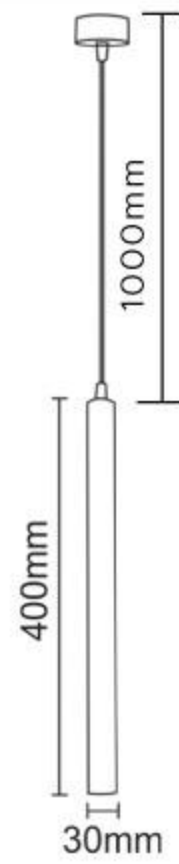

PRODUCT SPECIFICATIONS

Product Type : Hanging / Suspended Light

CRI : 80

Product Name : Drop Light

THD : <15

Product Code : UHLS-07PL-047-C

Operating Temperature : -10°C to +60°C

Wattage : 07W

Material : Aluminium

CCT : 3000K / 4000K / 6000K

Beam Angle : 24°

Outer Body Color : Gold / Black

LED : CREE / Bridgelux

Input Voltage : 185-265V

DRIVER OPTIONS

SPECIAL ADDITIONAL FEATURES