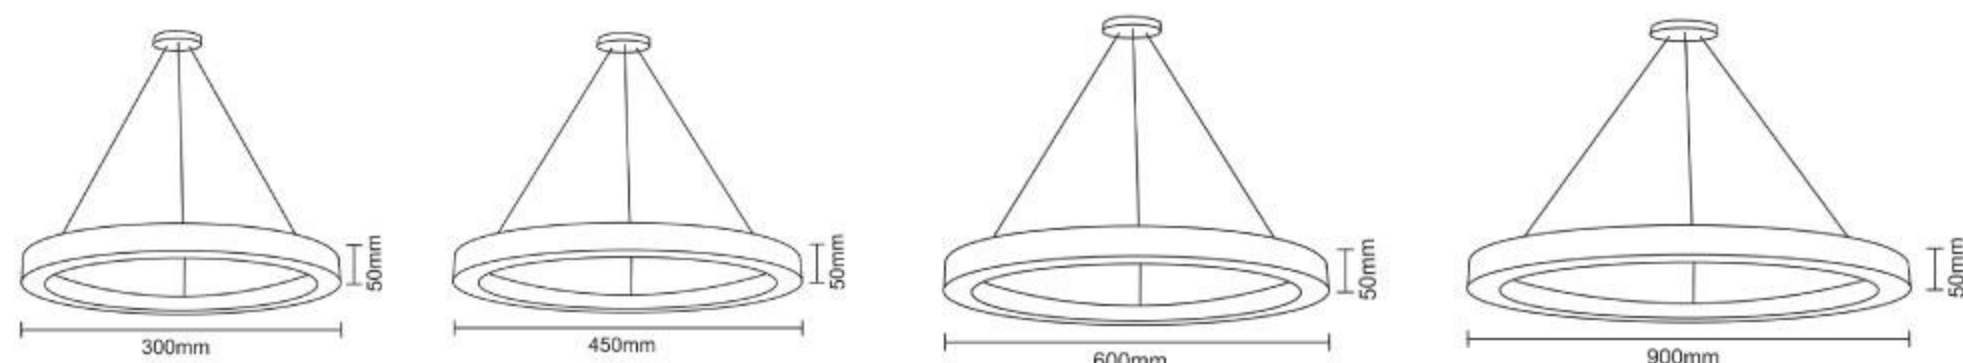

PRODUCT SPECIFICATIONS

Product Type : Hanging / Suspended Light

CRI : 80

Product Name : Drop Light

THD : <15

Product Code : UHLS-DNUT-300_450_600_900

Operating Temperature : -10°C to +60°C

Wattage : 24W / 30W / 36W / 72W

Material : Aluminium

CCT : 3000K / 4000K / 6000K

Beam Angle : 120°

Outer Body Color : White / Black / Rose Gold / Brass Gold

LED : CREE / Bridgelux

Input Voltage : 185-265V

DRIVER OPTIONS

SPECIAL ADDITIONAL FEATURES