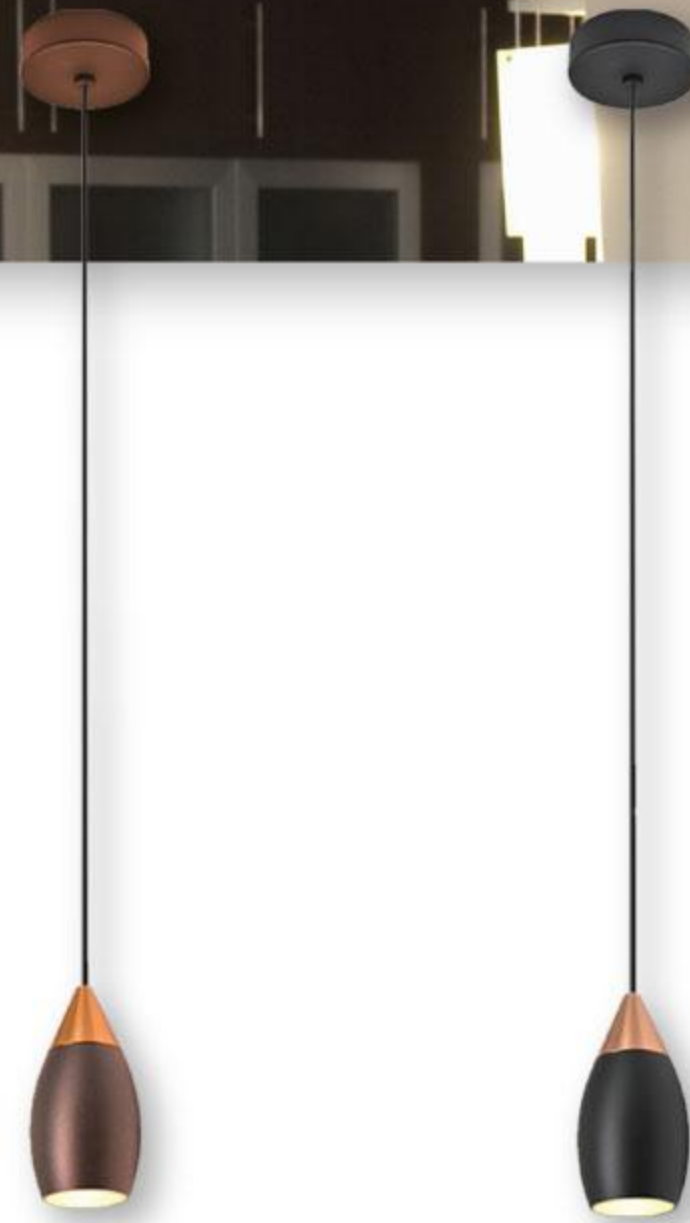

PRODUCT SPECIFICATIONS

Product Type : Hanging / Suspended Light

CRI : 80

Product Name : Drop Light

THD : <15

Product Code : UHLS- 09- 210263

Operating Temperature : -10°C to +60°C

Wattage : 09W

Material : Aluminium

CCT : 3000K / 4000K / 6000K

Beam Angle : 38°

Outer Body Color : Black / Coffee

LED : CREE / Bridgelux

Input Voltage : 185-265V

DRIVER OPTIONS

SPECIAL ADDITIONAL FEATURES