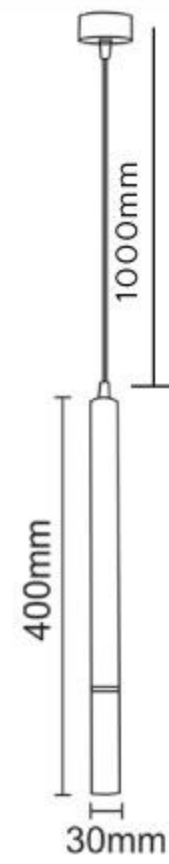

PRODUCT SPECIFICATIONS

Product Type : Hanging / Suspended Light

CRI : 80

Product Name : Drop Light

THD : <15

Product Code : UHLS-07PL-047-B

Operating Temperature : -10°C to +60°C

Wattage : 07W

Material : Aluminium

CCT : 3000K / 4000K / 6000K

Beam Angle : 24°

Outer Body Color : Gold / Black

LED : CREE / Bridgelux

Input Voltage : 185-265V

DRIVER OPTIONS

SPECIAL ADDITIONAL FEATURES