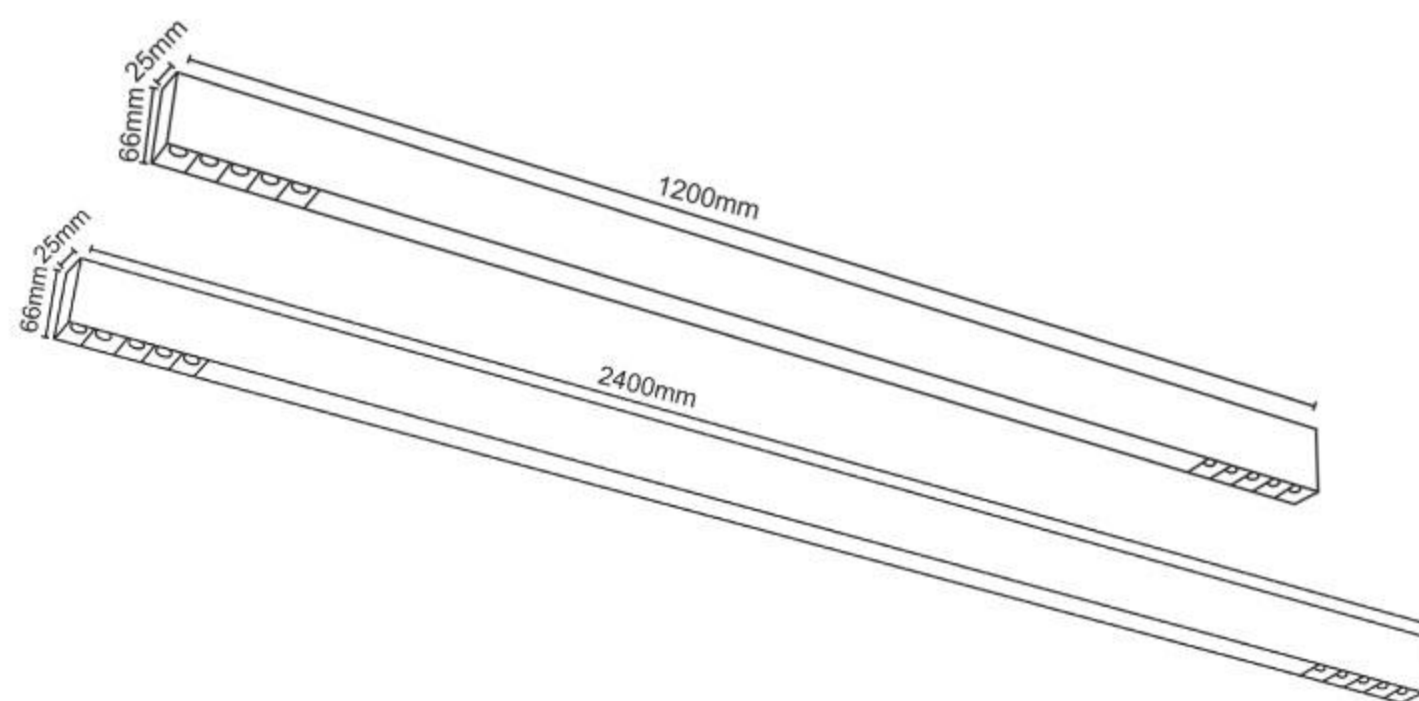

PRODUCT SPECIFICATIONS

Product Type : Hanging / Suspended Light

CRI : 80

Product Name : Drop Light

THD : <15

Product Code : UHLS-42_84-GRL-B

Operating Temperature : -10°C to +60°C

Wattage : 42W / 84W

Material : Aluminium

CCT : 3000K / 4000K /

Beam Angle : 120°

Outer Body Color : White / Black

LED : Bridgelux

Input Voltage : 185-265V

DRIVER OPTIONS

SPECIAL ADDITIONAL FEATURES