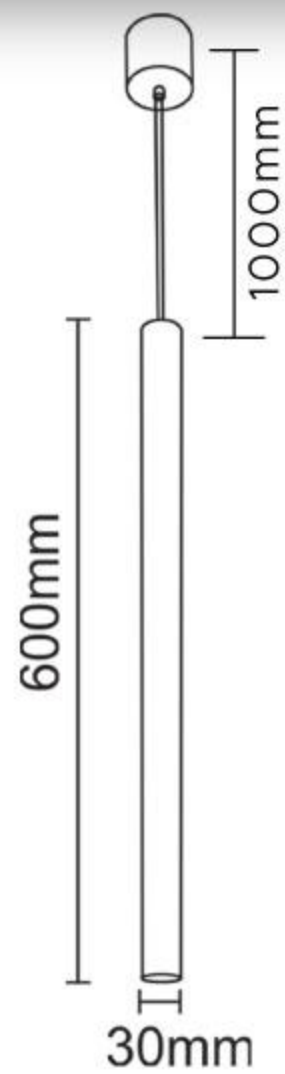

### PRODUCT SPECIFICATIONS

**Product Type :** Hanging / Suspended Light

**CRI :** 80

**Product Name :** Drop Light

**THD :** <15

**Product Code :** UHLS- 07- LGHL

**Operating Temperature :** -10°C to +60°C

**Wattage :** 07W