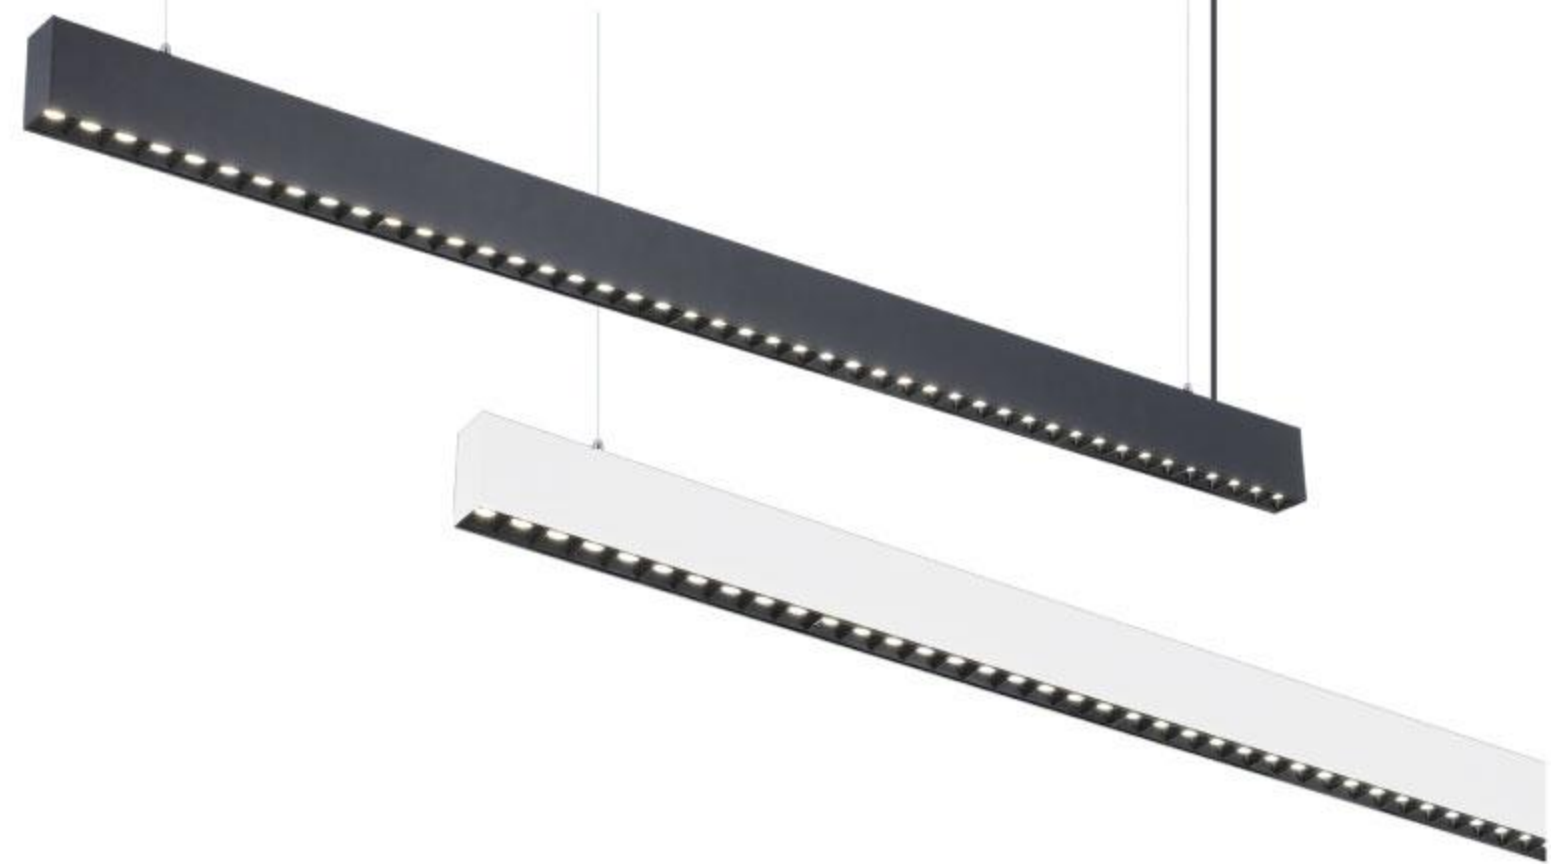

PRODUCT SPECIFICATIONS

Product Type : Hanging / Suspended Light

CRI : 80

Product Name : Drop Light

THD : <15

Product Code : UHLS-42_84-GRL-C

Operating Temperature : -10°C to +60°C

Wattage : 42W / 84W

Material : Aluminium

CCT : 3000K / 4000K /

Beam Angle : 120°

Outer Body Color : White / Black

LED : Bridgelux

Input Voltage : 185-265V

DRIVER OPTIONS

SPECIAL ADDITIONAL FEATURES