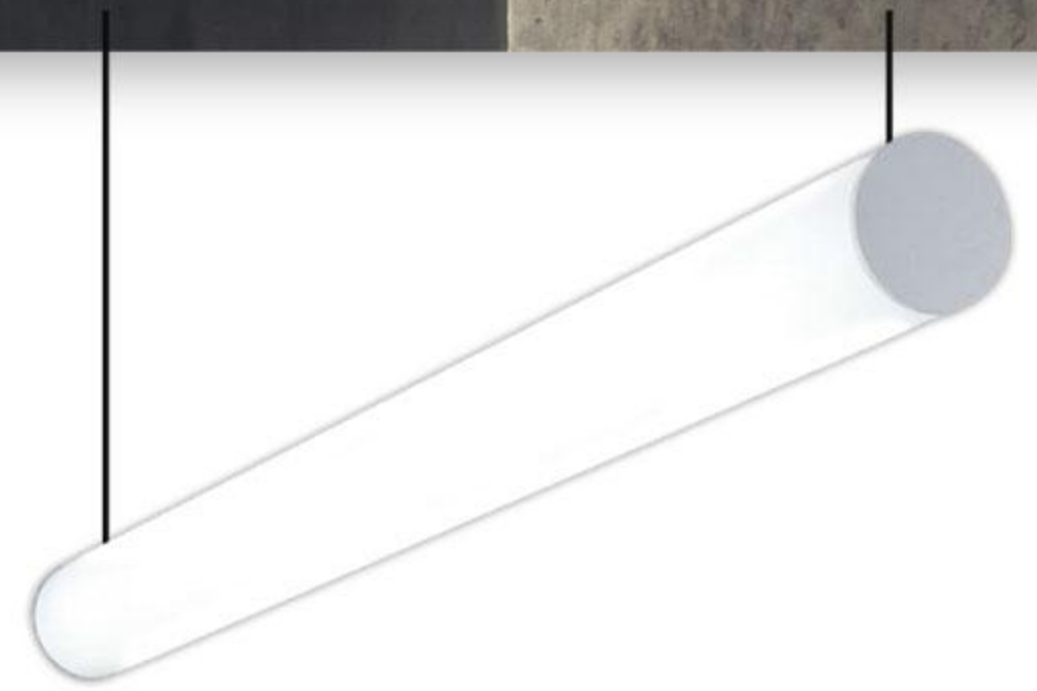

PRODUCT SPECIFICATIONS

Product Type : Hanging / Suspended Light

Product Name : Drop Light

Product Code : UHLS-ROUND0-3660_7260

Wattage : 36W / 72W

CCT : 3000K / 4000K / 6000K

Outer Body Color : White/ Black

Input Voltage : 185-265V

CRI : 80

THD : <15

Operating Temperature : -10°C to +60°C

Material : Aluminium

Beam Angle : 120°

LED : CREE / Bridgelux

DRIVER OPTIONS

SPECIAL ADDITIONAL FEATURES