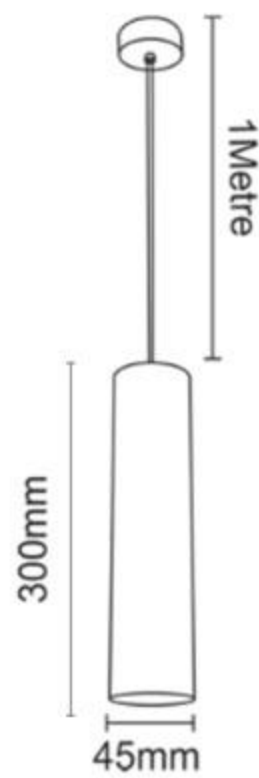

PRODUCT SPECIFICATIONS

Product Type : Hanging / Suspended Light

CRI : 80

Product Name : Drop Light

THD : <15

Product Code : UHLS- 14- LGIL

Operating Temperature : -10°C to +60°C

Wattage : 14W

Material : Aluminium

CCT : 3000K / 4000K / 6000K

Beam Angle : 24°

Outer Body Color : White / Black

LED : CREE / Bridgelux

Input Voltage : 185-265V

DRIVER OPTIONS

SPECIAL ADDITIONAL FEATURES