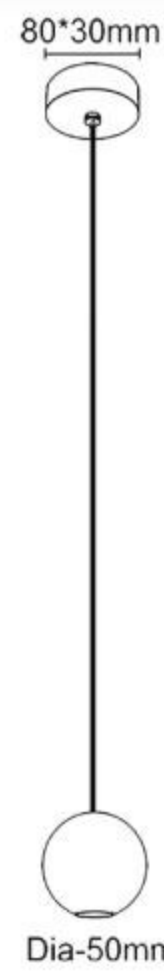

PRODUCT SPECIFICATIONS

Product Type : Hanging / Suspended Light

CRI : 80

Product Name : Drop Light

THD : <15

Product Code : UHLS- 07- 210321

Operating Temperature : -10°C to +60°C

Wattage : 07W

Material : Aluminium

CCT : 3000K / 4000K / 6000K

Beam Angle : 38°

Outer Body Color : Rose Gold / Black

LED : CREE / Bridgelux

Input Voltage : 185-265V

DRIVER OPTIONS

SPECIAL ADDITIONAL FEATURES