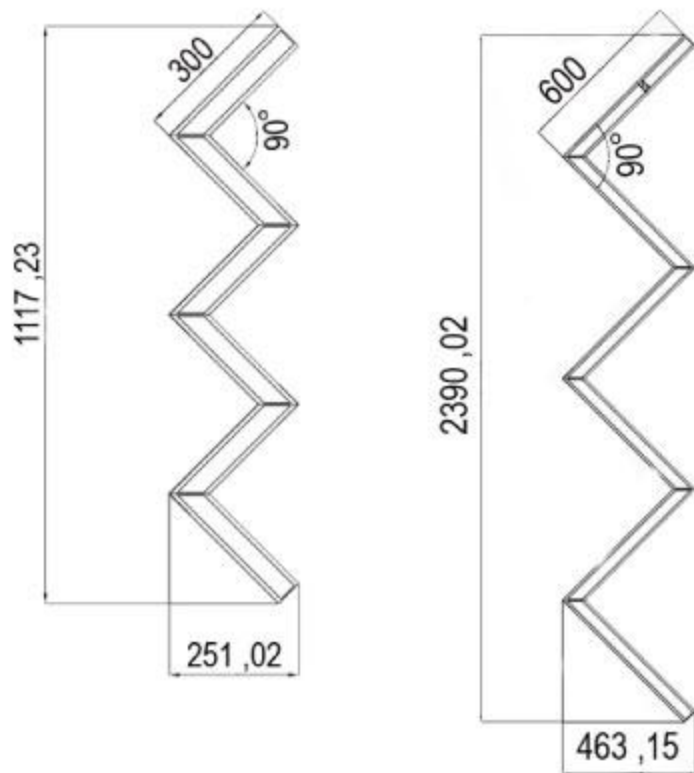

PRODUCT SPECIFICATIONS

Product Type : Hanging / Suspended Light

CRI : 80

Product Name : Drop Light

THD : <15

Product Code : UHLS-ZIGZAG-300_600

Operating Temperature : -10°C to +60°C

Wattage : 54W / 108W

Material : Aluminium

CCT : 3000K / 4000K / 6000K

Beam Angle : 120°

Outer Body Color : White / Black

LED : CREE / Bridgelux

Input Voltage : 185-265V

DRIVER OPTIONS

SPECIAL ADDITIONAL FEATURES