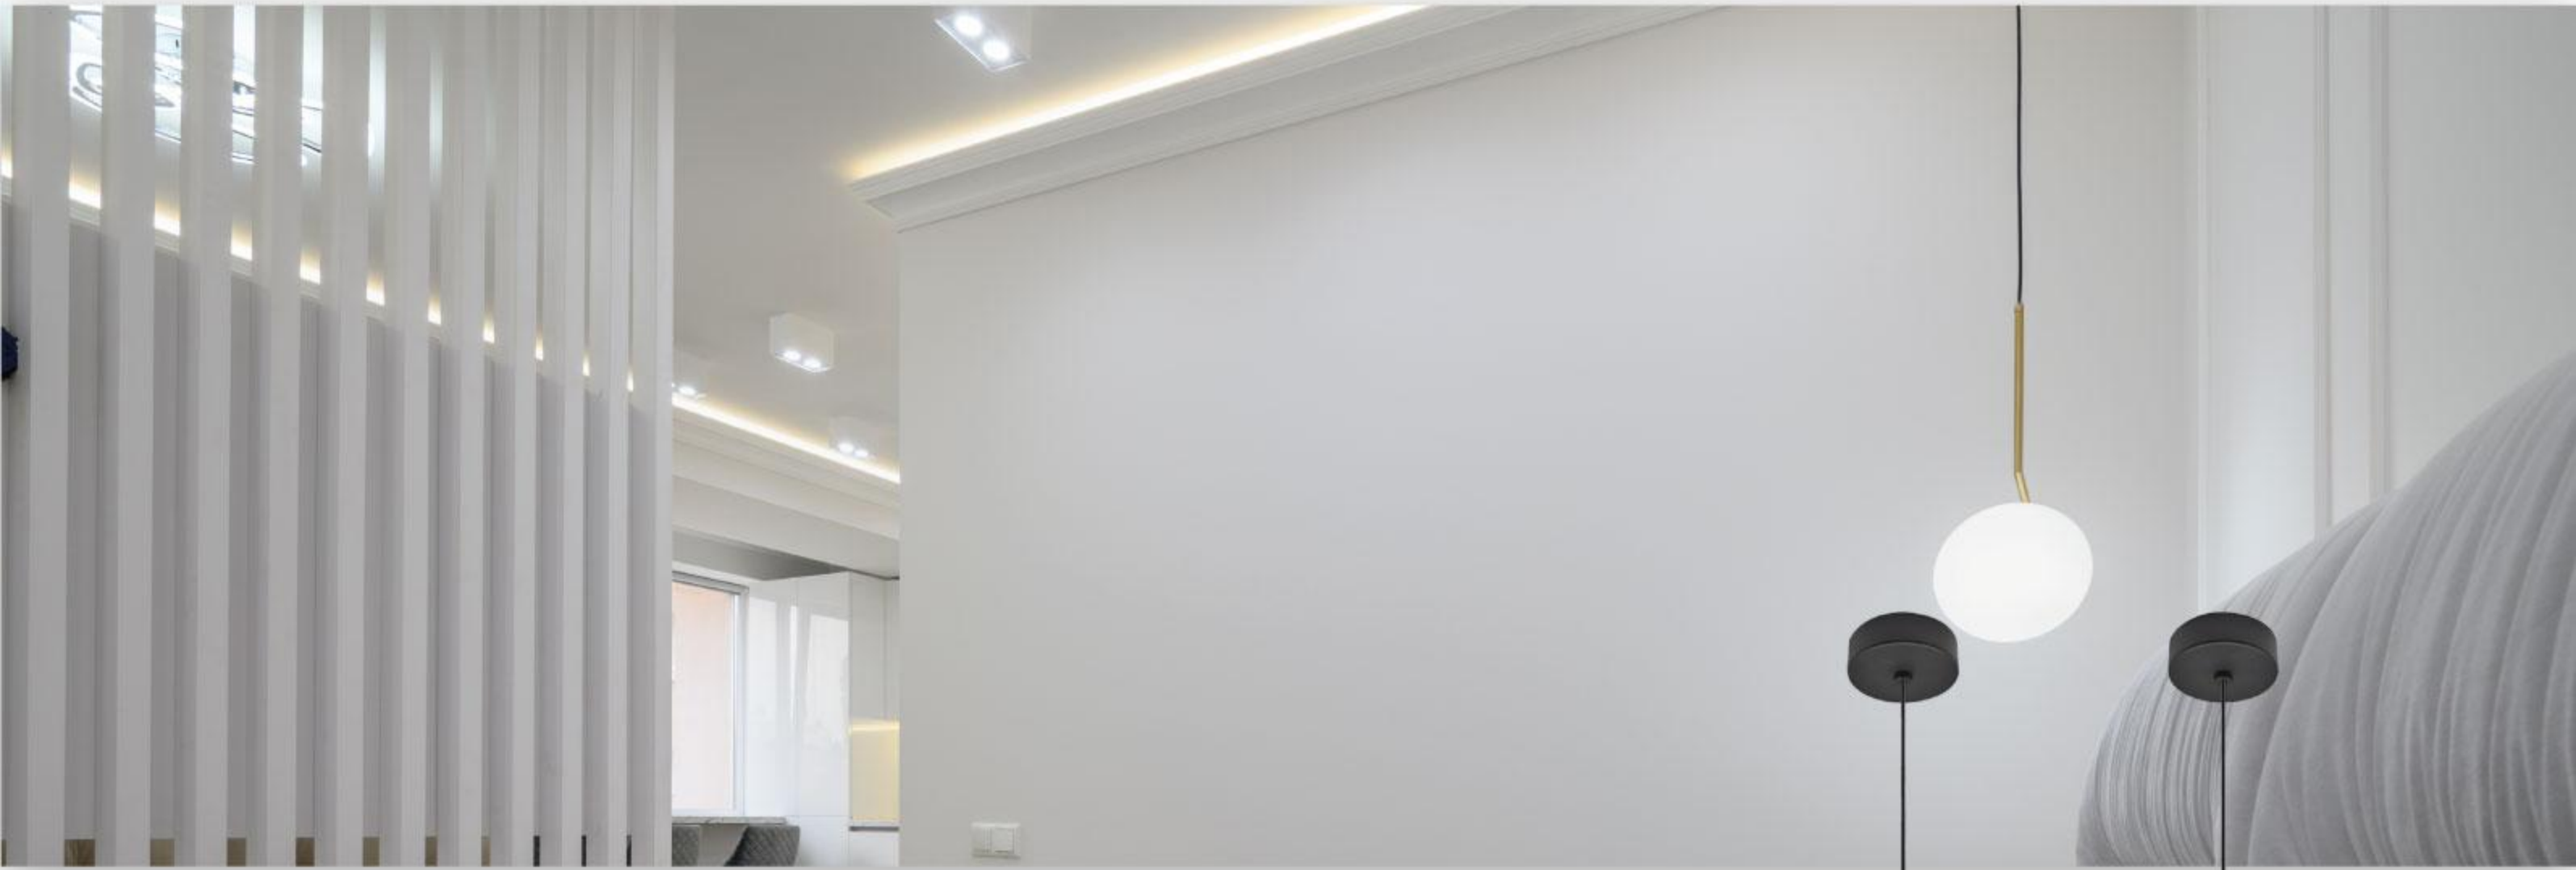

PRODUCT SPECIFICATIONS

Product Type : Hanging / Suspended Light

CRI : 80

Product Name : Drop Light

THD : <15

Product Code : UHLS- 07- 210321

Operating Temperature : -10°C to +60°C

Wattage : 07W

Material : Aluminium

CCT : 3000K / 4000K / 6000K

Beam Angle : 38°

Outer Body Color : Rose Gold / Black

LED : CREE / Bridgelux

Input Voltage : 185-265V

DRIVER OPTIONS

SPECIAL ADDITIONAL FEATURES