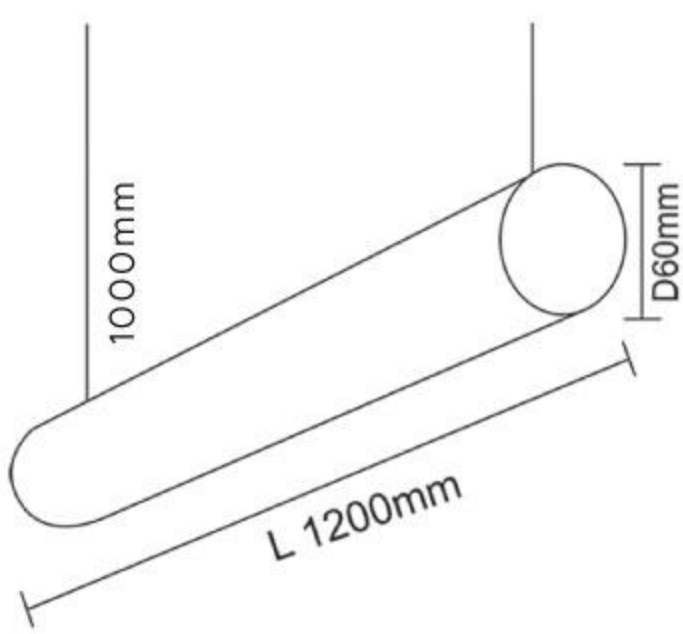

PRODUCT SPECIFICATIONS

Product Type : Hanging / Suspended Light

Product Name : Drop Light

Product Code : UHLS-ROUND0-3660_7260

Wattage : 36W / 72W

CCT : 3000K / 4000K / 6000K

Outer Body Color : White/ Black

Input Voltage : 185-265V

CRI : 80

THD : <15

Operating Temperature : -10°C to +60°C

Material : Aluminium

Beam Angle : 120°

LED : CREE / Bridgelux

DRIVER OPTIONS

SPECIAL ADDITIONAL FEATURES