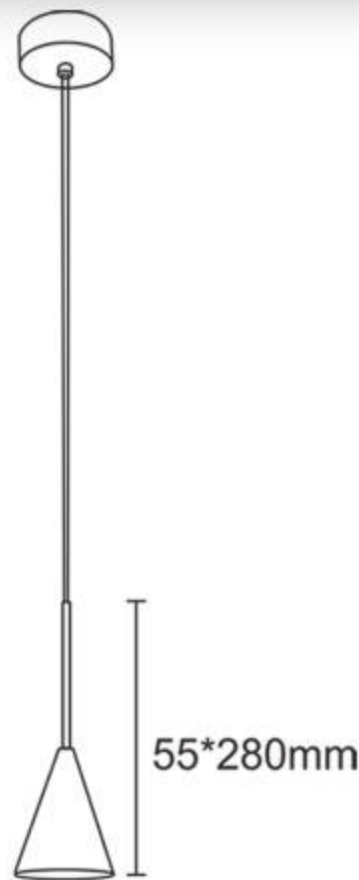

PRODUCT SPECIFICATIONS

Product Type : Hanging / Suspended Light

Product Name : Drop Light

Product Code : UHLS- 07- 210386

Wattage : 07W

CCT : 3000K / 4000K / 6000K

Outer Body Color : Black / Coffee

Input Voltage : 185-265V

CRI : 80

THD : <15

Operating Temperature : -10°C to +60°C

Material : Aluminium

Beam Angle : 38°

LED : CREE / Bridgelux

DRIVER OPTIONS

SPECIAL ADDITIONAL FEATURES