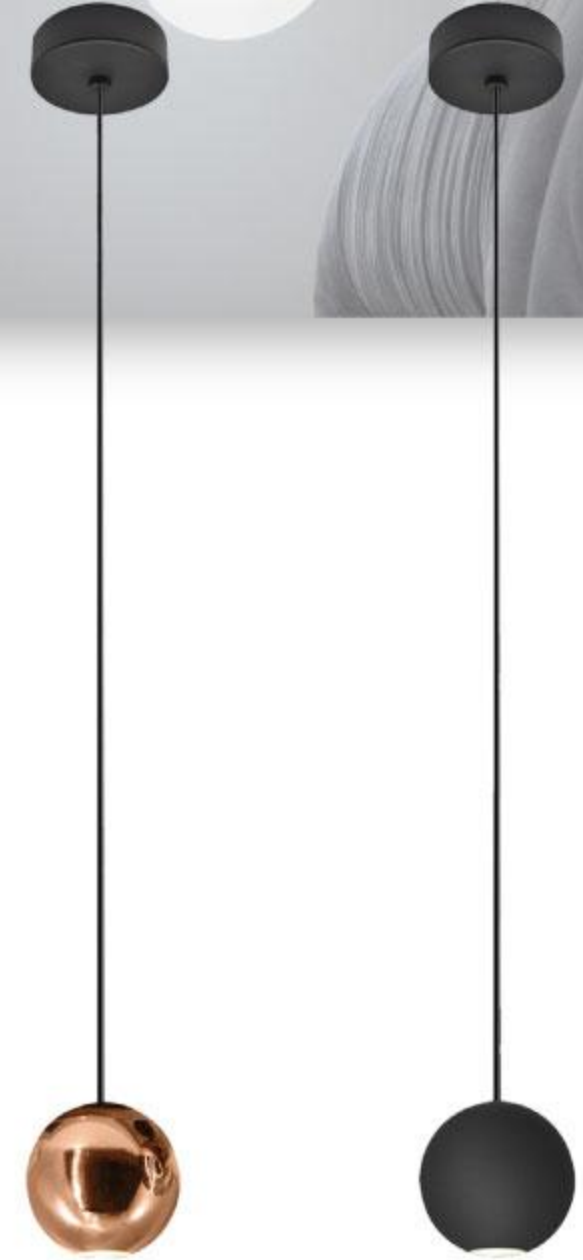

PRODUCT SPECIFICATIONS

Product Type : Hanging / Suspended Light

CRI : 80

Product Name : Drop Light

THD : <15

Product Code : UHLS- 07- 210321

Operating Temperature : -10°C to +60°C

Wattage : 07W

Material : Aluminium

CCT : 3000K / 4000K / 6000K

Beam Angle : 38°

Outer Body Color : Rose Gold / Black

LED : CREE / Bridgelux

Input Voltage : 185-265V

DRIVER OPTIONS

SPECIAL ADDITIONAL FEATURES