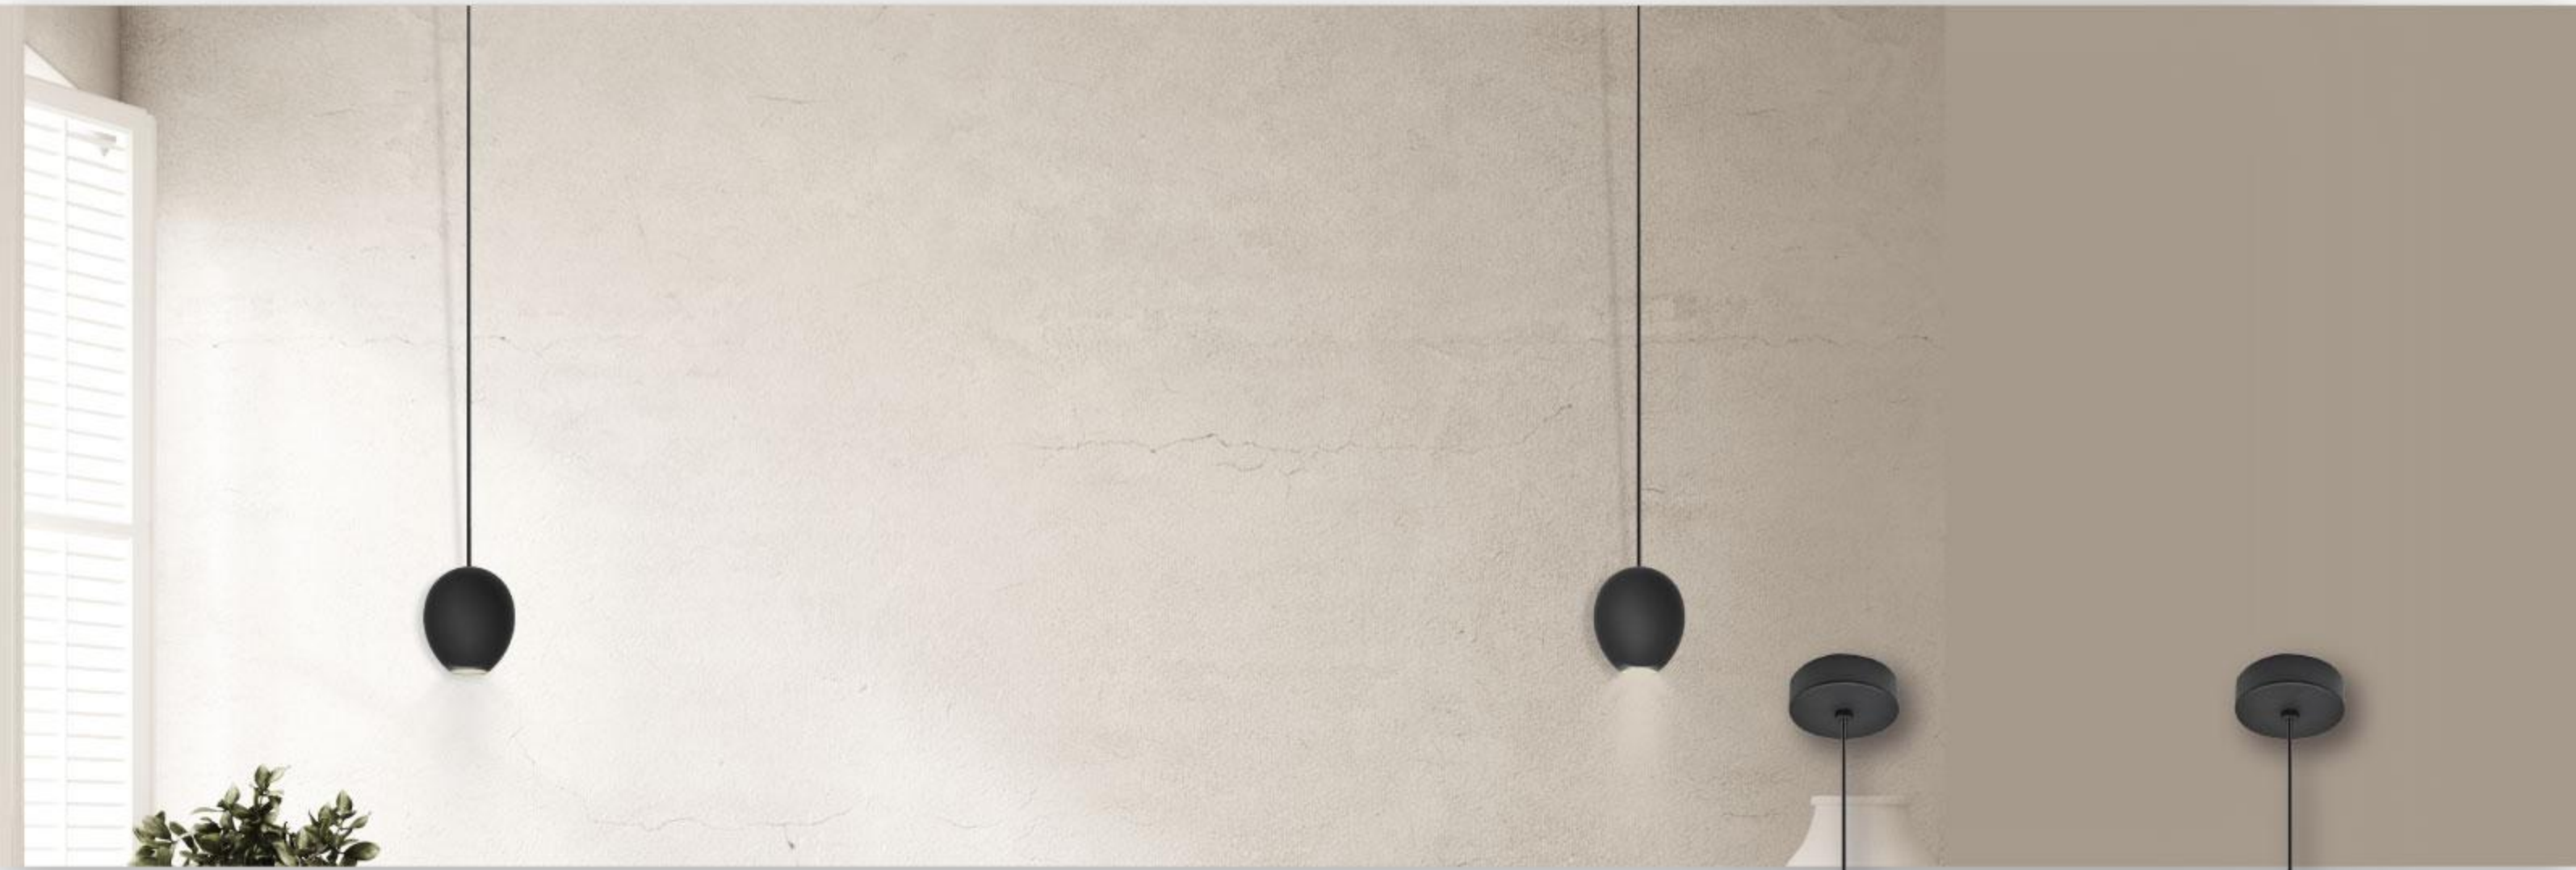

PRODUCT SPECIFICATIONS

Product Type : Hanging / Suspended Light

CRI : 80

Product Name : Drop Light

THD : <15

Product Code : UHLS- 07- 210322

Operating Temperature : -10°C to +60°C

Wattage : 07W

Material : Aluminium

CCT : 3000K / 4000K / 6000K

Beam Angle : 38°

Outer Body Color : Rose Gold / Black

LED : CREE / Bridgelux

Input Voltage : 185-265V

DRIVER OPTIONS

SPECIAL ADDITIONAL FEATURES