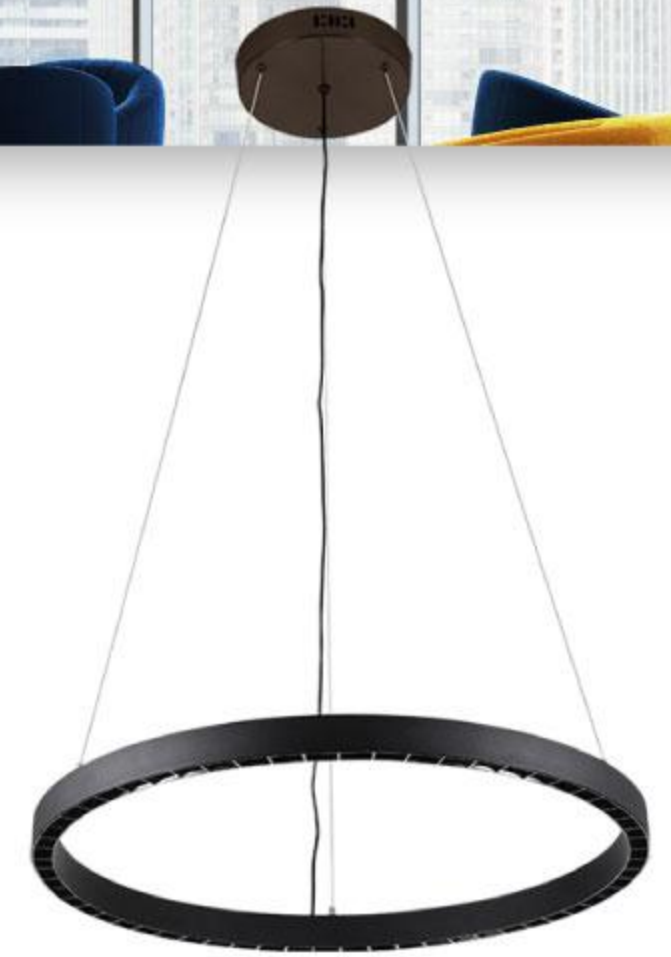

PRODUCT SPECIFICATIONS

Product Type : Hanging / Suspended Light

CRI : 80

Product Name : Drop Light

THD : <15

Product Code : UHLS-ROL-600_800_1000_1200

Operating Temperature : -10°C to +60°C

Wattage : 30W / 40W / 50W / 60W

Material : Aluminium

CCT : 3000K / 4000K / 6000K

Beam Angle : 24°

Outer Body Color : Black / Gold

LED : CREE / Bridgelux

Input Voltage : 185-265V

DRIVER OPTIONS

SPECIAL ADDITIONAL FEATURES