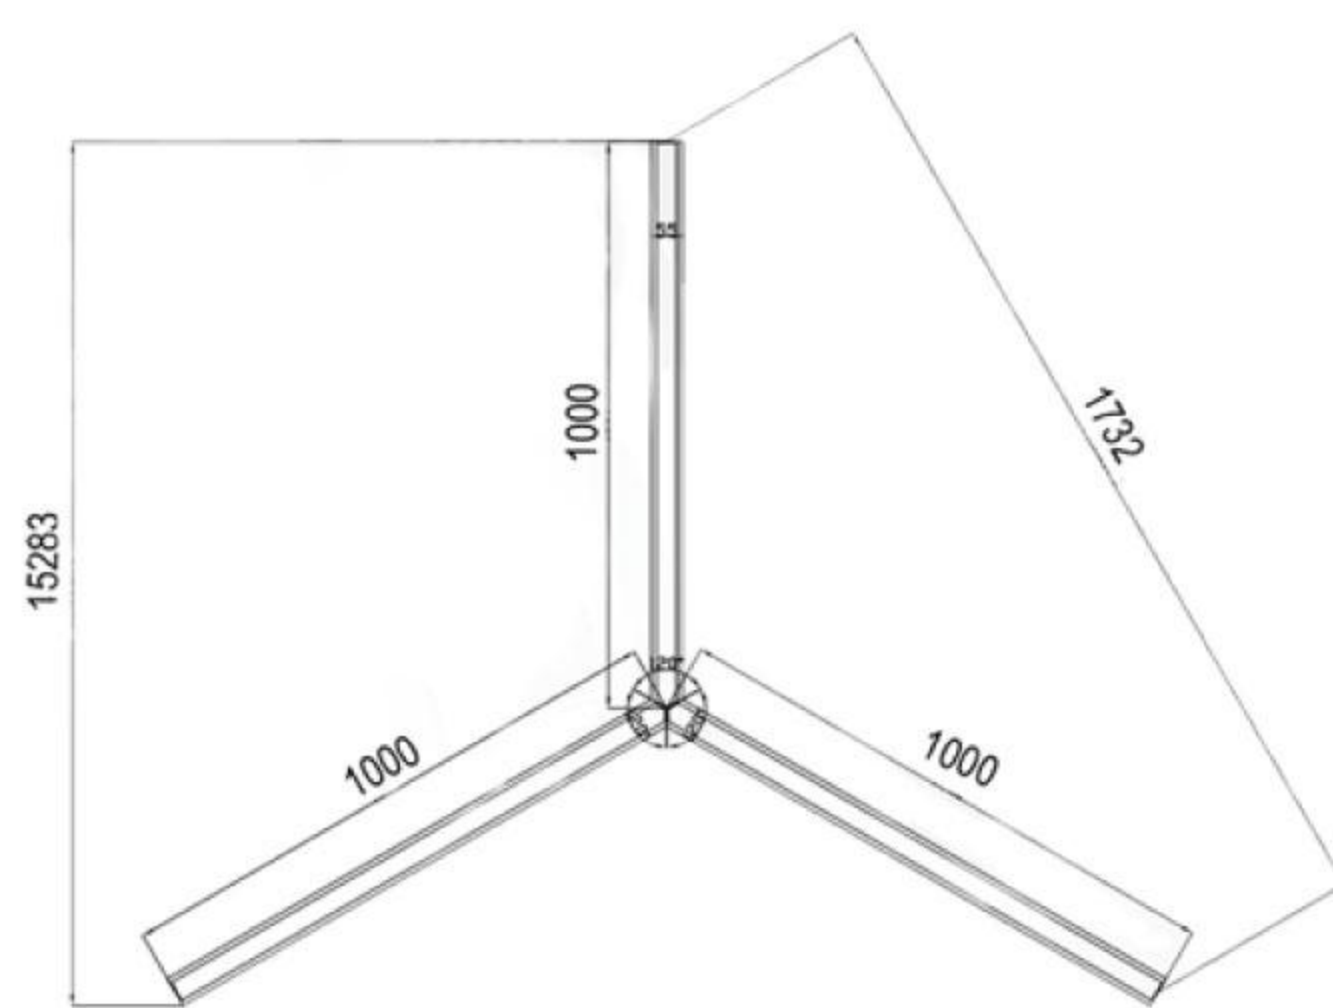

UNISER

HANGING LIGHT SERIES