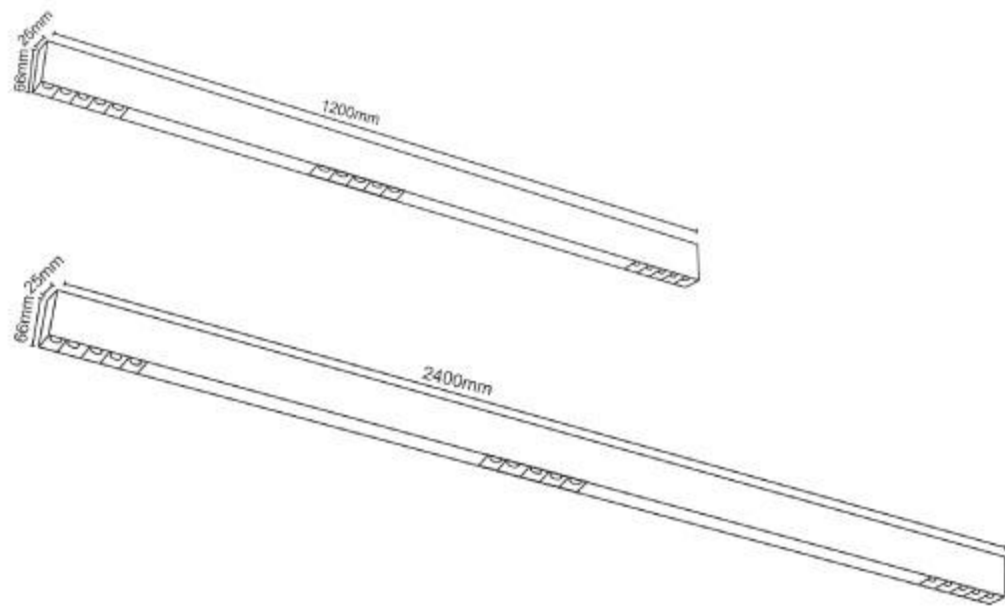

PRODUCT SPECIFICATIONS

Product Type : Hanging / Suspended Light

CRI : 80

Product Name : Drop Light

THD : <15

Product Code : UHLS-42_84-GRL-D

Operating Temperature : -10°C to +60°C

Wattage : 42W / 84W

Material : Aluminium

CCT : 3000K / 4000K /

Beam Angle : 120°

Outer Body Color : White / Black

LED : Bridgelux

Input Voltage : 185-265V

DRIVER OPTIONS

SPECIAL ADDITIONAL FEATURES