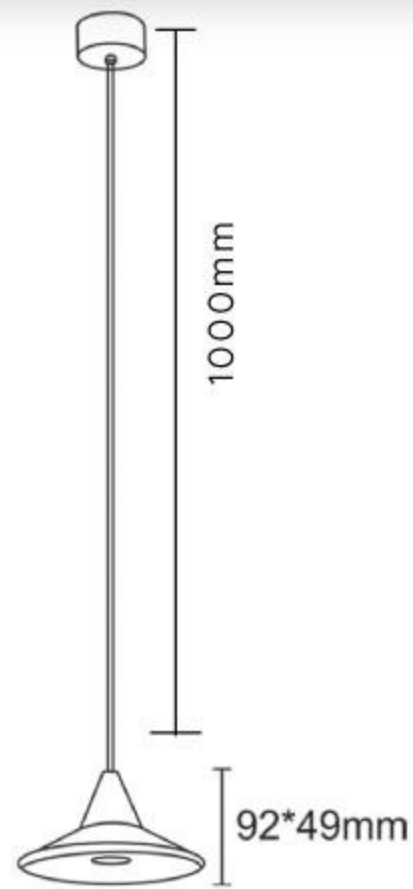

PRODUCT SPECIFICATIONS

Product Type : Hanging / Suspended Light

Product Name : Drop Light

Product Code : UHLS- 09- 210261

Wattage : 09W

CCT : 3000K / 4000K / 6000K

Outer Body Color : Black / Coffee

Input Voltage : 185-265V

CRI : 80

THD : <15

Operating Temperature : -10°C to +60°C

Material : Aluminium

Beam Angle : 38°

LED : CREE / Bridgelux

DRIVER OPTIONS

SPECIAL ADDITIONAL FEATURES