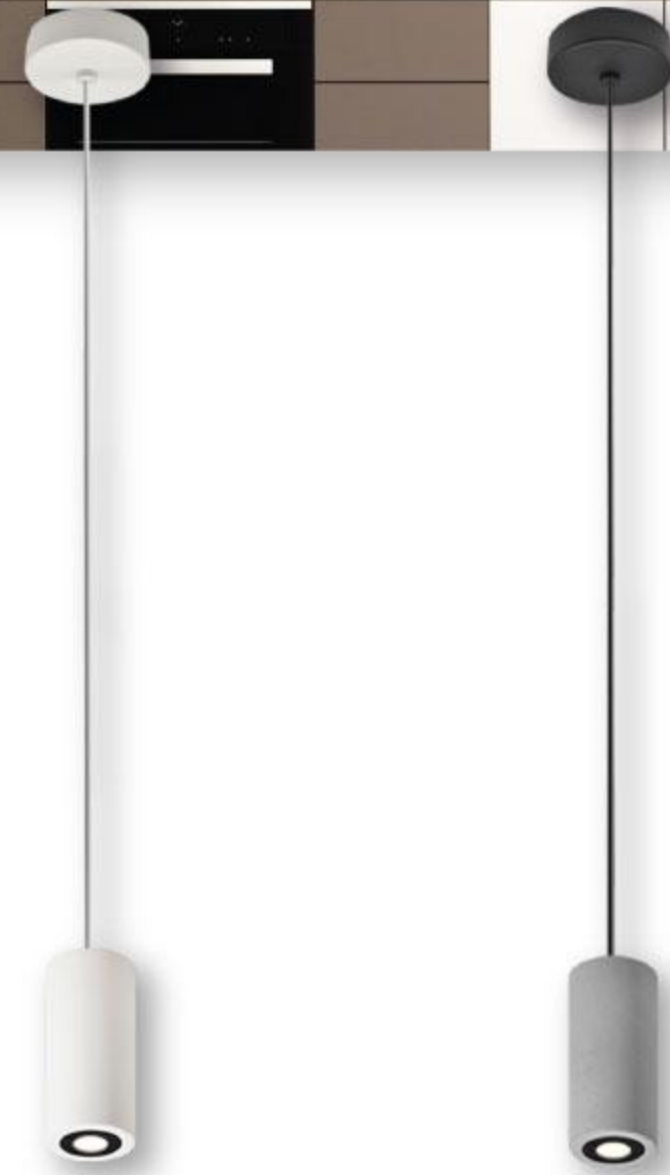

PRODUCT SPECIFICATIONS

Product Type : Hanging / Suspended Light

CRI : 80

Product Name : Drop Light

THD : <15

Product Code : UHLS- 07- 210319

Operating Temperature : -10°C to +60°C

Wattage : 07W

Material : GYPSUM

CCT : 3000K / 4000K / 6000K

Beam Angle : 38°

Outer Body Color : White / Grey

LED : CREE / Bridgelux

Input Voltage : 185-265V

DRIVER OPTIONS

SPECIAL ADDITIONAL FEATURES