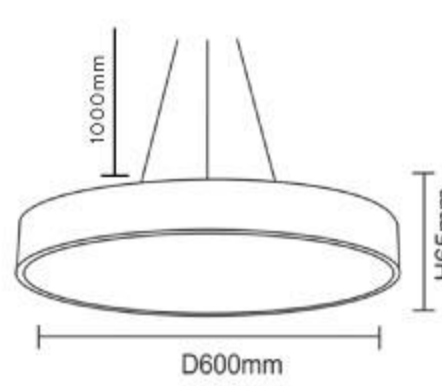

PRODUCT SPECIFICATIONS

Product Type : Hanging / Suspended Light

Product Name : Drop Light

Product Code : UHLS-DRUM-300_450_600_900

Wattage : 24W / 30W / 36W / 72W

CCT : 3000K / 4000K / 6000K

Outer Body Color : White / Black / Rose Gold / Brass Gold

Input Voltage : 185-265V

CRI : 80

THD : <15

Operating Temperature : -10°C to +60°C

Material : Aluminium

Beam Angle : 120°

LED : CREE / Bridgelux

DRIVER OPTIONS

SPECIAL ADDITIONAL FEATURES

Control by Remote, Keypad, APP

Voice Assistance

Scene Control by Remote, Keypad, APP

CCT Tunable