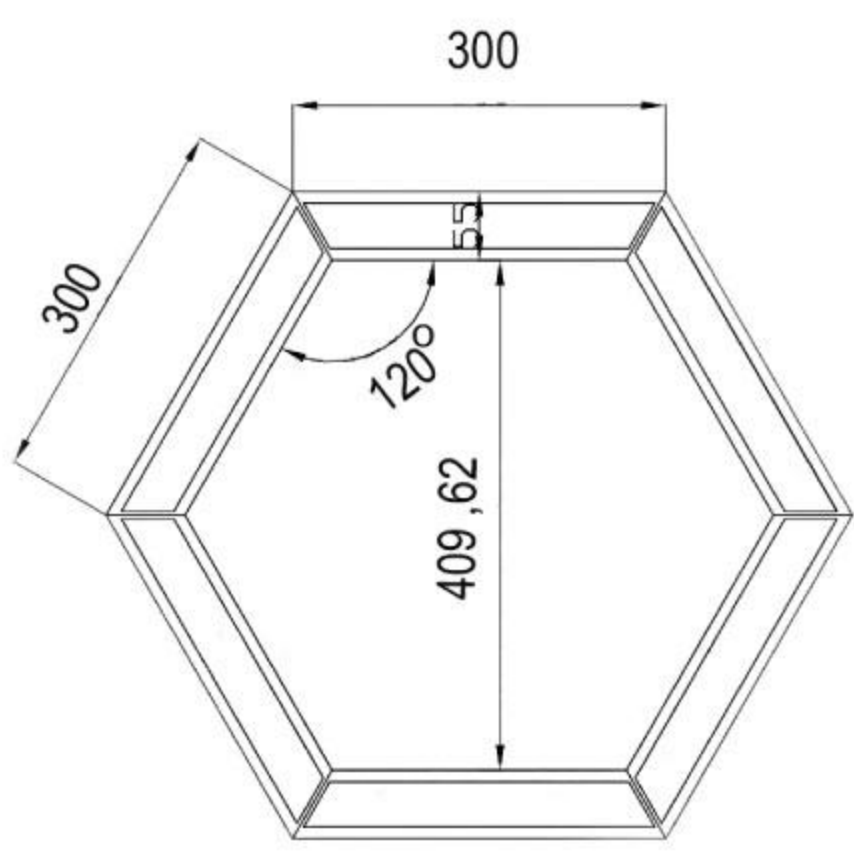

UNISER

HANGING LIGHT SERIES

PRODUCT SPECIFICATIONS

Product Type : Hanging / Suspended Light

CRI : 80

Product Name : Drop Light

THD : <15

Product Code : 18-UHLS-HEXA-300_600

Operating Temperature : -10°C to +60°C

Wattage : 54W / 108W

Material : Aluminium

CCT : 3000K / 4000K / 6000K

Beam Angle : 120°

Outer Body Color : White / Black

LED : CREE / Bridgelux

Input Voltage : 185-265V

DRIVER OPTIONS

SPECIAL ADDITIONAL FEATURES

Control by Remote, Keypad, APP

Voice Assistance

Scene Control by Remote, Keypad, APP

CCT Tunable