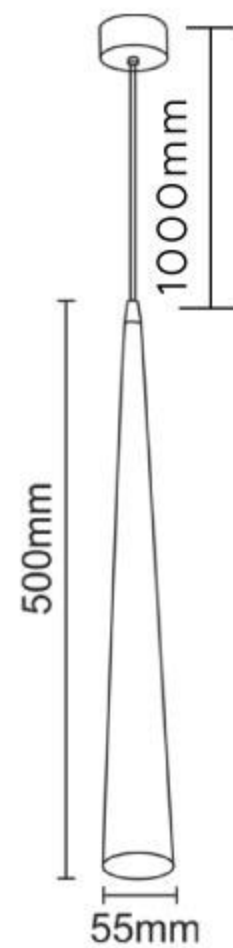

PRODUCT SPECIFICATIONS

Product Type : Hanging / Suspended Light

CRI : 80

Product Name : Drop Light

THD : <15

Product Code : UHLS-07PL-047-A

Operating Temperature : -10°C to +60°C

Wattage : 07W

Material : Aluminium

CCT : 3000K / 4000K / 6000K

Beam Angle : 24°

Outer Body Color : Gold / Black

LED : CREE / Bridgelux

Input Voltage : 185-265V

DRIVER OPTIONS

SPECIAL ADDITIONAL FEATURES