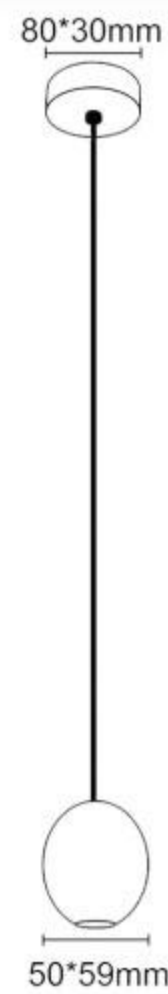

PRODUCT SPECIFICATIONS

Product Type : Hanging / Suspended Light

CRI : 80

Product Name : Drop Light

THD : <15

Product Code : UHLS- 07- 210322

Operating Temperature : -10°C to +60°C

Wattage : 07W

Material : Aluminium

CCT : 3000K / 4000K / 6000K

Beam Angle : 38°

Outer Body Color : Rose Gold / Black

LED : CREE / Bridgelux

Input Voltage : 185-265V

DRIVER OPTIONS

SPECIAL ADDITIONAL FEATURES