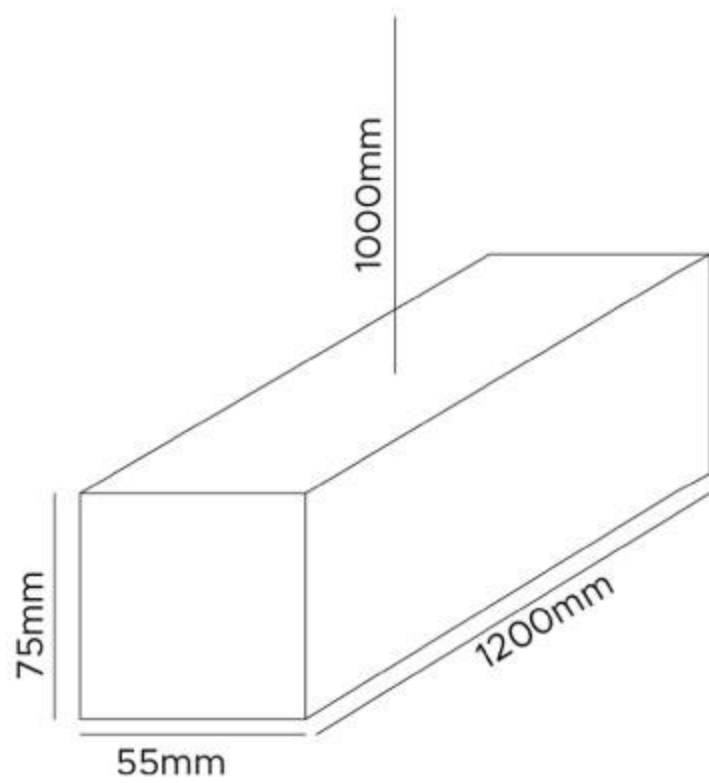

PRODUCT SPECIFICATIONS

Product Type : Hanging / Suspended Light

CRI : 80

Product Name : Drop Light

THD : <15

Product Code : UHLS-42-LRHL

Operating Temperature : -10°C to +60°C

Wattage : 42W

Material : Aluminium

CCT : 4000K / 6000K

Beam Angle : 120°

Outer Body Color : Black / White

LED : CREE / Bridgelux

Input Voltage : 185-265V

DRIVER OPTIONS

SPECIAL ADDITIONAL FEATURES