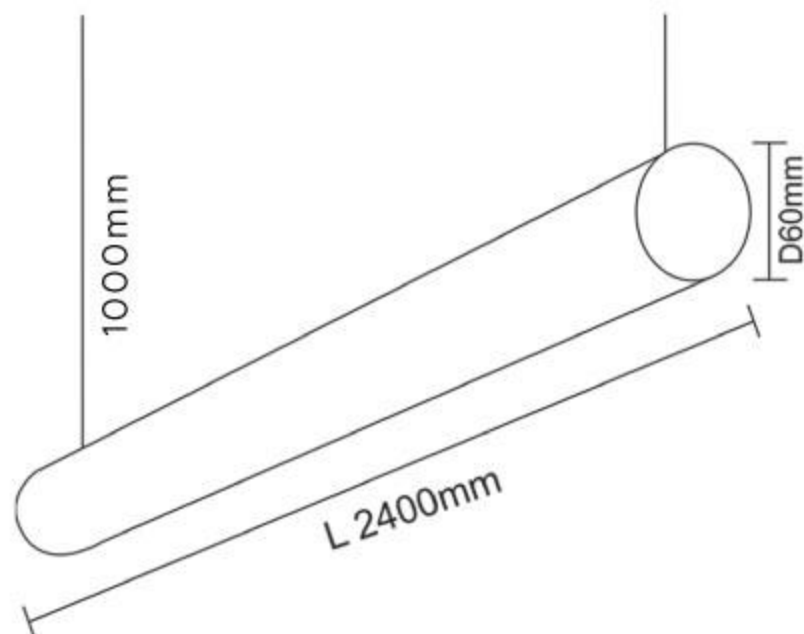

PRODUCT SPECIFICATIONS

Product Type : Hanging / Suspended Light

Product Name : Drop Light

Product Code : UHLS-ROUND0-3660_7260

Wattage : 36W / 72W

CCT : 3000K / 4000K / 6000K

Outer Body Color : White/ Black

Input Voltage : 185-265V

CRI : 80

THD : <15

Operating Temperature : -10°C to +60°C

Material : Aluminium

Beam Angle : 120°

LED : CREE / Bridgelux

DRIVER OPTIONS

SPECIAL ADDITIONAL FEATURES