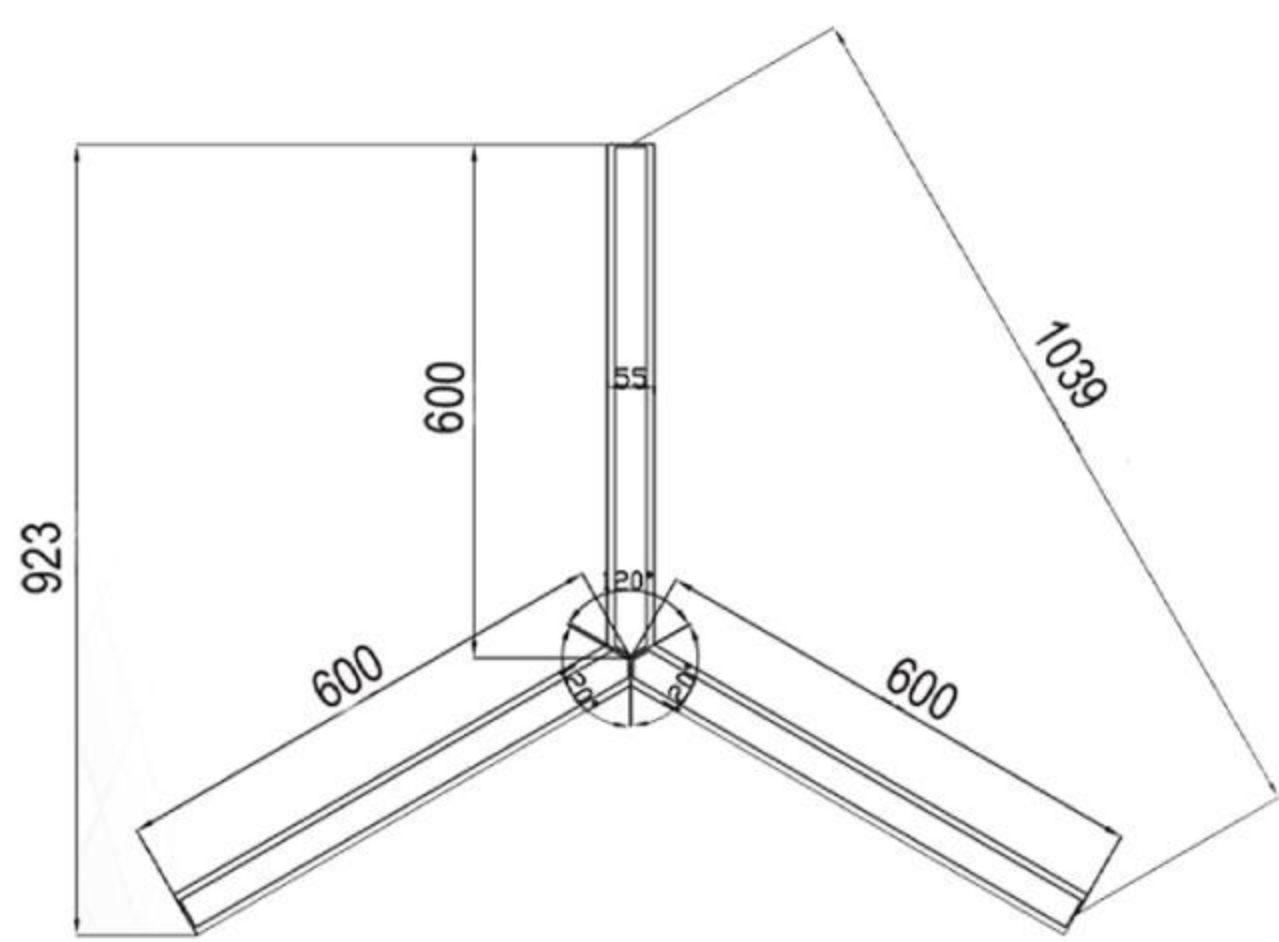

UNISER

HANGING LIGHT SERIES