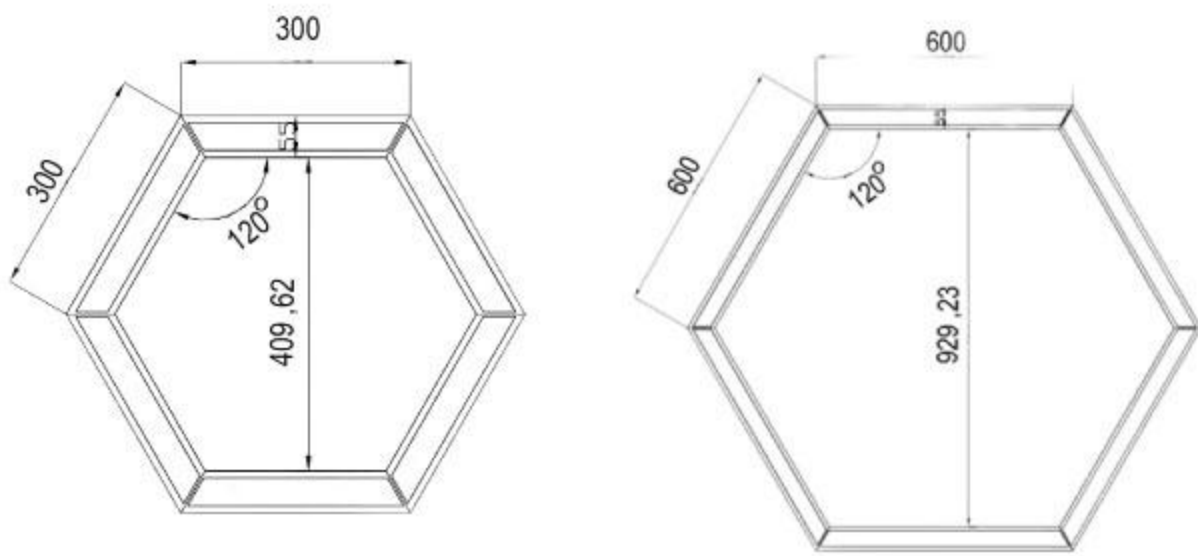

### PRODUCT SPECIFICATIONS

**Product Type :** Hanging / Suspended Light

**CRI :** 80

**Product Name :** Drop Light

**THD :** <15

**Product Code :** 18-UHLS-HEXA-300\_600

**Operating Temperature :** -10°C to +60°C