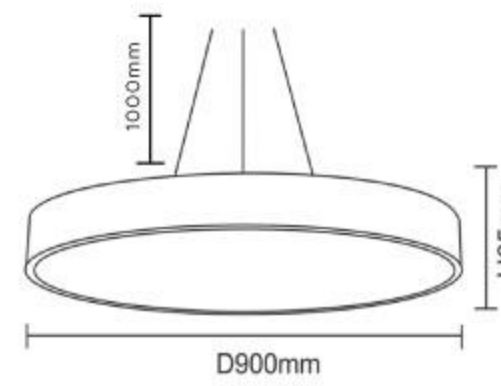

PRODUCT SPECIFICATIONS

Product Type : Hanging / Suspended Light

Product Name : Drop Light

Product Code : UHLS-DRUM-300_450_600_900

Wattage : 24W / 30W / 36W / 72W

CCT : 3000K / 4000K / 6000K

Outer Body Color : White / Black / Rose Gold / Brass Gold

Input Voltage : 185-265V

CRI : 80

THD : <15

Operating Temperature : -10°C to +60°C

Material : Aluminium

Beam Angle : 120°

LED : CREE / Bridgelux

DRIVER OPTIONS

SPECIAL ADDITIONAL FEATURES

Control by Remote, Keypad, APP

Voice Assistance

Scene Control by Remote, Keypad, APP

CCT Tunable