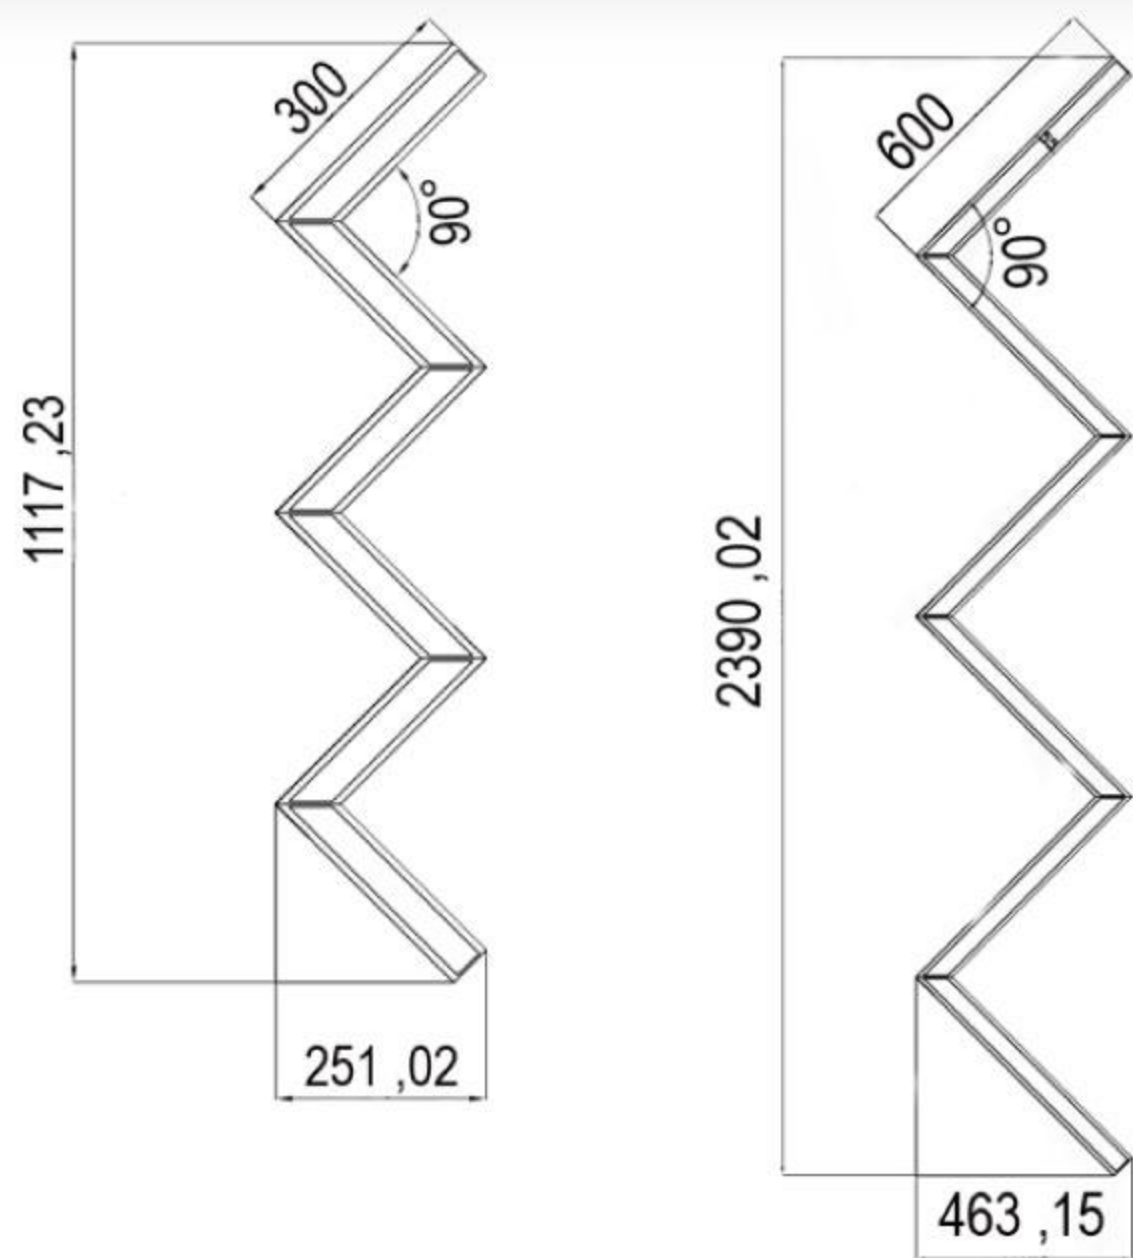

UNISER

HANGING LIGHT SERIES