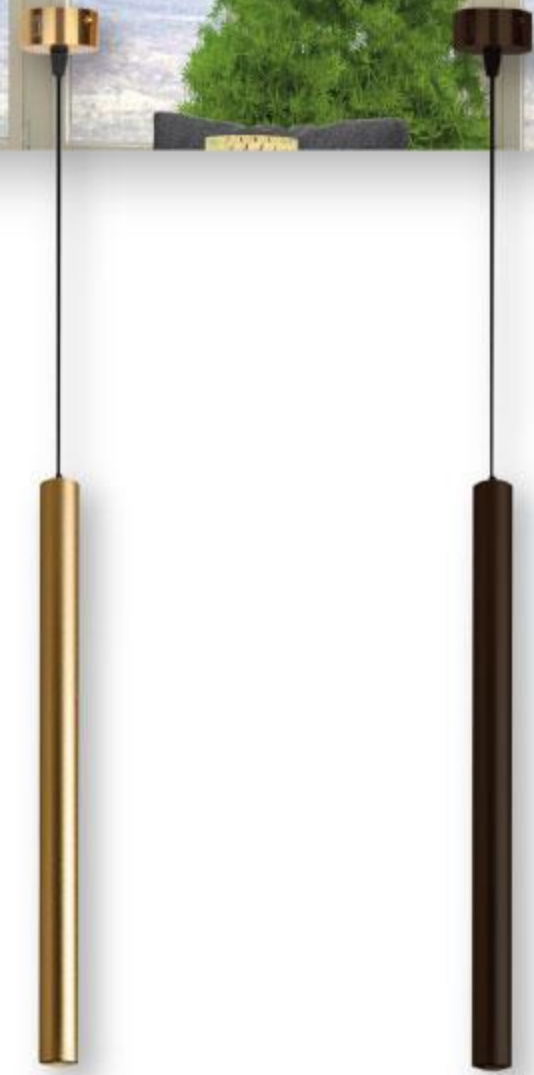

PRODUCT SPECIFICATIONS

Product Type : Hanging / Suspended Light

CRI : 80

Product Name : Drop Light

THD : <15

Product Code : UHLS-07PL-047-C

Operating Temperature : -10°C to +60°C

Wattage : 07W

Material : Aluminium

CCT : 3000K / 4000K / 6000K

Beam Angle : 24°

Outer Body Color : Gold / Black

LED : CREE / Bridgelux

Input Voltage : 185-265V

DRIVER OPTIONS

SPECIAL ADDITIONAL FEATURES