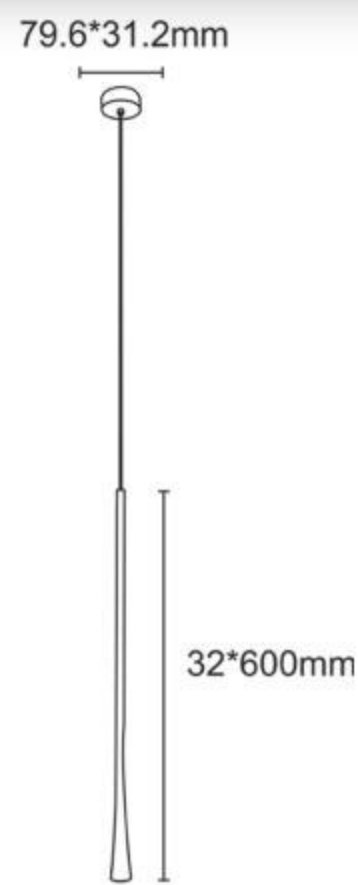

PRODUCT SPECIFICATIONS

Product Type : Hanging / Suspended Light

CRI : 80

Product Name : Drop Light

THD : <15

Product Code : UHLS- 09- 210259

Operating Temperature : -10°C to +60°C

Wattage : 09W

Material : Aluminium

CCT : 3000K / 4000K / 6000K

Beam Angle : 38°

Outer Body Color : Black / Coffee

LED : CREE / Bridgelux

Input Voltage : 185-265V

DRIVER OPTIONS

SPECIAL ADDITIONAL FEATURES