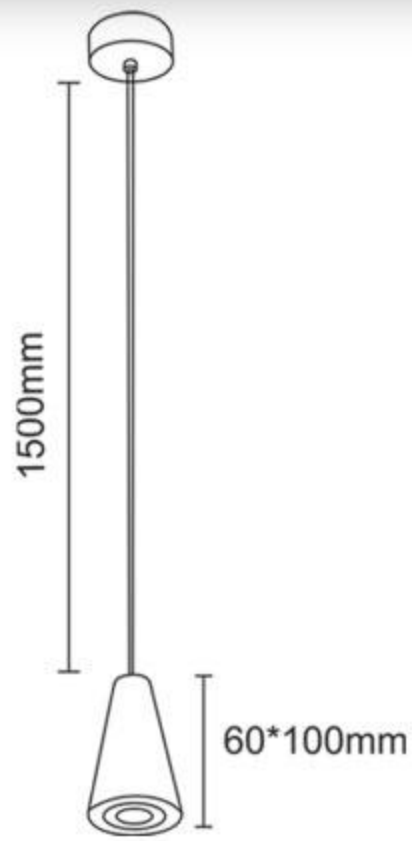

PRODUCT SPECIFICATIONS

Product Type : Hanging / Suspended Light

CRI : 80

Product Name : Drop Light

THD : <15

Product Code : UHLS- 07- 210320

Operating Temperature : -10°C to +60°C

Wattage : 07W

Material : GYPSUM

CCT : 3000K / 4000K / 6000K

Beam Angle : 38°

Outer Body Color : Black / White

LED : CREE / Bridgelux

Input Voltage : 185-265V

DRIVER OPTIONS

SPECIAL ADDITIONAL FEATURES