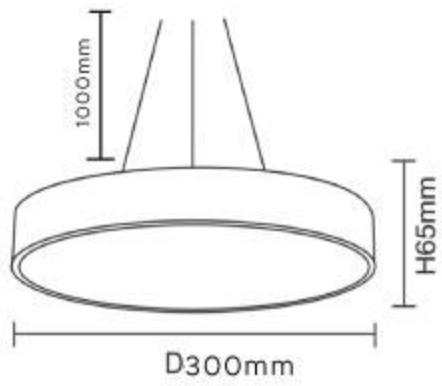

PRODUCT SPECIFICATIONS

Product Type : Hanging / Suspended Light

Product Name : Drop Light

Product Code : UHLS-DRUM-300_450_600_900

Wattage : 24W / 30W / 36W / 72W

CCT : 3000K / 4000K / 6000K

Outer Body Color : White / Black / Rose Gold / Brass Gold

Input Voltage : 185-265V

CRI : 80

THD : <15

Operating Temperature : -10°C to +60°C

Material : Aluminium

Beam Angle : 120°

LED : CREE / Bridgelux

DRIVER OPTIONS

SPECIAL ADDITIONAL FEATURES

Control by Remote, Keypad, APP

Voice Assistance

Scene Control by Remote, Keypad, APP

CCT Tunable