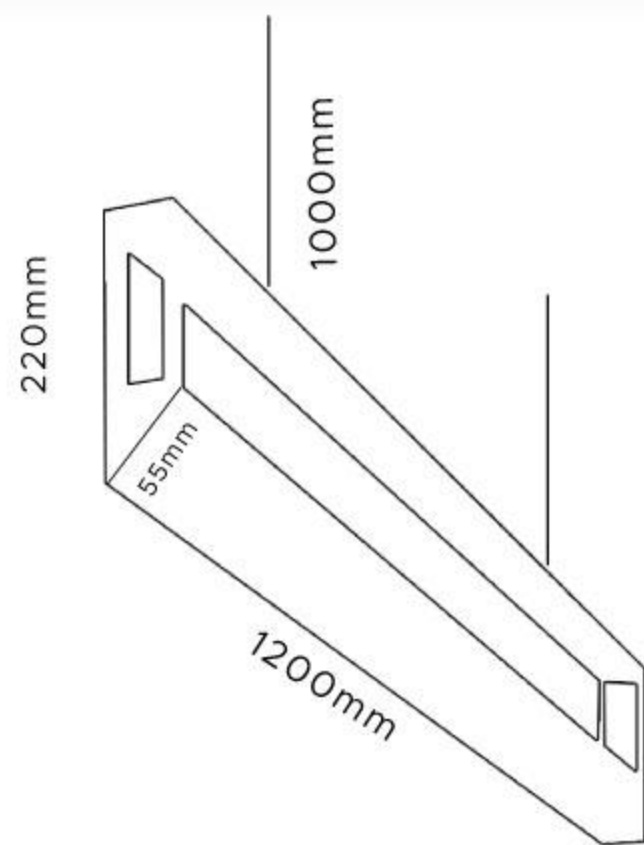

### PRODUCT SPECIFICATIONS

**Product Type :** Hanging / Suspended Light

**CRI :** 80

**Product Name :** Drop Light

**THD :** <15

**Product Code :** UHLS-42LR-747

**Operating Temperature :** -10°C to +60°C

**Wattage :** 42W