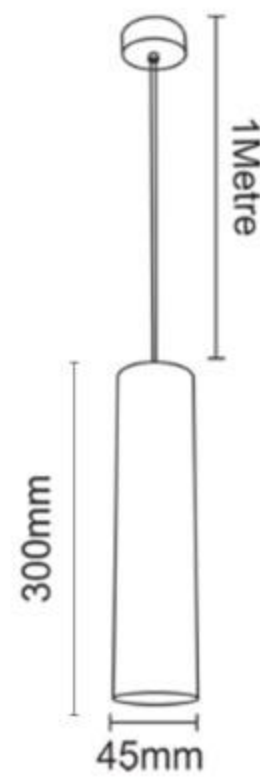

PRODUCT SPECIFICATIONS

Product Type : Hanging / Suspended Light

Product Name : Drop Light

Product Code : UHLS- 09- LGIL

Wattage : 09W

CCT : 3000K / 4000K / 6000K

Outer Body Color : White/ Black

Input Voltage : 185-265V

CRI : 80

THD : <15

Operating Temperature : -10°C to +60°C

Material : Aluminium

Beam Angle : 38°

LED : CREE / Bridgelux

DRIVER OPTIONS

SPECIAL ADDITIONAL FEATURES