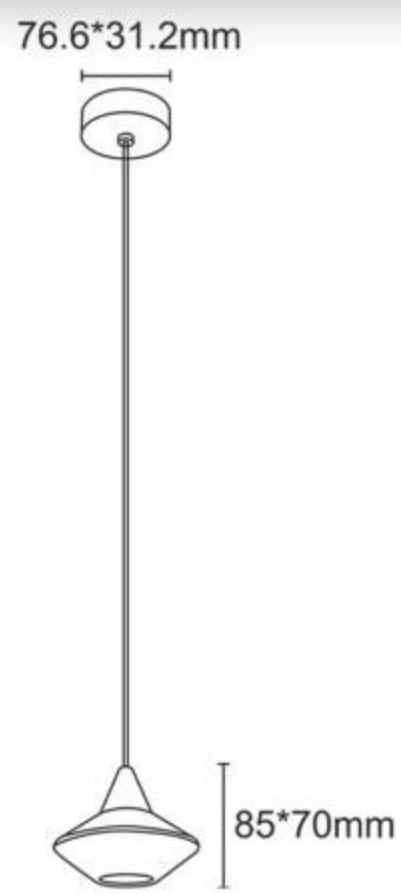

PRODUCT SPECIFICATIONS

Product Type : Hanging / Suspended Light

CRI : 80

Product Name : Drop Light

THD : <15

Product Code : UHLS- 09- 210267

Operating Temperature : -10°C to +60°C

Wattage : 09W

Material : Aluminium

CCT : 3000K / 4000K / 6000K

Beam Angle : 38°

Outer Body Color : Black / Coffee

LED : CREE / Bridgelux

Input Voltage : 185-265V

DRIVER OPTIONS

SPECIAL ADDITIONAL FEATURES