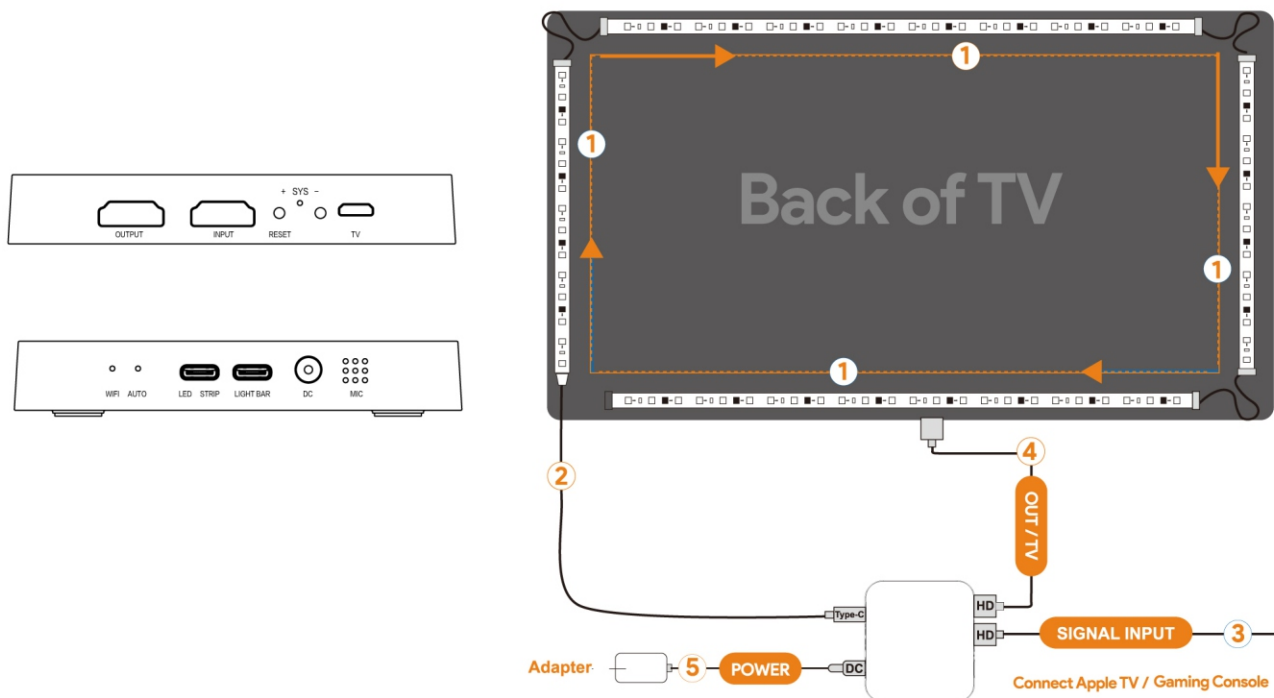


HDMI01 Sync Box

Smart TV LED Strip Lights With HDMI Sync Box

UNISER

Functions

- WIFI+BLE Controlled by Tuya APP
- HDMI Sync:the lights work in sync with the image of the TV/screen, and your gaming and viewing experience will be different.
- HDMI Signal Source and Video Solution:Support signal sources such as set-top boxes, streaming media devices, Blu-ray players, game consoles, etc.
- Immersive TV Lighting Experience:Sync your TV backlight color with movies and video games, various music rhythm modes and dynamic modes bring the perfect home entertainment atmosphere.
- The HDMI light box support DC12V RGBIC strip light and DC12V ambient lights
- Support Alexa and Google Assistant voice command function
- Easy to Install:suitable for the screen size under 65"

APP Functions

Connection Diagram

Parameter

Model	ST-HDMI01
Dimension of HDMI box	110*95*20mm
LED strip light	RGBIC 30 LED/m
Working voltage	12V
Power	20W
Output voltage	12V
HDR	HDR10/HLG/dolby vision
IC clips of strip	WS2812/WS2811/WS2815/SM16703
HDMI	HDMI2.0
HDCP	2.2
Scene mode	HDMI sync, video modes, music sync, color changing, multiple scene modes
Communication protocol	Wifi+BLE
Connectors	HDMI input × 1, HDMI output × 1, typeC × 2, DC connector of adapter(5.5/2.1), micro USB

Package List

- ⊙ HDMI sync box × 1
- ⊙ Smrat RGBIC strip light(12V 3.8M RGBIC strip) × 1
- ⊙ Adapter (12V 2A/24W) × 1
- ⊙ HDMI wire(HDMI2.0, 1.5M length) × 1
- ⊙ Manual × 1