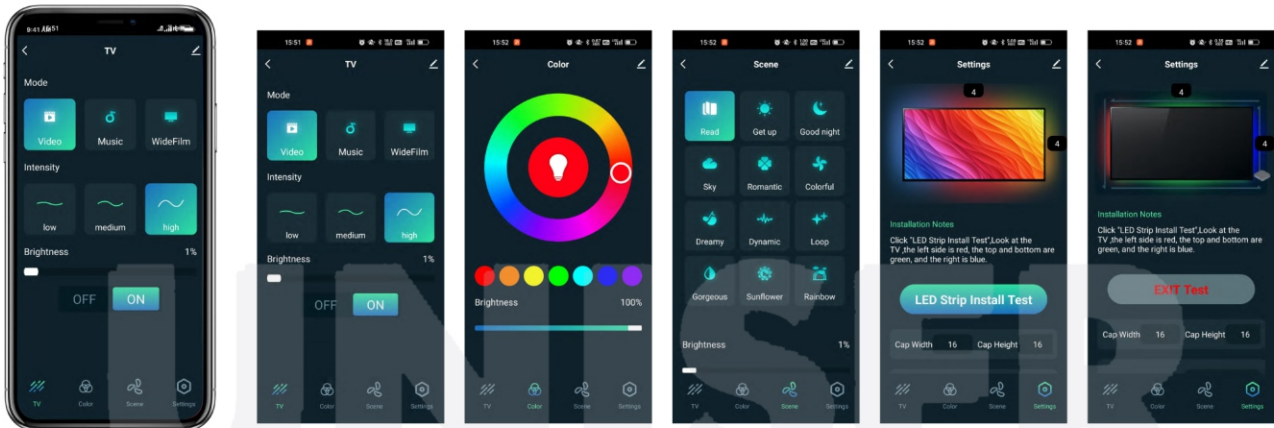


HDMI01 Sync Box

Smart TV LED Strip Lights With HDMI Sync Box

UNISER

Functions

- WIFI+BLE Controlled by Tuya APP
- HDMI Sync:the lights work in sync with the image of the TV/screen, and your gaming and viewing experience will be different.
- HDMI Signal Source and Video Solution:Support signal sources such as set-top boxes, streaming media devices, Blu-ray players, game consoles, etc.
- Immersive TV Lighting Experience:Sync your TV backlight color with movies and video games, various music rhythm modes and dynamic modes bring the perfect home entertainment atmosphere.
- The HDMI light box support DC12V RGBIC strip light and DC12V ambient lights
- Support Alexa and Google Assistant voice command function
- Easy to Install:suitable for the screen size under 65"

APP Functions

Connection Diagram

Parameter

Model	ST-HDMI01
Dimension of HDMI box	110*95*20mm
LED strip light	RGBIC 30 LED/m
Working voltage	12V
Power	20W
Output voltage	12V
HDR	HDR10/HLG/dolby vision
IC clips of strip	WS2812/WS2811/WS2815/SM16703
HDMI	HDMI2.0
HDCP	2.2
Scene mode	HDMI sync, video modes, music sync, color changing, multiple scene modes
Communication protocol	Wifi+BLE
Connectors	HDMI input × 1, HDMI output × 1, typeC × 2, DC connector of adapter(5.5/2.1), micro USB