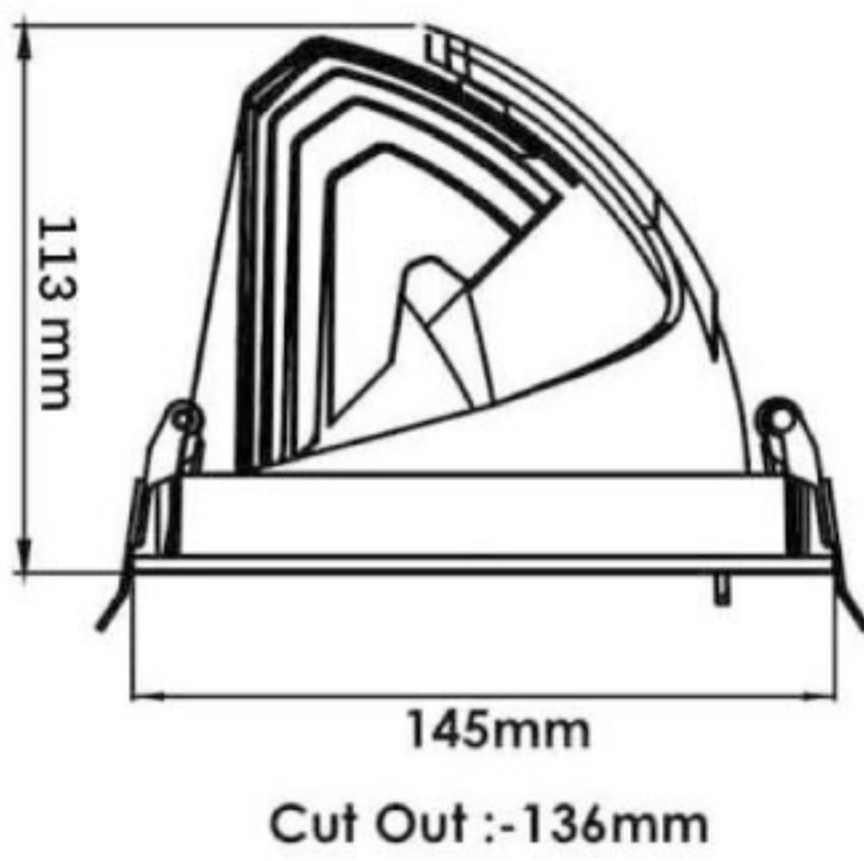

25-30 Zoom

PRODUCT SPECIFICATIONS

Product Type : Recessed Downlights

Product Name : US Zoom

Product Code : US-30W-ZOOM

Wattage : 30W

CCT : 3000K / 4000K / 6000K

Outer Body Color : White / Black

Input Voltage : 185-265V

Lumens : 100LM/ Watt

Inner Color : Black

CRI : 80

THD : <15

Operating Temperature : -10°C to +60°C

Material : Aluminium

Beam Angle : 38°