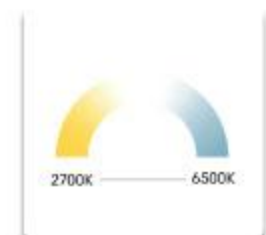

CCT Tunable