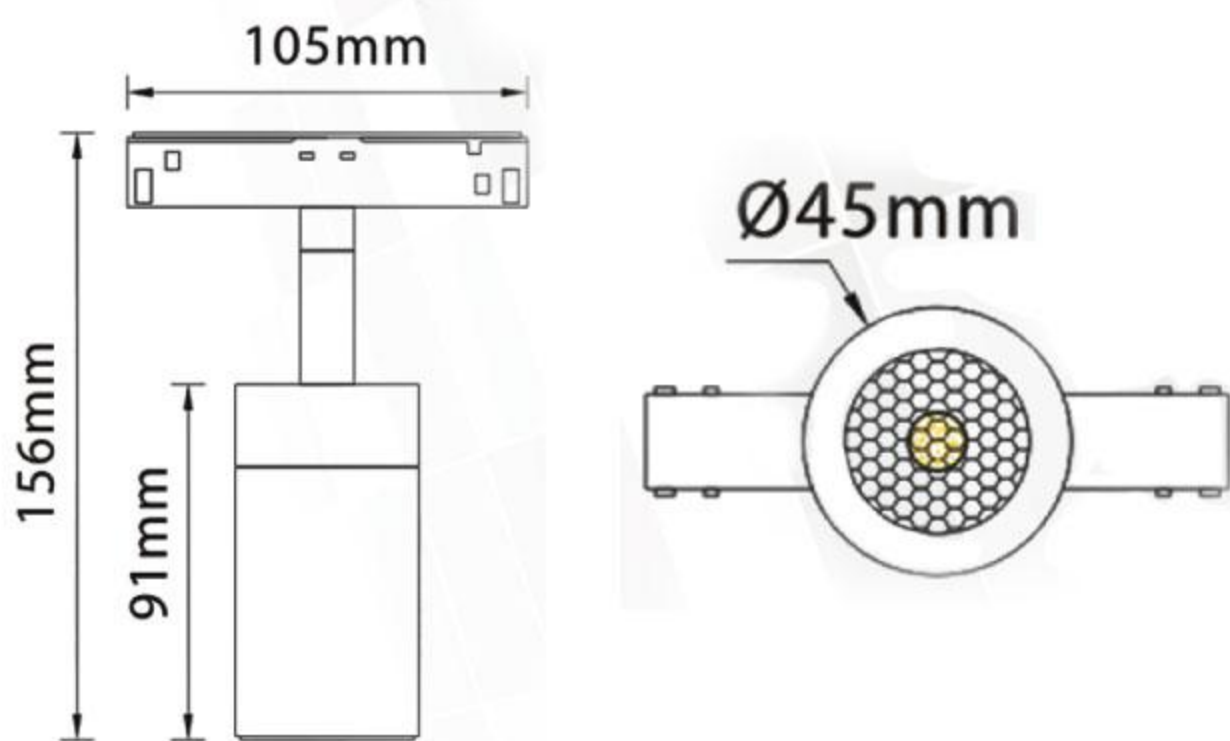

Operating Temperature : -10°C to +60°C

Wattage : As per SMPS Driver

Material : Aluminium

Diameter: 600mm / 900mm / 1200mm

DRIVER OPTIONS

SPECIAL ADDITIONAL FEATURES

PRODUCT SPECIFICATIONS

Product Type : Magneto Series