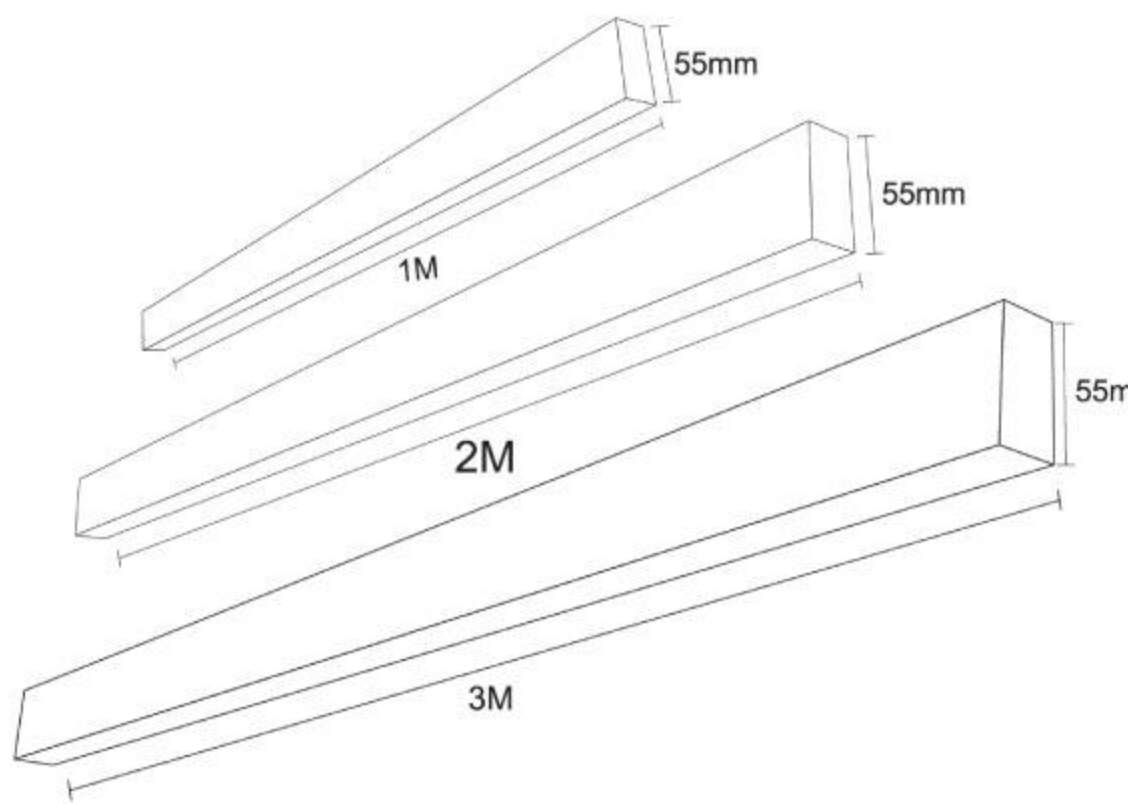

Material : Aluminium

Track Length: 1M / 2M / 3M

DRIVER OPTIONS

SPECIAL ADDITIONAL FEATURES

PRODUCT SPECIFICATIONS

Product Type : Magneto Series

Outer Body Color : Matt Black

Product Name : Magneto Surface / Suspended Track