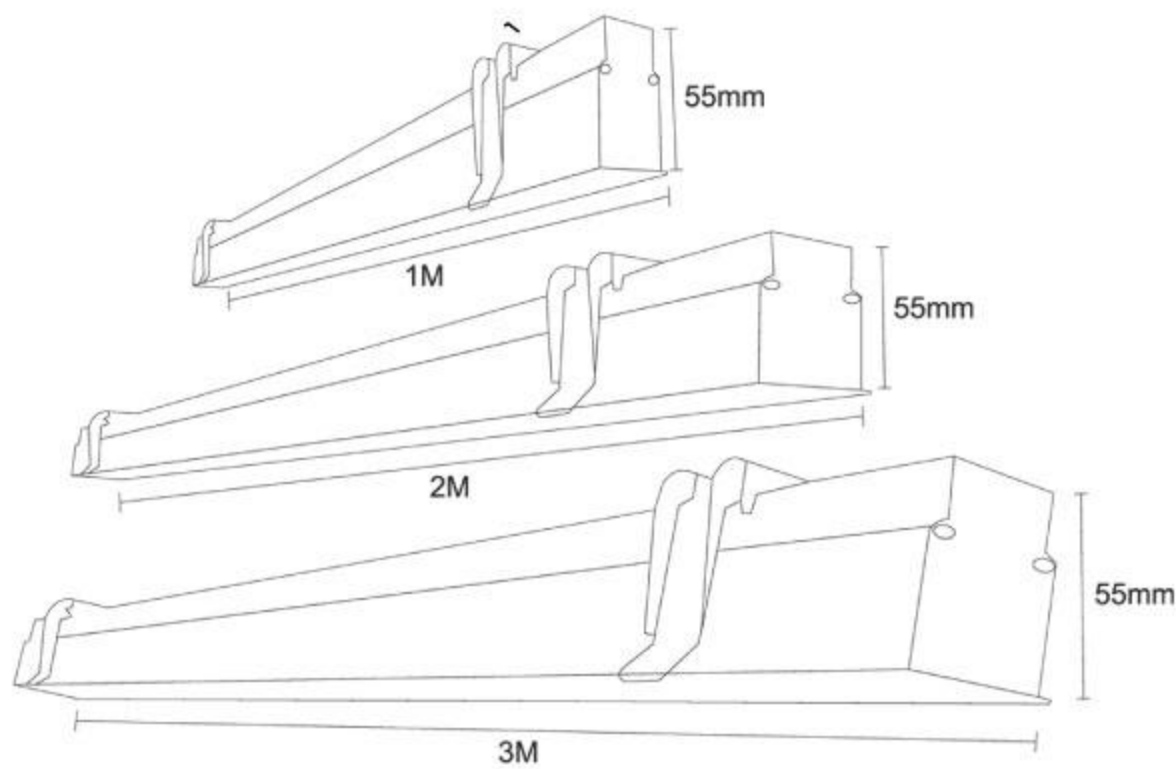

Outer Body Color : Matt Black

Voltage : 48V

Operating Temperature : -10°C to +60°C

Material : Aluminium

TrackLength: 1M / 2M / 3M

DRIVER OPTIONS

SPECIAL ADDITIONAL FEATURES

PRODUCT SPECIFICATIONS