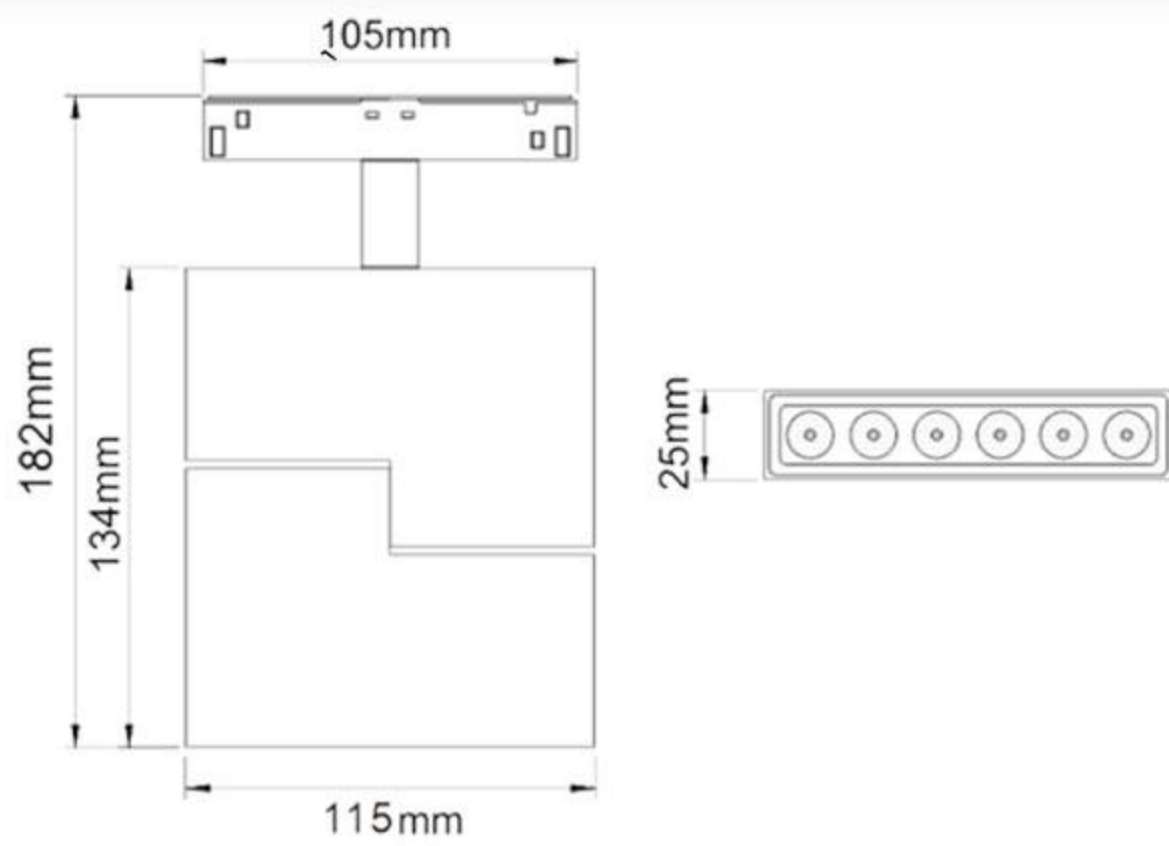

Beam Angle : 38°

Outer Body Color : Black

LED : CREE

Voltage : 48V

DRIVER OPTIONS

SPECIAL ADDITIONAL FEATURES

PRODUCT SPECIFICATIONS

Product Type : Magneto Series