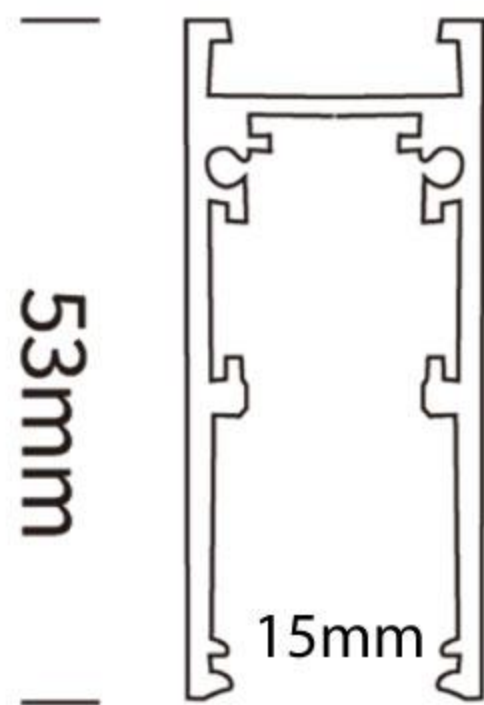

PRODUCT SPECIFICATIONS

Product Type : Magneto Thin Series

Outer Body Color : Matt Black

Product Name : Magneto Thin Track Surface / Suspended

Voltage : 48V

Product Code : UHLS-SF-15

Operating Temperature : -10°C to +60°C

Wattage: As per SMPS Driver

Material : Aluminium

TrackLength: 1M / 2M / 3M

DRIVER OPTIONS

SPECIAL ADDITIONAL FEATURES