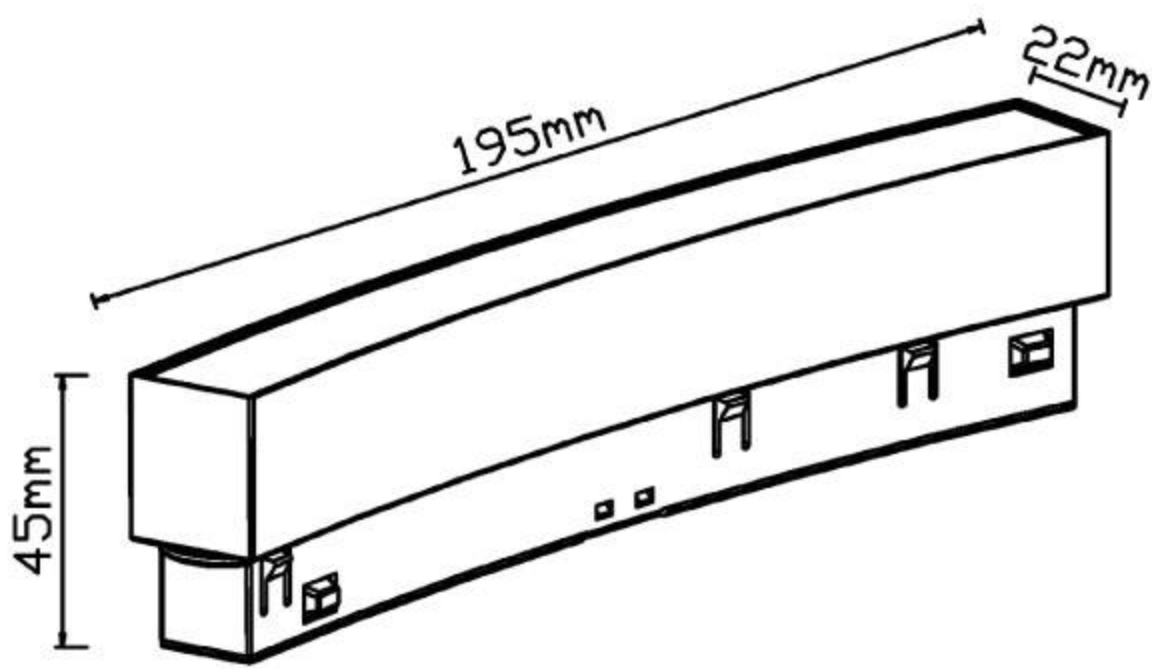

Beam Angle : 38°

Outer Body Color : Black

LED : CREE

Voltage : 48V

DRIVER OPTIONS

SPECIAL ADDITIONAL FEATURES

PRODUCT SPECIFICATIONS

Product Type : Magneto Series