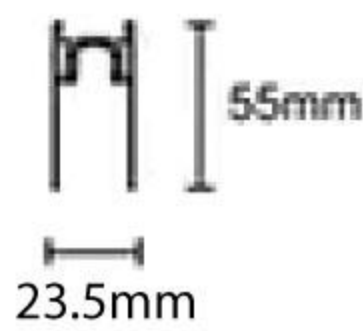

Material : Aluminium

Track Length: 1M / 2M / 3M

DRIVER OPTIONS

SPECIAL ADDITIONAL FEATURES

PRODUCT SPECIFICATIONS

Product Type : Magneto Series

Outer Body Color : Matt Black

Product Name : Magneto Surface / Suspended Track