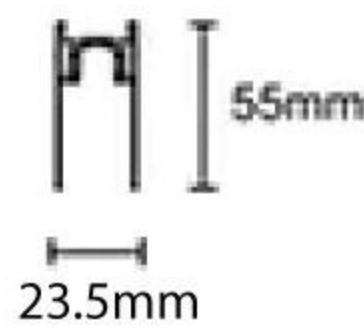

PRODUCT SPECIFICATIONS

Product Type : Magneto Series

Outer Body Color : Black

Product Name : Magneto Concealed Track

Voltage : 48V

Product Code : UHLS-RL20-SP-CONCEALED-TRACK

Operating Temperature : -10°C to +60°C

Wattage : As per SMPS Driver

Material : Aluminium

Track Length: 1M / 2M / 3M

DRIVER OPTIONS

SPECIAL ADDITIONAL FEATURES