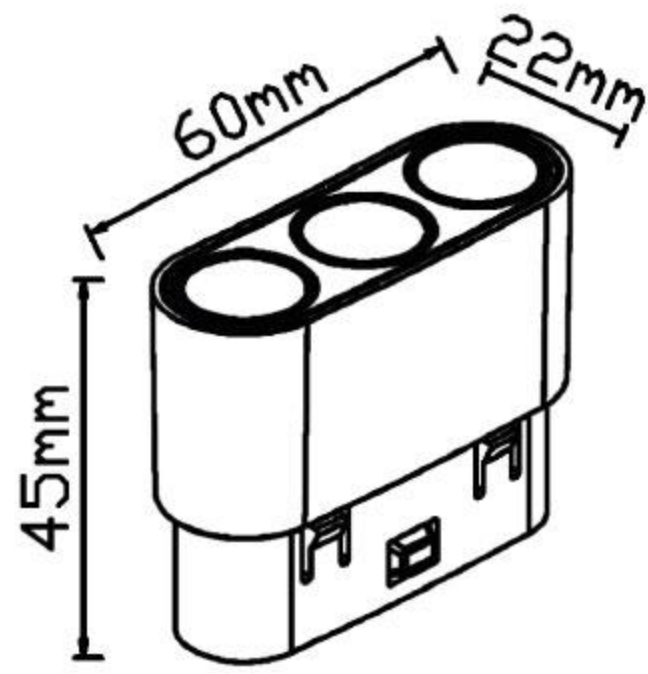

Beam Angle : 38°

Outer Body Color : Black

LED : CREE

Voltage : 48V

DRIVER OPTIONS

SPECIAL ADDITIONAL FEATURES

PRODUCT SPECIFICATIONS

Product Type : Magneto Series