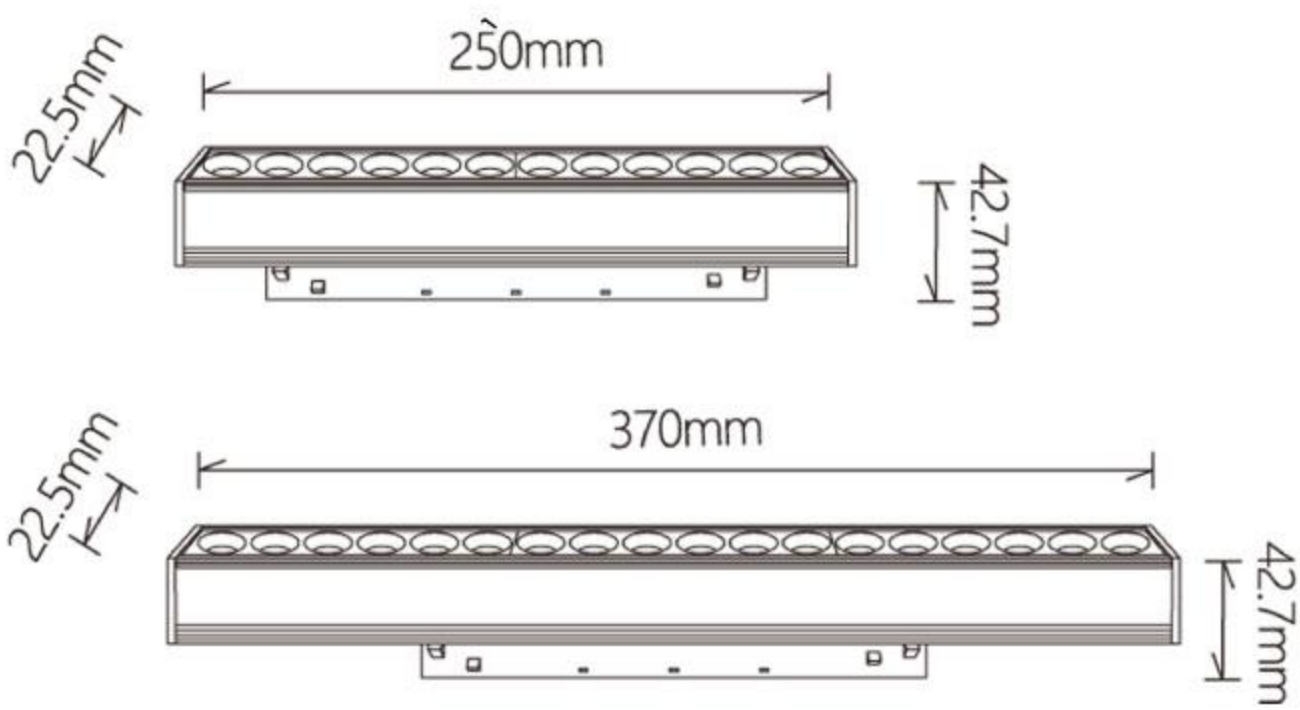

Beam Angle : 38°

Outer Body Color : Black

LED : CREE

Voltage : 48V

DRIVER OPTIONS

SPECIAL ADDITIONAL FEATURES

PRODUCT SPECIFICATIONS

Product Type : Magneto Series