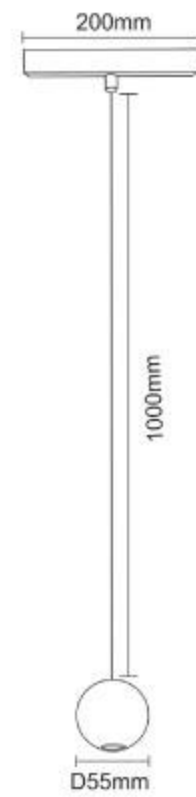

Beam Angle : 38°

Outer Body Color : Black

LED : CREE

Voltage : 48V

DRIVER OPTIONS

SPECIAL ADDITIONAL FEATURES

PRODUCT SPECIFICATIONS

Product Type : Magneto Series