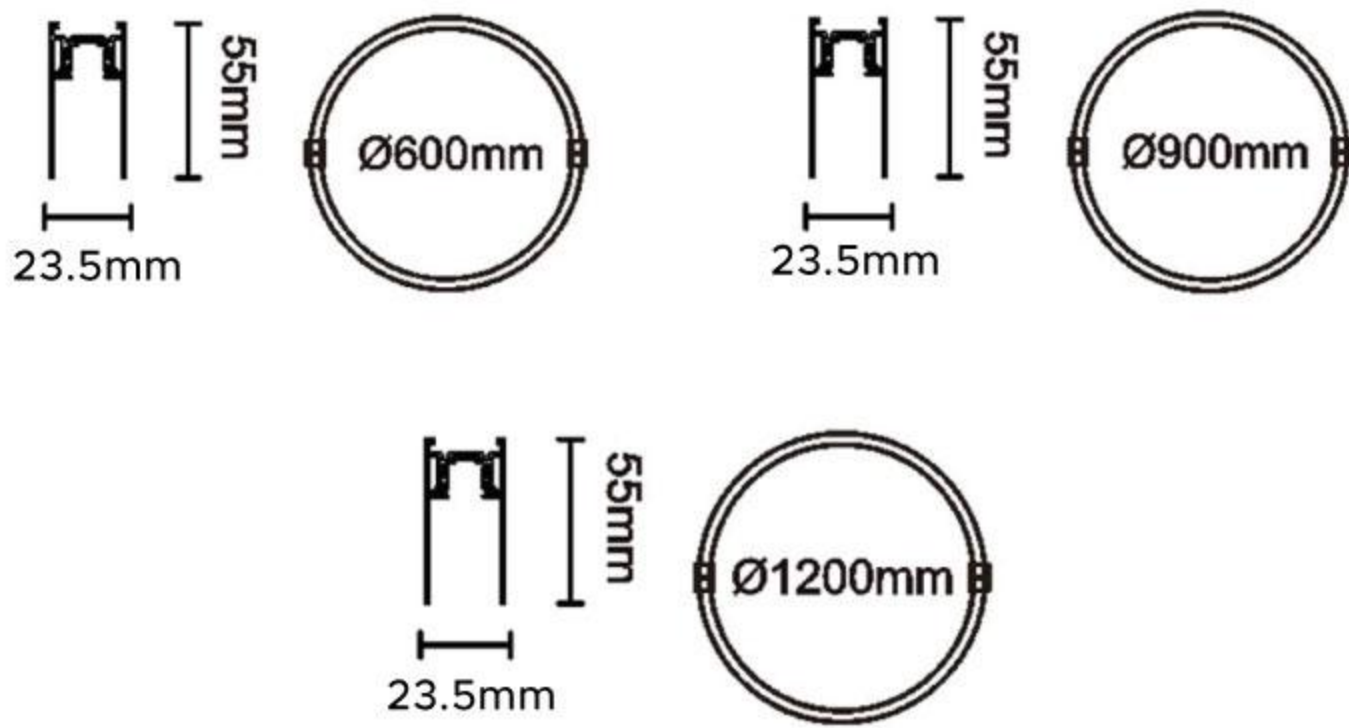

Wattage: As per SMPS Driver

Material : Aluminium

Diameter : 600mm / 900mm / 1200mm

DRIVER OPTIONS

SPECIAL ADDITIONAL FEATURES

PRODUCT SPECIFICATIONS

Product Type : Magneto Series

Outer Body Color : Black

Product Name : Magneto Curve Surface Track

Voltage : 48V

Product Code : UHLS-SF20-RD-600_900_1200

Operating Temperature : -10°C to +60°C

Wattage: As per SMPS Driver

Material : Aluminium

Diameter: 600mm / 900mm / 1200mm