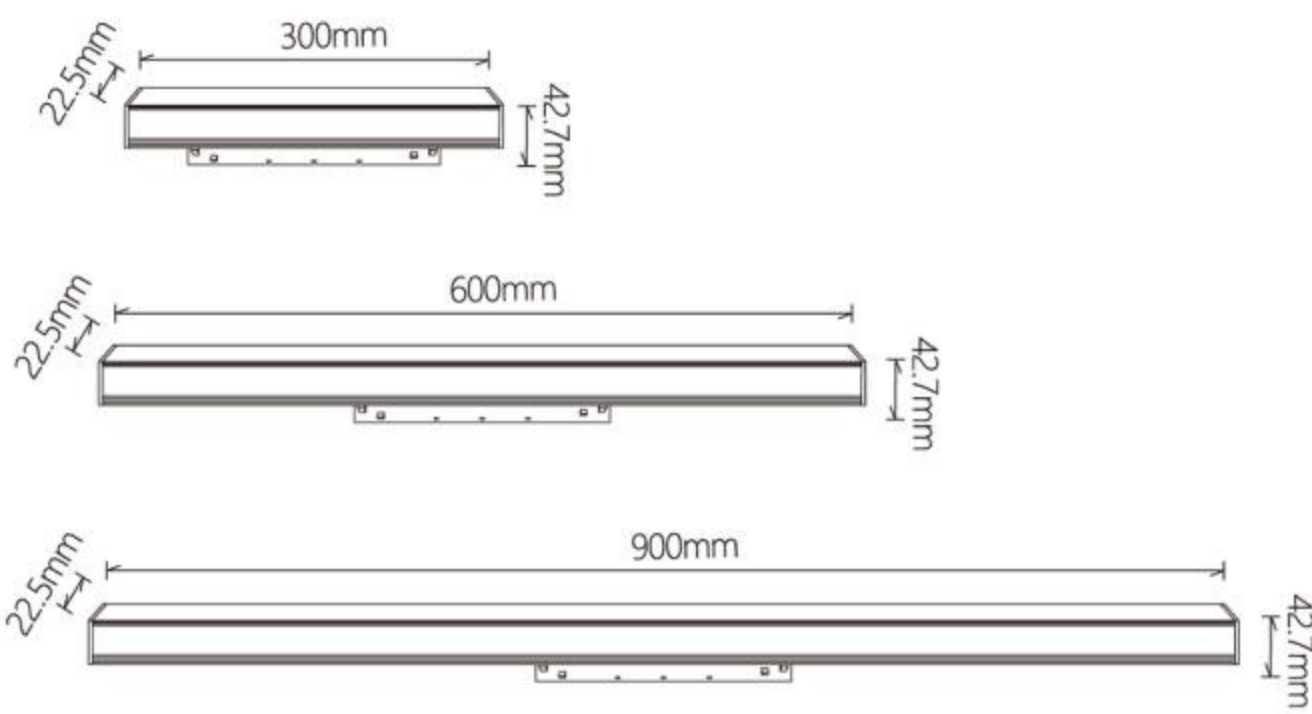

Beam Angle : 38°

Outer Body Color : Black

LED : CREE

Voltage : 48V

DRIVER OPTIONS

SPECIAL ADDITIONAL FEATURES

PRODUCT SPECIFICATIONS

Product Type : Magneto Series