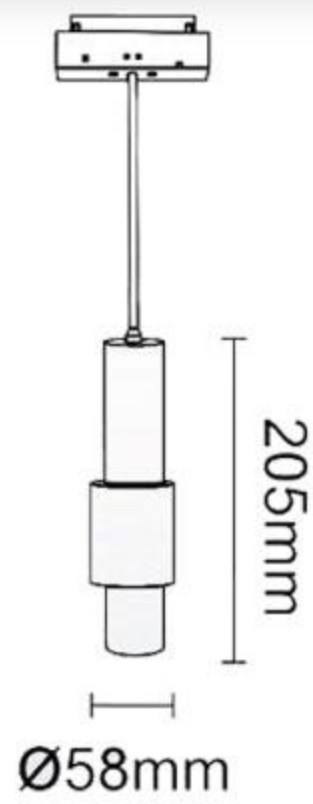

Beam Angle : 120°

Outer Body Color : Black

LED : CREE

Voltage : 48V

DRIVER OPTIONS

SPECIAL ADDITIONAL FEATURES

PRODUCT SPECIFICATIONS

Product Type : Magneto Series