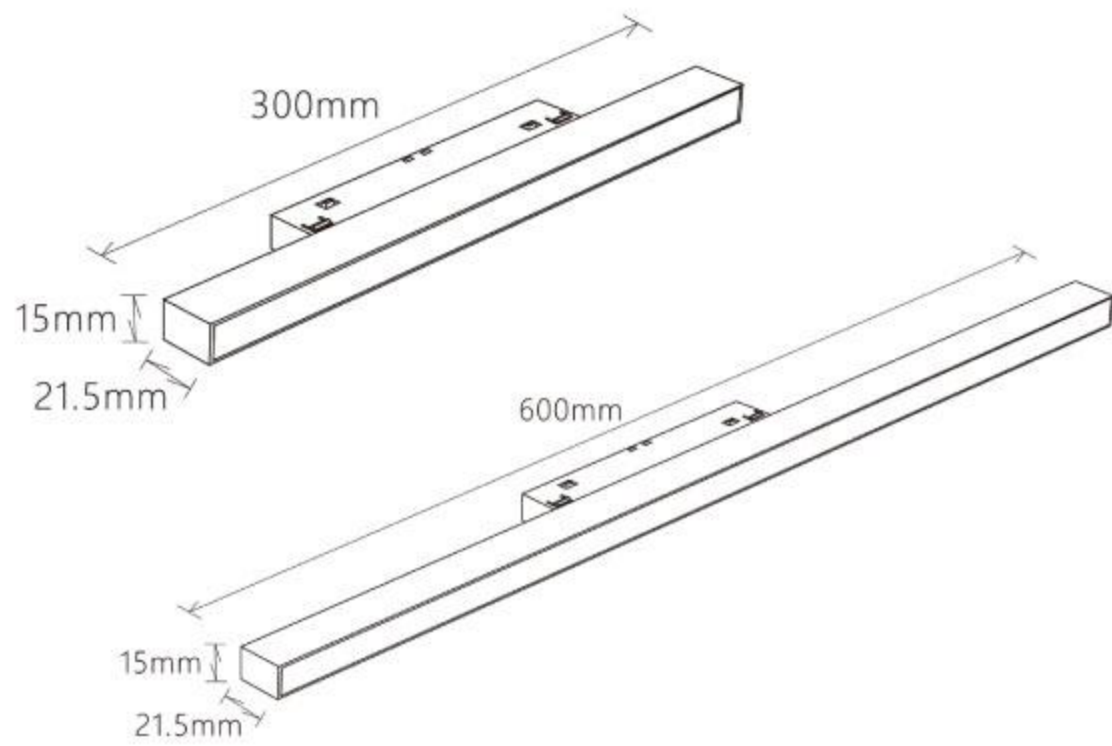

Outer Body Color : Black

LED : CREE

Voltage : 48V

DRIVER OPTIONS

SPECIAL ADDITIONAL FEATURES

PRODUCT SPECIFICATIONS

Product Type : Magneto Thin Series

CRI : 80