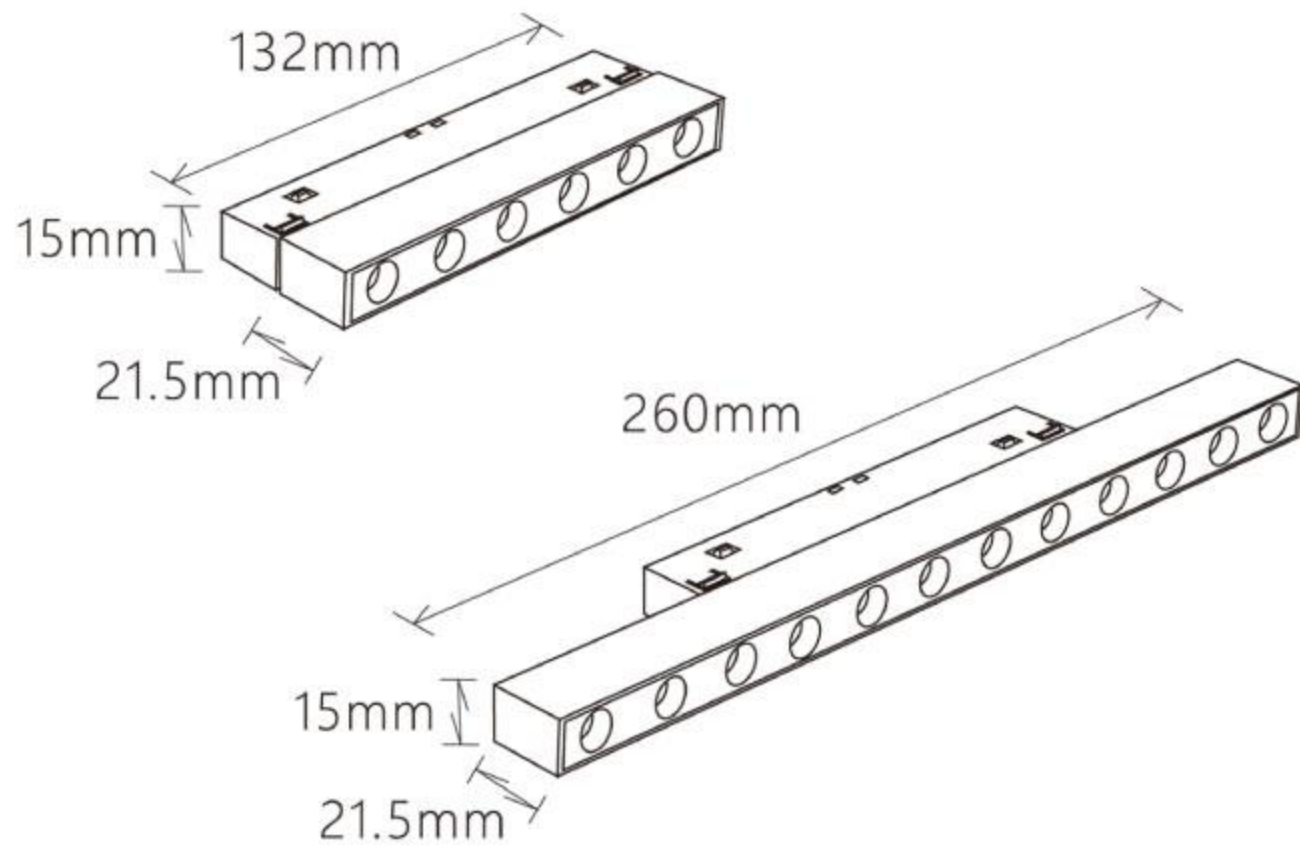

Wattage: As per SMPS Driver

Material : Aluminium

TrackLength: 1M / 2M / 3M

DRIVER OPTIONS

SPECIAL ADDITIONAL FEATURES

PRODUCT SPECIFICATIONS

Product Type : Magneto Thin Series

CRI : 80