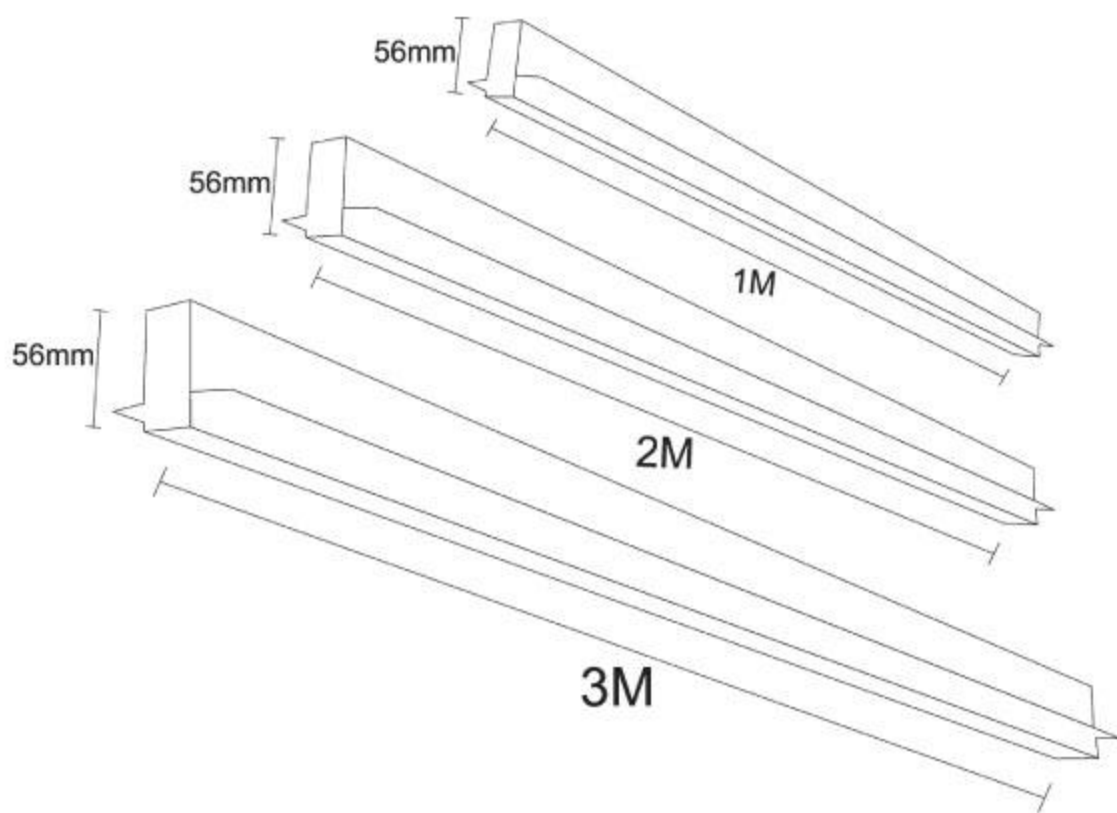

PRODUCT SPECIFICATIONS

Product Type : Magneto Series

Product Name : Magneto Trimless Track

Product Code : UHLS-RL20-EMBEDED-TRIMLESS-TRACK

Wattage: As per SMPS Driver

Outer Body Color : Matt Black

Voltage : 48V

Operating Temperature : -10°C to +60°C

Material : Aluminium

TrackLength: 1M / 2M / 3M

DRIVER OPTIONS

SPECIAL ADDITIONAL FEATURES