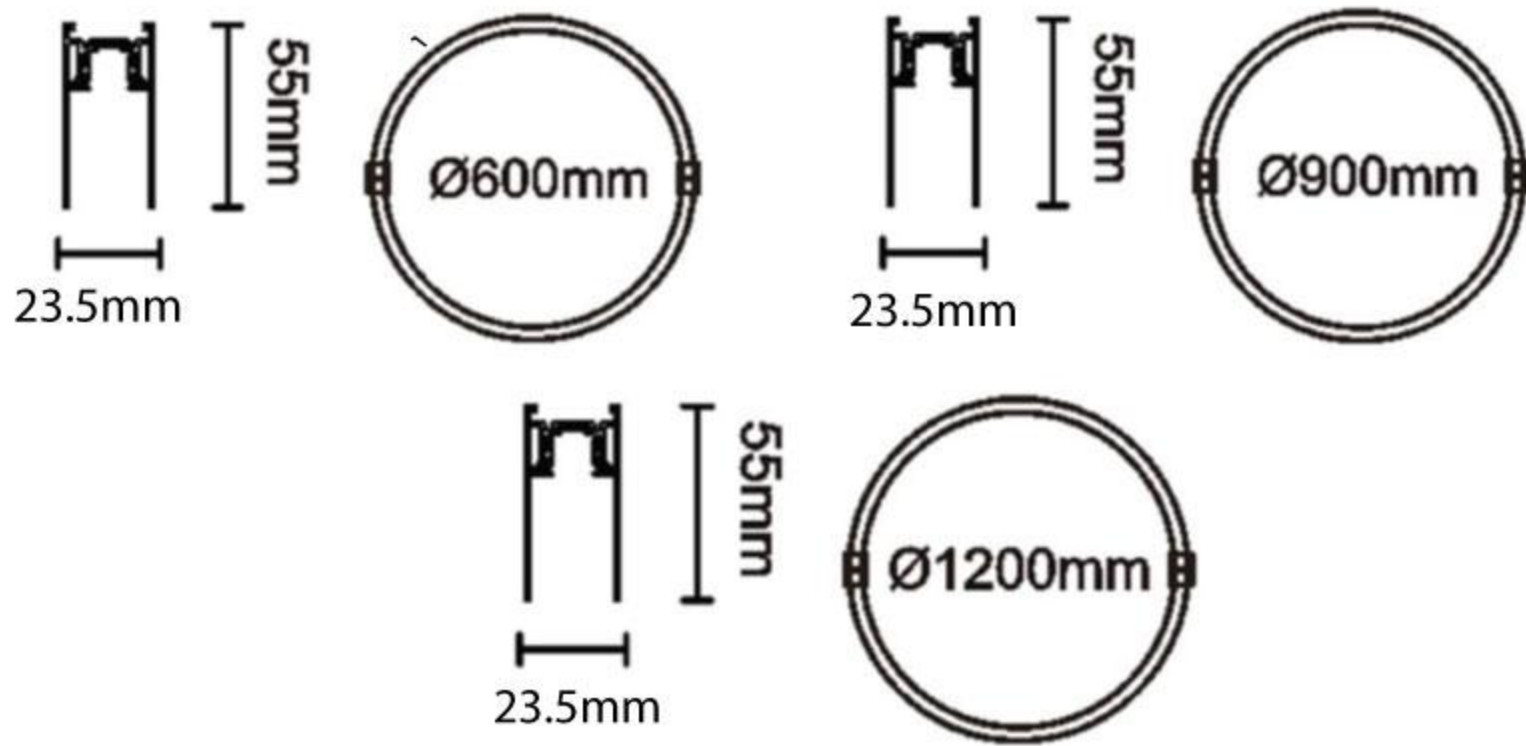

PRODUCT SPECIFICATIONS

Product Type : Magneto Series

Outer Body Color : Black

Product Name : Magneto Curve Suspended Track

Voltage : 48V

Product Code : UHLS-SFSP20-RD-600_900_1200

Operating Temperature : -10°C to +60°C

Wattage : As per SMPS Driver

Material : Aluminium

Diameter: 600mm / 900mm / 1200mm

DRIVER OPTIONS

SPECIAL ADDITIONAL FEATURES