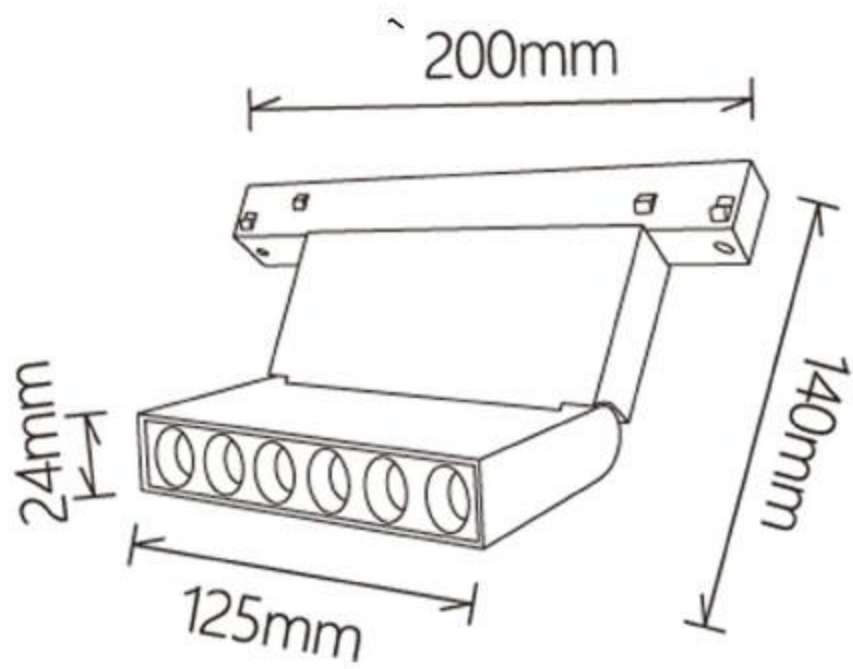

Beam Angle : 38°

Outer Body Color : Black

LED : CREE

Voltage : 48V

DRIVER OPTIONS

SPECIAL ADDITIONAL FEATURES

PRODUCT SPECIFICATIONS

Product Type : Magneto Series