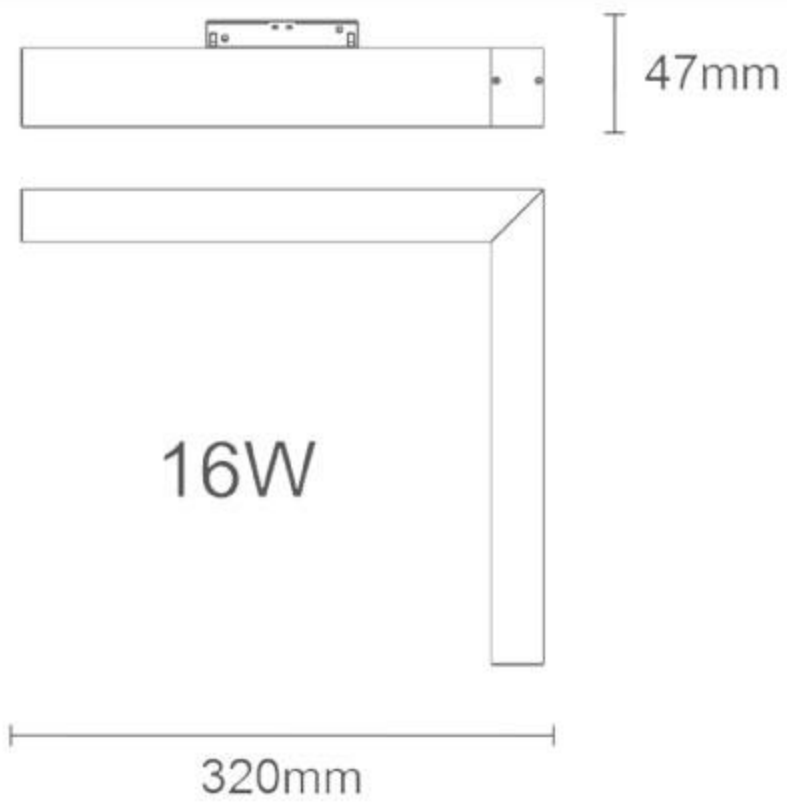

PRODUCT SPECIFICATIONS

Product Type : Magneto Series

CRI : 80

Product Name : Magneto Corner Linear

THD : <15

Product Code : UHLS-RL20-18C-MAGNETO

Operating Temperature : -10°C to +60°C

Wattage : 18W

Material : Aluminium

CCT : 3000K / 4000K / 6000K

Beam Angle : 120°

Outer Body Color : Black

LED : CREE

Voltage : 48V

DRIVER OPTIONS

SPECIAL ADDITIONAL FEATURES