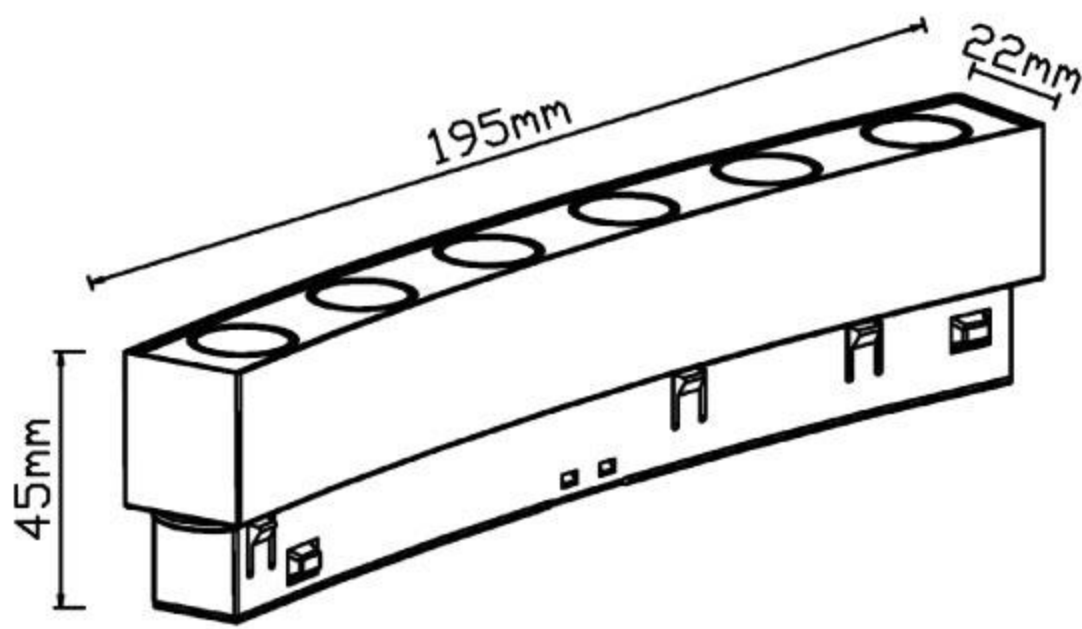

Beam Angle : 120°

Outer Body Color : Black

LED : CREE

Voltage : 48V

DRIVER OPTIONS

SPECIAL ADDITIONAL FEATURES

PRODUCT SPECIFICATIONS

Product Type : Magneto Series