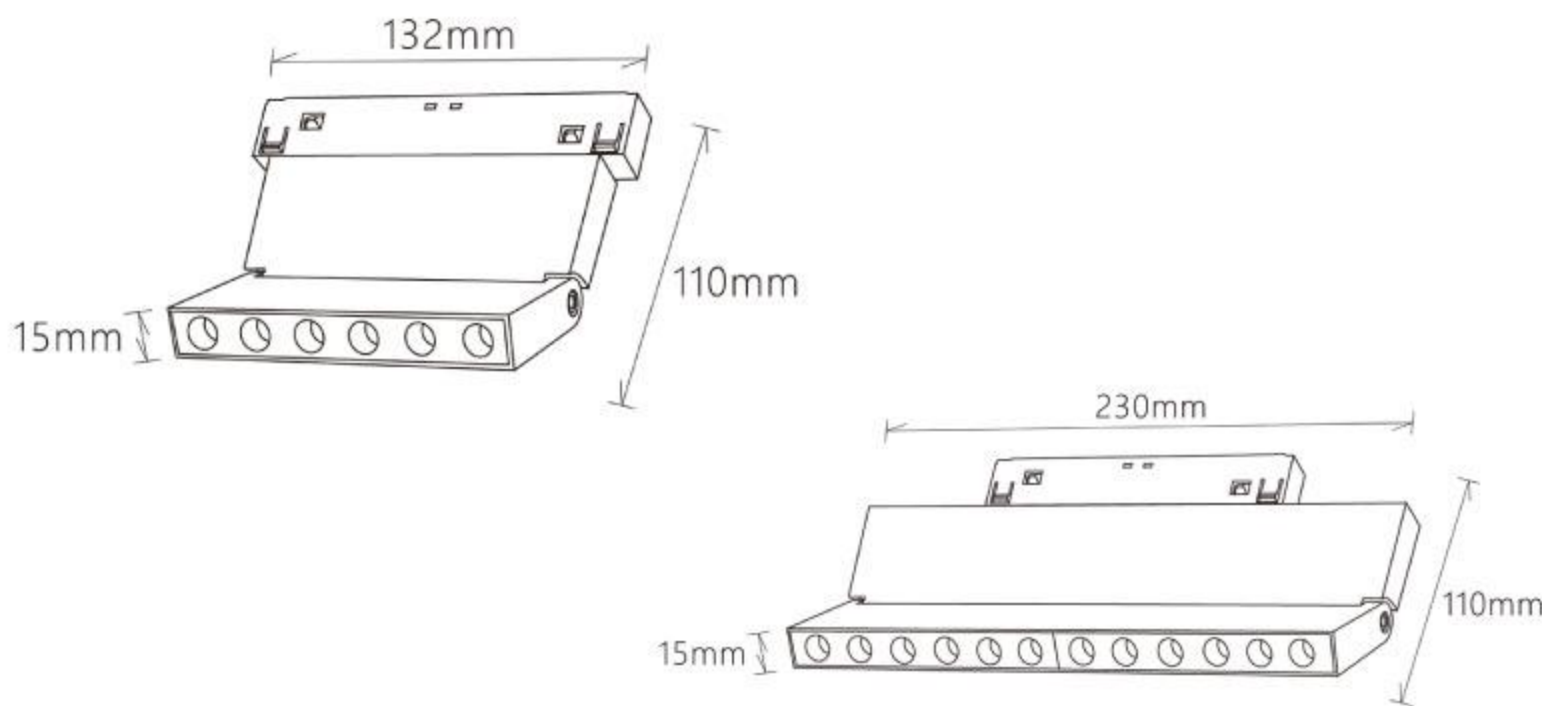

Outer Body Color : Black

LED : CREE

Voltage : 48V

DRIVER OPTIONS

SPECIAL ADDITIONAL FEATURES

PRODUCT SPECIFICATIONS

Product Type : Magneto Thin Series

CRI : 80