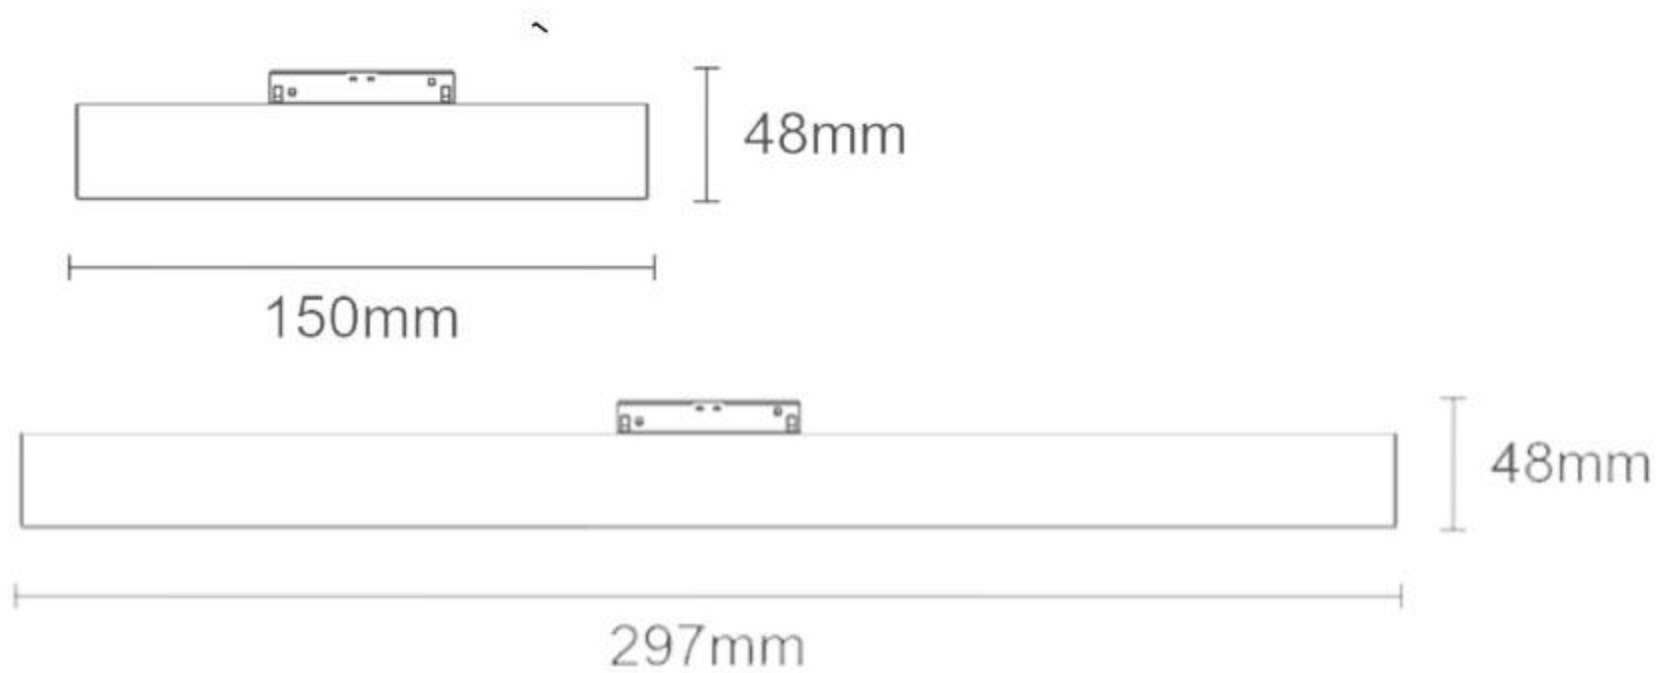

Beam Angle : 36°

Outer Body Color : Black

LED : CREE

Voltage : 48V

DRIVER OPTIONS

SPECIAL ADDITIONAL FEATURES

PRODUCT SPECIFICATIONS

Product Type : Magneto Series