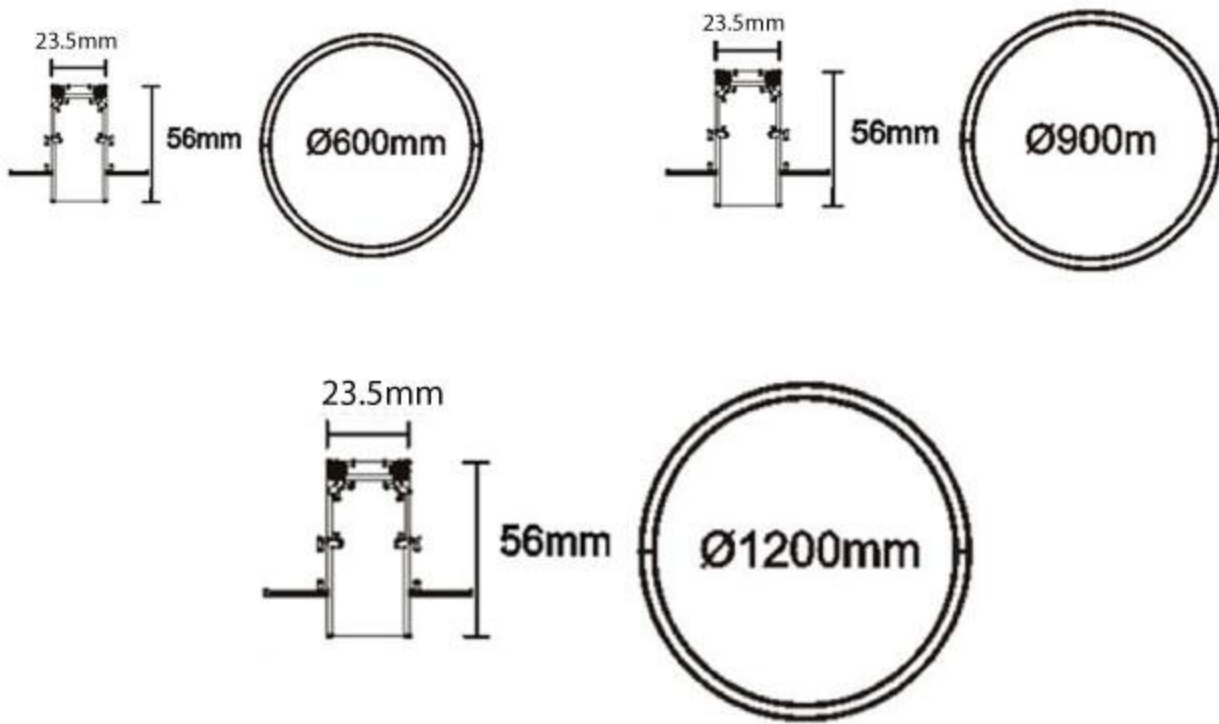

Voltage : 48V

Product Code : UHLS-RL20-SURFACE-MOUNTED-TRACK

Operating Temperature : -10°C to +60°C

Wattage: As per SMPS Driver

Material : Aluminium

TrackLength: 1M / 2M / 3M

DRIVER OPTIONS

SPECIAL ADDITIONAL FEATURES

Product Name : Magneto Curve Surface Track

Voltage : 48V

Product Code : UHLS-SF20-RD-600_900_1200

Operating Temperature : -10°C to +60°C

Wattage: As per SMPS Driver

Material : Aluminium

Diameter: 600mm / 900mm / 1200mm