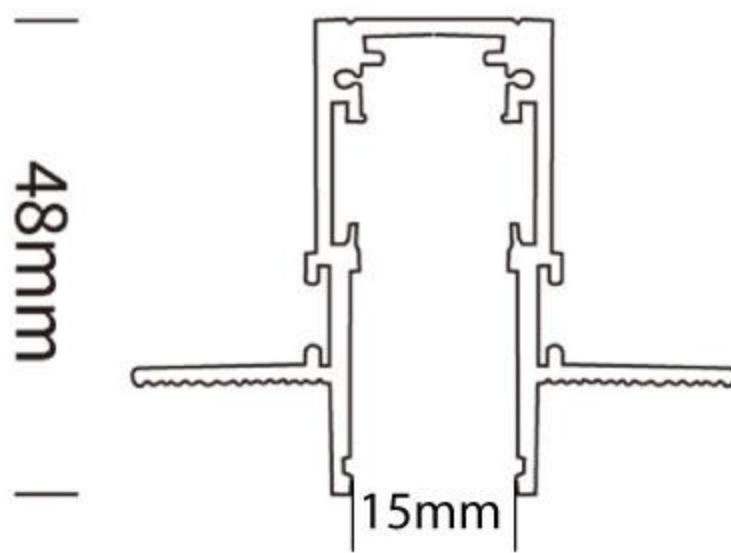

UHLS-CDS
LIVE CONNECTOR

UHLS-RL20 CDSF
ENDCAP

TRACK CONNECTION
PLATE

TRACK SIDE
CONNECTION PLATE

PRODUCT SPECIFICATIONS

Product Type : Magneto Thin Series

Outer Body Color : Matt Black

Product Name : Magneto Thin Track Trimless