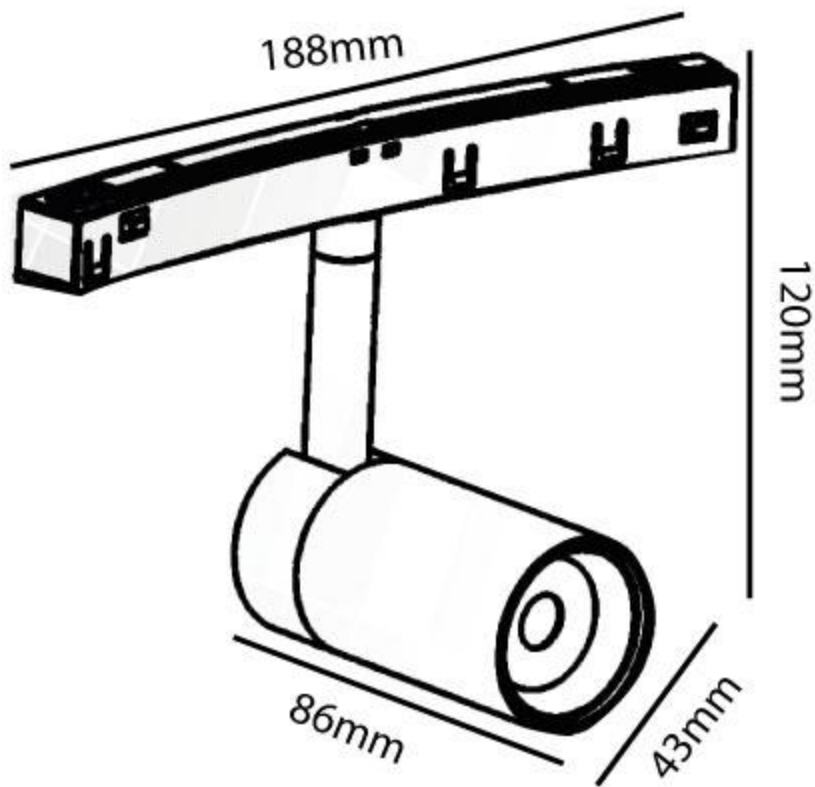

Beam Angle : 38°

Outer Body Color : Black

LED : CREE

Voltage : 48V

DRIVER OPTIONS

SPECIAL ADDITIONAL FEATURES

PRODUCT SPECIFICATIONS

Product Type : Magneto Series