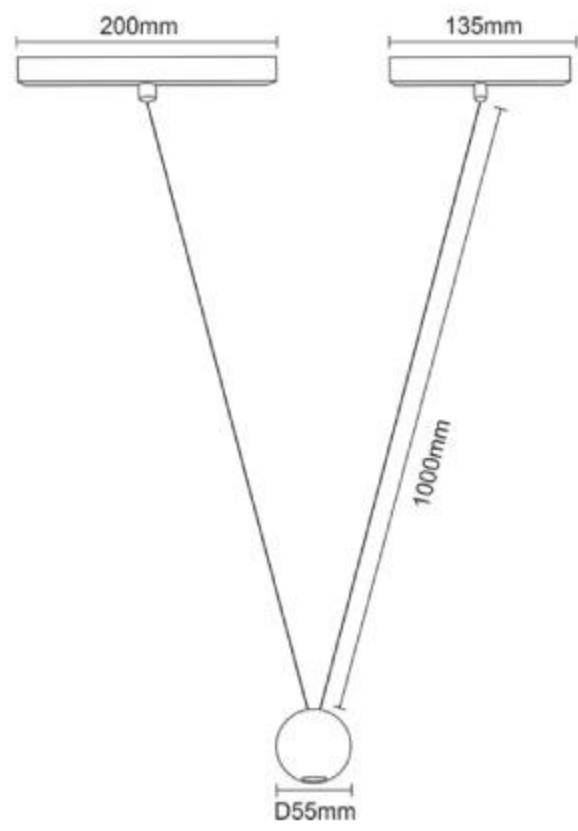

Beam Angle : 38°

Outer Body Color : Black / Matt Brass / Rose Gold

LED : CREE

Voltage : 48V

DRIVER OPTIONS

SPECIAL ADDITIONAL FEATURES

PRODUCT SPECIFICATIONS

Product Type : Magneto Series