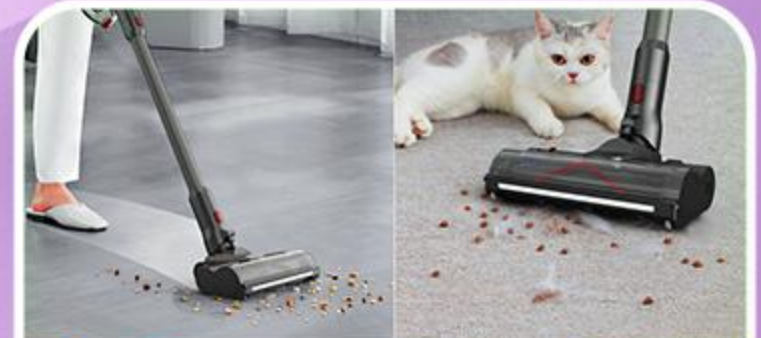

Caiva

POWERFUL CLEANING MADE EASY

UNISER
SMARTSPACES

Caiva

Low Noise Operation

Enjoy powerful cleaning with minimal noise, perfect for home or office use.

Advanced Safety Features

Equipped with anti-clogging technology and thermal protection for durability and safety.

Caiva

ALMIGHTY AERO SWEEP

Smart Cleaning, Simplified

Powerful Cleaning Performance

Advanced suction power for spotless surfaces, effortlessly tackling dirt, dust, and debris.

Compact & Lightweight

Easy-to-handle design for smooth cleaning across all spaces, from floors to hard-to-reach corners.