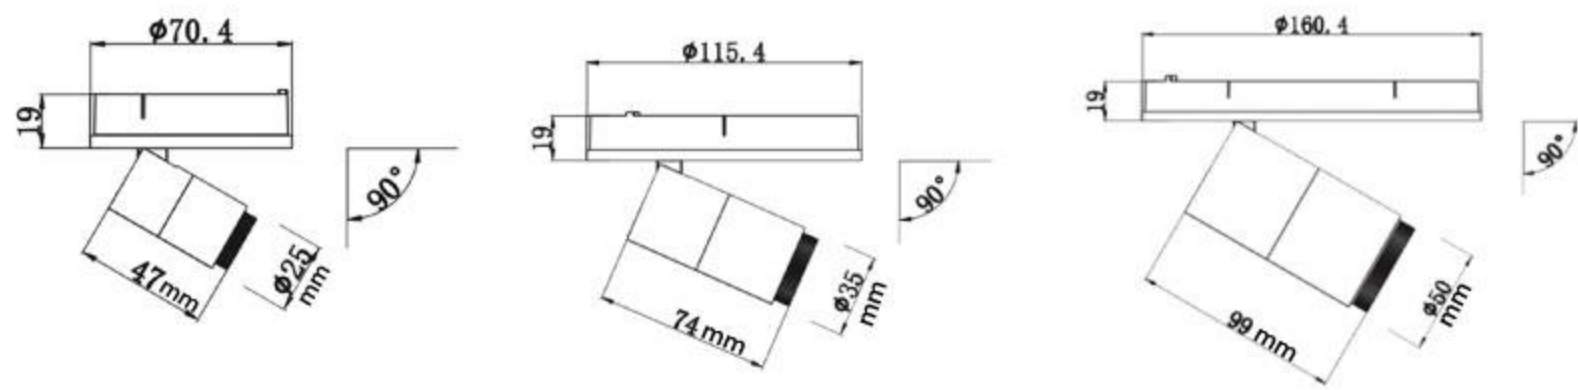

PRODUCT SPECIFICATIONS

Product Type : Concealed Blade-R DownLight

Inner Color : Black / White

Product Name : Blade-R Track Light

CRI : 90

Product Code : UHLS-04_07_14-TR-BLADE

THD : <15

Wattage : 4W / 7W / 14W

Operating Temperature : -10°C to +60°C

CCT : 3000K / 4000K / 6000K

Material : Aluminium

Outer Body Color : Black / White

Beam Angle : 20/50°

Input Voltage : 185-265V

LED : Osram

DRIVER OPTIONS

SPECIAL ADDITIONAL FEATURES