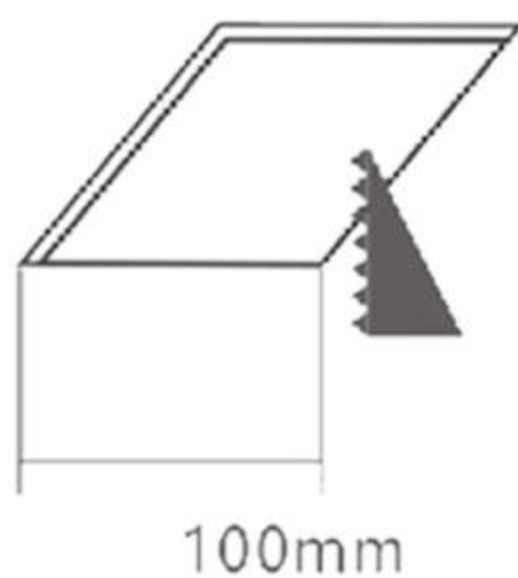

PRODUCT SPECIFICATIONS

Product Type : Concealed Modular Downlight

Inner Color : Champagne / Gold / Bright Silver / Gun Black

Product Name : Modular Square Light

CRI : 80

Product Code : UHLS-12-1048

THD : <15

Wattage : 12W

Operating Temperature : -10°C to +60°C

CCT : 3000K / 4000K / 6000K

Material : Aluminium

Outer Body Color : White / Black

Beam Angle : 120°

Input Voltage : 185-265V

LED : CREE

DRIVER OPTIONS

SPECIAL ADDITIONAL FEATURES