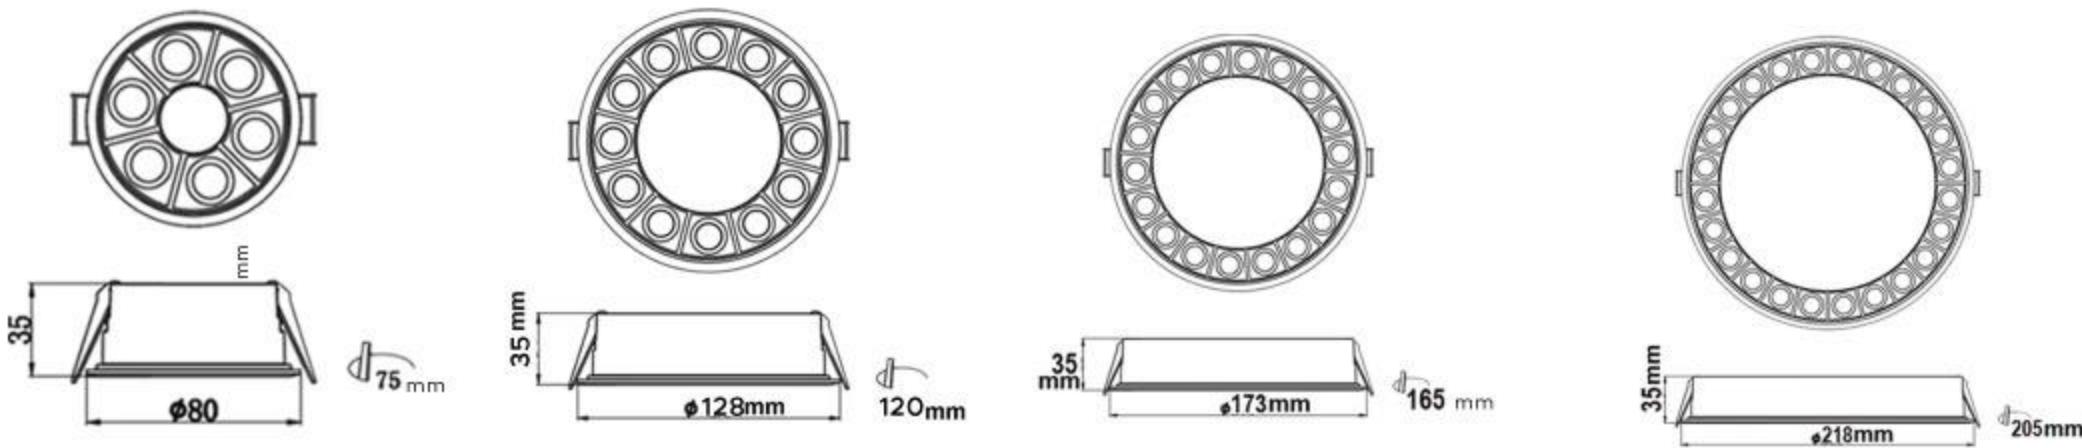

PRODUCT SPECIFICATIONS

Product Type : Concealed Blade-R DownLight

Inner Color : Black / White

Product Name : Blade-R Light A

CRI : 80

Product Code : UHLS-09_16_21_32-A-BLADE

THD : <15

Wattage : 9W / 16W / 21W / 32W

Operating Temperature : -10°C to +60°C

CCT : 3000K / 4000K / 6000K

Material : Aluminium

Outer Body Color : Black / White

Beam Angle : 38°

Input Voltage : 185-265V

LED : Osram

DRIVER OPTIONS

SPECIAL ADDITIONAL FEATURES