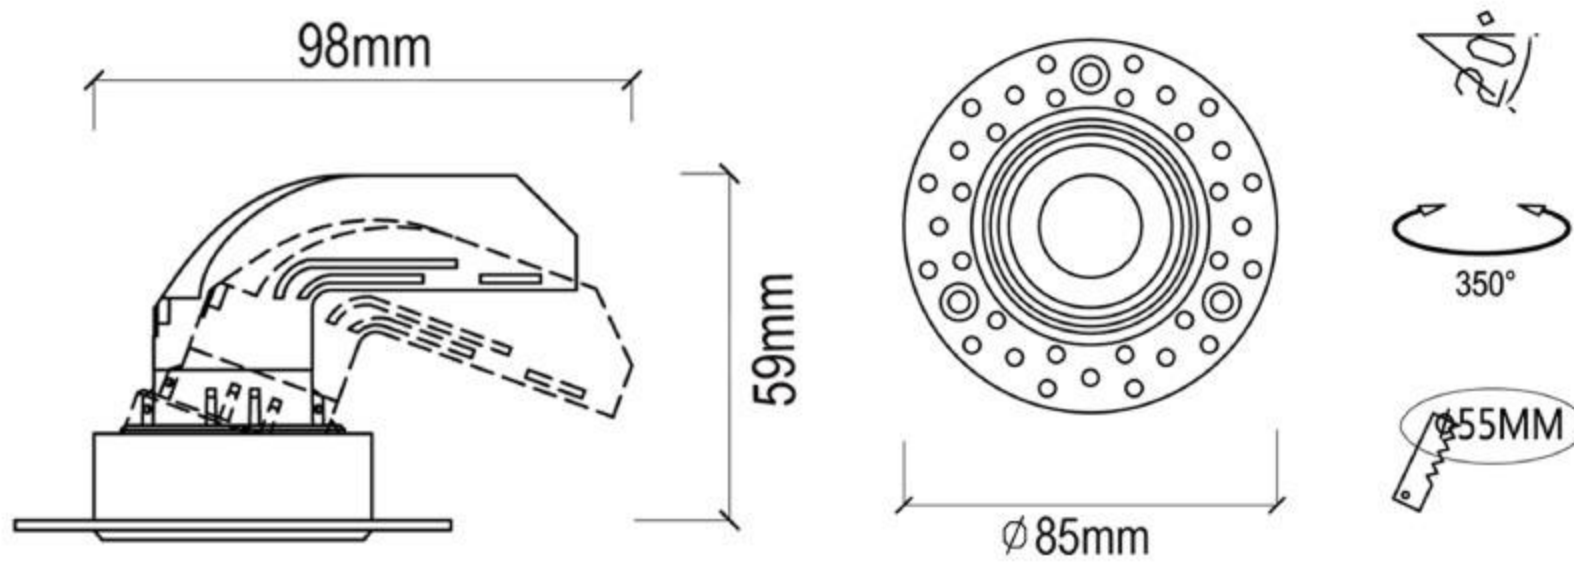

PRODUCT SPECIFICATIONS

Product Type : Concealed Mini Modular Downlight

Inner Color : Black

Product Name : Mini Modular Light B

CRI : 80

Product Code : UHLS-10-044-B

THD : <15

Wattage : 10W

Operating Temperature : -10°C to +60°C

CCT : 3000K / 4000K / 6000K

Material : Aluminium

Outer Body Color : White / Black

Beam Angle : 38°

Input Voltage : 185-265V

LED : CREE

DRIVER OPTIONS

SPECIAL ADDITIONAL FEATURES