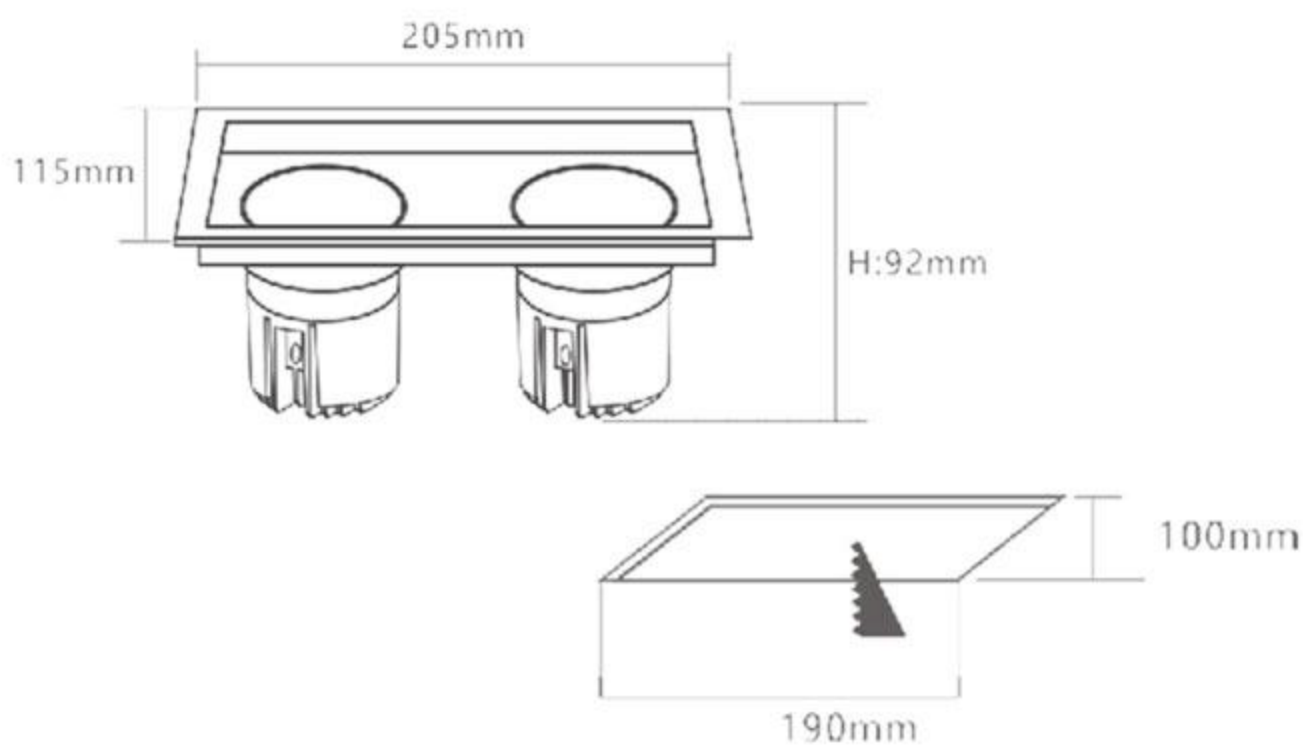

PRODUCT SPECIFICATIONS

Product Type : Concealed Modular Downlight

Inner Color : Champagne / Gold / Bright Silver / Gun Black

Product Name : Modular Twin Light

CRI : 80

Product Code : UHLS-24-1048

THD : <15

Wattage : 24W

Operating Temperature : -10°C to +60°C

CCT : 3000K / 4000K / 6000k

Material : Aluminium

Outer Body Color : White / Black

Beam Angle : 120°

Input Voltage : 185-265V

LED : CREE

DRIVER OPTIONS

SPECIAL ADDITIONAL FEATURES