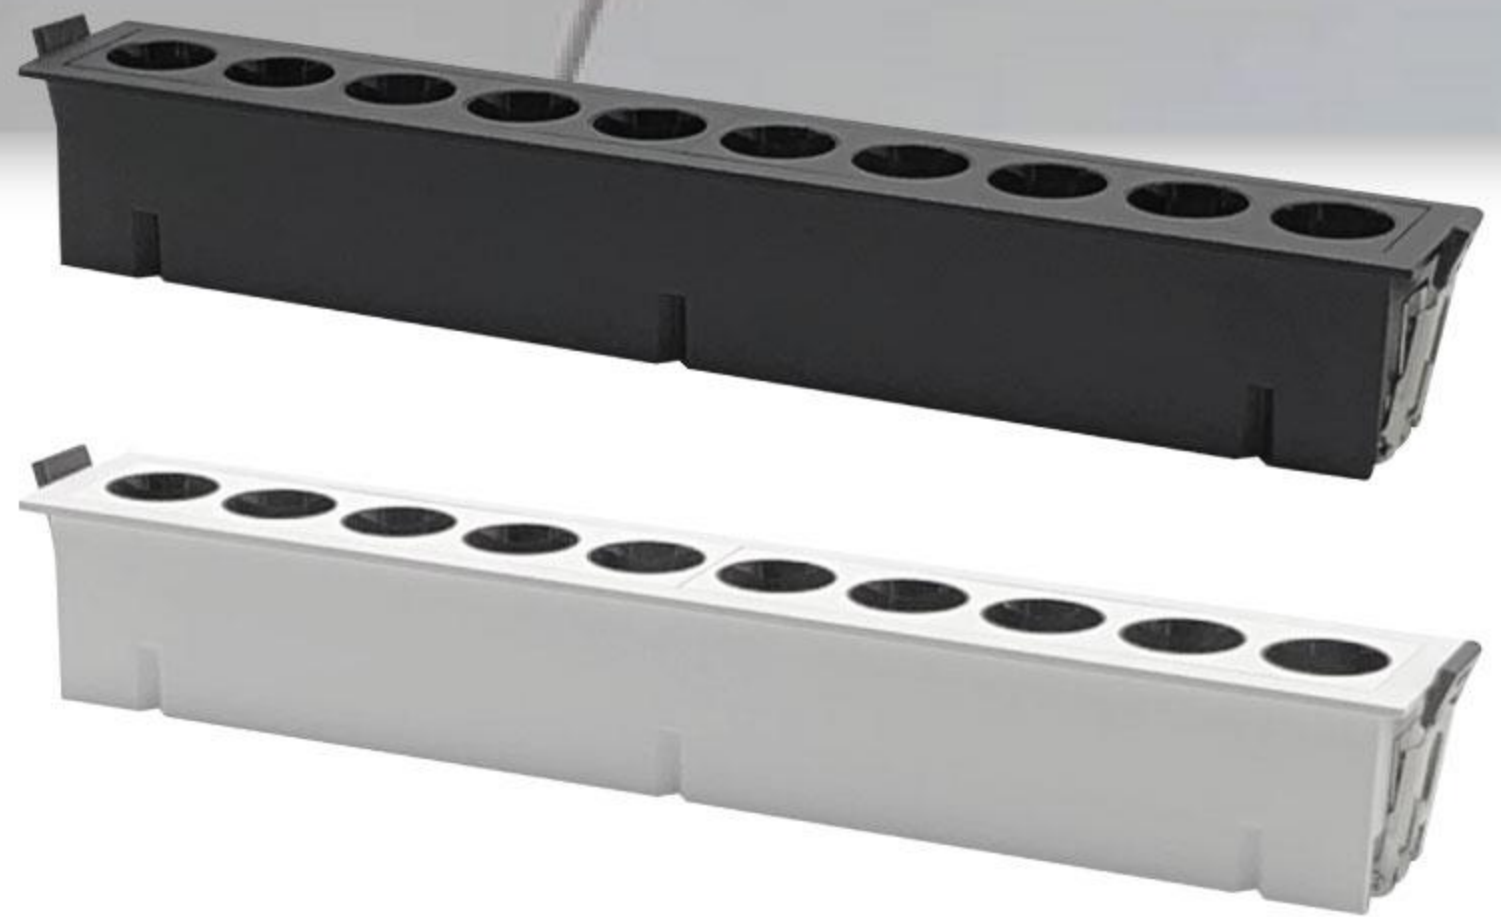

PRODUCT SPECIFICATIONS

Product Type : Concealed Meta Downlight

Product Name : Meta Moveable

Product Code : UHLS-28-CD-Meta

Wattage : 28W

CCT : 3000K / 4000K / 6000K

Outer Body Color : White / Black

Input Voltage : 185-265V

Lumens : 3080LM

Inner Color : White / Black

CRI : 80

THD : <15

Operating Temperature : -10°C to +60°C

Material : Aluminium

Beam Angle : 38°

LED : CREE

DRIVER OPTIONS

SPECIAL ADDITIONAL FEATURES