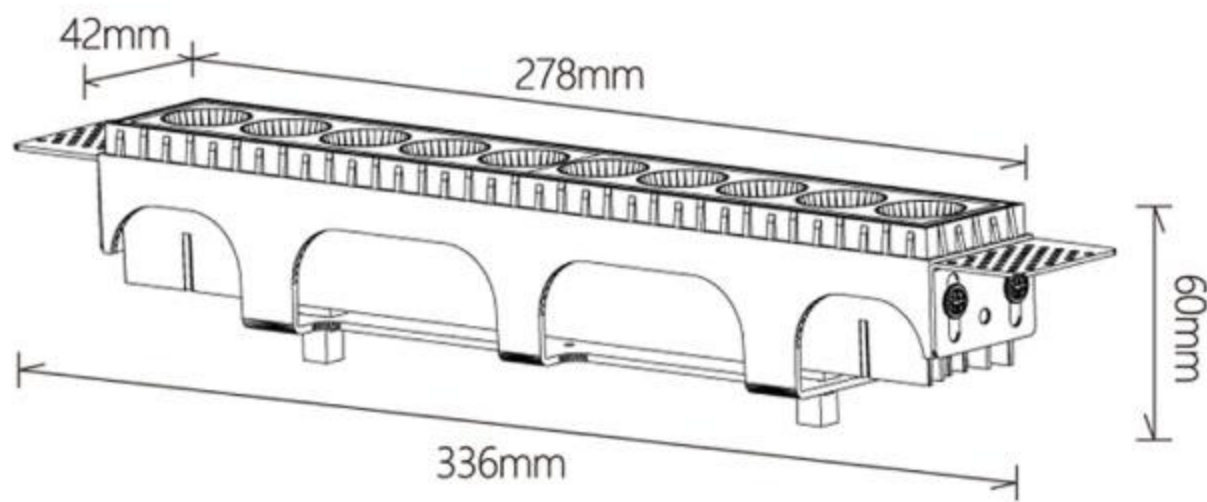

PRODUCT SPECIFICATIONS

Product Type : Concealed Meta Downlight

Product Name : Meta Downlight Trimless

Product Code : UHLS-28-TRM-Meta

Wattage : 28W

CCT : 3000K / 4000K / 6000K

Outer Body Color : White / Black

Input Voltage : 185-265V

Lumens : 3080LM

Inner Color : White / Black

CRI : 80

THD : <15

Operating Temperature : -10°C to +60°C

Material : Aluminium

Beam Angle : 38°

LED : CREE

DRIVER OPTIONS

SPECIAL ADDITIONAL FEATURES