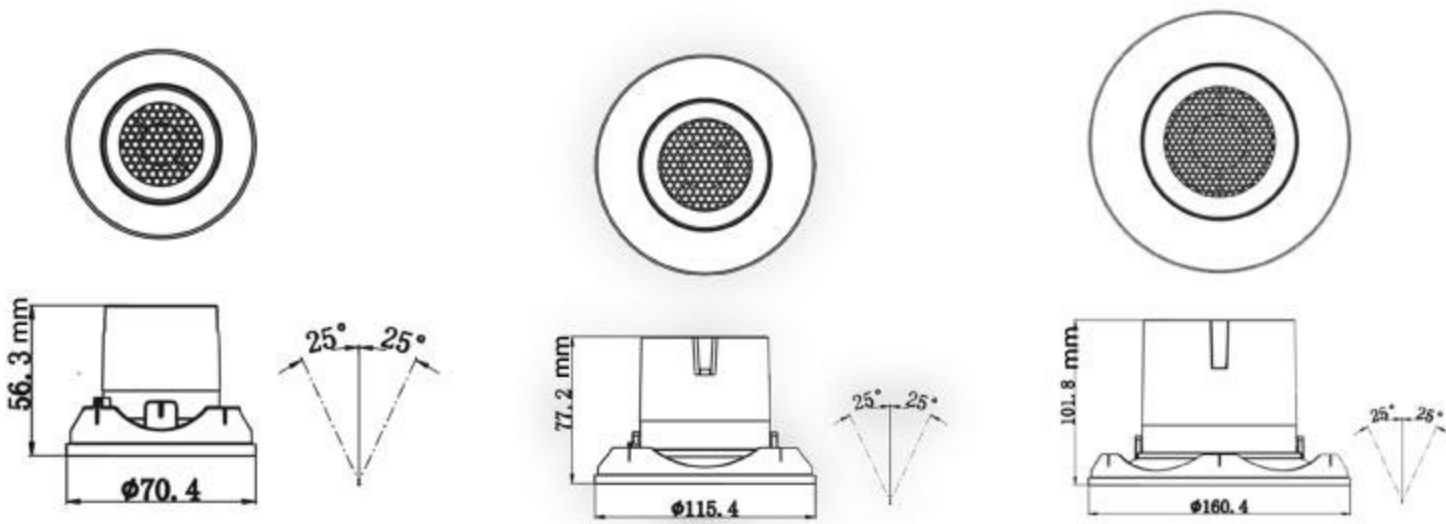

PRODUCT SPECIFICATIONS

Product Type : Concealed Blade-R DownLight

Inner Color : Black / White

Product Name : Blade-R Light C

CRI : 90

Product Code : UHLS-04_07_14-C-BLADE

THD : <15

Wattage : 4W / 7W / 14W

Operating Temperature : -10°C to +60°C

CCT : 3000K / 4000K / 6000K

Material : Aluminium

Outer Body Color : Black / White

Beam Angle : 36°

Input Voltage : 185-265V

LED : Osram

DRIVER OPTIONS

SPECIAL ADDITIONAL FEATURES