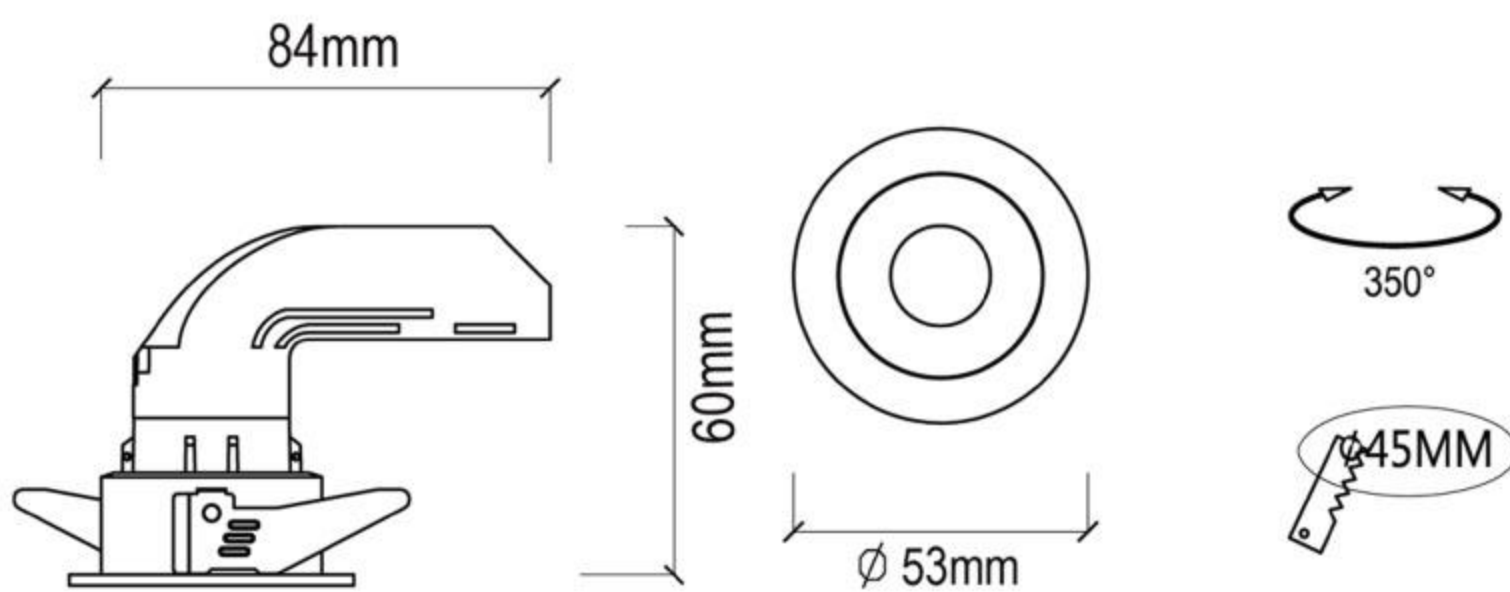

PRODUCT SPECIFICATIONS

Product Type : Concealed Mini Modular Downlight

Inner Color : Black

Product Name : Mini Modular Light C

CRI : 80

Product Code : UHLS-10-044-C

THD : <15

Wattage : 10W

Operating Temperature : -10°C to +60°C

CCT : 3000K / 4000K / 6000k

Material : Aluminium

Outer Body Color : White / Black

Beam Angle : 38°

Input Voltage : 185-265V

LED : CREE

DRIVER OPTIONS

SPECIAL ADDITIONAL FEATURES