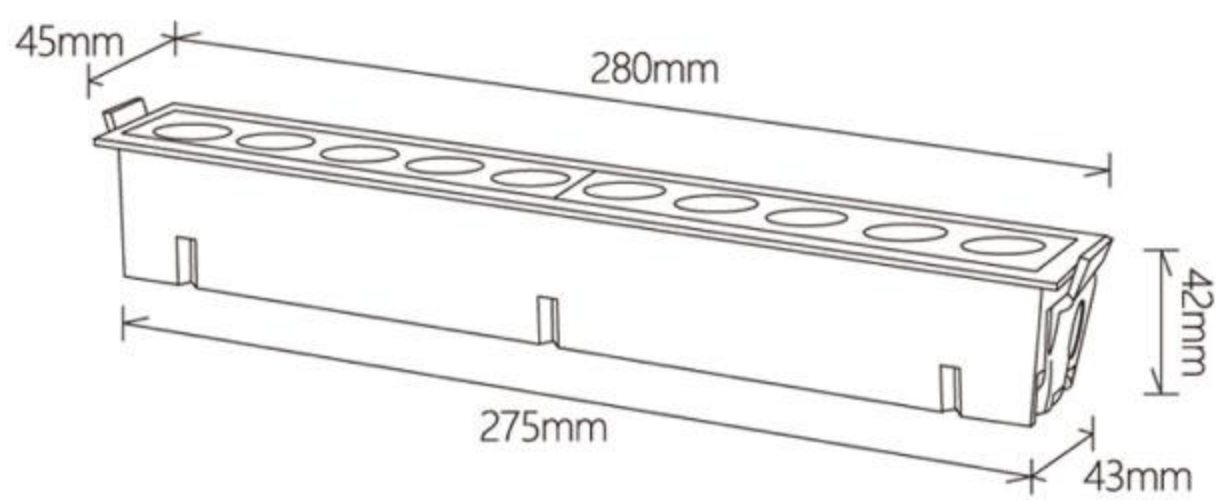

PRODUCT SPECIFICATIONS

Product Type : Concealed Meta Downlight

Product Name : Meta Moveable

Product Code : UHLS-28-CD-Meta

Wattage : 28W

CCT : 3000K / 4000K / 6000K

Outer Body Color : White / Black

Input Voltage : 185-265V

Lumens : 3080LM

Inner Color : White / Black

CRI : 80

THD : <15

Operating Temperature : -10°C to +60°C

Material : Aluminium

Beam Angle : 38°

LED : CREE

DRIVER OPTIONS

SPECIAL ADDITIONAL FEATURES