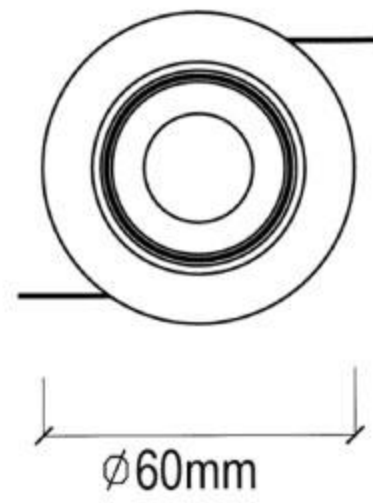

PRODUCT SPECIFICATIONS

Product Type : Concealed Mini Modular Downlight

Inner Color : Black

Product Name : Mini Modular Light A

CRI : 80

Product Code : UHLS-10-044-A

THD : <15

Wattage : 10W

Operating Temperature : -10°C to +60°C

CCT : 3000K / 4000K / 6000k

Material : Aluminium

Outer Body Color : White / Black

Beam Angle : 38°

Input Voltage : 185-265V

LED : CREE

DRIVER OPTIONS

SPECIAL ADDITIONAL FEATURES