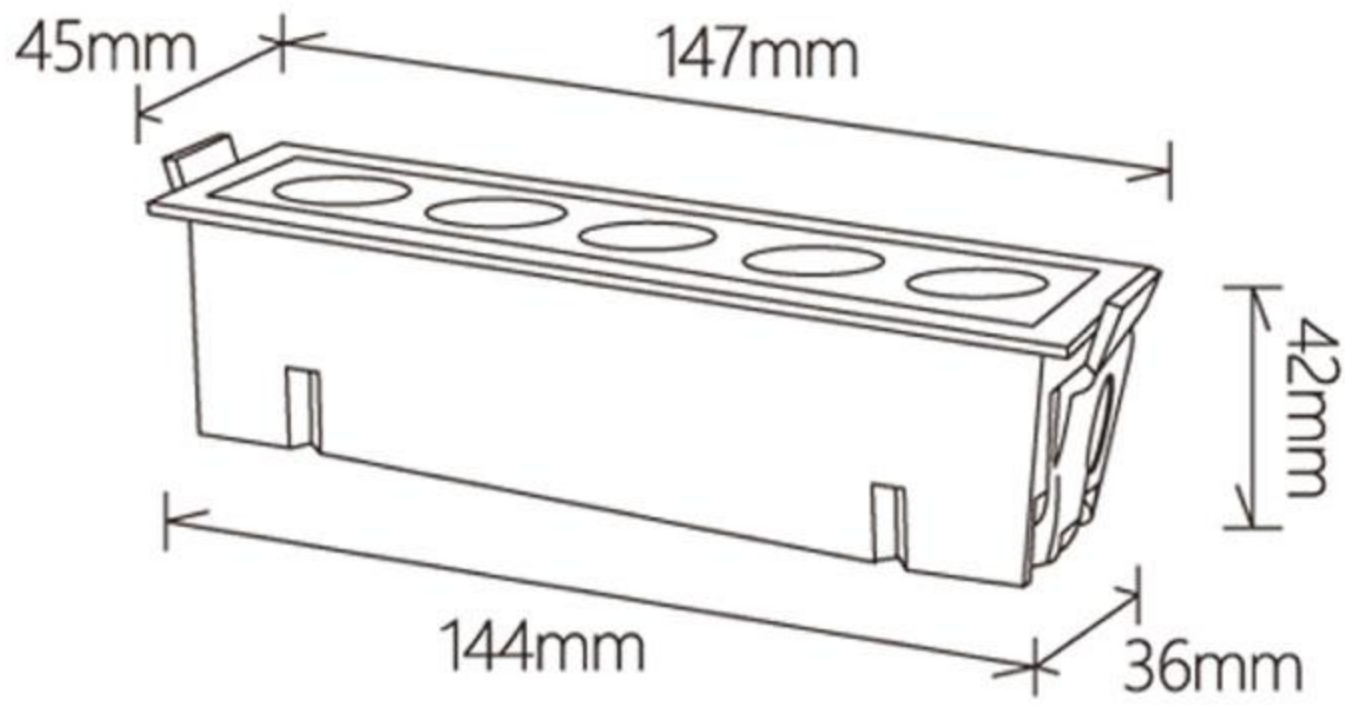

PRODUCT SPECIFICATIONS

Product Type : Concealed Meta Downlight

Inner Color : White / Black

Product Name : Meta Downlight

CRI : 80

Product Code : UHLS-14-CD-META

THD : <15

Wattage : 14W

Operating Temperature : -10°C to +60°C

CCT : 3000K / 4000K / 6000K

Material : Aluminium

Outer Body Color : White / Black

Beam Angle : 38°

Input Voltage : 185-265V

LED : CREE

Lumens : 1540LM

DRIVER OPTIONS

SPECIAL ADDITIONAL FEATURES