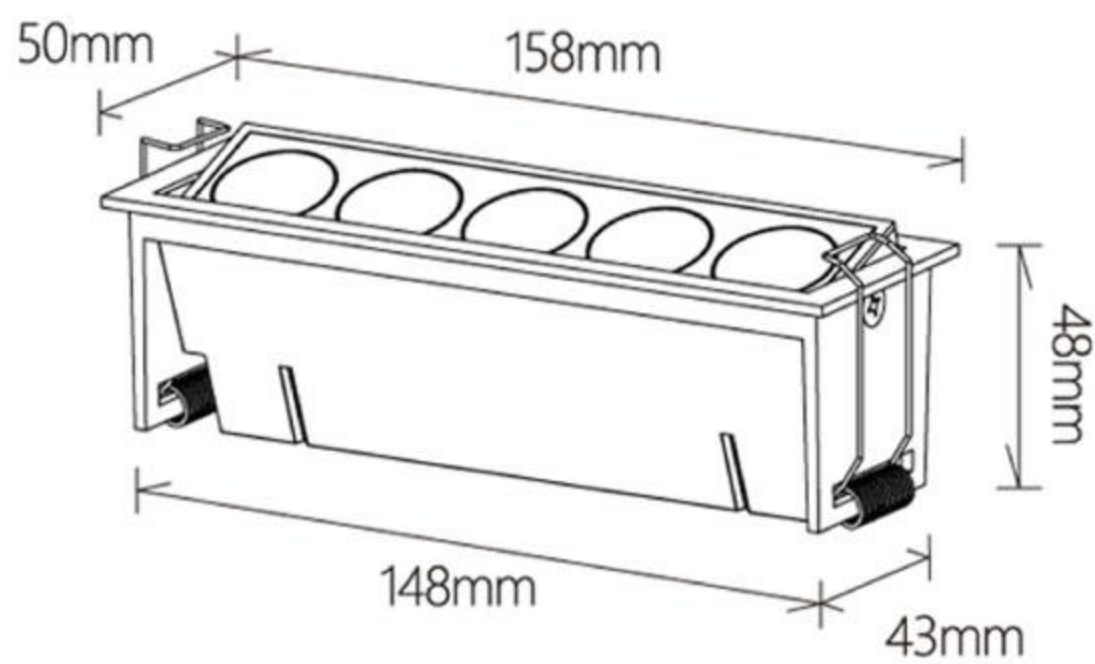

PRODUCT SPECIFICATIONS

Product Type : Concealed Meta Downlight

Inner Color : White / Black

Product Name : Meta Downlight

CRI : 80

Product Code : UHLS-14-MV-Meta

THD : <15

Wattage : 14W

Operating Temperature : -10°C to +60°C

CCT : 3000K / 4000K / 6000K

Material : Aluminium

Outer Body Color : White / Black

Beam Angle : 38°

Input Voltage : 185-265V

LED : CREE

Lumens : 1540LM

DRIVER OPTIONS

SPECIAL ADDITIONAL FEATURES