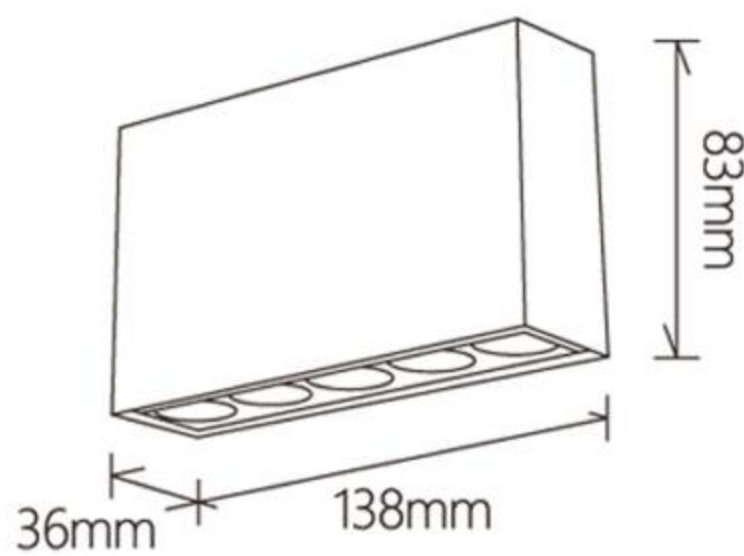

PRODUCT SPECIFICATIONS

Product Type : Concealed Meta Downlight

Inner Color : White / Black

Product Name : Meta Surface Light

CRI : 80

Product Code : UHLS-14-SF-Meta

THD : <15

Wattage : 14W

Operating Temperature : -10°C to +60°C

CCT : 3000K / 4000K / 6000K

Material : Aluminium

Outer Body Color : White / Black

Beam Angle : 38°

Input Voltage : 185-265V

LED : CREE

Lumens : 1540LM

DRIVER OPTIONS

SPECIAL ADDITIONAL FEATURES