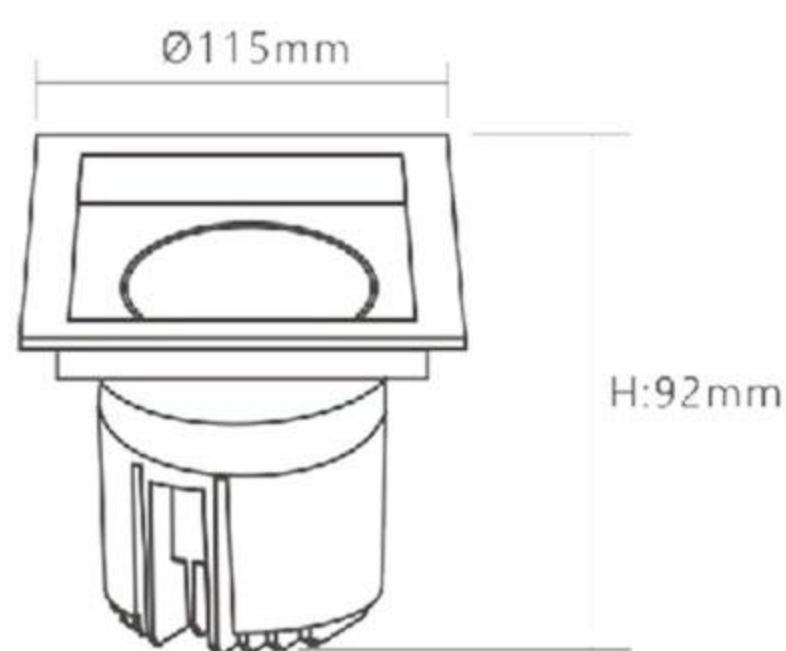

PRODUCT SPECIFICATIONS

Product Type : Concealed Modular Downlight

Inner Color : Champagne / Gold / Bright Silver / Gun Black

Product Name : Modular Square Light

CRI : 80

Product Code : UHLS-12-1048

THD : <15

Wattage : 12W

Operating Temperature : -10°C to +60°C

CCT : 3000K / 4000K / 6000K

Material : Aluminium

Outer Body Color : White / Black

Beam Angle : 120°

Input Voltage : 185-265V

LED : CREE

DRIVER OPTIONS

SPECIAL ADDITIONAL FEATURES