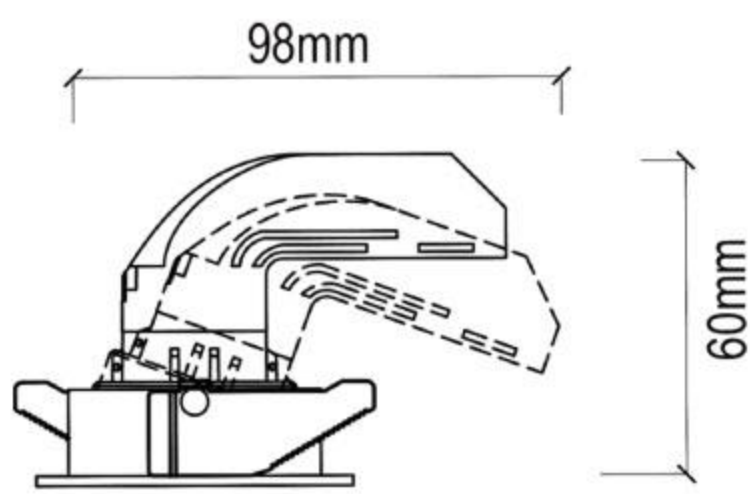

PRODUCT SPECIFICATIONS

Product Type : Concealed Mini Modular Downlight

Inner Color : Black

Product Name : Mini Modular Light A

CRI : 80

Product Code : UHLS-10-044-A

THD : <15

Wattage : 10W

Operating Temperature : -10°C to +60°C

CCT : 3000K / 4000K / 6000k

Material : Aluminium

Outer Body Color : White / Black

Beam Angle : 38°

Input Voltage : 185-265V

LED : CREE

DRIVER OPTIONS

SPECIAL ADDITIONAL FEATURES