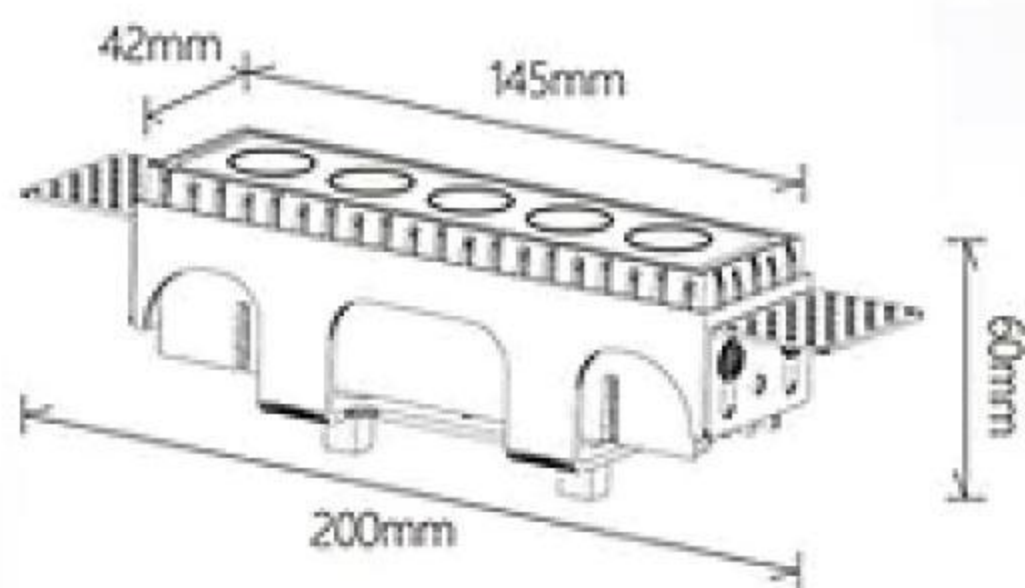

PRODUCT SPECIFICATIONS

Product Type : Concealed Meta Downlight

Inner Color : White / Black

Product Name : Meta Downlight Trimless

CRI : 80

Product Code : UHLS-14-TRM-Meta

THD : <15

Wattage : 14W

Operating Temperature : -10°C to +60°C

CCT : 3000K / 4000K / 6000K

Material : Aluminium

Outer Body Color : White / Black

Beam Angle : 38°

Input Voltage : 185-265V

LED : CREE

Lumens : 1540LM

DRIVER OPTIONS

SPECIAL ADDITIONAL FEATURES