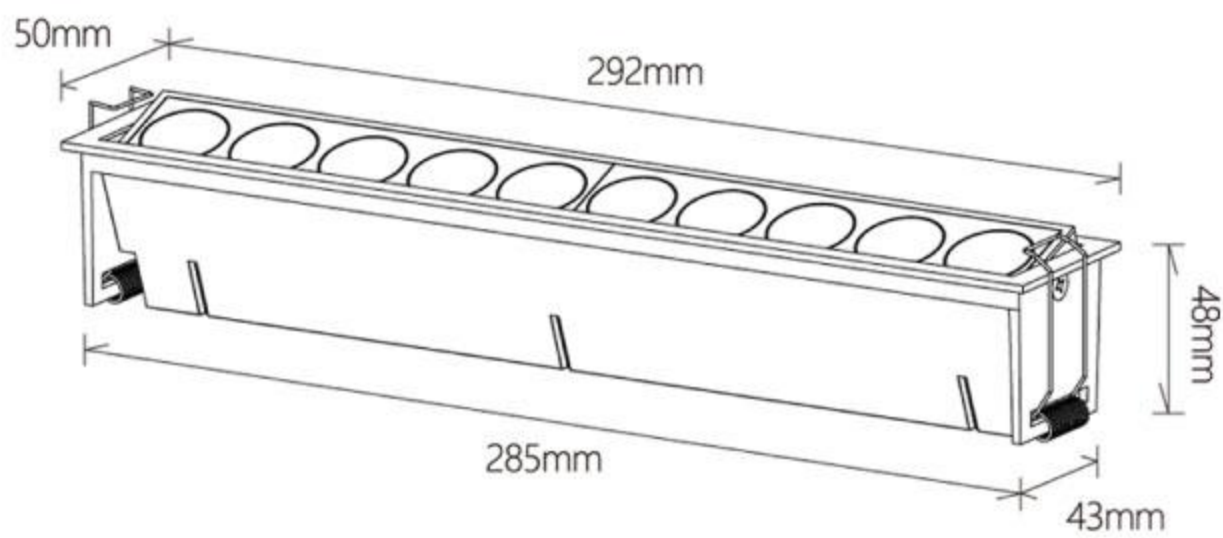

PRODUCT SPECIFICATIONS

Product Type : Concealed Meta Downlight

Inner Color : White / Black

Product Name : Meta Moveable

CRI : 80

Product Code : UHLS-28-MV-Meta

THD : <15

Wattage : 28W

Operating Temperature : -10°C to +60°C

CCT : 3000K / 4000K / 6000K

Material : Aluminium

Outer Body Color : White / Black

Beam Angle : 38°

Input Voltage : 185-265V

LED : CREE

Lumens : 3080LM

DRIVER OPTIONS

SPECIAL ADDITIONAL FEATURES