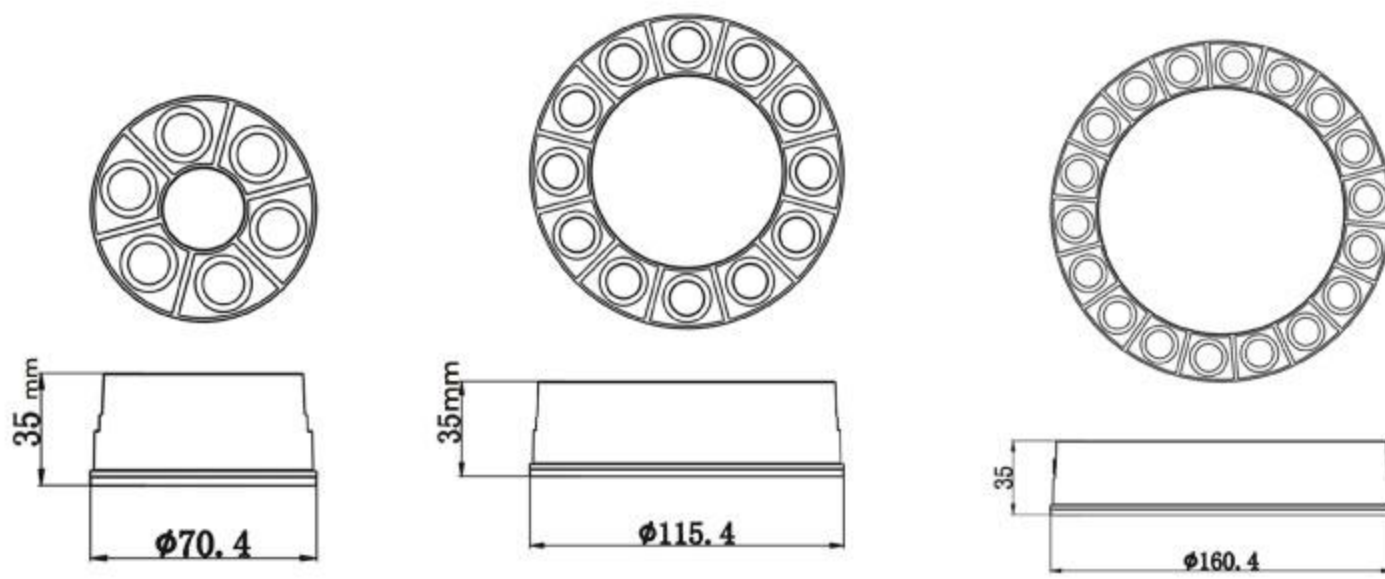

PRODUCT SPECIFICATIONS

Product Type : Concealed Blade-R DownLight

Inner Color : Black

Product Name : Blade-R Light B

CRI : 90

Product Code : UHLS-09_16_21-B-BLADE

THD : <15

Wattage : 9W / 16W / 21W

Operating Temperature : -10°C to +60°C

CCT : 3000K / 4000K / 6000K

Material : Aluminium

Outer Body Color : Black / White

Beam Angle : 38°

Input Voltage : 185-265V

LED : Osram

DRIVER OPTIONS

SPECIAL ADDITIONAL FEATURES