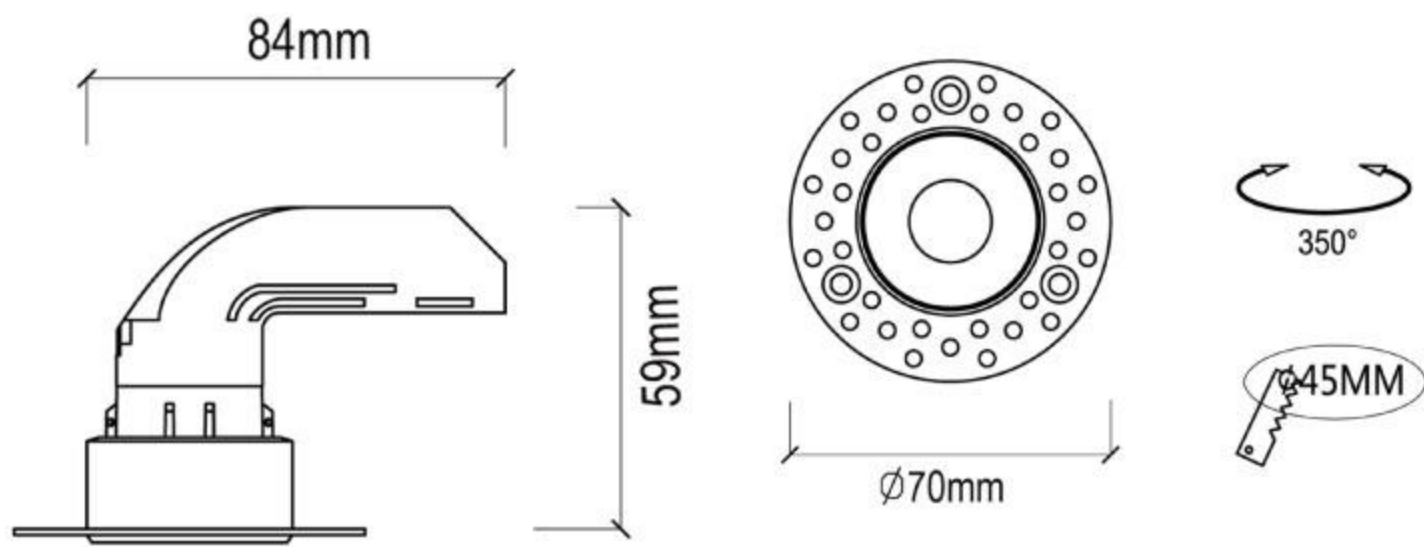

PRODUCT SPECIFICATIONS

Product Type : Concealed Mini Modular Downlight

Inner Color : Black

Product Name : Mini Modular Light D

CRI : 80

Product Code : UHLS-10-044-D

THD : <15

Wattage : 10W

Operating Temperature : -10°C to +60°C

CCT : 3000K / 4000K / 6000k

Material : Aluminium

Outer Body Color : White / Black

Beam Angle : 38°

Input Voltage : 185-265V

LED : CREE

DRIVER OPTIONS

SPECIAL ADDITIONAL FEATURES