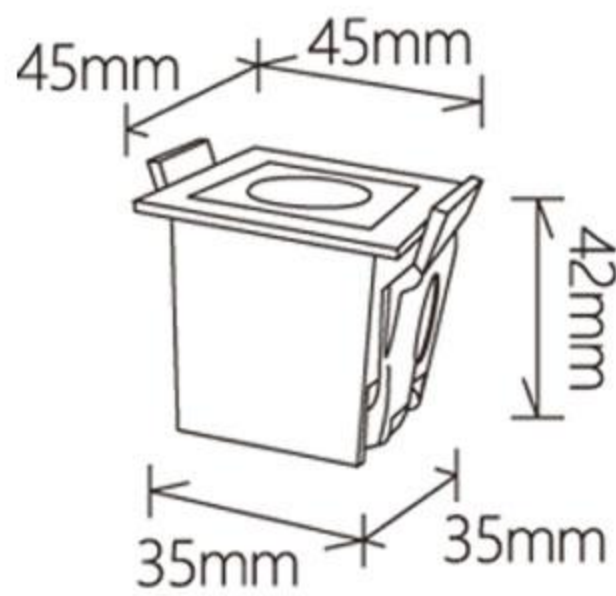

PRODUCT SPECIFICATIONS

Product Type : Concealed Meta Downlight

Inner Color : White / Black

Product Name : Meta Single

CRI : 80

Product Code : UHLS-04-CD-Meta

THD : <15

Wattage : 04W

Operating Temperature : -10°C to +60°C

CCT : 3000K / 4000K / 6000K

Material : Aluminium

Outer Body Color : White / Black

Beam Angle : 38°

Input Voltage : 185-265V

LED : CREE

Lumens : 440LM

DRIVER OPTIONS

SPECIAL ADDITIONAL FEATURES