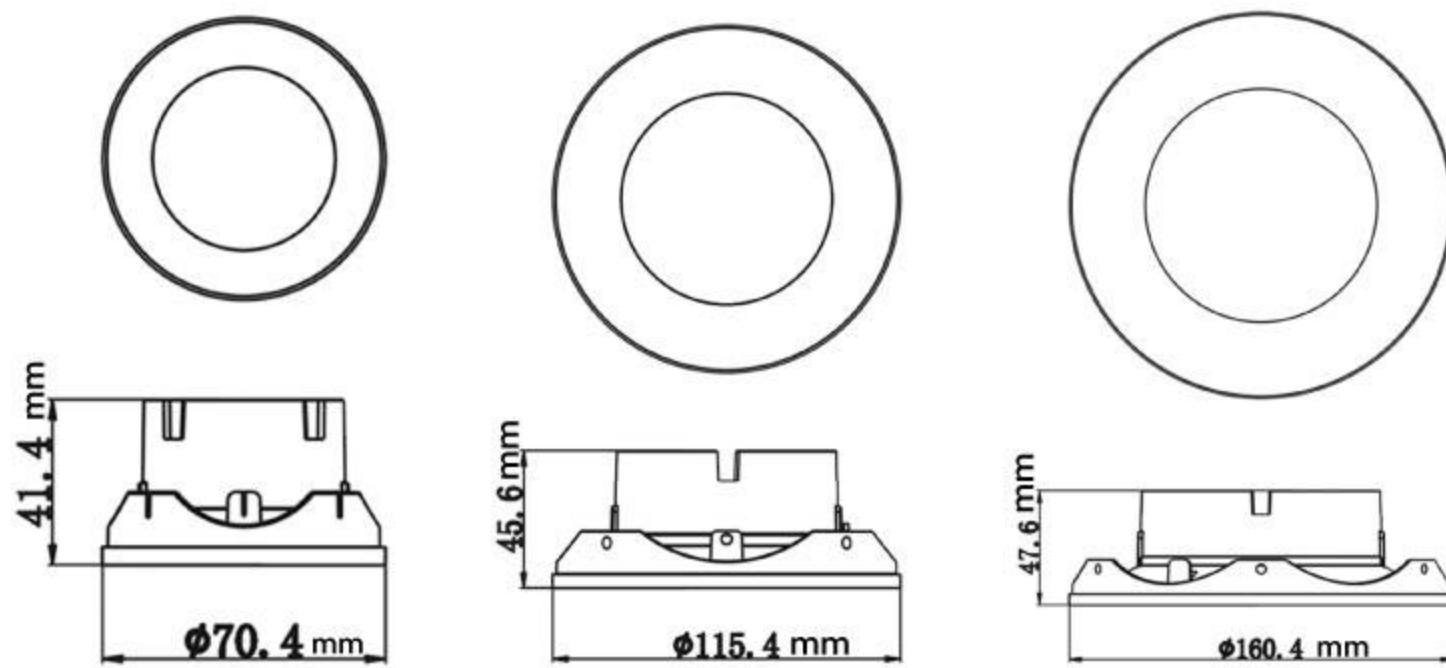

PRODUCT SPECIFICATIONS

Product Type : Concealed Blade-R DownLight

Inner Color : Black

Product Name : Blade-R Light D

CRI : 90

Product Code : UHLS-07_14_21-D-BLADE

THD : <15

Wattage : 7W / 14W / 21W

Operating Temperature : -10°C to +60°C

CCT : 3000K / 4000K / 6000K

Material : Aluminium

Outer Body Color : Black / White

Beam Angle : 38°

Input Voltage : 185-265V

LED : Osram

DRIVER OPTIONS

SPECIAL ADDITIONAL FEATURES