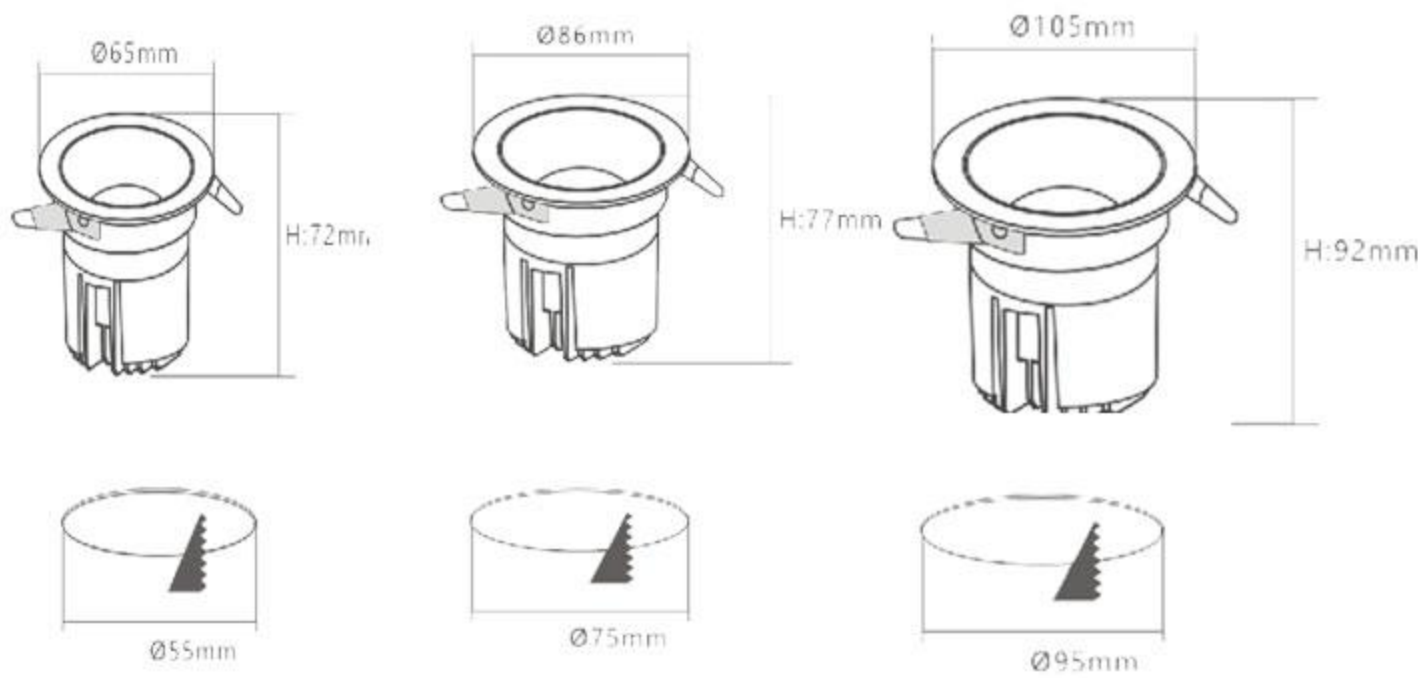

### PRODUCT SPECIFICATIONS

**Product Type :** Concealed Modular Downlight

**Inner Color :** Champagne / Gold / Bright Silver / Gun Black

**Product Name :** Modular Light

**CRI :** 80

**Product Code :** UHLS-7\_12\_18-1047