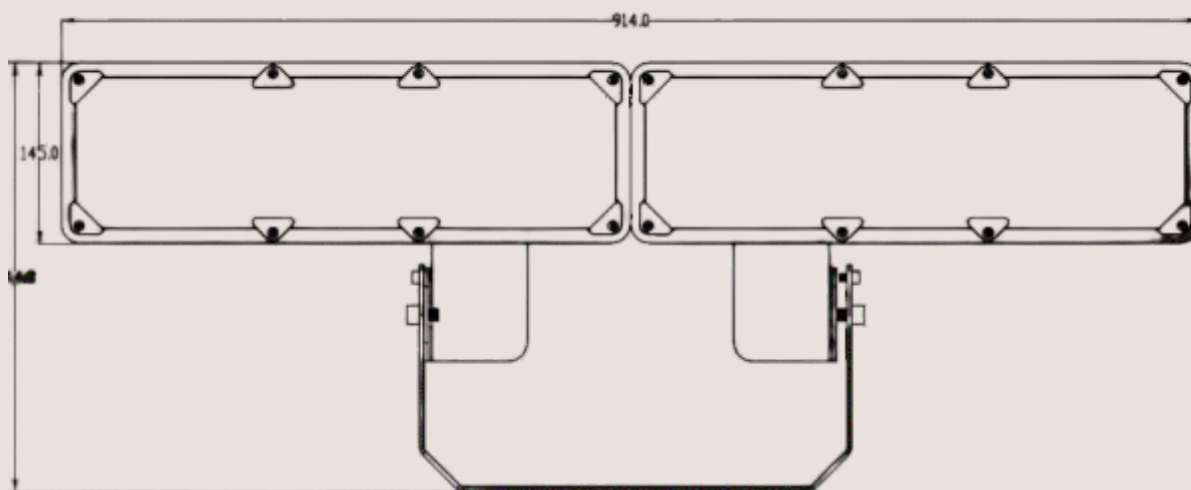

Padel Pro 420