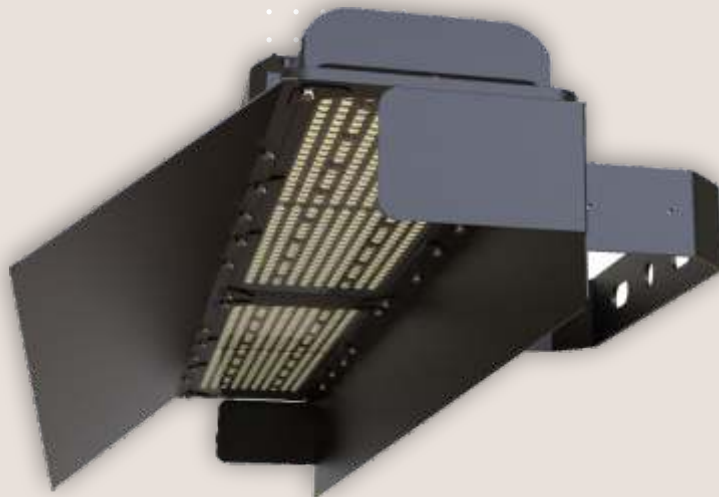

PADEL PRO LIGHTING RANGE:

Our padel lighting range provides precision-engineered illumination with optimized beam angles, glare control, and uniform brightness ensuring players enjoy crystal-clear visibility and enhanced gameplay experience.

Padel Pro 420

TECHSPECS

MODEL NO.	Uniser Play Pro - 420W	POWER FREQUENCY	50/60HZ
EFFICENCY	160 LM	POWER FACTOR	0.95
LUMINOUS FLUX	67200LM	THD	<15 %
LED TYPE	LUMINLED	SPD	10KV
CCT	5700K / 6000K	Heat Radiator	Die-Cast Aluminum
CRI	>80ra	LENS MATERIAL	PG+Glass
BEAM ANGLE	COVERS 60° FORWARD & SIDEWAYS T3 (TYPE III)	IP RATING	IP66
POWER SUPPLY	MOSO	WORKING TEAMPERATURE	-30° C + ~-50° C
INPUT VOLTAGE	Ac100 - 277V / Ac220 - 240V	LIFETIME	50,000 HOURS

PADEL ECO PLUS LIGHTING RANGE:

Our padel eco plus range delivers reliable, energy-efficient lighting designed to balance performance with cost-effectiveness yet bringing clear, consistent illumination to every game without compromise.