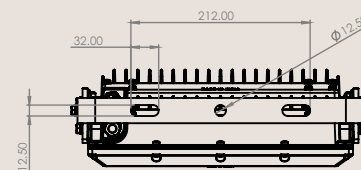

Padel Eco Plus 400