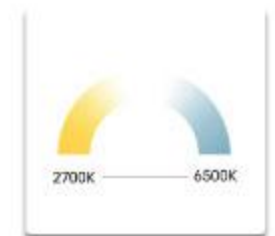

CCT Tunable