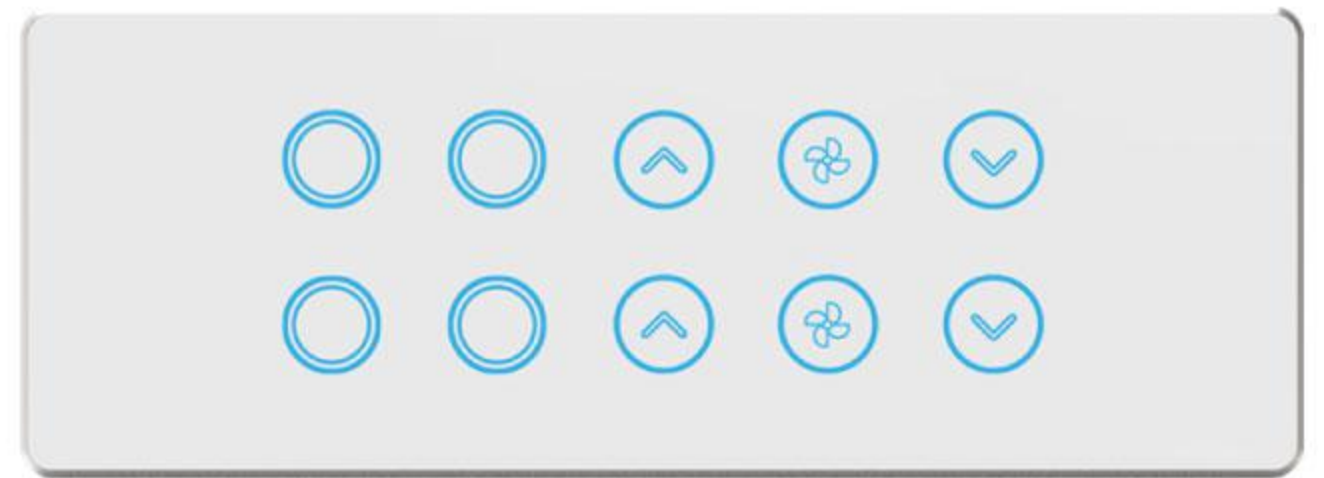

234mm

85mm

PRODUCT SPECIFICATIONS

Product Type : Zigbee Smart Switch

Bezel Color : Gold / Grey / Black

Product Name : Smart Switch

Glass : 2mm Toughened Glass

Product Code : UHLF-SWITCH PANEL-G

Protocol : ZIGBEE

Size : 6 MODULAR

Mode: 2Way / Toggle / Scene / Lighting Remote

Over Load Protection : UP TO 470V

Material : Glass + Metal

Glass Color : White / Black

Load : 16A Per Switch