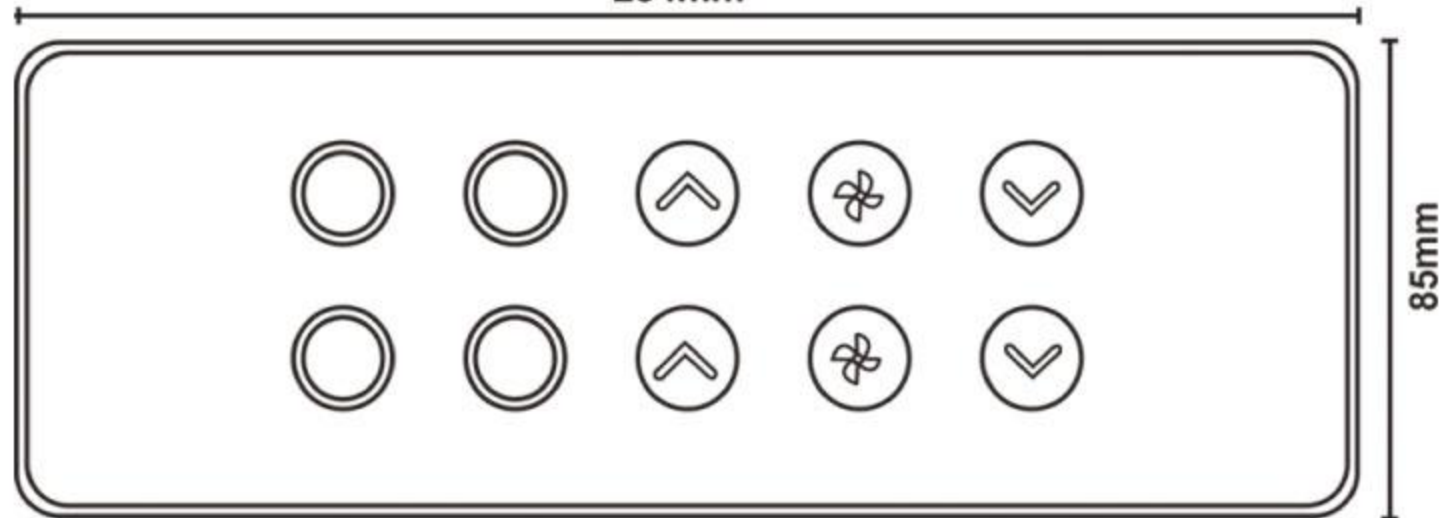

234mm

85mm

PRODUCT SPECIFICATIONS

Product Type : Zigbee Smart Switch

Bezel Color : Gold / Grey / Black

Product Name : Smart Switch

Glass : 2mm Toughened Glass

Product Code : UHLF-SWITCH PANEL-G

Protocol : ZIGBEE

Size : 6 MODULAR

Mode: 2Way / Toggle / Scene / Lighting Remote

Over Load Protection : UP TO 470V

Material : Glass + Metal

Glass Color : White / Black

Load : 16A Per Switch