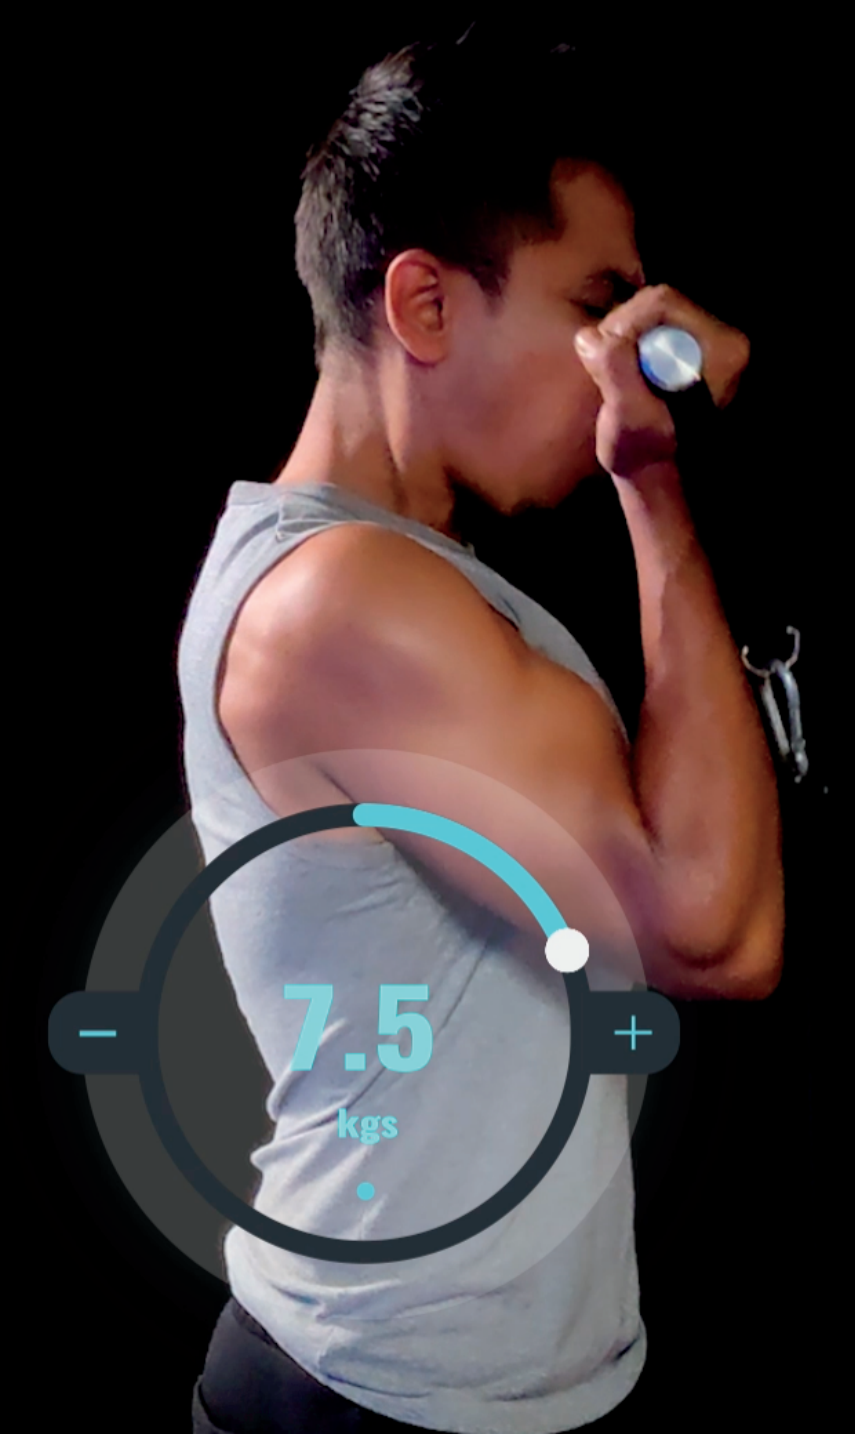

Aroleap

#findyourX

AI Powered Strength
Training Machine

300+ Exercises
Up to 75kgs of Digital Weights

AroleapX

 **Wall mounted**
Home gym

 **Covers all**
Muscle groups

 **RGB lights**
Changing mode

 **Adjustable**
Arms positions

Dynamic resistance modes

Eccentric
Dynamically increases
resistance mid rep to
make the rep 2x efficient

Spotter
Automatically decreases
weight when you are
struggling

Engage/Disengage resistance with a click

D handle switch

10.5 inch HD screen

Pedal switch

Upto 75 kgs
Digital weights

AI Powered
Workout sessions

300+ Exercises
New exercises every
week

Trainer Led
Workout Programs

**UNLIMITED
WORKOUT PROFILES**