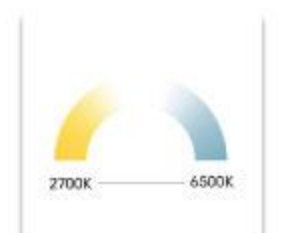

CCT Tunable