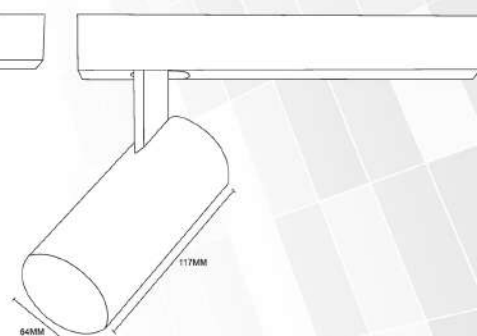

UNISER

Track Series

**RUNNING
LINE
TRACK**

**10° - 50°
Degree Adjustable**

9W

14W

Model	Wattage	CCT	Beam Angle	CRI	Body Color	Material
UHLS-09 RL-7222	9W	3K/4K/6K	10°-50°	-80	BK	ALUMINIUM
UHLS-14 RL-7222	14W	3K/4K/6K	10°-50°	-80	BK	ALUMINIUM