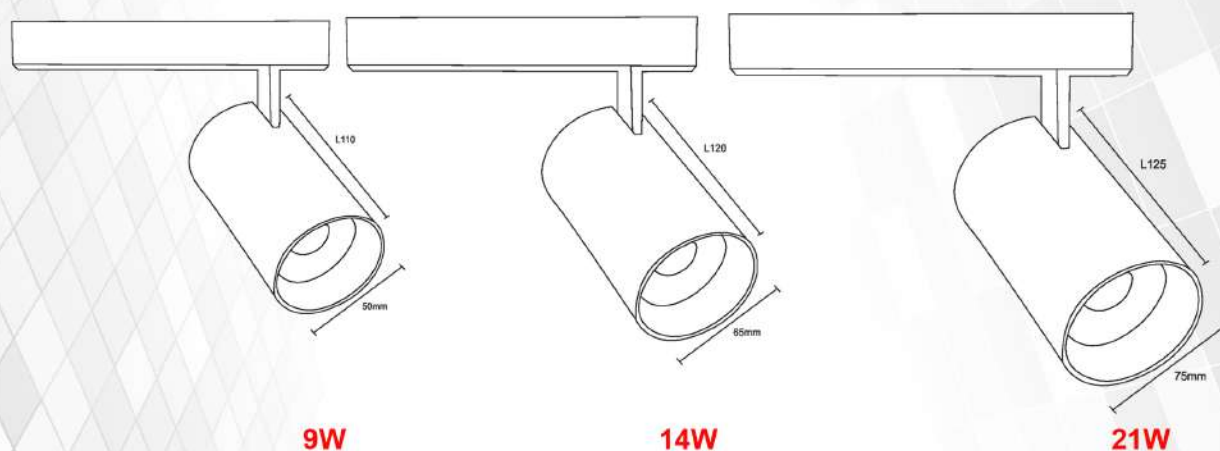

UNISER

Track Series

**RUNNING
LINE
TRACK**

9W

14W

21W

Model	Wattage	CCT	Beam Angle	CRI	Body Color	Material
UHLS-09 RL-7333	9W	3K/4K/6k	40°	-80	BK	ALUMINIUM
UHLS-14 RL-7333	14W	3K/4K/6k	40°	-80	BK	ALUMINIUM
UHLS-21 RL-7333	14W	3K/4K/6k	40°	-80	BK	ALUMINIUM