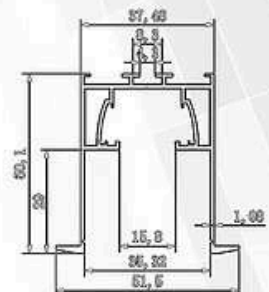

C

D

Model	Type	Length	Body Color	Material
HL-RL A	SURFACE	1M/2M/3M	BLACK	ALUMINIUM
HL-RL B	TRIMLESS	1M/2M/3M	BLACK	ALUMINIUM
HL-RL C	SUSPENDED	1M/2M/3M	BLACK	ALUMINIUM
HL-RL D	RECESSED	1M/2M/3M	BLACK	ALUMINIUM