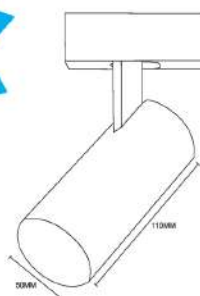

UNISER

Track Series

**RUNNING
LINE
TRACK**

**10° - 50°
Degree Adjustable**

9W

14W

Model	Wattage	CCT	Beam Angle	CRI	Body Color	Material
UHLS-09 RL-7222	9W	3K/4K/6K	10°-50°	-80	BK	ALUMINIUM
UHLS-14 RL-7222	14W	3K/4K/6K	10°-50°	-80	BK	ALUMINIUM