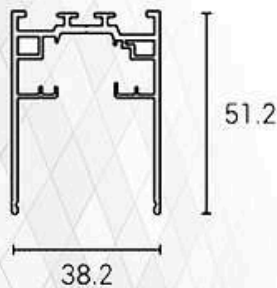

C

D

Model	Type	Length	Body Color	Material
HL-RL A	SURFACE	1M/2M/3M	BLACK	ALUMINIUM
HL-RL B	TRIMLESS	1M/2M/3M	BLACK	ALUMINIUM
HL-RL C	SUSPENDED	1M/2M/3M	BLACK	ALUMINIUM
HL-RL D	RECESSED	1M/2M/3M	BLACK	ALUMINIUM

9W

14W

Model	Wattage	CCT	Beam Angle	CRI	Body Color	Material
UHLS-09 RL-7666	9W	3K/4K	40°	80	BK	ALUMINIUM
UHLS-14 RL-7666	14W	3K/4K	40°	80	BK	ALUMINIUM

UNISER

Track Series

**RUNNING
LINE
TRACK**

Model	Wattage	CCT	Beam Angle	CRI	Body Color	Material
UHLS-09 RL-7444	9W	3K/4K/6K	165°	80	BK	ALUMINIUM
UHLS-14 RL-7444	14W	3K/4K/6K	165°	80	BK	ALUMINIUM
UHLS-28 RL-7444	28W	3K/4K/6K	165°	80	BK	ALUMINIUM
UHLS-42 RL-7444	42W	3K/4K/6K	165°	80	BK	ALUMINIUM