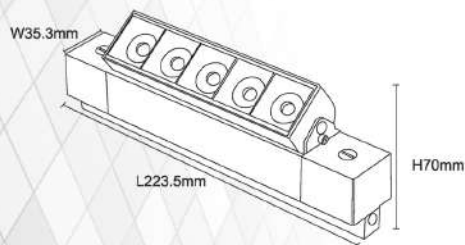

UNISER

Track Series

RUNNING
LINE
TRACK

9W