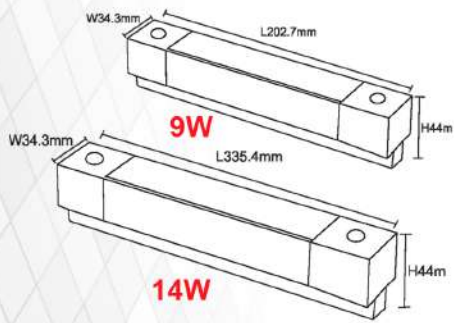

9W

14W

Model	Wattage	CCT	Beam Angle	CRI	Body Color	Material
UHLS-09 RL-7666	9W	3K/4K	40°	80	BK	ALUMINIUM
UHLS-14 RL-7666	14W	3K/4K	40°	80	BK	ALUMINIUM

UNISER

Track Series

**RUNNING
LINE
TRACK**

Model	Wattage	CCT	Beam Angle	CRI	Body Color	Material
UHLS-09 RL-7444	9W	3K/4K/6K	165°	80	BK	ALUMINIUM
UHLS-14 RL-7444	14W	3K/4K/6K	165°	80	BK	ALUMINIUM
UHLS-28 RL-7444	28W	3K/4K/6K	165°	80	BK	ALUMINIUM
UHLS-42 RL-7444	42W	3K/4K/6K	165°	80	BK	ALUMINIUM