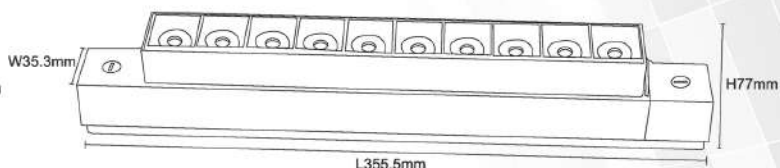

14W

Model	Wattage	CCT	Beam Angle	CRI	Body Color	Material
UHLS-09 RL-7666	9W	3K/4K	40°	80	BK	ALUMINIUM
UHLS-14 RL-7666	14W	3K/4K	40°	80	BK	ALUMINIUM