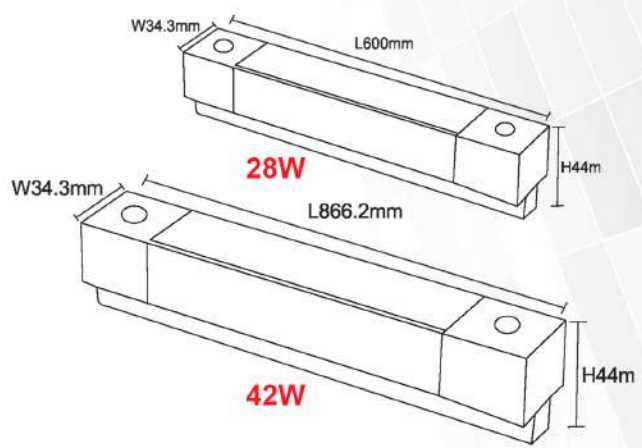

9W

14W

Model	Wattage	CCT	Beam Angle	CRI	Body Color	Material
UHLS-09 RL-7666	9W	3K/4K	40°	80	BK	ALUMINIUM
UHLS-14 RL-7666	14W	3K/4K	40°	80	BK	ALUMINIUM

UNISER

Track Series

**RUNNING
LINE
TRACK**

Model	Wattage	CCT	Beam Angle	CRI	Body Color	Material
UHLS-09 RL-7444	9W	3K/4K/6K	165°	80	BK	ALUMINIUM
UHLS-14 RL-7444	14W	3K/4K/6K	165°	80	BK	ALUMINIUM
UHLS-28 RL-7444	28W	3K/4K/6K	165°	80	BK	ALUMINIUM
UHLS-42 RL-7444	42W	3K/4K/6K	165°	80	BK	ALUMINIUM