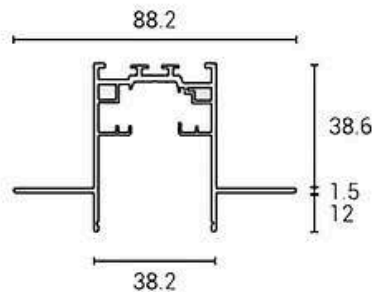

C

D

Model	Type	Length	Body Color	Material
HL-RL A	SURFACE	1M/2M/3M	BLACK	ALUMINIUM
HL-RL B	TRIMLESS	1M/2M/3M	BLACK	ALUMINIUM
HL-RL C	SUSPENDED	1M/2M/3M	BLACK	ALUMINIUM
HL-RL D	RECESSED	1M/2M/3M	BLACK	ALUMINIUM