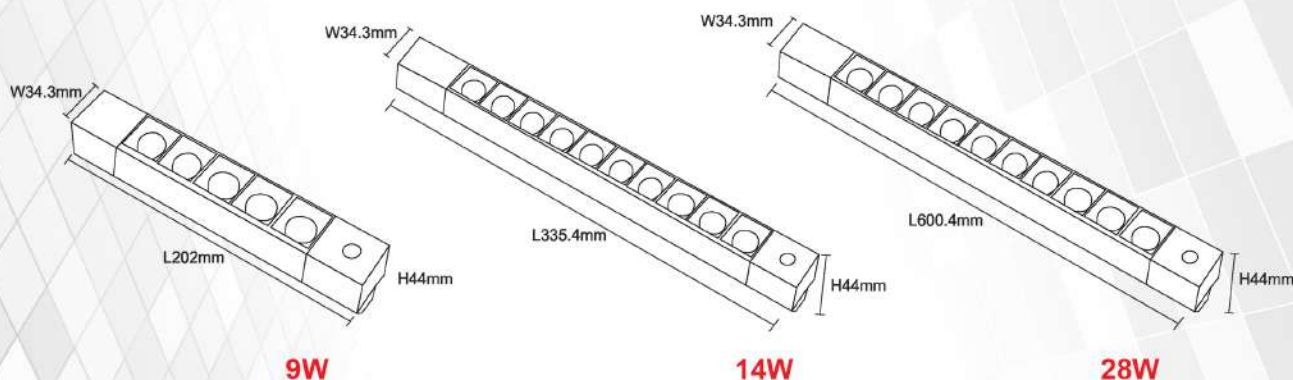

UNISER

Track Series

**RUNNING
LINE
TRACK**

Model	Wattage	CCT	Beam Angle	CRI	Body Color	Material
UHLS-09 RL-7555	9W	3K/4K/6K	35°	-80	BK	ALUMINIUM
UHLS-14 RL-7555	14W	3K/4K/6K	35°	-80	BK	ALUMINIUM
UHLS-28 RL-7555	28W	3K/4K/6K	35°	-80	BK	ALUMINIUM