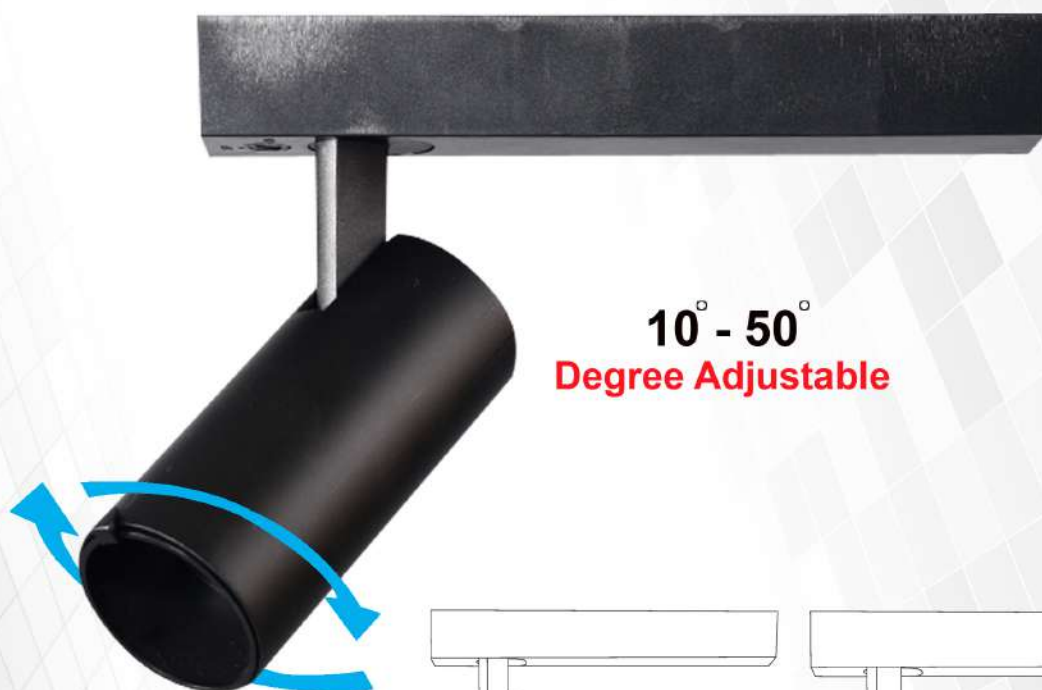

UNISER

Track Series

**RUNNING
LINE
TRACK**

**10° - 50°
Degree Adjustable**

9W

14W

Model	Wattage	CCT	Beam Angle	CRI	Body Color	Material
UHLS-09 RL-7222	9W	3K/4K/6K	10°-50°	-80	BK	ALUMINIUM
UHLS-14 RL-7222	14W	3K/4K/6K	10°-50°	-80	BK	ALUMINIUM