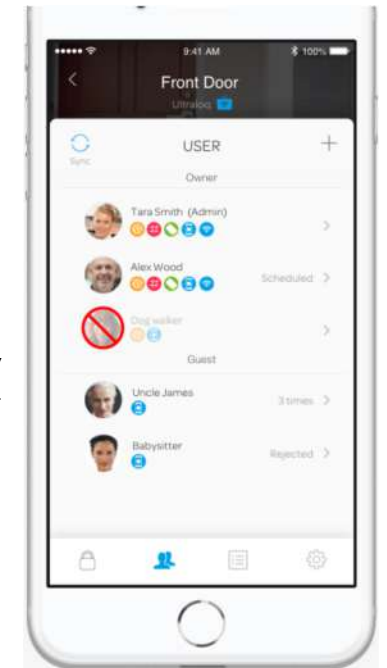

UL3 BT

MULTI-POINT SMART DOOR LOCK

Go Remote Instantly with Bridge

Control entry access to your door from anywhere, for anyone with the optional Bridge. You can unlock your Ultralock or grant access to guests and visitors via an eKey for specific dates or periods of time remotely with no monthly charges. You will receive a smartphone notification when someone opens your door.

Share eKey

Grant access for specific dates or times

Log Record

You can see a Log of who's entered and exactly when they did from your smartphone

Keyless Entry

Ultraloq App enables you to unlock your door with your smartphone

Manage Users

Knows who has the access to your lock and how Add or delete users any time you want

UL3 BT

MULTI-POINT SMART DOOR LOCK

use mobile app

UL3 BT

MULTI-POINT SMART DOOR LOCK

what comes in the box