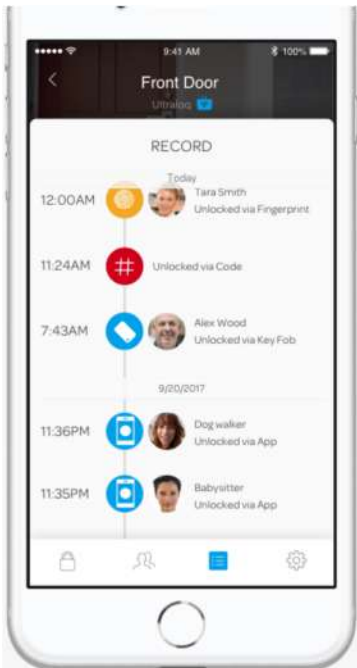

UL3 BT

MULTI-POINT SMART DOOR LOCK

STRONG OUTSIDE.
STABLE INSIDE.

Choose world
best chip provider.

Solid and resistant.
Weatherproof for both exterior and interior doors.

UL3 BT

MULTI-POINT SMART DOOR LOCK

Sleek and modern, or classical and elegant? This is where technology meets style.

UL3 BT

MULTI-POINT SMART DOOR LOCK

Go Remote Instantly with Bridge

Control entry access to your door from anywhere, for anyone with the optional Bridge. You can unlock your Ultralock or grant access to guests and visitors via an eKey for specific dates or periods of time remotely with no monthly charges. You will receive a smartphone notification when someone opens your door.

Share eKey

Grant access for specific dates or times

Log Record

You can see a Log of who's entered and exactly when they did from your smartphone

Keyless Entry

Ultraloq App enables you to unlock your door with your smartphone

Manage Users

Knows who has the access to your lock and how Add or delete users any time you want

UL3 BT

MULTI-POINT SMART DOOR LOCK

use mobile app

UL3 BT

MULTI-POINT SMART DOOR LOCK

what comes in the box