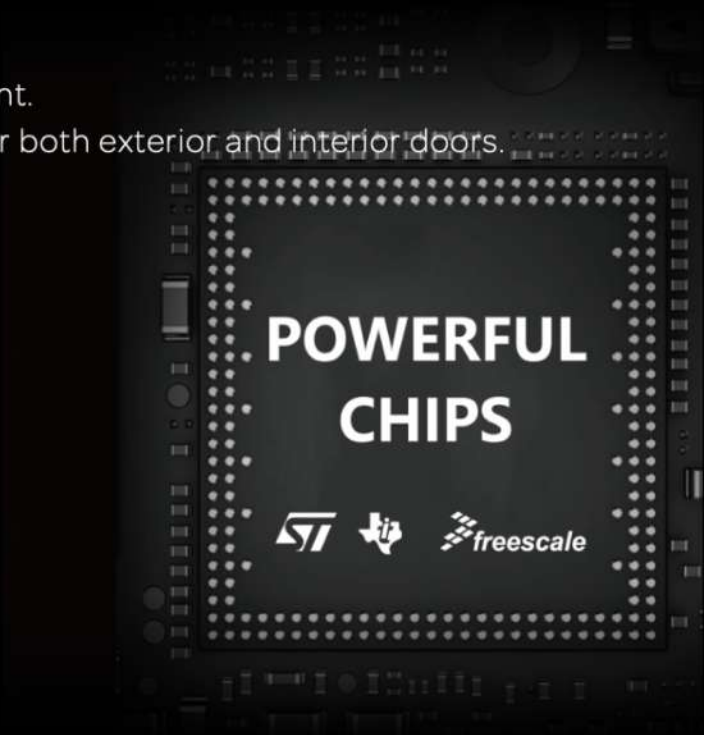

Solid and Resistant

The exterior solid one-piece Zinc Alloy body is completely waterproof and dustproof. Ideal for both exterior and interior doors.

Sense-on

When you reach out your finger to the touch keypad or fingerprint reader, UltraLoq will be activated automatically and ready for your operation.

Intuitive OLED Display

Use touchscreen to simply add or delete user on the device. An OLED with intuitive information will walk you through the whole process.

Hidden Backup Key

3 mechanical keys for backup. A keyhole is positioned specially on the bottom to give extra security in case of keyhole hackers.

UL3 BT

MULTI-POINT SMART DOOR LOCK

STRONG OUTSIDE.
STABLE INSIDE.

Choose world
best chip provider.

Solid and resistant.
Weatherproof for both exterior and interior doors.

UL3 BT

MULTI-POINT SMART DOOR LOCK

Sleek and modern, or classical and elegant? This is where technology meets style.