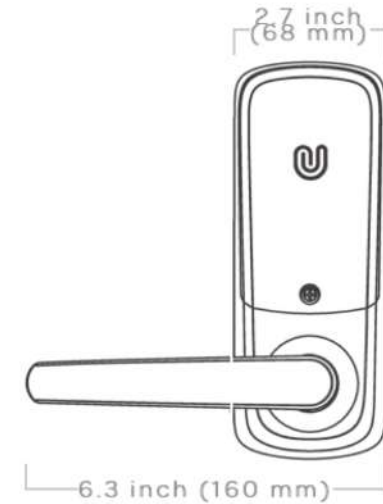

6 WAYS TO GAIN ACCESS

DIMENSIONS