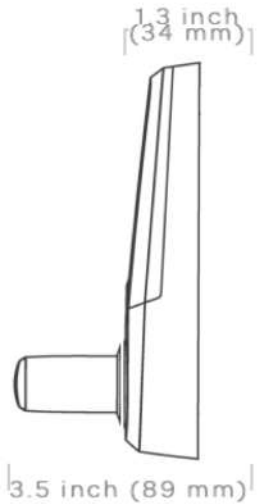

6 WAYS TO GAIN ACCESS

DIMENSIONS