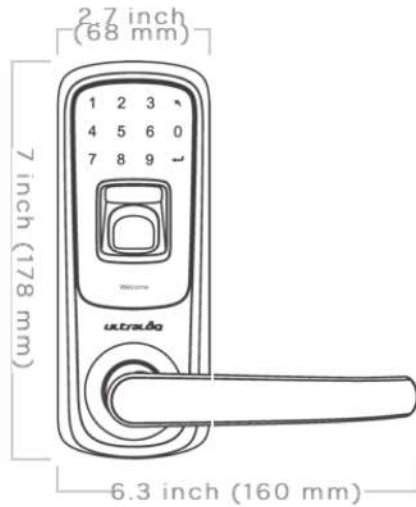

6 WAYS TO GAIN ACCESS

DIMENSIONS