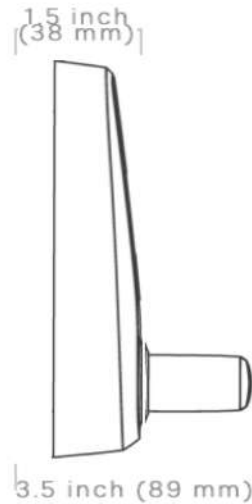

6 WAYS TO GAIN ACCESS

DIMENSIONS