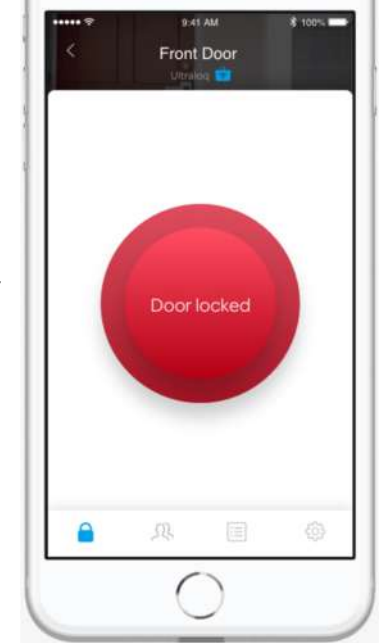

UL3 BT

MULTI-POINT SMART DOOR LOCK

STRONG OUTSIDE.
STABLE INSIDE.

Choose world
best chip provider.

Solid and resistant.
Weatherproof for both exterior and interior doors.

UL3 BT

MULTI-POINT SMART DOOR LOCK

Sleek and modern, or classical and elegant? This is where technology meets style.

UL3 BT

MULTI-POINT SMART DOOR LOCK

Go Remote Instantly with Bridge

Control entry access to your door from anywhere, for anyone with the optional Bridge. You can unlock your Ultralock or grant access to guests and visitors via an eKey for specific dates or periods of time remotely with no monthly charges. You will receive a smartphone notification when someone opens your door.

Share eKey

Grant access for specific dates or times

Log Record

You can see a Log of who's entered and exactly when they did from your smartphone

Keyless Entry

Ultraloq App enables you to unlock your door with your smartphone

Manage Users

Knows who has the access to your lock and how Add or delete users any time you want

UL3 BT

MULTI-POINT SMART DOOR LOCK

use mobile app

UL3 BT

MULTI-POINT SMART DOOR LOCK

what comes in the box