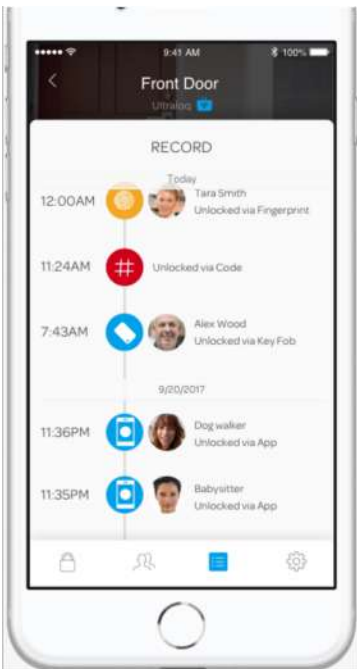

Dual Data Encryption

Two-Layer protection using secure 128-bit AES and a Dynamic Key that will keep you and your data safe.

U-BOLT PRO

MULTI-POINT SMART DEAD BOLT

Go Remote Instantly with Bridge

Control entry access to your door from anywhere, for anyone with the optional Bridge. You can unlock your Ultralock or grant access to guests and visitors via an eKey for specific dates or periods of time remotely with no monthly charges. You will receive a smartphone notification when someone opens your door.

Share eKey

Grant access for specific dates or times

Keyless Entry

UltraLoq App enables you to unlock your door with your smartphone

U-BOLT PRO

MULTI-POINT SMART DEAD BOLT

use mobile app

Log Record

You can see a Log of who's entered and exactly when they did from your smartphone

Manage Users

Knows who has the access to your lock and how
Add or delete users any time you want

U-BOLT PRO

MULTI-POINT SMART DEAD BOLT