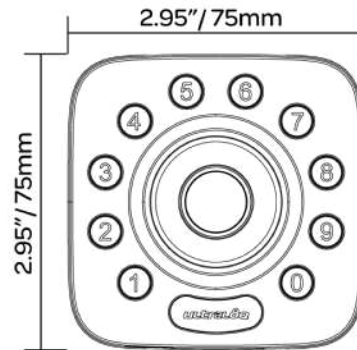

DIMENSIONS

0.83"/21mm

1.22"/31mm

0.96"/24.5mm

1.39"/35.3mm

U-BOLT PRO

MULTI-POINT SMART DEAD BOLT

Bluetooth Smart
Connectivity