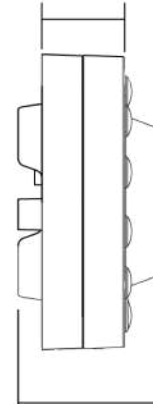

DIMENSIONS

0.83"/21mm

1.22"/31mm

0.96"/24.5mm

1.39"/35.3mm

U-BOLT PRO

MULTI-POINT SMART DEAD BOLT

Bluetooth Smart
Connectivity