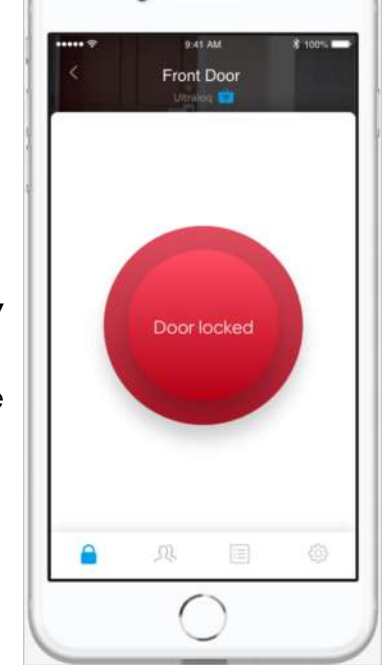

U-BOLT PRO

MULTI-POINT SMART DEAD BOLT

protects you and your data

Mechanical Key

Backup mechanical key for emergency override.

Micro-USB For Emergency Power

Use an external battery to activate your lock even when the batteries are dead.

Dual Data Encryption

Two-Layer protection using secure 128-bit AES and a Dynamic Key that will keep you and your data safe.

U-BOLT PRO

MULTI-POINT SMART DEAD BOLT

Go Remote Instantly with Bridge

Control entry access to your door from anywhere, for anyone with the optional Bridge. You can unlock your Ultralock or grant access to guests and visitors via an eKey for specific dates or periods of time remotely with no monthly charges. You will receive a smartphone notification when someone opens your door.

Share eKey

Grant access for specific dates or times

Keyless Entry

UltraLoq App enables you to unlock your door with your smartphone

U-BOLT PRO

MULTI-POINT SMART DEAD BOLT

use mobile app

Log Record

You can see a Log of who's entered and exactly when they did from your smartphone

Manage Users

Knows who has the access to your lock and how
Add or delete users any time you want

U-BOLT PRO

MULTI-POINT SMART DEAD BOLT