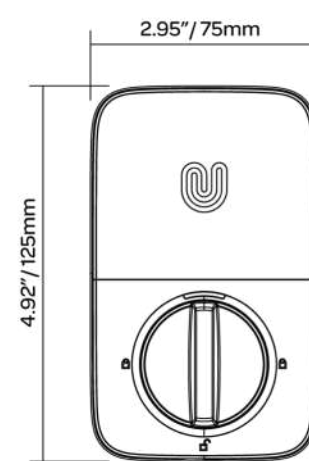

DIMENSIONS

0.83"/21mm

1.22"/31mm

0.96"/24.5mm

1.39"/35.3mm

U-BOLT PRO

MULTI-POINT SMART DEAD BOLT

Bluetooth Smart
Connectivity