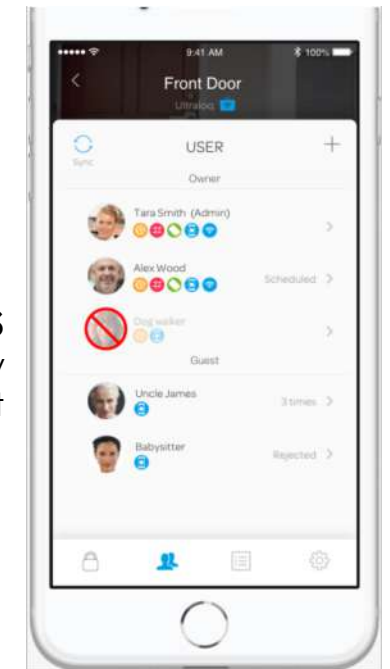

Dual Data Encryption

Two-Layer protection using secure 128-bit AES and a Dynamic Key that will keep you and your data safe.

U-BOLT PRO

MULTI-POINT SMART DEAD BOLT

Go Remote Instantly with Bridge

Control entry access to your door from anywhere, for anyone with the optional Bridge. You can unlock your Ultralock or grant access to guests and visitors via an eKey for specific dates or periods of time remotely with no monthly charges. You will receive a smartphone notification when someone opens your door.

Share eKey

Grant access for specific dates or times

Keyless Entry

UltraLoq App enables you to unlock your door with your smartphone

U-BOLT PRO

MULTI-POINT SMART DEAD BOLT

use mobile app

Log Record

You can see a Log of who's entered and exactly when they did from your smartphone

Manage Users

Knows who has the access to your lock and how
Add or delete users any time you want

U-BOLT PRO

MULTI-POINT SMART DEAD BOLT