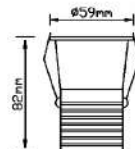

UNISER

Recessed
Series

POWERED BY CREE

7W | 35mm

14W | 55mm

Model	Power	CCT	PF	Body Colour
UHLS-07-888 CD COB	7W	3K/4K/6K	>0.9	ROSE GOLD
UHLS-14-888-CD COB	14W	3K/4K/6K	>0.9	ROSE GOLD