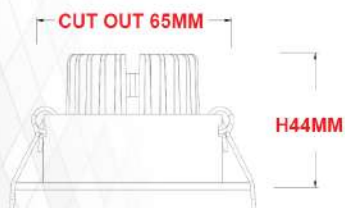

UNISER

Recessed Series

POWERED BY CREE

UHLS-09 CD COB-07