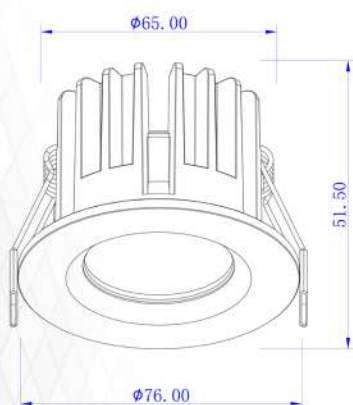

COB Series

UNISER

POWERED BY CREE

Model	Wattage	CCT	Beam Angle	CRI	Body Colour
UHLS-14 CD COB-05	14W	3K/4K/6K	38°	90	BK/PKW