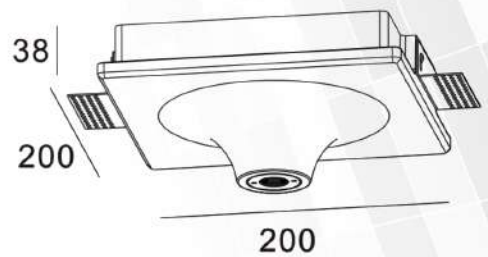

UNISER

Recessed Series

POWERED BY BRIDGELUX

DRIVEN BY EAGLE RISE

203x203mm

Model	Wattage	CCT	Beam Angle	CRI	Material
UHLS-07-110421D	7W	3K/4K	36°	90	GYPSUM