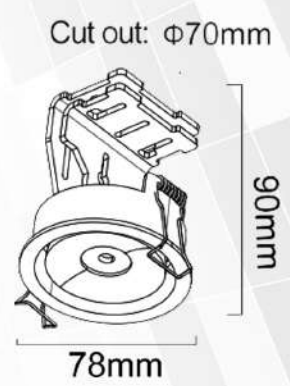

Recessed Series

UNISER

POWERED BY **CREE** | DRIVEN BY **EAGLE RISE**

Model	Wattage	CRI	Body Colour	CCT	Beam Angle
UHLS-10 0121 CD COB	-10W	>80	BK/PKW	3K/4K/5K	-45°