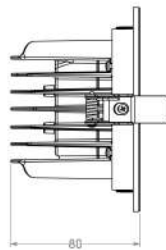

UNISER

Downlight Series

16W