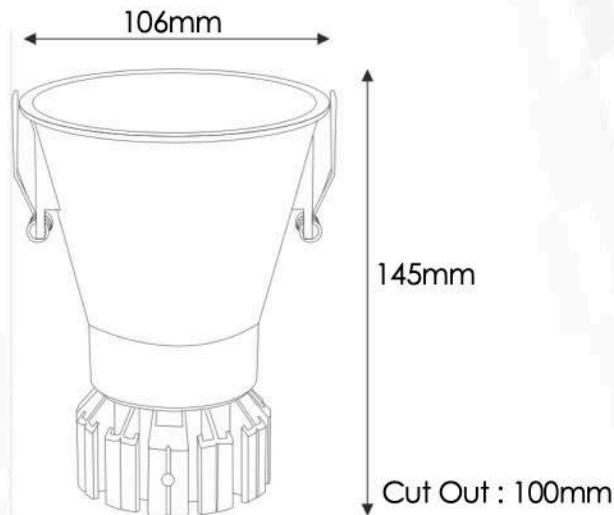

Model	Wattage	CCT	Body Colour	Degree	CRI	Size
UHLS-14CDCOB-0208	14W	3K/4K/6K	BK/PKW	38°	80	OUTER : 90MM H : 102MM CUTOUT : 82MM

UNISER

POWERED BY CREE ⇄

Recessed Series

Model	Power	CCT	PF	Body Colour
UHLS-16CDCOB-474	016W	WW, DW, CW	> 0.9	WHITE, BLACK