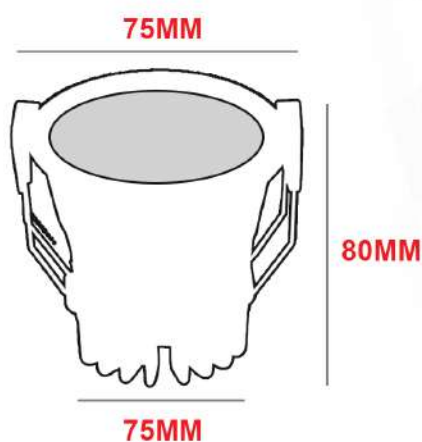

Recessed Series

UNISER

POWERED BY CREE

Model	Wattage	CCT	Body Colour	Degree	Flux	CRI
UHLS-14CDCOB-08	14W	3K/4K/6K	BK/PKW	40	1000LM	80