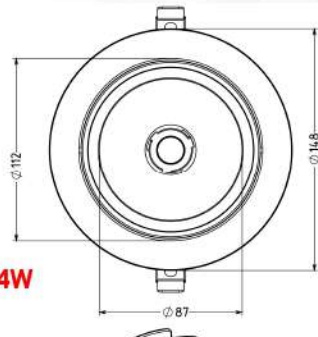

UNISER

Downlight Series

16W

24W

30W

Model	Power	CCT	PF	Body Colour
US-DL-16-COB-STANDARD	16W	WW, DW, CW	> 0.9	WHITE, BLACK
US-DL-24-COB-STANDARD	24W	WW, DW, CW	> 0.9	WHITE, BLACK
US-DL-30-COB-STANDARD	30W	WW, DW, CW	> 0.9	WHITE, BLACK