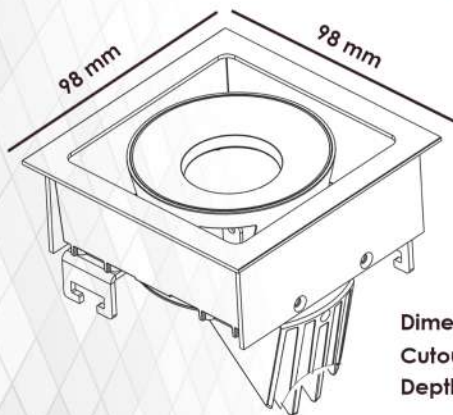

Recessed Series

UNISER

POWERED BY CREE

Dimensions : (L x B) 98 mm x 98 mm
Cutout : 90mm
Depth : 90mm

Model	Wattage	CCT	Body Colour
UHLS-12-0409 CD COB 12W		3K/4K/6K	BK/PKW