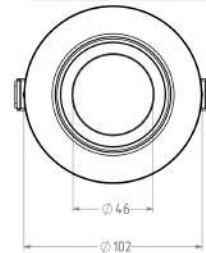

UNISER

Downlight Series

06W

09W

12W

Model	Power	CCT	PF	Body Colour
US-DL-06-COB-STANDARD	06W	WW, DW, CW	> 0.9	WHITE, BLACK
US-DL-09-COB-STANDARD	09W	WW, DW, CW	> 0.9	WHITE, BLACK
US-DL-12-COB-STANDARD	12W	WW, DW, CW	> 0.9	WHITE, BLACK