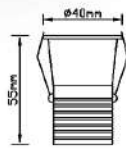

UNISER

Recessed
Series

POWERED BY CREE

7W | 35mm

14W | 55mm

Model	Power	CCT	PF	Body Colour
UHLS-07-888 CD COB	7W	3K/4K/6K	>0.9	ROSE GOLD
UHLS-14-888-CD COB	14W	3K/4K/6K	>0.9	ROSE GOLD