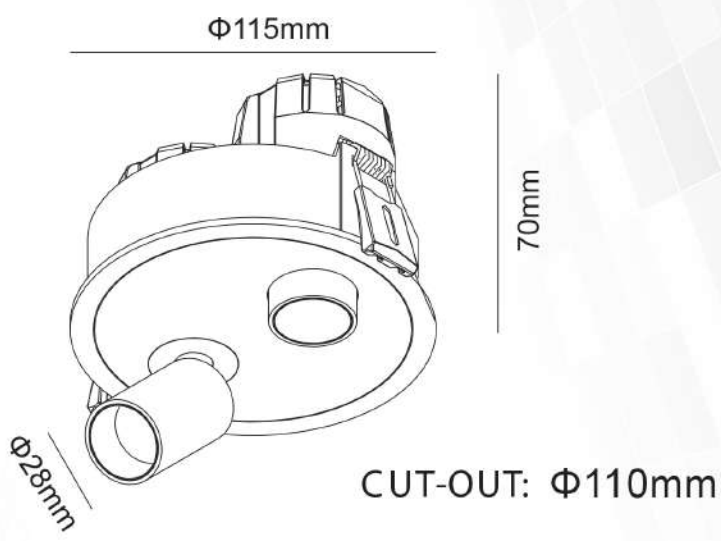

Recessed Series

UNISER

POWERED BY **CREE** ⇄

Model	Wattage	CCT	Body Colour	Beam Angle
UHLS-14-7407 CDCOB	14W	-3000K/4000K 6000K	BK/PKW	-36°