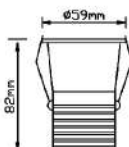

UNISER

Recessed
Series

POWERED BY CREE

7W | 35mm

14W | 55mm

21W | 70mm

Model	Power	CCT	PF	Body Colour
UHLS-07-333 CD COB	7W	3K/4K/6K	>0.9	BLACK
UHLS-14-333 CD COB	14W	3K/4K/6K	>0.9	BLACK
UHLS-21-333 CD COB	21W	3K/4K/6K	>0.9	BLACK