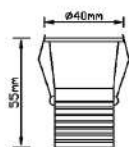

UNISER

Recessed
Series

POWERED BY CREE

7W | 35mm