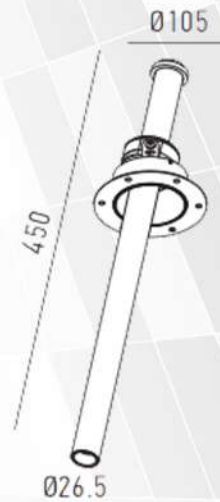

UNISER

COB Series

POWERED BY BRIDGELUX

DRIVEN BY EAGLERISE

Model	Power	CCT	Body Colour
UHLS-12-244244	12W	3K/4K	BK/PKW