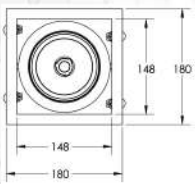

UNISER

Gimble Series

30W (1X)