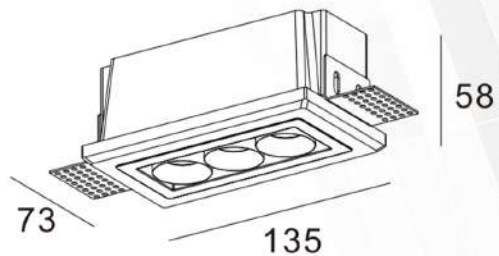

DRIVEN BY EAGLE RISE

203x203mm

Model	Wattage	CCT	Beam Angle	CRI	Material
UHLS-07-110421D	7W	3K/4K	36°	90	GYPSUM

UNISER

Recessed Series

POWERED BY BRIDGELUX

DRIVEN BY EAGLE RISE

Model	Wattage	CCT	Beam Angle	Lumens
UHLS-12-110216	12W	3000K/4000K	38°	710 LM