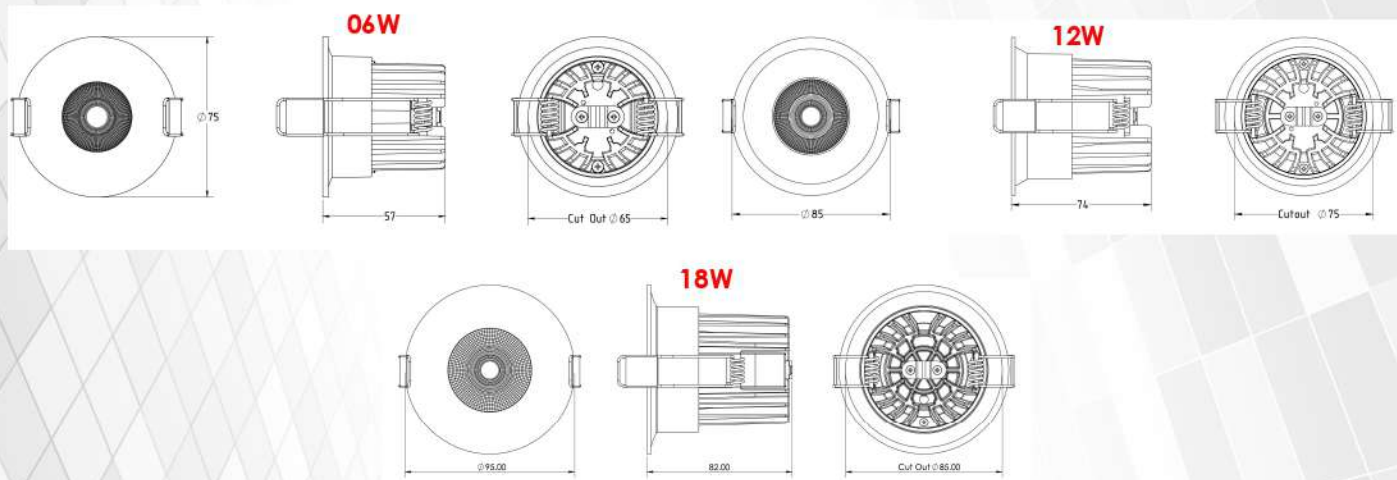

UNISER

Downlight Series

Model	Power	CCT	PF	Body Colour
US-DL-06-COB-CURVE	06W	WW, DW, CW	> 0.9	WHITE, BLACK
US-DL-12-COB-CURVE	12W	WW, DW, CW	> 0.9	WHITE, BLACK
US-DL-18-COB-CURVE	18W	WW, DW, CW	> 0.9	WHITE, BLACK