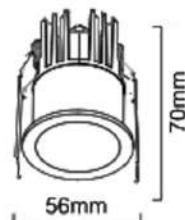

Model	Wattage	CCT	IP Rating	Body Colour	Degree	CRI
UHLS-09-0910 CDCOB	9W	3K/4K/5K	IP54	BK/WH	-38°	Ra>80