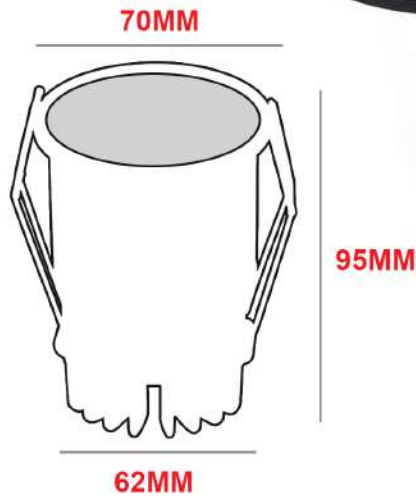

Recessed Series

UNISER

POWERED BY CREE

Model	Wattage	CCT	Body Colour	Degree	Flux	CRI
HL-14CDCOB-10	14W	3K/4K/6K	BK/PKW	40	1000LM	80