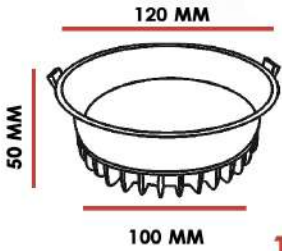

Recessed Series

UNISER

DRIVEN BY **DONE**

14W