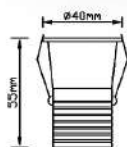

UNISER

Recessed
Series

POWERED BY CREE

7W | 35mm