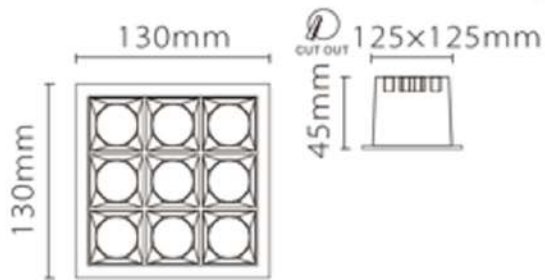

Recessed Series

UNISER

POWERED BY OSRAM

Model	Wattage	CCT	Beam Angle	Body Colour
UHLS-40 MATRIX	40W	3K/4K/6K	38°	BK/WH