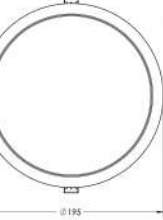

UNISER

Downlight Series

08W

Cut Out \varnothing 125

12W

18W

Cut Out \varnothing 175

24W