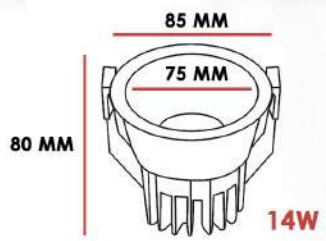

Recessed Series

UNISER

POWERED BY **CREE** | DRIVEN BY **DONE**

Model	Wattage	Body Colour	CCT	Flux	CRI	Beam Angle
UHLS-7 DELTA	7W	BK/PKW	3K/4K/6K	500LM	80	40
UHLS-14 DELTA	14W	BK/PKW	3K/4K/6K	1000LM	80	40