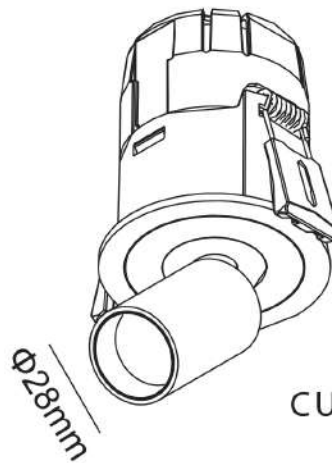

70mm

CUT-OUT: Φ60mm

Model	Wattage	CCT	Body Colour	Beam Angle
UHLS-07-8407 CDCOB	7W	-3000K/4000K 6000K	BK/PKW	-36°