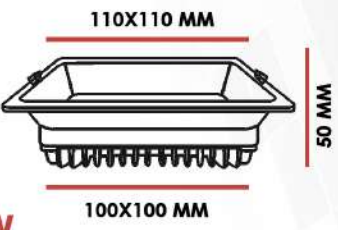

Recessed Series

UNISER

DRIVEN BY **DONE**

14W

21W

28W

Model	Wattage	Body Colour	CCT	Flux	CRI	Beam Angle
UHLS-14-0704 DOWNLIGHT	14W	RND/SQ	3K/4K/6K	960LM	70	120
UHLS-21-0704 DOWNLIGHT	21W	RND/SQ	3K/4K/6K	1440LM	70	120
UHLS-28-0704 DOWNLIGHT	28W	RND/SQ	3K/4K/6K	2160LM	70	120