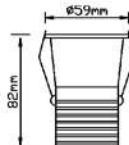

UNISER

Recessed
Series

POWERED BY CREE

7W | 35mm

14W | 55mm

21W | 70mm

Model	Power	CCT	PF
UHLS-07-999 CD COB	7W	3K/4K/6K	>0.9
UHLS-14-999 CD COB	14W	3K/4K/6K	>0.9
UHLS-21-999 CD COB	21W	3K/4K/6K	>0.9