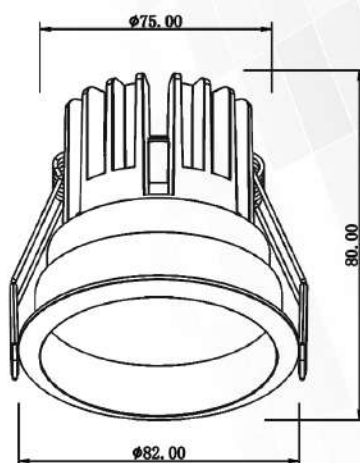

UNISER

Recessed Series

POWERED BY CREE

Model	Wattage	CCT	Body Colour	Degree	PF
UHLS-14CDCOB-09	9W	3K/4K/6K	WH/BK	40°	>0.9