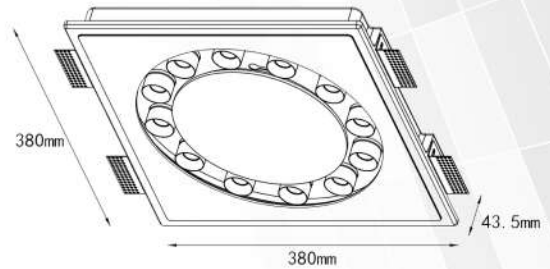

UNISER

COB Series

POWERED BY BRIDGELUX

DRIVEN BY EAGLE RISE

Model	Power	CCT
UHLS-56-218-786	56W	3K/4K