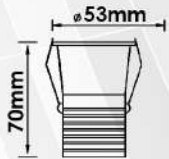

UNISER

Recessed
Series

POWERED BY CREE

Model	Power	CCT	PF	Body Colour

UHLS-10W DARK LIGHT -10W

3K/4K/6K

>0.95

BK/WH

-10W | 46mm