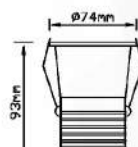

21W | 70mm

Model	Power	CCT	PF	Body Colour
UHLS-07-666 CD COB	7W	3K/4K/6K	>0.9	WH
UHLS-14-666 CD COB	14W	3K/4K/6K	>0.9	WH
UHLS-21-666 CD COB	21W	3K/4K/6K	>0.9	WH