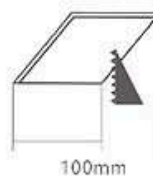

100mm

Model	Wattage	CCT	Beam Angle	Reflector	Lumens	Body Color	Material
UHLS-12-1048	12W	3000K/4000K/6000K	38°	ROSEGOLD/ SILVER/ GUN METAL	1320LM	BK/WH	ALUMINIUM