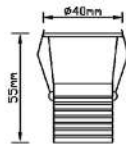

UNISER

Recessed
Series

POWERED BY CREE

7W | 35mm