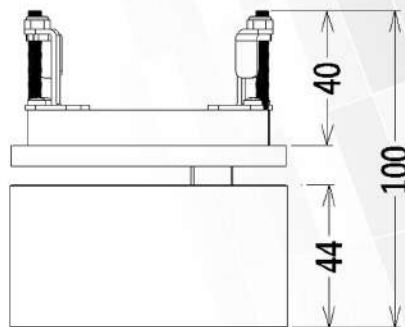

UNISER

POWERED BY CREE

Recessed Series

Model	Wattage	CCT	Body Colour	Beam Angle
UHLS-14CDCOB 3514	14W	3K/4K/6K	BK/PKW	-38°