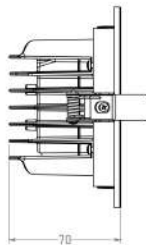

UNISER

Downlight Series

06W

09W

12W

Model	Power	CCT	PF	Body Colour
US-DL-06-COB-STANDARD	06W	WW, DW, CW	> 0.9	WHITE, BLACK
US-DL-09-COB-STANDARD	09W	WW, DW, CW	> 0.9	WHITE, BLACK
US-DL-12-COB-STANDARD	12W	WW, DW, CW	> 0.9	WHITE, BLACK