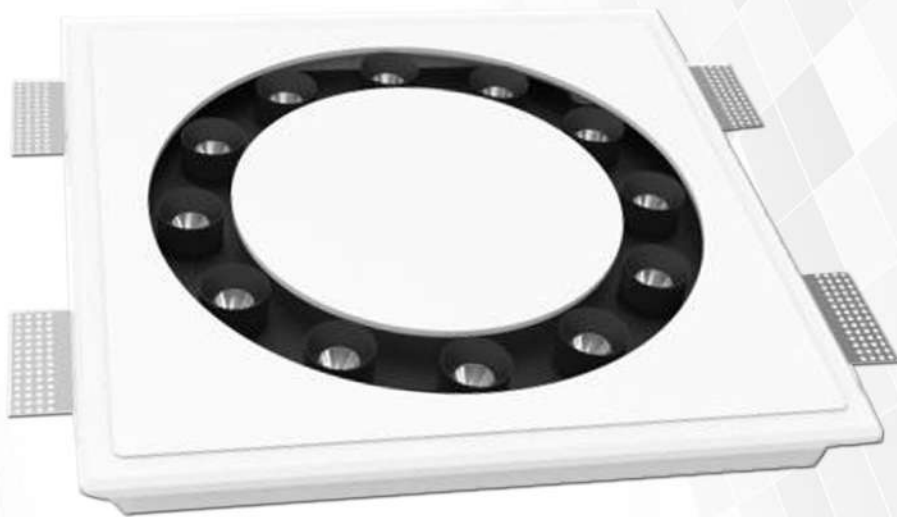

DRIVEN BY EAGLERISE

Model	Power	CCT	Body Colour
UHLS-12-244244	12W	3K/4K	BK/PKW

UNISER

COB Series

POWERED BY BRIDGELUX

DRIVEN BY EAGLE RISE

Model	Power	CCT
UHLS-56-218-786	56W	3K/4K

Recessed Series