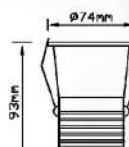

21W | 70mm

Model	Power	CCT	PF	Body Colour
UHLS-07-333 CD COB	7W	3K/4K/6K	>0.9	BLACK
UHLS-14-333 CD COB	14W	3K/4K/6K	>0.9	BLACK
UHLS-21-333 CD COB	21W	3K/4K/6K	>0.9	BLACK