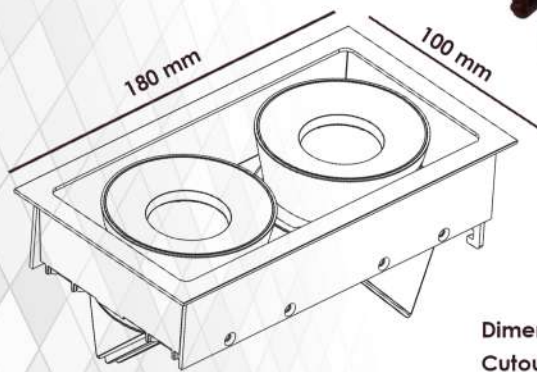

Dimensions : (L x B x D) 180 mm x 100 mm x 100 mm
Cutout : 160 mm x 90 mm

Model	Wattage	CCT	Degree	Body Colour
UHLS-24-0409 CD COB	24W	3K/4K	38°	BK/PKW

UNISER

COB Series

POWERED BY CREE

DRIVEN BY EAGLE RISE