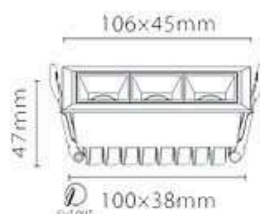

UNISER

Recessed Light

POWERED BY CREE

8W

12W

20W

Model	Wattage	CCT	Beam Angle	CRI	Body Color	Material
UHLS-8 PNR	8W	3K/4K/6K	45°	80	BK/PKW	ALUMINIUM
UHLS12 PNR	12W	3K/4K/6K	45°	80	BK/PKW	ALUMINIUM
UHLS-20PNR	20W	3K/4K/6K	45°	80	BK/PKW	ALUMINIUM