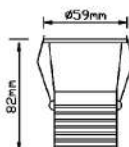

UNISER

Recessed
Series

POWERED BY CREE

7W | 35mm

14W | 55mm

21W | 70mm

Model	Power	CCT	PF	Body Colour
UHLS-07-666 CD COB	7W	3K/4K/6K	>0.9	WH
UHLS-14-666 CD COB	14W	3K/4K/6K	>0.9	WH
UHLS-21-666 CD COB	21W	3K/4K/6K	>0.9	WH