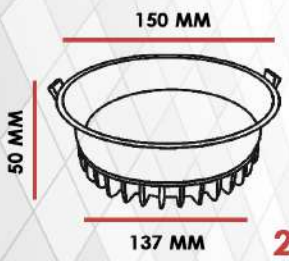

Recessed Series

UNISER

DRIVEN BY **DONE**

14W

21W

28W

Model	Wattage	Body Colour	CCT	Flux	CRI	Beam Angle
UHLS-14-0704 DOWNLIGHT	14W	RND/SQ	3K/4K/6K	960LM	70	120
UHLS-21-0704 DOWNLIGHT	21W	RND/SQ	3K/4K/6K	1440LM	70	120
UHLS-28-0704 DOWNLIGHT	28W	RND/SQ	3K/4K/6K	2160LM	70	120