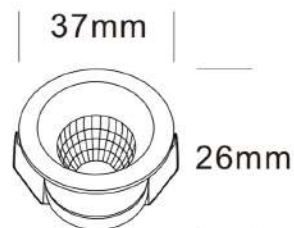

CUT OUT 32mm

Model	Wattage	CCT	Beam Angle	Body Colour
UHLS-03-414 CDCOB	3W	3K/4K/6K	-40	BK/WH

Recessed Series

UNISER

POWERED BY **CREE** | DRIVEN BY **DONE**

Model	Wattage	CCT	Body Colour	Dimensions
UHLS-04 DEEP COB	4W	3K/4K/5K	BK/PKW	35 MM OUTER 27 MM CUTOUT 45 MM HEIGHT