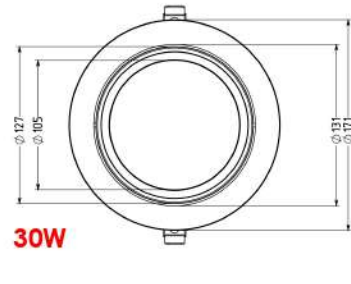

UNISER

Downlight Series

16W

24W

30W

Model	Power	CCT	PF	Body Colour
US-DL-16-COB-STANDARD	16W	WW, DW, CW	> 0.9	WHITE, BLACK
US-DL-24-COB-STANDARD	24W	WW, DW, CW	> 0.9	WHITE, BLACK
US-DL-30-COB-STANDARD	30W	WW, DW, CW	> 0.9	WHITE, BLACK