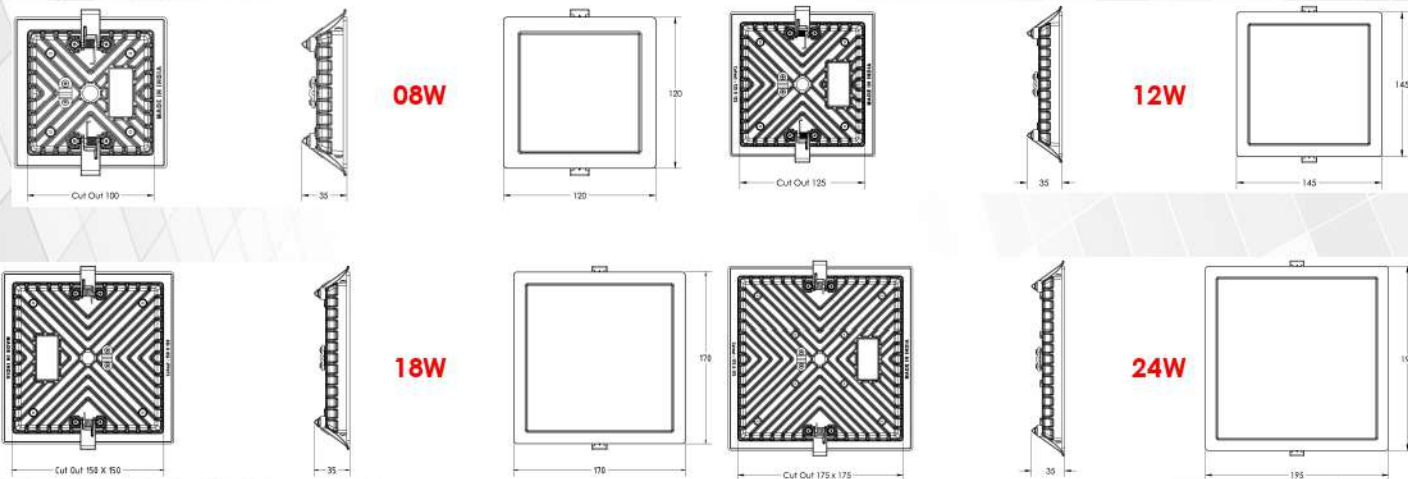

UNISER

Downlight Series

Model	Power	CCT	PF	Body Colour
US-DL-08-SQ	08W	WW, DW, CW	> 0.9	WHITE
US-DL-12-SQ	12W	WW, DW, CW	> 0.9	WHITE
US-DL-18-SQ	18W	WW, DW, CW	> 0.9	WHITE
US-DL-24-SQ	24W	WW, DW, CW	> 0.9	WHITE