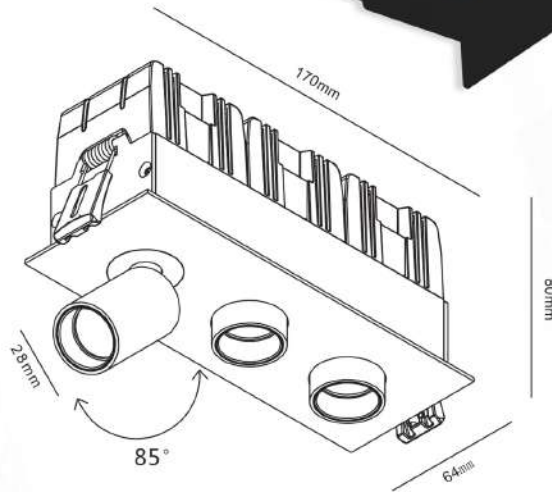

Recessed Series

UNISER

POWERED BY CREE

Model	Wattage	CCT	Body Colour	Beam Angle
UHLS-21-8407 CDCOB	-21W	-3000K/4000K/ 6000K	BK/PKW	-36°