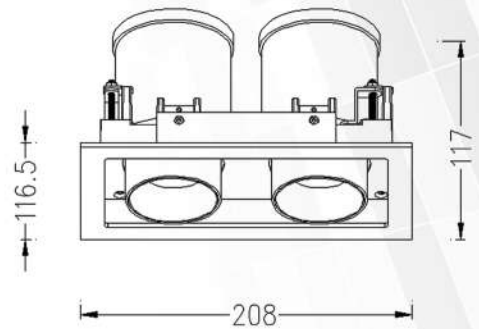

UNISER

COB Series

POWERED BY CREE

Model	Wattage	CCT	Beam Angle	Body Colour
UHLS-28-78699 ZOOM	28W	3K/4K/6K	38°	PKW/BK