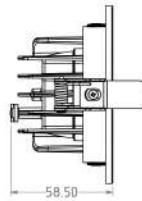

UNISER

Downlight Series

06W