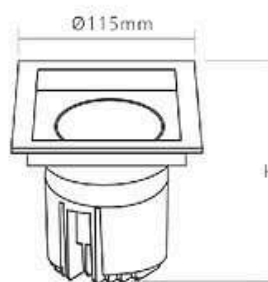

UNISER

Recessed Series

POWERED BY CREE

DRIVEN BY EAGLERISE

UV electroplate

H:92mm

100mm

Model	Wattage	CCT	Beam Angle	Reflector	Lumens	Body Color	Material
UHLS-12-1048	12W	3000K/4000K/6000K	38°	ROSEGOLD/ SILVER/ GUN METAL	1320LM	BK/WH	ALUMINIUM