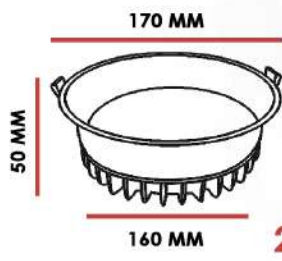

Recessed Series

UNISER

DRIVEN BY **DONE**

14W

21W

28W

Model	Wattage	Body Colour	CCT	Flux	CRI	Beam Angle
UHLS-14-0704 DOWNLIGHT	14W	RND/SQ	3K/4K/6K	960LM	70	120
UHLS-21-0704 DOWNLIGHT	21W	RND/SQ	3K/4K/6K	1440LM	70	120
UHLS-28-0704 DOWNLIGHT	28W	RND/SQ	3K/4K/6K	2160LM	70	120