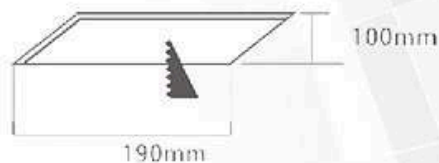

UNISER

Recessed Series

POWERED BY CREE

DRIVEN BY EAGLERISE

Model	Wattage	CCT	Beam Angle	Reflector	Lumens	Body Color	Material
UHLS-24-1048	24W	3000K/4000K/6000K	38°	ROSEGOLD/ SILVER/ GUN METAL	2640LM	BK/WH	ALUMINIUM