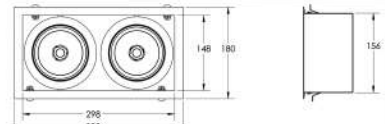

60W (2X)

Model	Power	CCT	PF	Body Colour
US-DL-1X-30	30W	WW, DW, CW	> 0.9	WHITE, BLACK
US-DL-2X-60	60W	WW, DW, CW	> 0.9	WHITE, BLACK