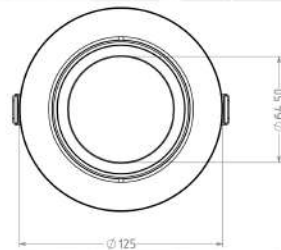

UNISER

Downlight Series

16W

24W

30W

Model	Power	CCT	PF	Body Colour
US-DL-16-COB-STANDARD	16W	WW, DW, CW	> 0.9	WHITE, BLACK
US-DL-24-COB-STANDARD	24W	WW, DW, CW	> 0.9	WHITE, BLACK
US-DL-30-COB-STANDARD	30W	WW, DW, CW	> 0.9	WHITE, BLACK