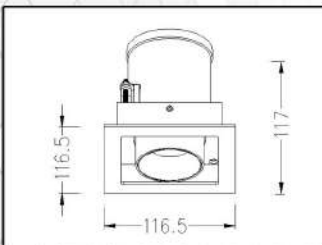

Recessed Series

UNISER

POWERED BY CREE 

Dimensions : (L x B) 98 mm x 98 mm
Cutout : 90mm
Depth : 90mm

Model	Wattage	CCT	Body Colour
UHLS-12-0409 CD COB 12W		3K/4K/6K	BK/PKW

Recessed Series

UNISER

POWERED BY CREE

Dimensions : (L x B x D) 180 mm x 100 mm x 100 mm
Cutout : 160 mm x 90 mm

Model	Wattage	CCT	Degree	Body Colour
UHLS-24-0409 CD COB	24W	3K/4K	38°	BK/PKW

UNISER

COB Series

POWERED BY CREE

DRIVEN BY EAGLE RISE