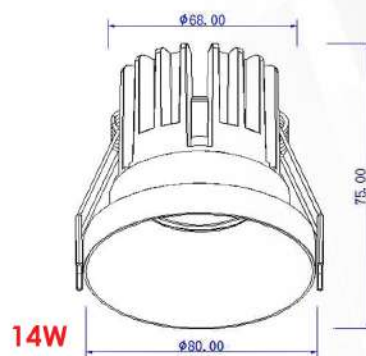

UNISER

COB Series

POWERED BY CREE

Model	Power	CCT	PF	Body Colour
UHLS-09 CD COB-03 CREE	9w	3K/4K/6K	>0.9	BK/WH
UHLS-14 CD COB-03 CREE	14W	3K/4K/6K	>0.9	BK/WH