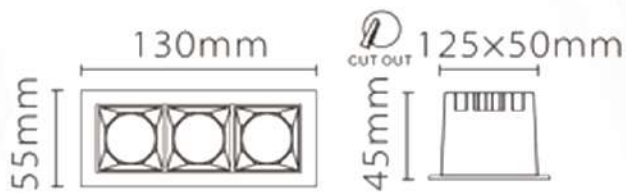

Recessed Series

UNISER

POWERED BY OSRAM

Model	Wattage	CCT	Beam Angle	Body Colour
UHLS-12 MATRIX	12W	3K/4K/6K	38°	BK/WH