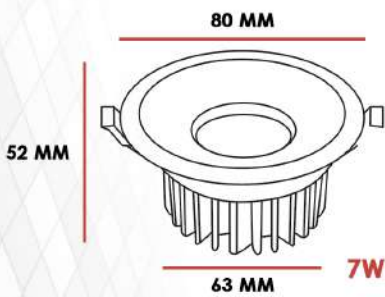

Recessed Series

UNISER

POWERED BY BRIDGELUX | DRIVEN BY **DONE**

Model	Wattage	Body Colour	CCT	Flux	CRI	Beam Angle
UHLS-07CDCOB-06	7W	BK/PKW	3K/4K/6K	560LM	80	38
UHLS-14CDCOB-06	14W	BK/PKW	3K/4K/6K	1000LM	80	38