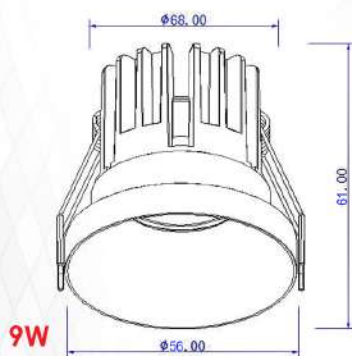

UNISER

COB Series

POWERED BY CREE

Model	Power	CCT	PF	Body Colour
UHLS-09 CD COB-03 CREE	9w	3K/4K/6K	>0.9	BK/WH
UHLS-14 CD COB-03 CREE	14W	3K/4K/6K	>0.9	BK/WH