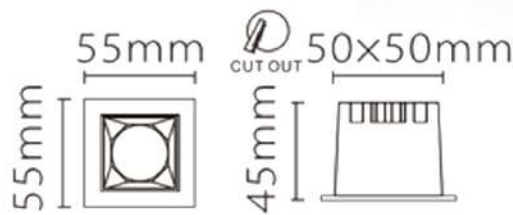

Recessed Series

UNISER

POWERED BY OSRAM

Model	Wattage	CCT	Beam Angle	Body Colour
UHLS-06 MATRIX	6W	3K/4K/6K	38°	BK/WH