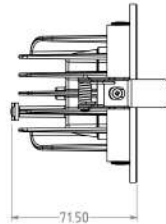

UNISER

Downlight Series

06W

09W

12W

Model	Power	CCT	PF	Body Colour
US-DL-06-COB-STANDARD	06W	WW, DW, CW	> 0.9	WHITE, BLACK
US-DL-09-COB-STANDARD	09W	WW, DW, CW	> 0.9	WHITE, BLACK
US-DL-12-COB-STANDARD	12W	WW, DW, CW	> 0.9	WHITE, BLACK