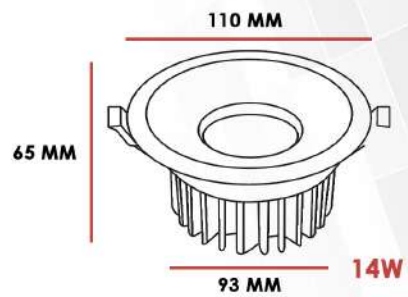

Recessed Series

UNISER

POWERED BY BRIDGELUX | DRIVEN BY **DONE**

Model	Wattage	Body Colour	CCT	Flux	CRI	Beam Angle
UHLS-07CDCOB-06	7W	BK/PKW	3K/4K/6K	560LM	80	38
UHLS-14CDCOB-06	14W	BK/PKW	3K/4K/6K	1000LM	80	38