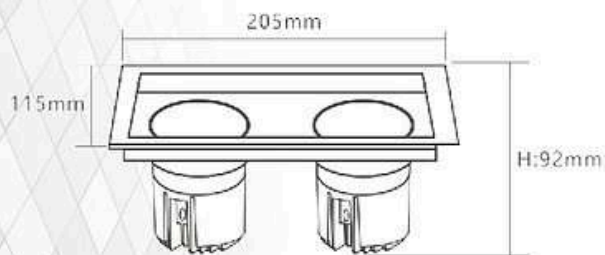

UNISER

Recessed Series

POWERED BY CREE

DRIVEN BY EAGLERISE

Model	Wattage	CCT	Beam Angle	Reflector	Lumens	Body Color	Material
UHLS-24-1048	24W	3000K/4000K/6000K	38°	ROSEGOLD/ SILVER/ GUN METAL	2640LM	BK/WH	ALUMINIUM