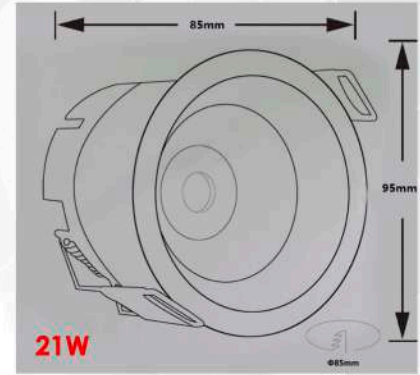

UNISER

POWERED BY CREE

Recessed Series

Also available with
HONEY COMB FILTER

Model	Power	CCT	PF	Body Colour
UHLS-07CDCOB-474	07W	WW, DW, CW	> 0.9	WHITE + GRAY
UHLS-14CDCOB-474	14W	WW, DW, CW	> 0.9	WHITE + GRAY
UHLS-21CDCOB-474	21W	WW, DW, CW	> 0.9	WHITE + GRAY