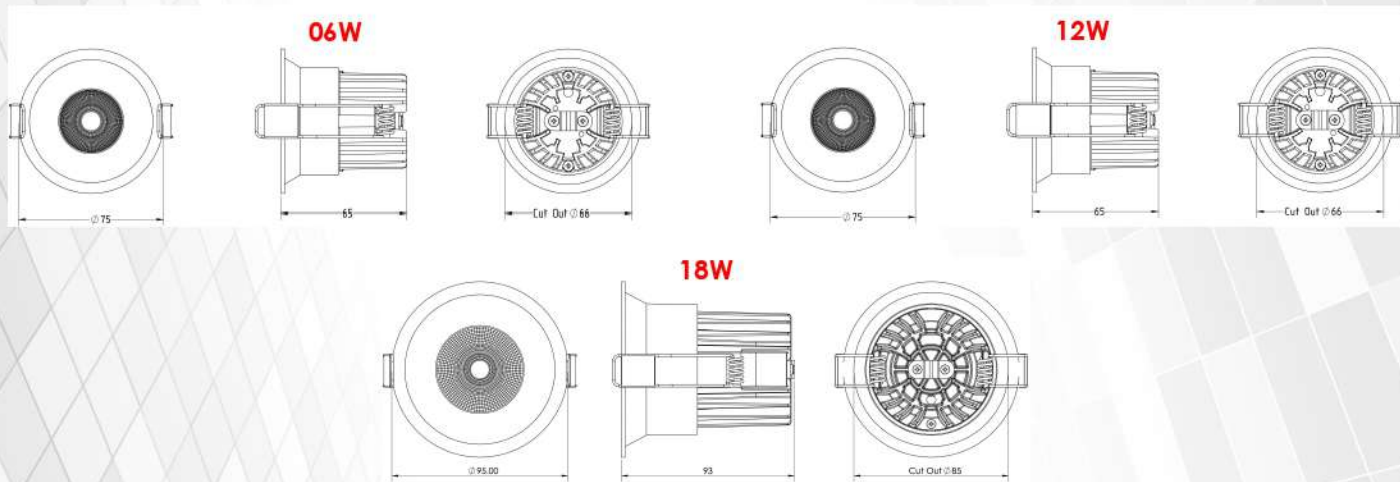

UNISER

Downlight Series

Model	Power	CCT	PF	Body Colour
US-DL-06-COB-VALUE	06W	WW, DW, CW	> 0.9	WHITE, BLACK
US-DL-12-COB-VALUE	12W	WW, DW, CW	> 0.9	WHITE, BLACK
US-DL-18-COB-VALUE	18W	WW, DW, CW	> 0.9	WHITE, BLACK