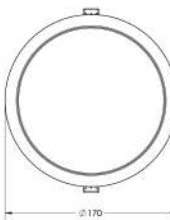

UNISER

Downlight Series

08W

Cut Out \varnothing 125

12W

18W

Cut Out \varnothing 175

24W