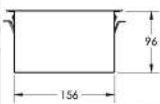

UNISER

Gimble Series

30W (1X)