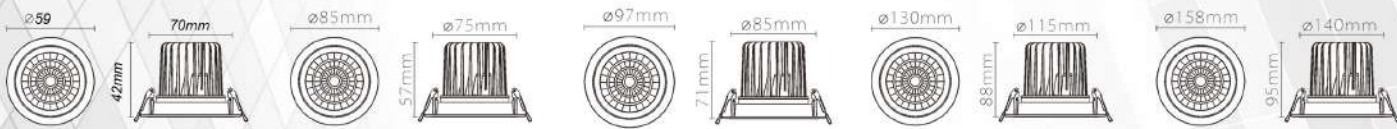

UNISER

Recessed Series

POWERED BY BRIDGELUX

4W

9W

14W

24W

35W

Model	Wattage	CCT	PF	Beam Angle	CRI	Body Color	Material
UHLS-04 CD COB	4W	3K/4K/6K	>0.9	40°	80	BK/WH	ALUMINIUM
UHLS-09 CD COB	9W	3K/4K/6K	>0.9	40°	80	BK/WH	ALUMINIUM
UHLS-14 CD COB	14W	3K/4K/6K	>0.9	40°	80	BK/WH	ALUMINIUM
UHLS-24 CD COB	24W	3K/4K/6K	>0.9	40°	80	BK/WH	ALUMINIUM
UHLS-35 CD COB	35W	3K/4K/6K	>0.9	40°	80	BK/WH	ALUMINIUM