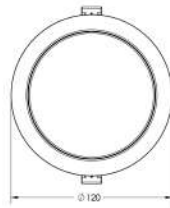

08W

Cut Out $\varnothing$ 125