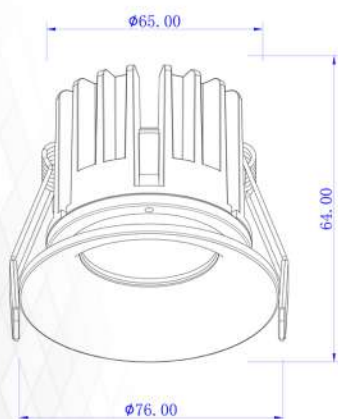

COB Series

UNISER

POWERED BY CREE

Model	Wattage	CCT	Beam Angle	CRI	Body Colour
UHLS-14 CD COB-04	14W	3K/4K/6K	38°	90	BK/PKW