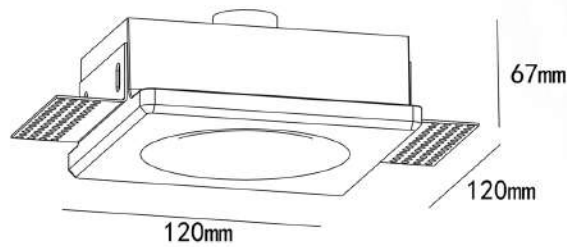

UNISER

Recessed Series

POWERED BY BRIDGELUX

DRIVEN BY EAGLE RISE

Model	Wattage	CCT	CRI	Beam Angle	Lumens	Material
UHLS-07-110387	7W	3K/4K	90	38°	220LM	GYPSUM