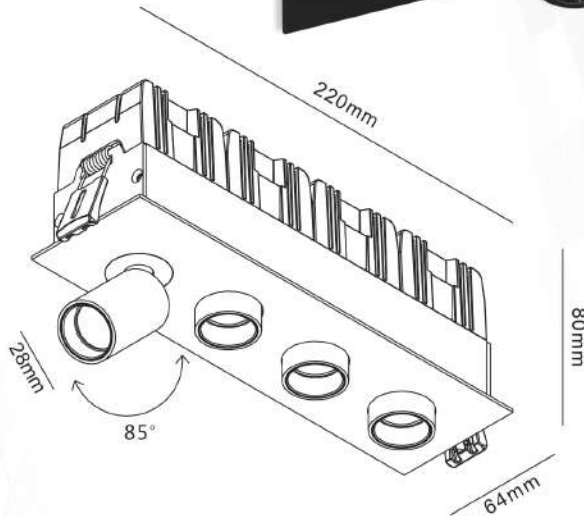

Recessed Series

UNISER

POWERED BY CREE

Model	Wattage	CCT	Body Colour	Beam Angle
UHLS-28-8407 CDCOB	-28W	-3000K/4000K/ 6000K	BK/PKW	-36°