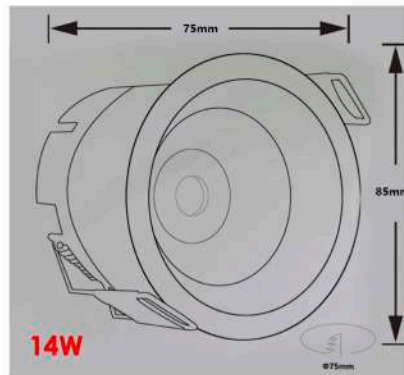

UNISER

POWERED BY CREE

Recessed Series

Also available with
HONEY COMB FILTER

Model	Power	CCT	PF	Body Colour
UHLS-07CDCOB-474	07W	WW, DW, CW	> 0.9	WHITE + GRAY
UHLS-14CDCOB-474	14W	WW, DW, CW	> 0.9	WHITE + GRAY
UHLS-21CDCOB-474	21W	WW, DW, CW	> 0.9	WHITE + GRAY