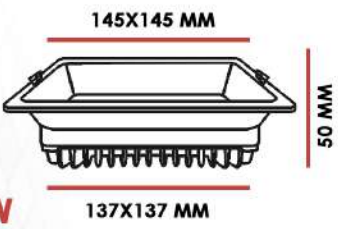

Recessed Series

UNISER

DRIVEN BY **DONE**

14W

21W

28W

Model	Wattage	Body Colour	CCT	Flux	CRI	Beam Angle
UHLS-14-0704 DOWNLIGHT	14W	RND/SQ	3K/4K/6K	960LM	70	120
UHLS-21-0704 DOWNLIGHT	21W	RND/SQ	3K/4K/6K	1440LM	70	120
UHLS-28-0704 DOWNLIGHT	28W	RND/SQ	3K/4K/6K	2160LM	70	120