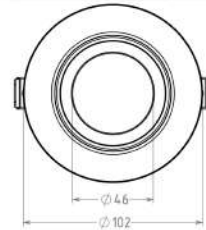

UNISER

Downlight Series

06W

09W

12W

Model	Power	CCT	PF	Body Colour
US-DL-06-COB-STANDARD	06W	WW, DW, CW	> 0.9	WHITE, BLACK
US-DL-09-COB-STANDARD	09W	WW, DW, CW	> 0.9	WHITE, BLACK
US-DL-12-COB-STANDARD	12W	WW, DW, CW	> 0.9	WHITE, BLACK