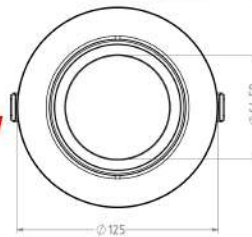

UNISER

Downlight Series

06W

09W

12W

Model	Power	CCT	PF	Body Colour
US-DL-06-COB-STANDARD	06W	WW, DW, CW	> 0.9	WHITE, BLACK
US-DL-09-COB-STANDARD	09W	WW, DW, CW	> 0.9	WHITE, BLACK
US-DL-12-COB-STANDARD	12W	WW, DW, CW	> 0.9	WHITE, BLACK