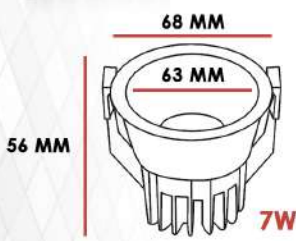

Recessed Series

UNISER

POWERED BY **CREE** | DRIVEN BY **DONE**

Model	Wattage	Body Colour	CCT	Flux	CRI	Beam Angle
UHLS-7 DELTA	7W	BK/PKW	3K/4K/6K	500LM	80	40
UHLS-14 DELTA	14W	BK/PKW	3K/4K/6K	1000LM	80	40