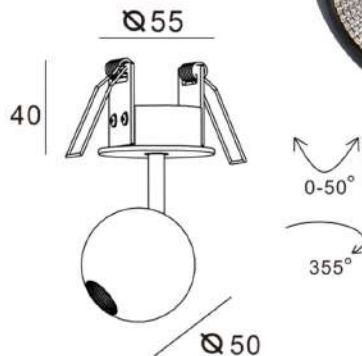

UNISER

Recessed Series

POWERED BY BRIDGELUX

DRIVEN BY EAGLE RISE

Model	Wattage	CCT	CRI	Beam Angle	Lumens	Body Colour
UHLS-07-110411	7W	3000K/4000K	90	-38°	220 LM	ROSEGOLD / BLACK