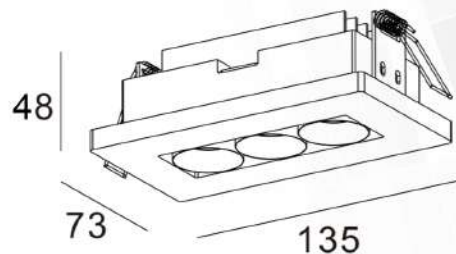

UNISER

Recessed Series

POWERED BY BRIDGELUX

DRIVEN BY EAGLE RISE

Model	Wattage	CCT	Beam Angle	Lumens
UHLS-12-110217	12W	3000K/4000K	38°	710 LM