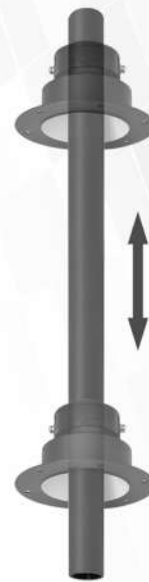

UNISER

COB Series

POWERED BY BRIDGELUX

DRIVEN BY EAGLERISE

Model	Power	CCT	Body Colour
UHLS-12-244244	12W	3K/4K	BK/PKW