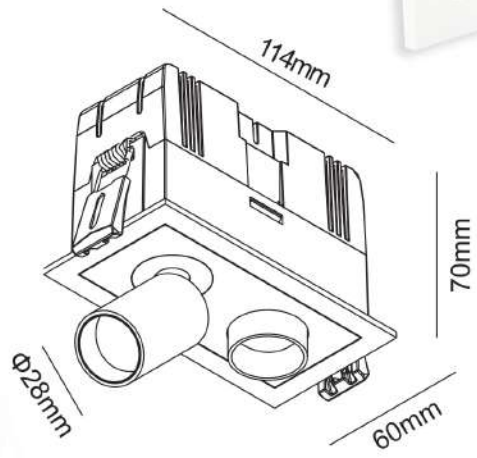

UNISER

POWERED BY **CREE** ⇄

Model	Wattage	CCT	Body Colour	Beam Angle
UHLS-14-7407 CDCOB	14W	-3000K/4000K 6000K	BK/PKW	-36°

Recessed Series

UNISER

POWERED BY **CREE** ⇄

CUT-OUT: 105*50mm

Model	Wattage	CCT	Body Colour	Beam Angle
UHLS-14-8407 CDCOB	14W	-3000K/4000K 6000K	BK/PKW	-36°