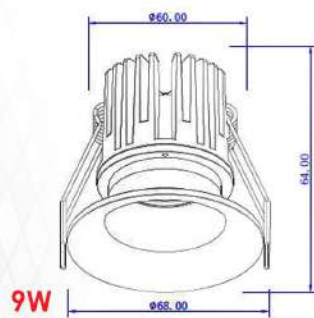

UNISER

COB Series

POWERED BY CREE

Model	Power	CCT	PF	Body Colour
UHLS-09 CD COB-02 CREE	9w	3K/4K/6K	>0.9	BK/WH
UHLS-14 CD COB-02 CREE	14W	3K/4K/6K	>0.9	BK/WH