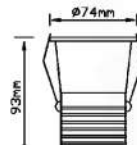

21W | 70mm

Model	Power	CCT	PF
UHLS-07-999 CD COB	7W	3K/4K/6K	>0.9
UHLS-14-999 CD COB	14W	3K/4K/6K	>0.9
UHLS-21-999 CD COB	21W	3K/4K/6K	>0.9