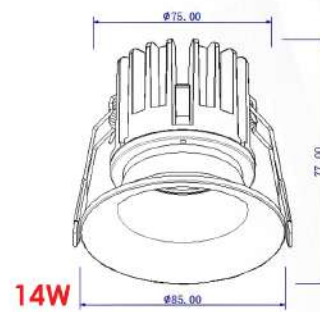

UNISER

COB Series

POWERED BY CREE

Model	Power	CCT	PF	Body Colour
UHLS-09 CD COB-02 CREE	9w	3K/4K/6K	>0.9	BK/WH
UHLS-14 CD COB-02 CREE	14W	3K/4K/6K	>0.9	BK/WH