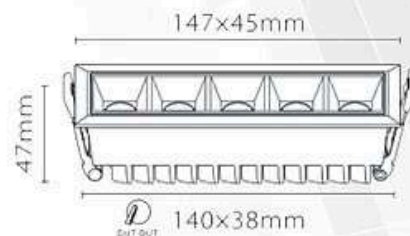

20W

Model	Wattage	CCT	Beam Angle	CRI	Body Color	Material
UHLS-8 PNR	8W	3K/4K/6K	45°	80	BK/PKW	ALUMINIUM
UHLS12 PNR	12W	3K/4K/6K	45°	80	BK/PKW	ALUMINIUM
UHLS-20PNR	20W	3K/4K/6K	45°	80	BK/PKW	ALUMINIUM