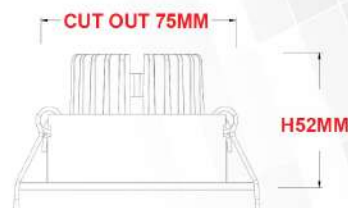

UHLS-14 CD COB-07

Model	Wattage	CCT	PF	Degree	Body Colour
UHLS-09 CD COB-07	9W	3K/4K/6K	>0.9	60°	BK/PKW
UHLS-14 CD COB-07	14W	3K/4K/6K	>0.9	60°	BK/PKW