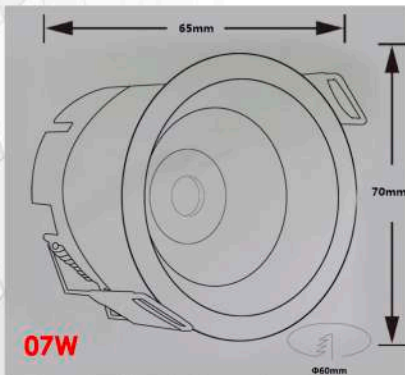

UNISER

POWERED BY CREE

Recessed Series

Also available with
HONEY COMB FILTER

Model	Power	CCT	PF	Body Colour
UHLS-07CDCOB-474	07W	WW, DW, CW	> 0.9	WHITE + GRAY
UHLS-14CDCOB-474	14W	WW, DW, CW	> 0.9	WHITE + GRAY
UHLS-21CDCOB-474	21W	WW, DW, CW	> 0.9	WHITE + GRAY