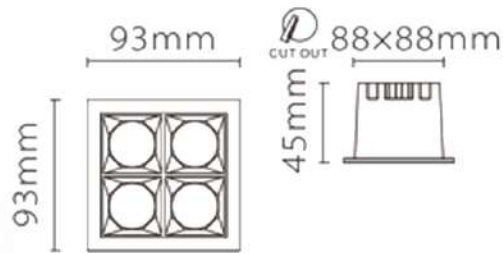

Recessed Series

UNISER

POWERED BY OSRAM

Model	Wattage	CCT	Beam Angle	Body Colour
UHLS-18 MATRIX	18W	3K/4K/6K	38°	BK/WH