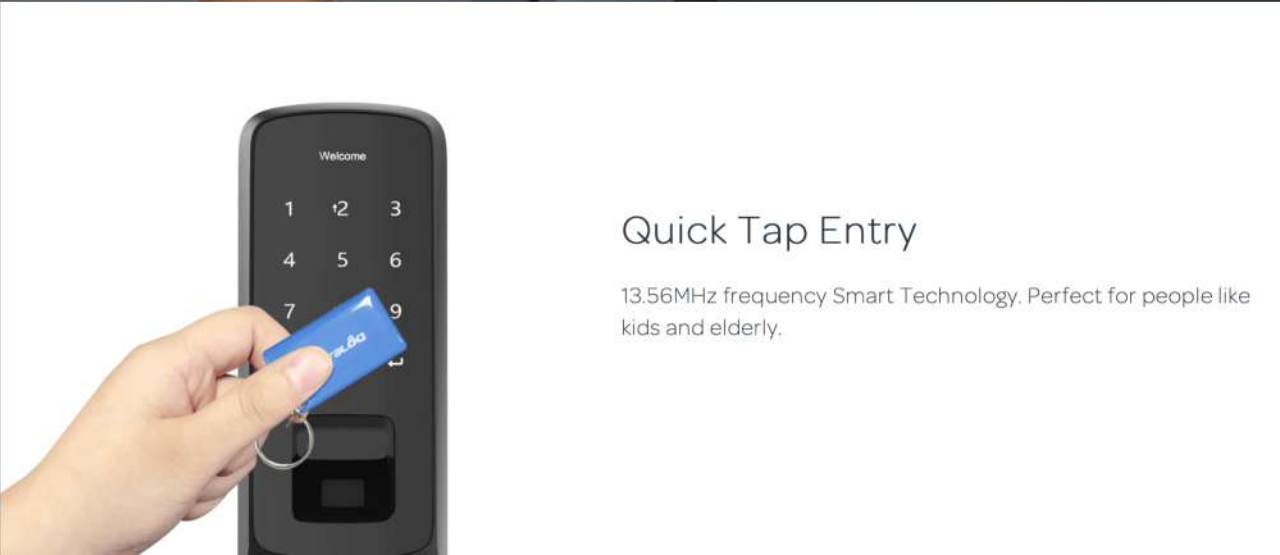

UL300

MULTI-POINT SMART DOOR LOCK