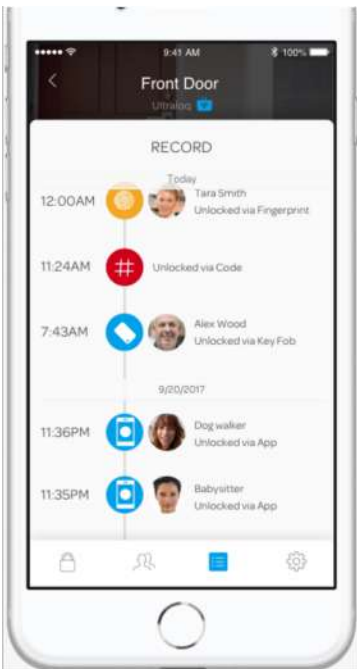

### Go Remote Instantly with Bridge

Control entry access to your door from anywhere, for anyone with the optional Bridge. You can unlock your Ultralock or grant access to guests and visitors via an eKey for specific dates or periods of time remotely with no monthly charges. You will receive a smartphone notification when someone opens your door.

## Share eKey

Grant access for specific dates or times

## Keyless Entry

UltraLoq App enables you to unlock your door with your smartphone

## MULTI-POINT SMART DOOR LOCK

use mobile app