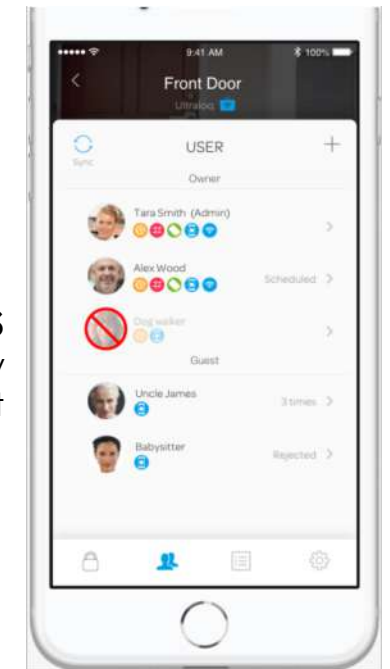

## Keyless Entry

UltraLoq App enables you to unlock your door with your smartphone

## MULTI-POINT SMART DOOR LOCK

use mobile app

## Log Record

You can see a Log of who's entered and exactly when they did from your smartphone