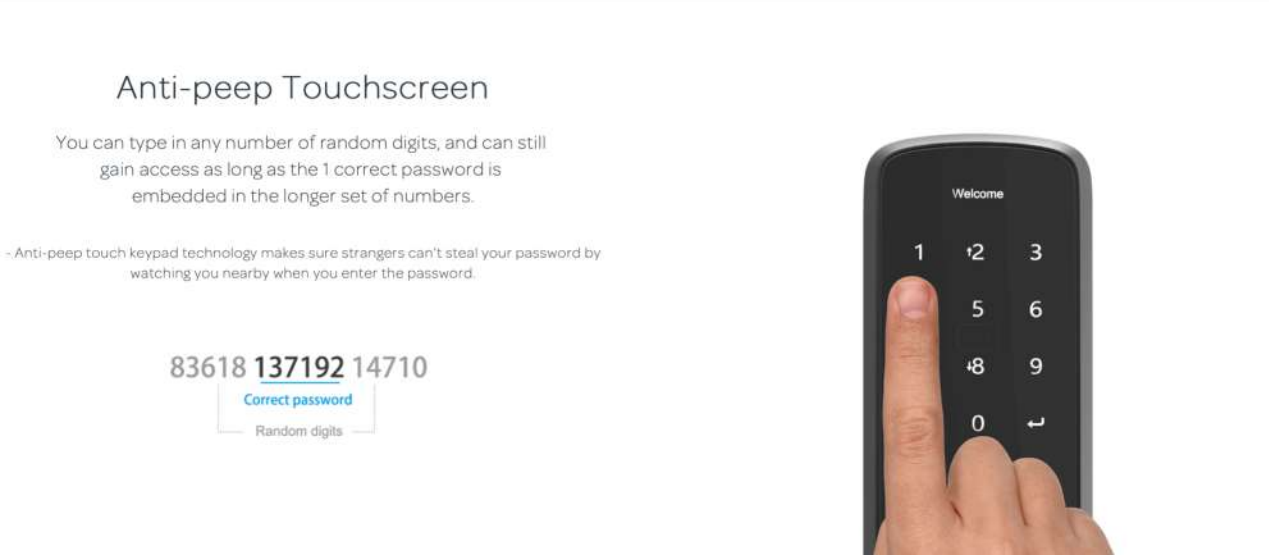

## MULTI-POINT SMART DOOR LOCK

In the times like now, where our lifestyle is leaping towards a digital transformation, Smart Door Lock becomes an extension to your secured living.

Ultraloq **UL300** is a revolutionary smart lock that offers entry via biometric fingerprint identification, contactless key fob, code or your Bluetooth enabled smartphone. With multiple locking mechanisms and 6 ways to unlock, it brings security and simplicity together. The Bridge upgrade allows you to share a temporary eKey or code with guests while you're away from your home and monitor all activity via the iOS or Android app.

This is Best-in-value, Wire-less, Smart Door Lock available today.

# 6 WAYS TO GAIN ACCESS

KEY

FINGERPRINT

NUMBER PAD

MOBILE APP

CONTACTLESS  
KEY FOB

MAGIC SHAKE  
(beta)

## MULTI-POINT SMART DOOR LOCK