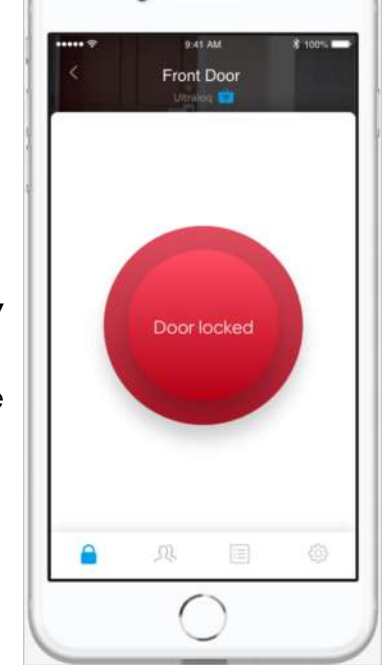

## MULTI-POINT SMART DOOR LOCK

### Go Remote Instantly with Bridge

Control entry access to your door from anywhere, for anyone with the optional Bridge. You can unlock your Ultralock or grant access to guests and visitors via an eKey for specific dates or periods of time remotely with no monthly charges. You will receive a smartphone notification when someone opens your door.

## Keyless Entry

UltraLoq App enables you to unlock your door with your smartphone