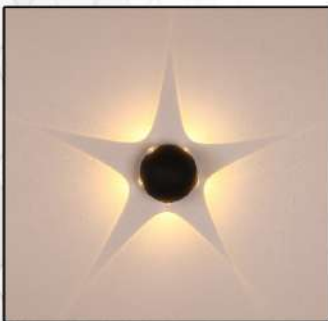

Outdoor Series

UNISER

POWERED BY CREE

100 MM

Model	Wattage	IP Rating	Body Colour	Dimensions
UHLS-OD 5 WAY	5W	IP65	BK	DIA - 100mm