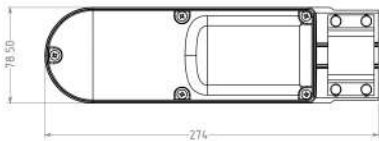

UNISER

Streetlight Series