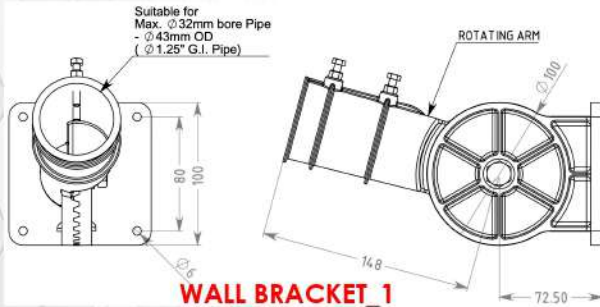

POLE BRACKET

WALL BRACKET_1

Directly goes in to
Street Light Pipe Entry