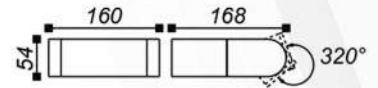

Outdoor Series

UNISER

POWERED BY CREE 

Model	Power	Luminous Flux	Colour Temp	Emitting Angle	Ra	SDCM
UHLS-OD-1901	7W	404 lm	3000K	111°	≥80	<5

Outdoor Series

UNISER

POWERED BY CREE 

Model	Power	Luminous Flux	Colour Temp	Emitting Angle	Ra	SDCM
UHLS-OD-2211	14W	337 lm	3000K	99°	≥80	<4