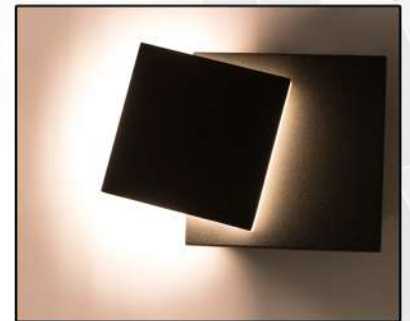

UNISER

Outdoor Series

Model	Power	IP Rating	Body
UHLS-OD 2005	10W	IP 65	Sandy BK