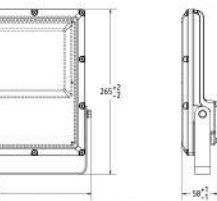

UNISER

Floodlight Series

25W

50W

100W

150W

Model	Power	CCT	PF	Body Colour
US-FLD-25	25W	WW, DW, CW	> 0.9	BLACK
US-FLD-50	50W	WW, DW, CW	> 0.9	BLACK
US-FLD-100	100W	WW, DW, CW	> 0.9	BLACK
US-FLD-150	150W	WW, DW, CW	> 0.9	BLACK