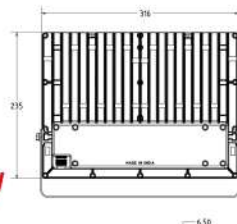

UNISER

Floodlight Series

25W

50W

100W

150W

Model	Power	CCT	PF	Body Colour
US-FLD-25	25W	WW, DW, CW	> 0.9	BLACK
US-FLD-50	50W	WW, DW, CW	> 0.9	BLACK
US-FLD-100	100W	WW, DW, CW	> 0.9	BLACK
US-FLD-150	150W	WW, DW, CW	> 0.9	BLACK