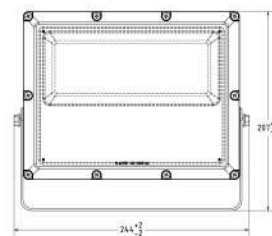

UNISER

Floodlight Series

25W

50W

100W

150W

Model	Power	CCT	PF	Body Colour
US-FLD-25	25W	WW, DW, CW	> 0.9	BLACK
US-FLD-50	50W	WW, DW, CW	> 0.9	BLACK
US-FLD-100	100W	WW, DW, CW	> 0.9	BLACK
US-FLD-150	150W	WW, DW, CW	> 0.9	BLACK