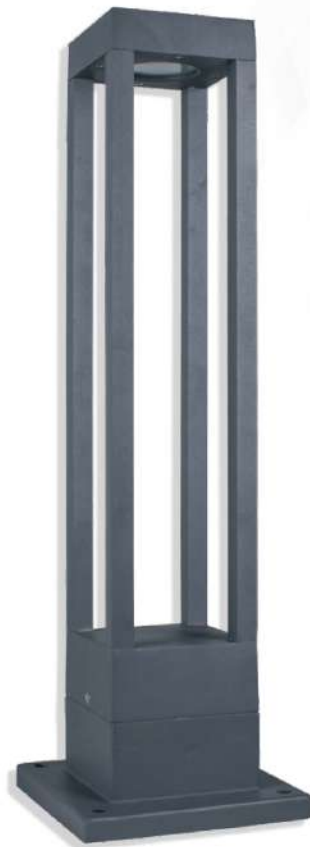

UNISER

POWERED BY  EDISON

Model	Power	Colour Temp	Body Colour	IP Rating	Chip
UHLS-BL-1003	10W	3000K	Matte Black	65	EDISON

Outdoor Series

UNISER

POWERED BY  EDISON

Model	Power	Colour Temp	Body Colour	IP Rating	Chip
UHLS-BL-7198	7W	3000K	Matte Black	65	EDISON