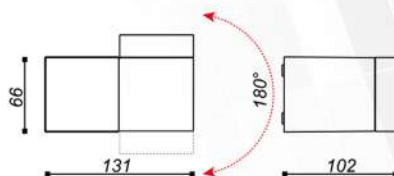

Outdoor Series

UNISER

POWERED BY CREE

Model	Power	Luminous Flux	Colour Temp	Emitting Angle	Ra	SDCM
UHLS-OD-1861	4W	249 lm	3000K	25°	≥80	<6