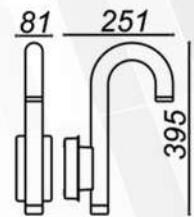

Outdoor Series

UNISER

POWERED BY CREE 

Model	Power	Luminous Flux	Colour Temp	Emitting Angle	Ra	SDCM
UHLS-OD-1901	7W	404 lm	3000K	111°	≥80	<5

Outdoor Series

UNISER

POWERED BY CREE 

Model	Power	Luminous Flux	Colour Temp	Emitting Angle	Ra	SDCM
UHLS-OD-2211	14W	337 lm	3000K	99°	≥80	<4