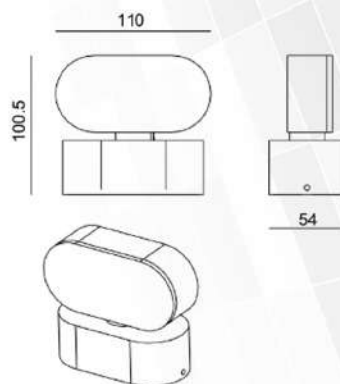

Outdoor Series

UNISER

POWERED BY EVERLIGHT®

Model	Wattage	IP Rating	Body Colour	CCT
UHLS-OD 1861	7W	IP 54	BK	3K