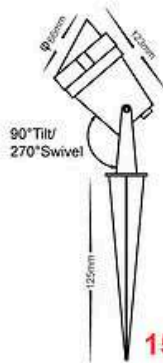

8W

12W

Model	Wattage	CCT	Beam Angle	CRI	Lumens	Body Color	Material
UHLSOD-8-114	8W	3000K	38°	80	880LM	BK	ALUMINIUM
UHLSOD-12-114	12W	3000K	38°	80	1320LM	BK	ALUMINIUM

UNISER

Outdoor Series

POWERED BY CREE

7W