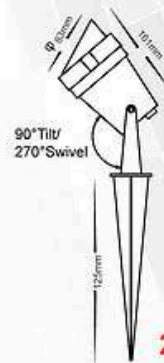

20W

Model	Wattage	CCT	Beam Angle	CRI	Lumens	Body Color	Material
UHLS-07-1607	7W	3000K	38°	80	770LM	BK	ALUMINIUM
UHLS-15-1715	15W	3000K	38°	80	1650M	BK	ALUMINIUM
UHLS-20-1820	20W	3000K	38°	80	2200M	BK	ALUMINIUM