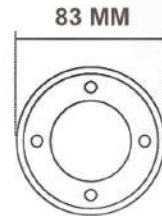

UNISER

Outdoor Series

Model	Wattage	IP Rating	Body Colour
UHLS-BR-1WAY	3W	IP65	SS FINISH
UHLS-BR-2WAY	3W	IP65	SS FINISH
UHLS-BR-4WAY	3W	IP65	SS FINISH