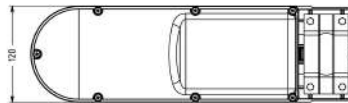

UNISER

Streetlight Series

20W

30W

Suitable for
ø 45 OD Pipe

60W

Suitable for
ø 50 OD Pipe

Model	Power	CCT	PF	Body Colour
US-SL-BOAT-20	20W	WW, DW, CW	> 0.9	BLACK
US-SL-BOAT-30	30W	WW, DW, CW	> 0.9	BLACK
US-SL-BOAT-60	60W	WW, DW, CW	> 0.9	BLACK