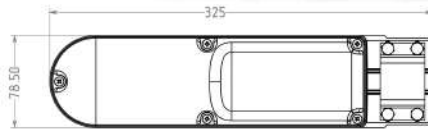

UNISER

Streetlight Series

20W

30W

Suitable for
ø 45 OD Pipe

60W

Suitable for
ø 50 OD Pipe

Model	Power	CCT	PF	Body Colour
US-SL-BOAT-20	20W	WW, DW, CW	> 0.9	BLACK
US-SL-BOAT-30	30W	WW, DW, CW	> 0.9	BLACK
US-SL-BOAT-60	60W	WW, DW, CW	> 0.9	BLACK