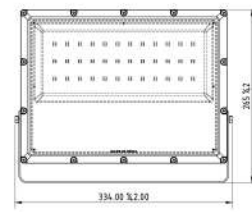

UNISER

Floodlight Series

25W

50W

100W

150W

Model	Power	CCT	PF	Body Colour
US-FLD-25	25W	WW, DW, CW	> 0.9	BLACK
US-FLD-50	50W	WW, DW, CW	> 0.9	BLACK
US-FLD-100	100W	WW, DW, CW	> 0.9	BLACK
US-FLD-150	150W	WW, DW, CW	> 0.9	BLACK