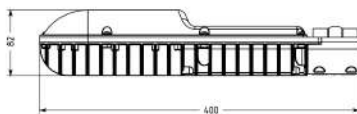

Suitable for
ø 50 OD Pipe

Model	Power	CCT	PF	Body Colour
US-SL-BOAT-20	20W	WW, DW, CW	> 0.9	BLACK
US-SL-BOAT-30	30W	WW, DW, CW	> 0.9	BLACK
US-SL-BOAT-60	60W	WW, DW, CW	> 0.9	BLACK