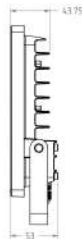

UNISER

Floodlight Series

25W

50W

100W

150W

Model	Power	CCT	PF	Body Colour
US-FLD-25	25W	WW, DW, CW	> 0.9	BLACK
US-FLD-50	50W	WW, DW, CW	> 0.9	BLACK
US-FLD-100	100W	WW, DW, CW	> 0.9	BLACK
US-FLD-150	150W	WW, DW, CW	> 0.9	BLACK