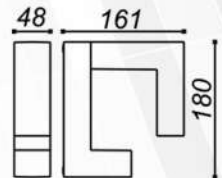

Outdoor Series

UNISER

POWERED BY CREE

Model	Power	Luminous Flux	Colour Temp	Emitting Angle	Ra	SDCM
UHLS-OD-2212	7W	162 lm	3000K	58°	≥80	<4