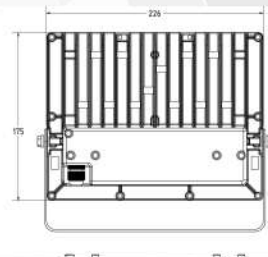

UNISER

Floodlight Series

25W

50W

100W

150W

Model	Power	CCT	PF	Body Colour
US-FLD-25	25W	WW, DW, CW	> 0.9	BLACK
US-FLD-50	50W	WW, DW, CW	> 0.9	BLACK
US-FLD-100	100W	WW, DW, CW	> 0.9	BLACK
US-FLD-150	150W	WW, DW, CW	> 0.9	BLACK