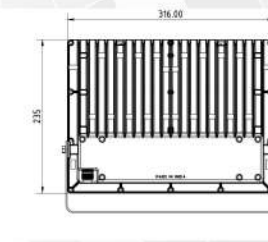

Model	Power	CCT	PF	Body Colour
US-FLD-25	25W	WW, DW, CW	> 0.9	BLACK
US-FLD-50	50W	WW, DW, CW	> 0.9	BLACK
US-FLD-100	100W	WW, DW, CW	> 0.9	BLACK
US-FLD-150	150W	WW, DW, CW	> 0.9	BLACK