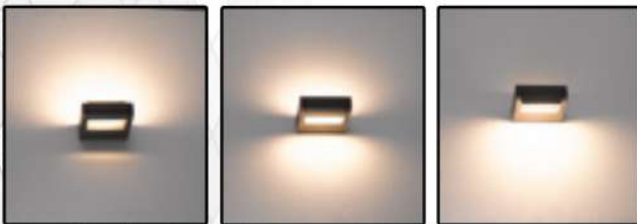

Outdoor Series

UNISER

POWERED BY CREE 

Model	Power	Luminous Flux	Colour Temp	Emitting Angle	Ra	SDCM
UHLS-OD-1901	7W	404 lm	3000K	111°	≥80	<5

Outdoor Series

UNISER

POWERED BY CREE 

Model	Power	Luminous Flux	Colour Temp	Emitting Angle	Ra	SDCM
UHLS-OD-2211	14W	337 lm	3000K	99°	≥80	<4