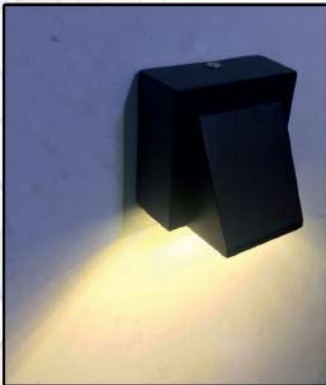

Outdoor Series

UNISER

POWERED BY EDISON

Model	Power	Colour Temp	Body Colour	IP Rating	Chip
UHLS-OD-786UP	3W	3000K	Matte Black	65	EDISON