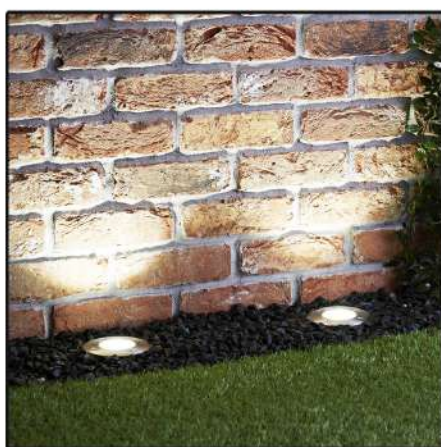

Model	Wattage	CCT	IP Rating	Body Colour
UHLS-5W WALKOVER	5W	WW & BLUE	IP65	SS FINISH