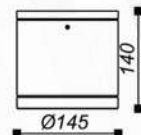

Outdoor Series

UNISER

POWERED BY **CREE** ⇄

Model	Power	Luminous Flux	Colour Temp	Emitting Angle	Ra	SDCM
UHLS-OD-21SF COB	21W	1789 lm	3000K	46°	≥80	<4