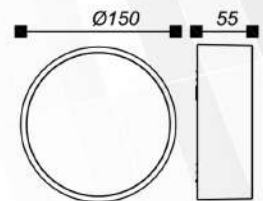

Outdoor Series

UNISER

POWERED BY CREE

Model	Power	Luminous Flux	Colour Temp	Emitting Angle	Ra	SDCM
UHLS-OD-2171	7W	550 lm	3000K	106°	≥80	<5