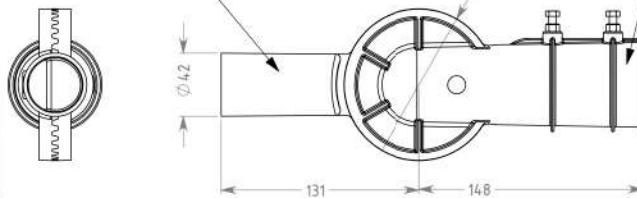

POLE BRACKET

WALL BRACKET_1

Directly goes in to
Street Light Pipe Entry