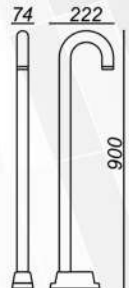

Outdoor Series

UNISER

POWERED BY CREE

Model	Power	Luminous Flux	Colour Temp	Emitting Angle	Ra	SDCM
UHLS-OD-2211-900	7W	337 lm	3000K	99°	≥80	<4