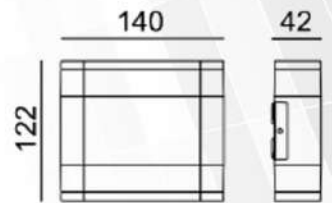

Outdoor Series

UNISER

POWERED BY  EDISON

Model	Power	Colour Temp	Body Colour	IP Rating	Chip
UHLS-OD-6266L	2x4W	3000K	Matte Black	65	EDISON

Outdoor Series

UNISER

POWERED BY EVERLIGHT®

Model	Wattage	IP Rating	Body Colour	CCT	Beam Angle
UHLS-OD 5381	9W	IP 54	BK	3K	110°