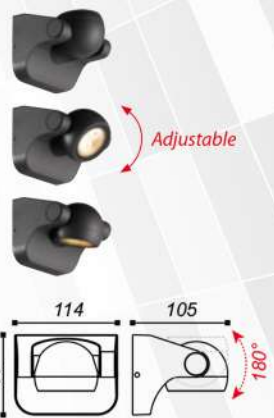

Outdoor Series

UNISER

POWERED BY CREE 

Model	Power	Luminous Flux	Colour Temp	Emitting Angle	Ra	SDCM
UHLS-OD-2212	7W	162 lm	3000K	58°	≥80	<4

Outdoor Series

UNISER

POWERED BY CREE

Model	Power	Luminous Flux	Colour Temp	Emitting Angle	Ra	SDCM
UHLS-OD-07-2042	7W	327 lm	3000K	26°	≥80	<6