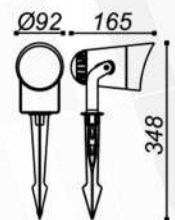

Outdoor Series

UNISER

POWERED BY CREE

Model	Power	Luminous Flux	Colour Temp	Emitting Angle	Ra	SDCM
UHLS-OD-14W Garden	14W	810 lm	3000K	23°	≥80	<4