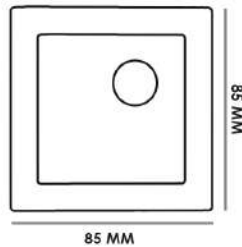

UNISER

Outdoor Light

Model	Wattage	CCT	IP Rating	Body Colour	Sensor
UHLS-3W-575 FOOTLIGHT	3W	3000 (WW)	IP65	BK/WH	MOTION & DAY-NIGHT