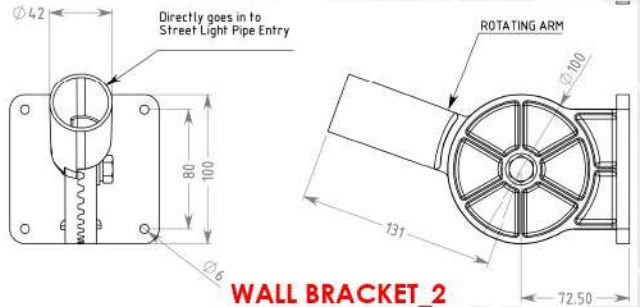

WALL BRACKET_2

Model	Power	CCT	PF	Body Colour
US-SL-BOAT-POLE-BRACKET	-	-	> 0.9	BLACK
US-SL-BOAT-WALL-BRACKET_1	-	-	> 0.9	BLACK
US-SL-BOAT-WALL-BRACKET_2	-	-	> 0.9	BLACK