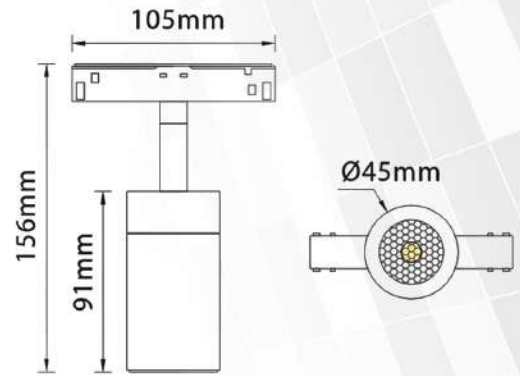

UNISER

POWERED BY CREE

Track Series

MAGNETO SERIES

Model	Wattage	Op. Voltage	Body Colour	Colour Temp	Beam Angle	CRI
UHLS-RL20-09TR	9W	48V	BK	3000K	30	90