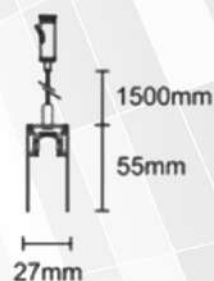

Surface mounted track (suspension)