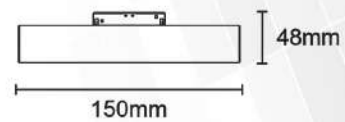

UNISER

POWERED BY OSRAM

Track Series

MAGNETO SERIES

Model	Wattage	Op. Voltage	Body Colour	Colour Temp	Beam Angle	CRI
UHLS-RL20-07A	7W	48V	BK	3000K	30	90
UHLS-RL20-14B	14W	48V	BK	3000K	30	90