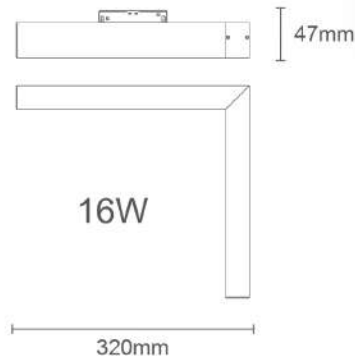

UNISER

POWERED BY OSRAM

Track Series

MAGNETO SERIES

Model	Wattage	Op. Voltage	Body Colour	Colour Temp	Beam Angle	CRI
UHLS-RL20-18C	18W	48V	BK	3000K	120	90