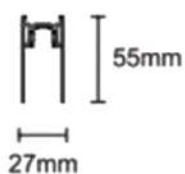

Surface mounted track