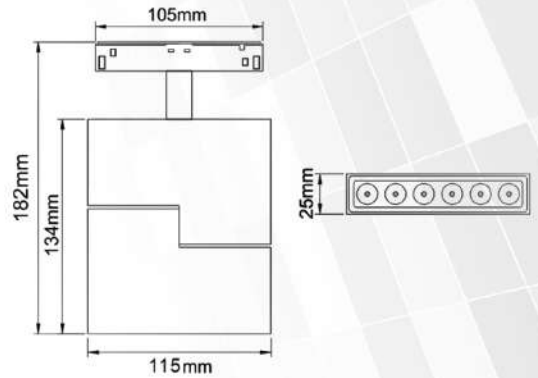

Model	Wattage	Op. Voltage	Body Colour	Colour Temp	Beam Angle	CRI
UHLS-RL20-14C	14W	48V	BK	3000K	30	90