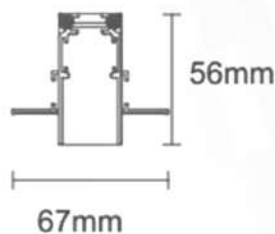

Model	Wattage	Op. Voltage	Body Colour	Colour Temp	Beam Angle	CRI
UHLS-RL20-18C	18W	48V	BK	3000K	120	90

UNISER

Track Series

Reserved Size

MAGNETO SERIES

Model	Input Voltage	Max Load	Track Length	Body Colour
UHLS-RL20 EMBEDDED TRIMLESS TRACK	DC 48V	300W	1M/2M/3M	MATT BLACK