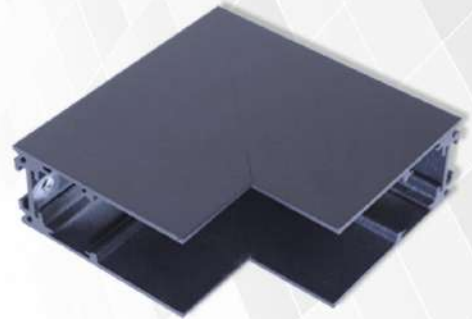

**UHLS-SF20 WALL JOINT
(CEILING TO WALL)**