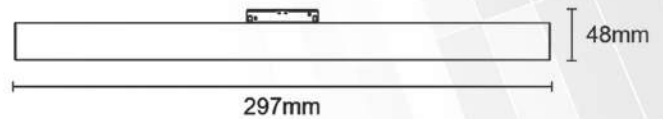

UNISER

POWERED BY OSRAM

Track Series

MAGNETO SERIES

Model	Wattage	Op. Voltage	Body Colour	Colour Temp	Beam Angle	CRI
UHLS-RL20-07A	7W	48V	BK	3000K	30	90
UHLS-RL20-14B	14W	48V	BK	3000K	30	90