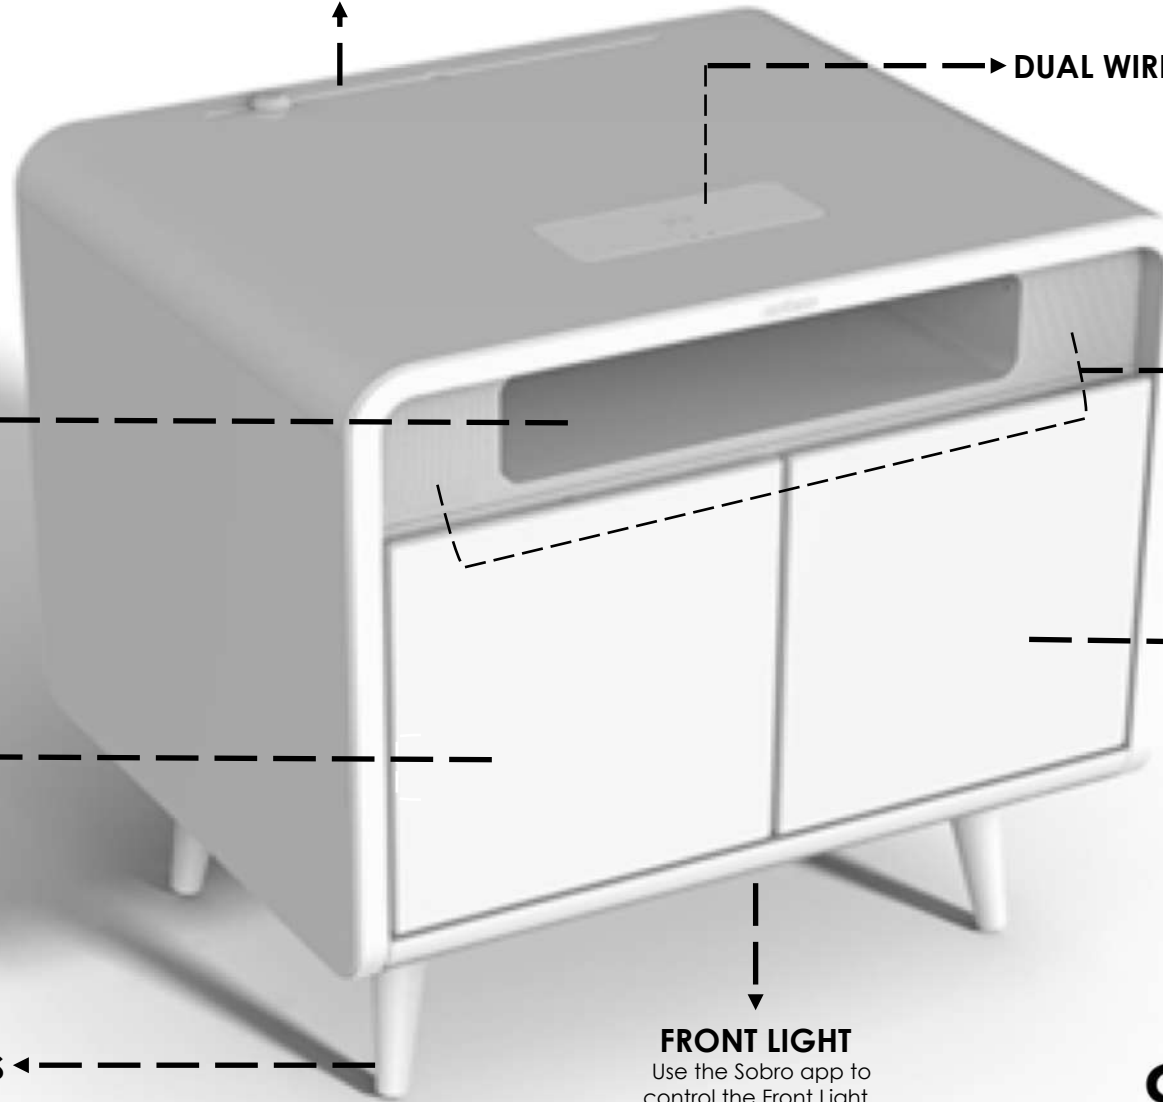

now available in 

sobro

SMART SIDE TABLE

**CABLE MANAGEMENT CHANNEL WITH
CORD KEEPER**

DUAL WIRELESS CHARGING PAD

**STORAGE SHELF WITH
CABLE MANAGEMENT**

BLUETOOTH SPEAKERS

STORAGE DRAWER
6.25" x 7" x 11.5"

THERMOELECTRIC COOLER DRAWER
Chills up to 21°F cooler than your room's temperature

FRONT LIGHT
Use the Sobro app to
control the Front Light

LEGS

sobro
SMART SIDE TABLE
The smartest side table yet!

sobro

SMART SIDE TABLE

1. 120V POWER OUTLETS

2. USB PORTS

3. USB-C PORTS

4. 3.5MM AUX INPUT

5. HOTSPOT BUTTON

Use to connect your sobro to wifi and to the sobro app

6. SPEAKER BUTTON

Use to turn the speakers on and off, connect/disconnect with a Bluetooth device, or pair with the Bluetooth speakers of another Sobro Smart Side Table