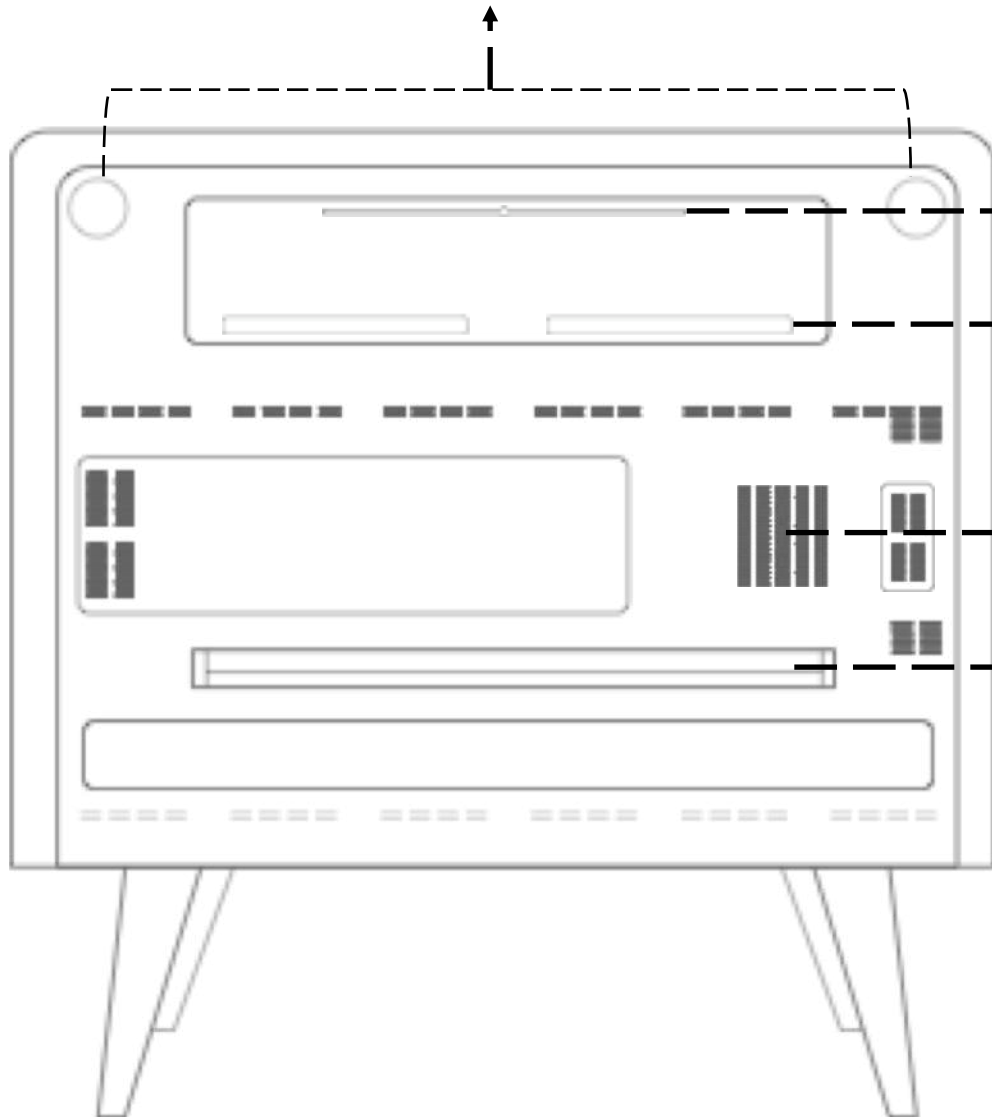

now available in 

sobro

SMART SIDE TABLE

**CABLE MANAGEMENT CHANNEL WITH
CORD KEEPER**

DUAL WIRELESS CHARGING PAD

**STORAGE SHELF WITH
CABLE MANAGEMENT**

BLUETOOTH SPEAKERS

STORAGE DRAWER
6.25" x 7" x 11.5"

THERMOELECTRIC COOLER DRAWER
Chills up to 21°F cooler than your room's temperature

FRONT LIGHT
Use the Sobro app to
control the Front Light

LEGS

sobro
SMART SIDE TABLE
The smartest side table yet!

sobro

SMART SIDE TABLE

The smartest side table yet!

DIMMERS

Adjust the brightness of the Back Light, or press to turn the Back Light On or Off. Both Dimmers function the same way, so control of the Back Light is always within reach

1. 120V POWER OUTLETS

2. USB PORTS

3. USB-C PORTS

4. 3.5MM AUX INPUT

5. HOTSPOT BUTTON

Use to connect your sobro to wifi and to the sobro app

6. SPEAKER BUTTON

Use to turn the speakers on and off, connect/disconnect with a Bluetooth device, or pair with the Bluetooth speakers of another Sobro Smart Side Table