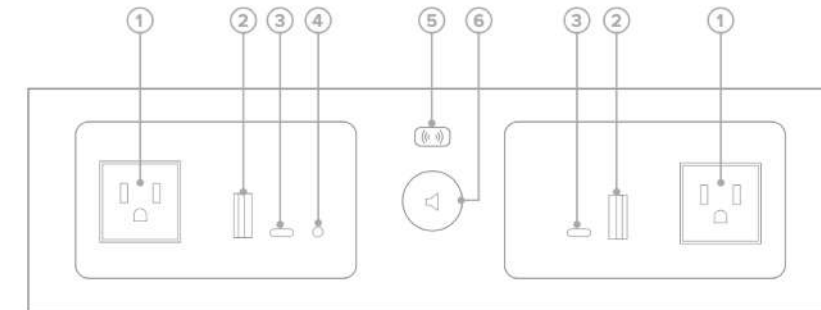

FRONT TO BACK CABLE MANAGEMENT CHANNEL

CHARGING STATION

Charge your Laptop, Phone, and other devices by connecting cords here

COOLER DRAWER VENT
(Do not block)

BACK LIGHT BAR
Use the Sobro App or the Dimmers to control the Back Light